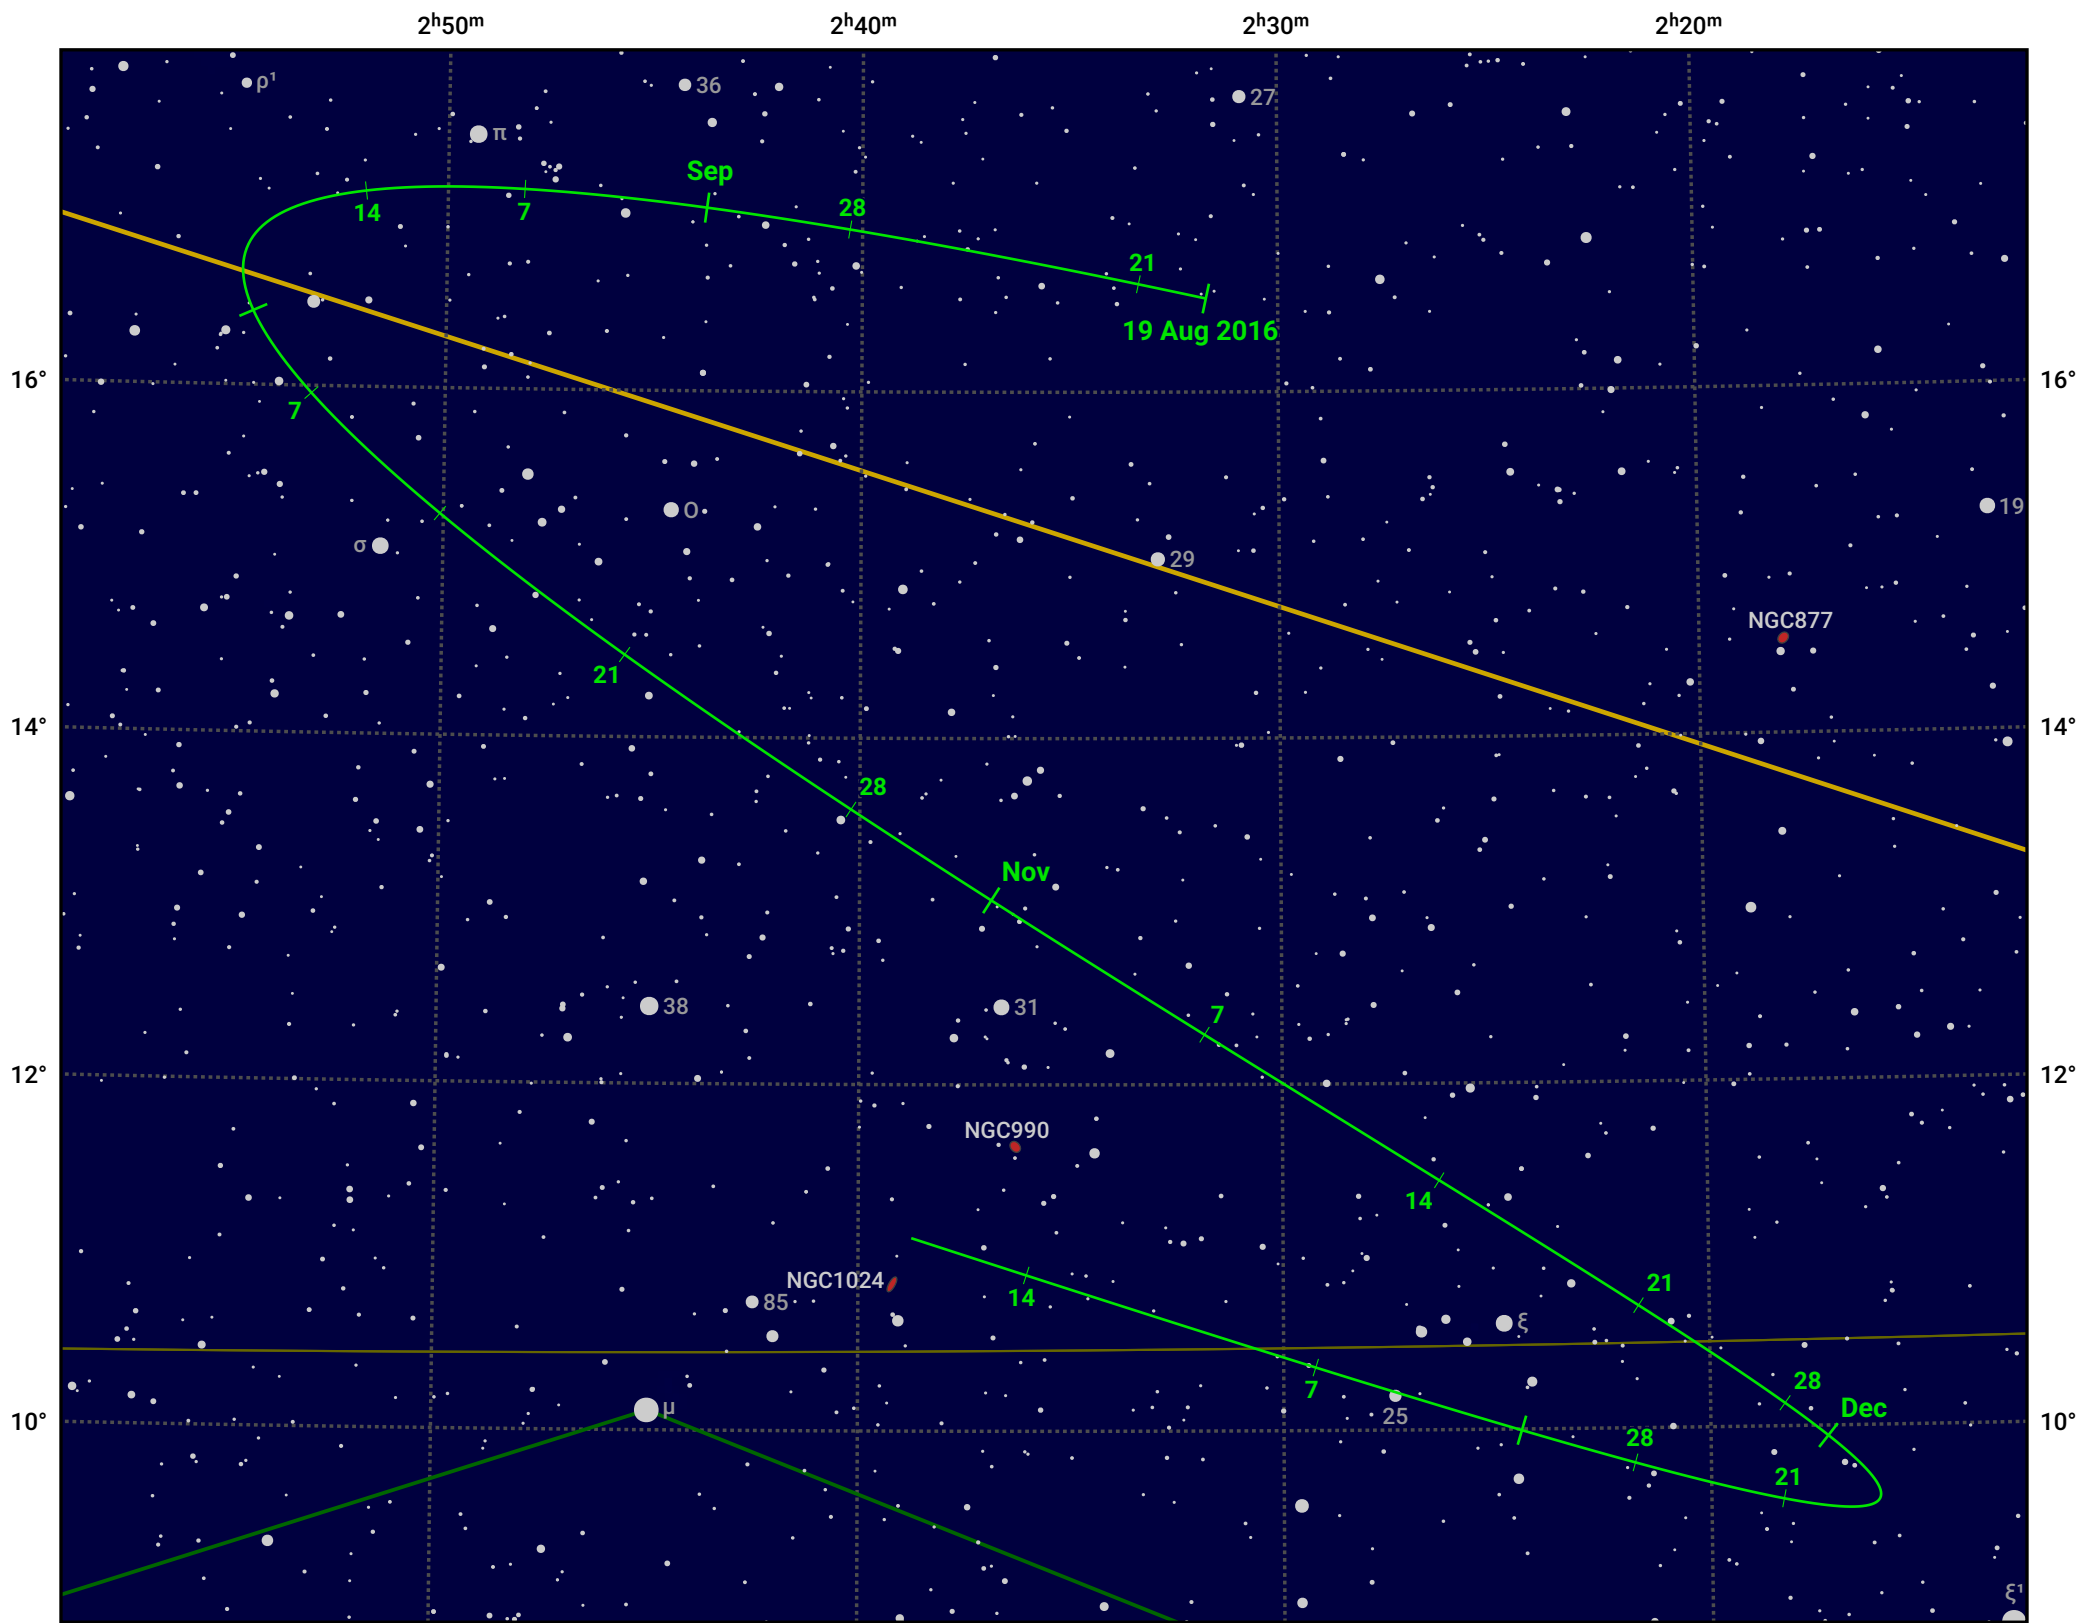

# The path of Asteroid 79 Eurynome around opposition on 2 Nov 2016

© Dominic Ford 2011–2024. Date markers placed at midnight UTC. Downloaded from <https://in-the-sky.org>

Magnitude scale: 11.0 10.0 9.0 8.0 7.0 6.0 5.0 4.0

— Ecliptic Plane

Galaxy    Bright nebula    Open cluster    Globular cluster

Date	Mag	Phase
2016 Sep 1	11.2	95%
2016 Sep 30	10.5	97%
2016 Oct 1	10.4	98%
2016 Nov 1	9.4	100%
2016 Dec 1	10.3	98%
2016 Dec 6	10.4	97%
2017 Jan 1	11.1	95%