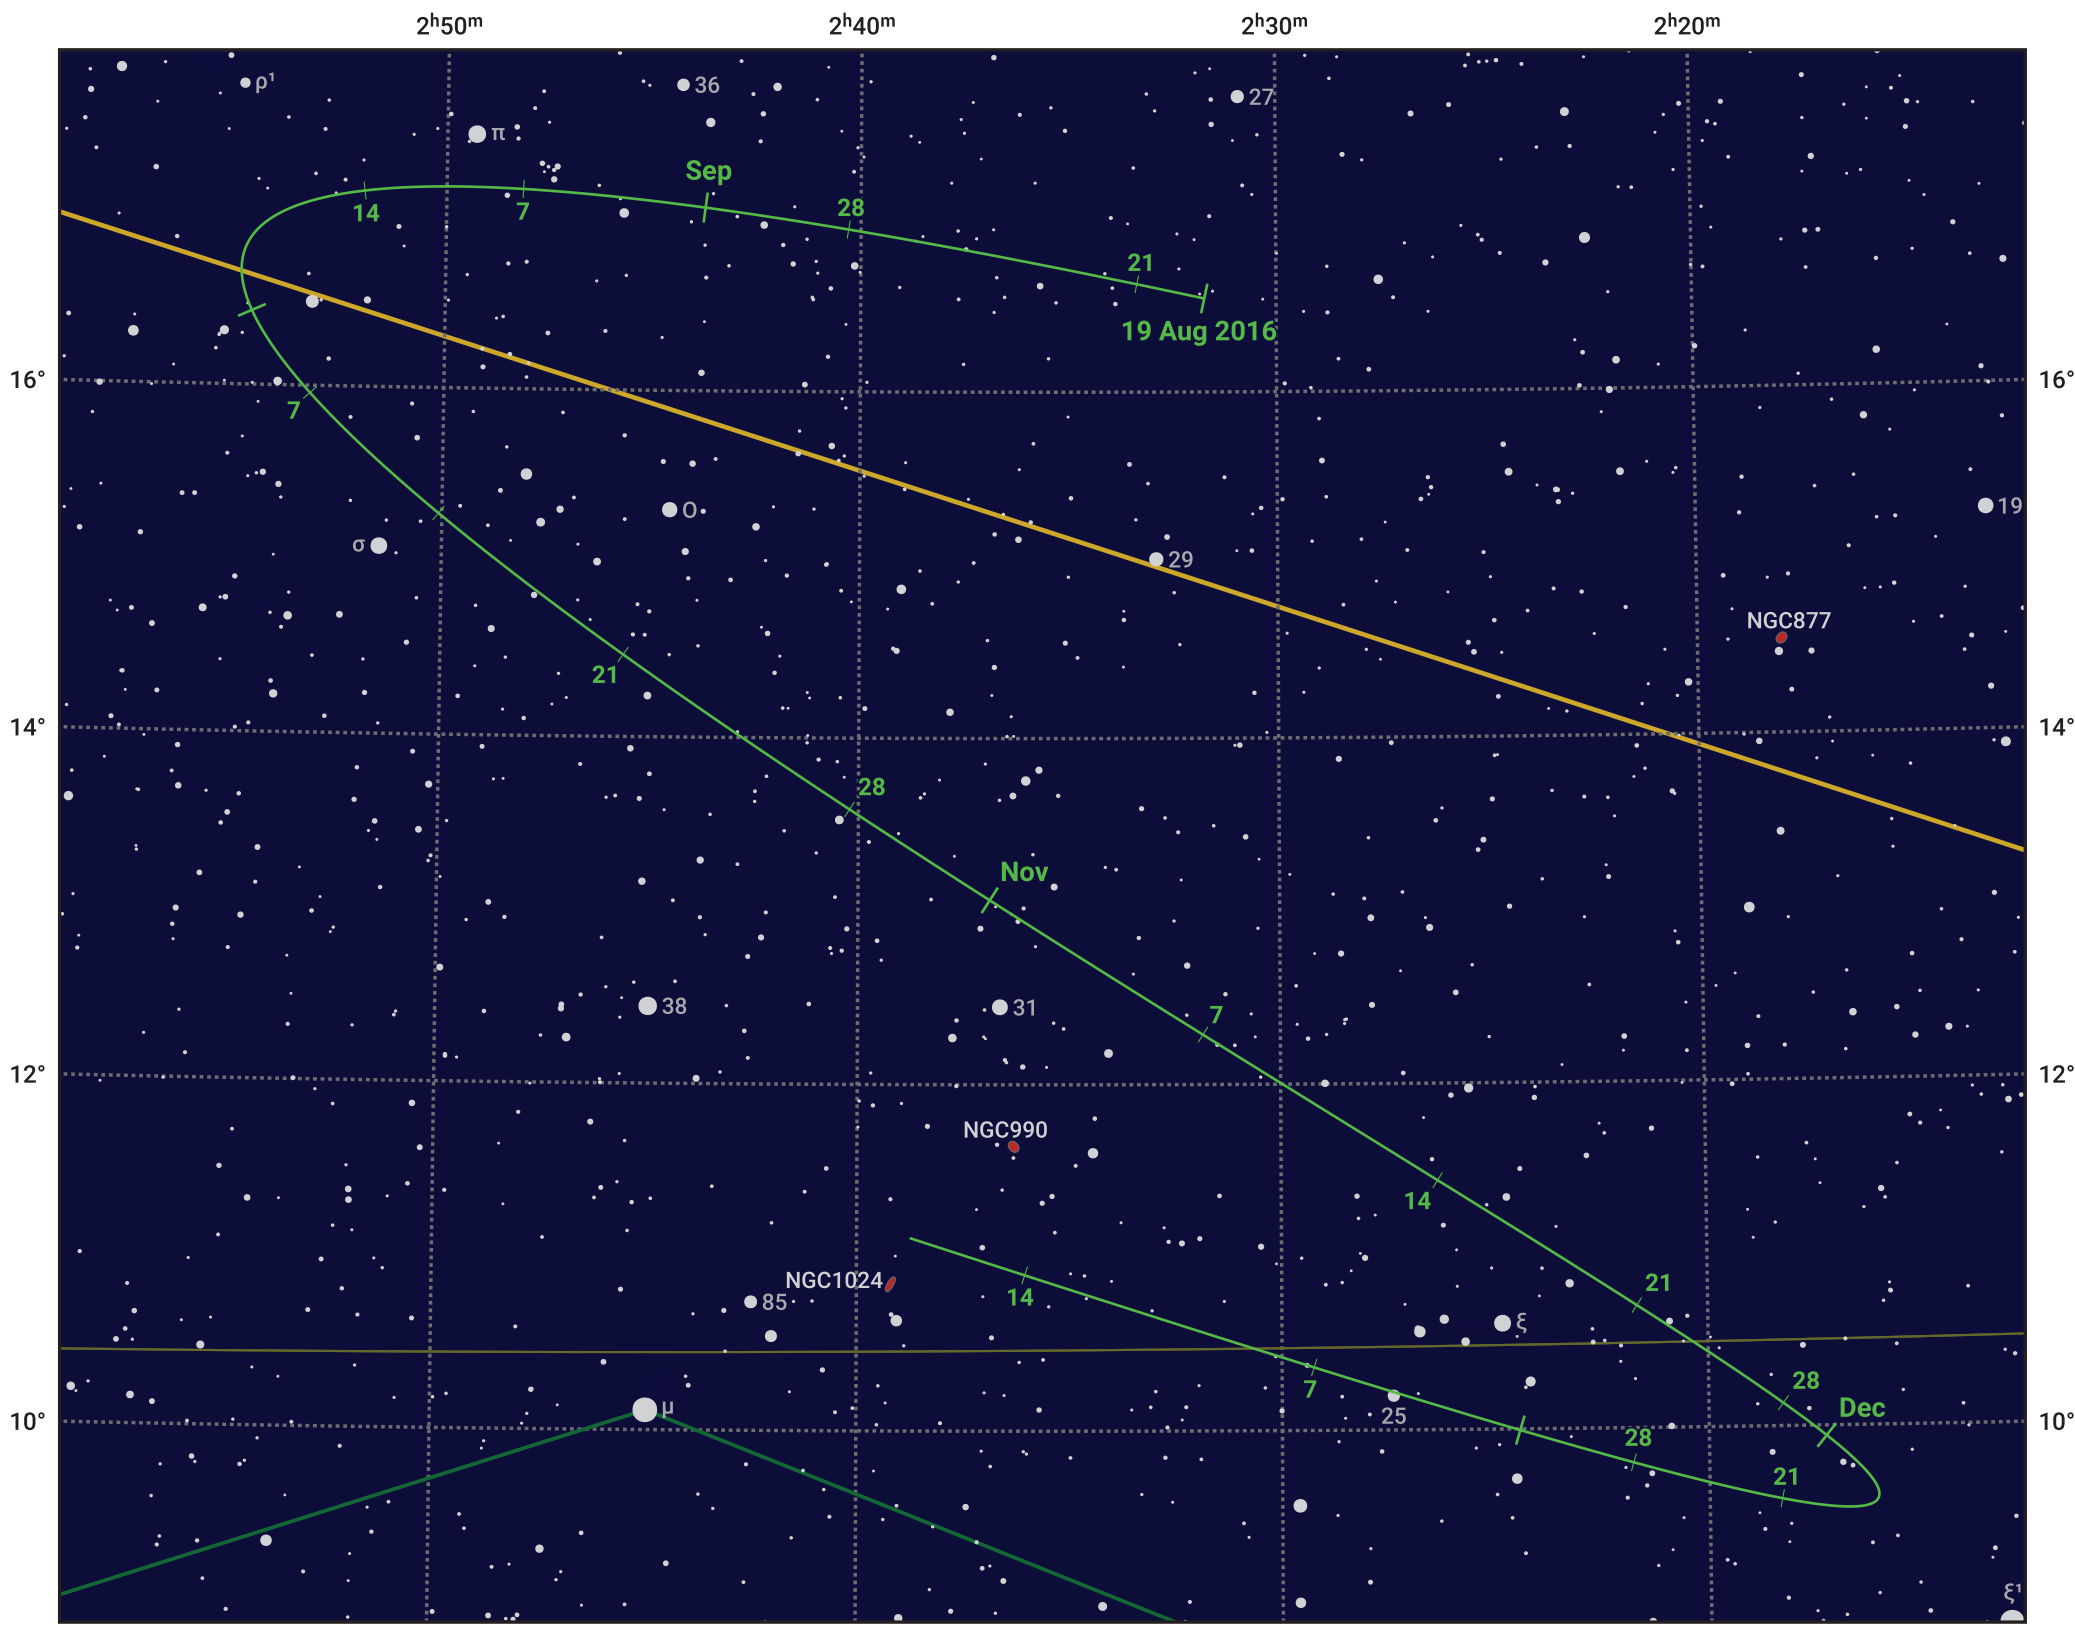

The path of Asteroid 79 Eurynome around opposition on 2 Nov 2016

© Dominic Ford 2011–2024. Date markers placed at midnight UTC. Downloaded from <https://in-the-sky.org>

Magnitude scale: 11.0 10.0 9.0 8.0 7.0 6.0 5.0 4.0

— Ecliptic Plane

Galaxy Bright nebula Open cluster Globular cluster

Date	Mag	Phase
2016 Sep 1	11.2	95%
2016 Sep 30	10.5	97%
2016 Oct 1	10.4	98%
2016 Nov 1	9.4	100%
2016 Dec 1	10.3	98%
2016 Dec 6	10.4	97%
2017 Jan 1	11.1	95%