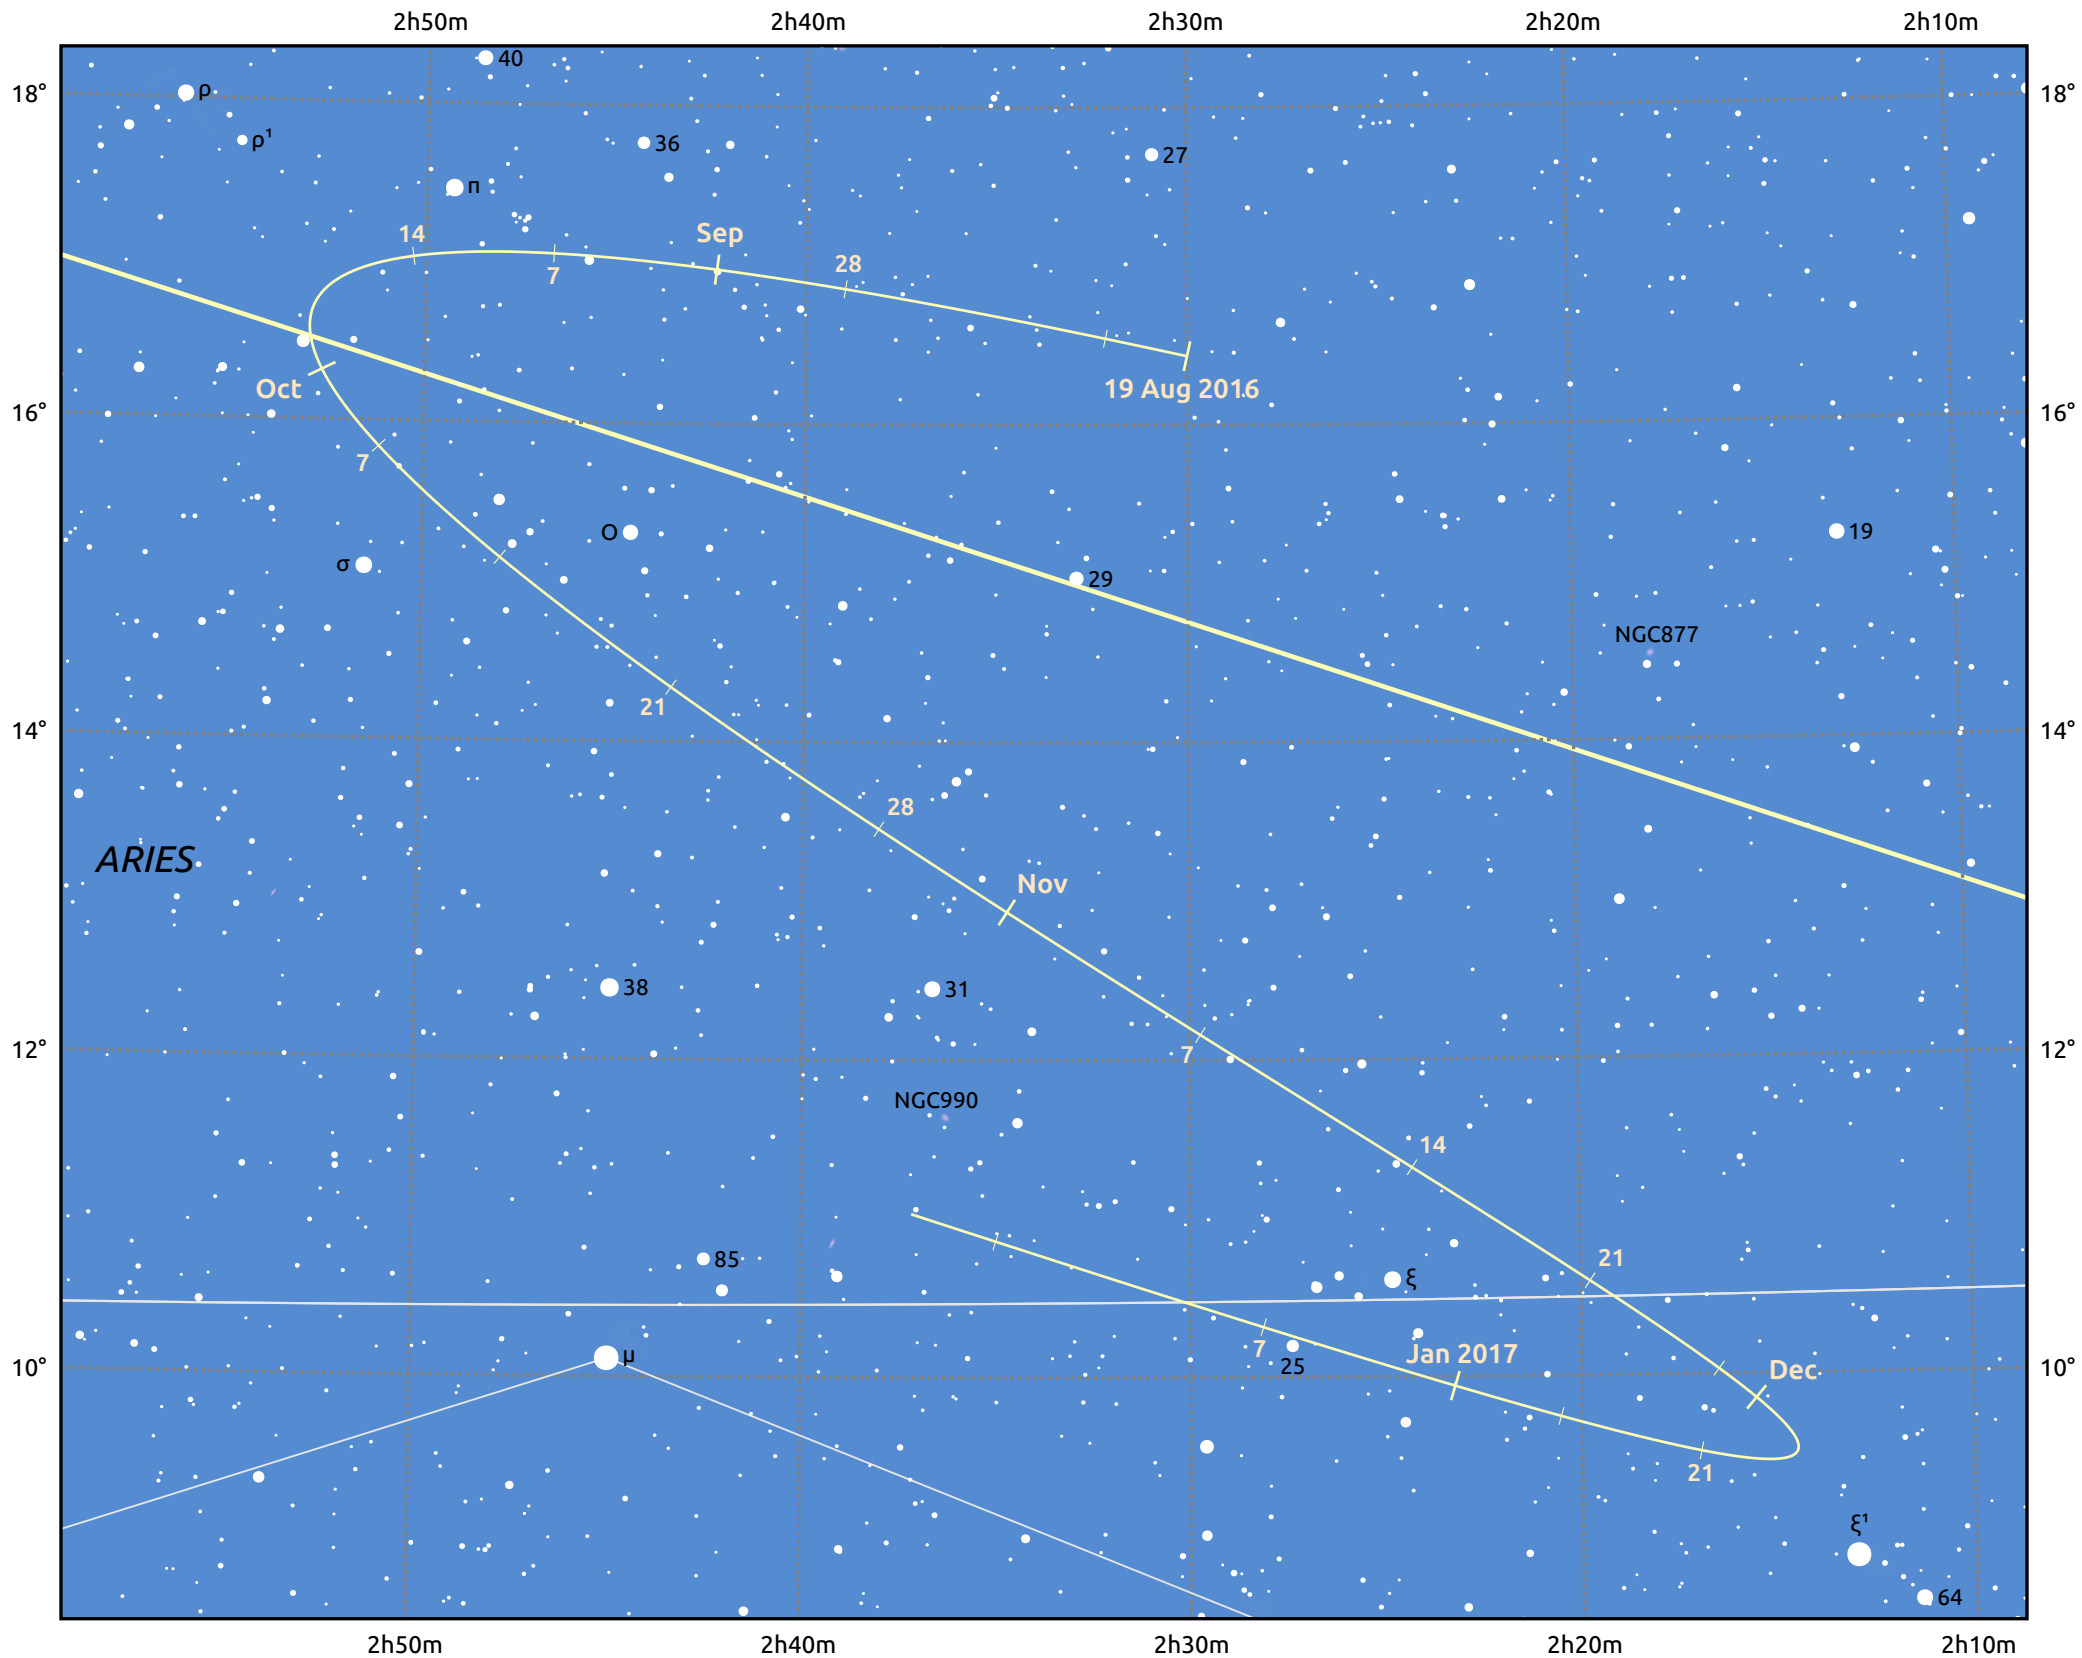

The path of Asteroid 79 Eurynome around opposition on 2 Nov 2016

© Dominic Ford 2011–2025. Date markers placed at midnight UTC. Downloaded from <https://in-the-sky.org>

Magnitude scale: · 11.0 · 10.0 · 9.0 · 8.0 · 7.0 · 6.0 ● 5.0 ● 4.0

— Ecliptic Plane

Galaxy Bright nebula Open cluster Globular cluster Planetary nebula

Date	Mag	Phase
2016 Sep 1	11.2	95%
2016 Sep 29	10.5	97%
2016 Oct 1	10.4	98%
2016 Oct 31	9.5	100%
2016 Nov 1	9.4	100%
2016 Dec 1	10.3	98%
2016 Dec 6	10.5	97%
2017 Jan 1	11.1	95%