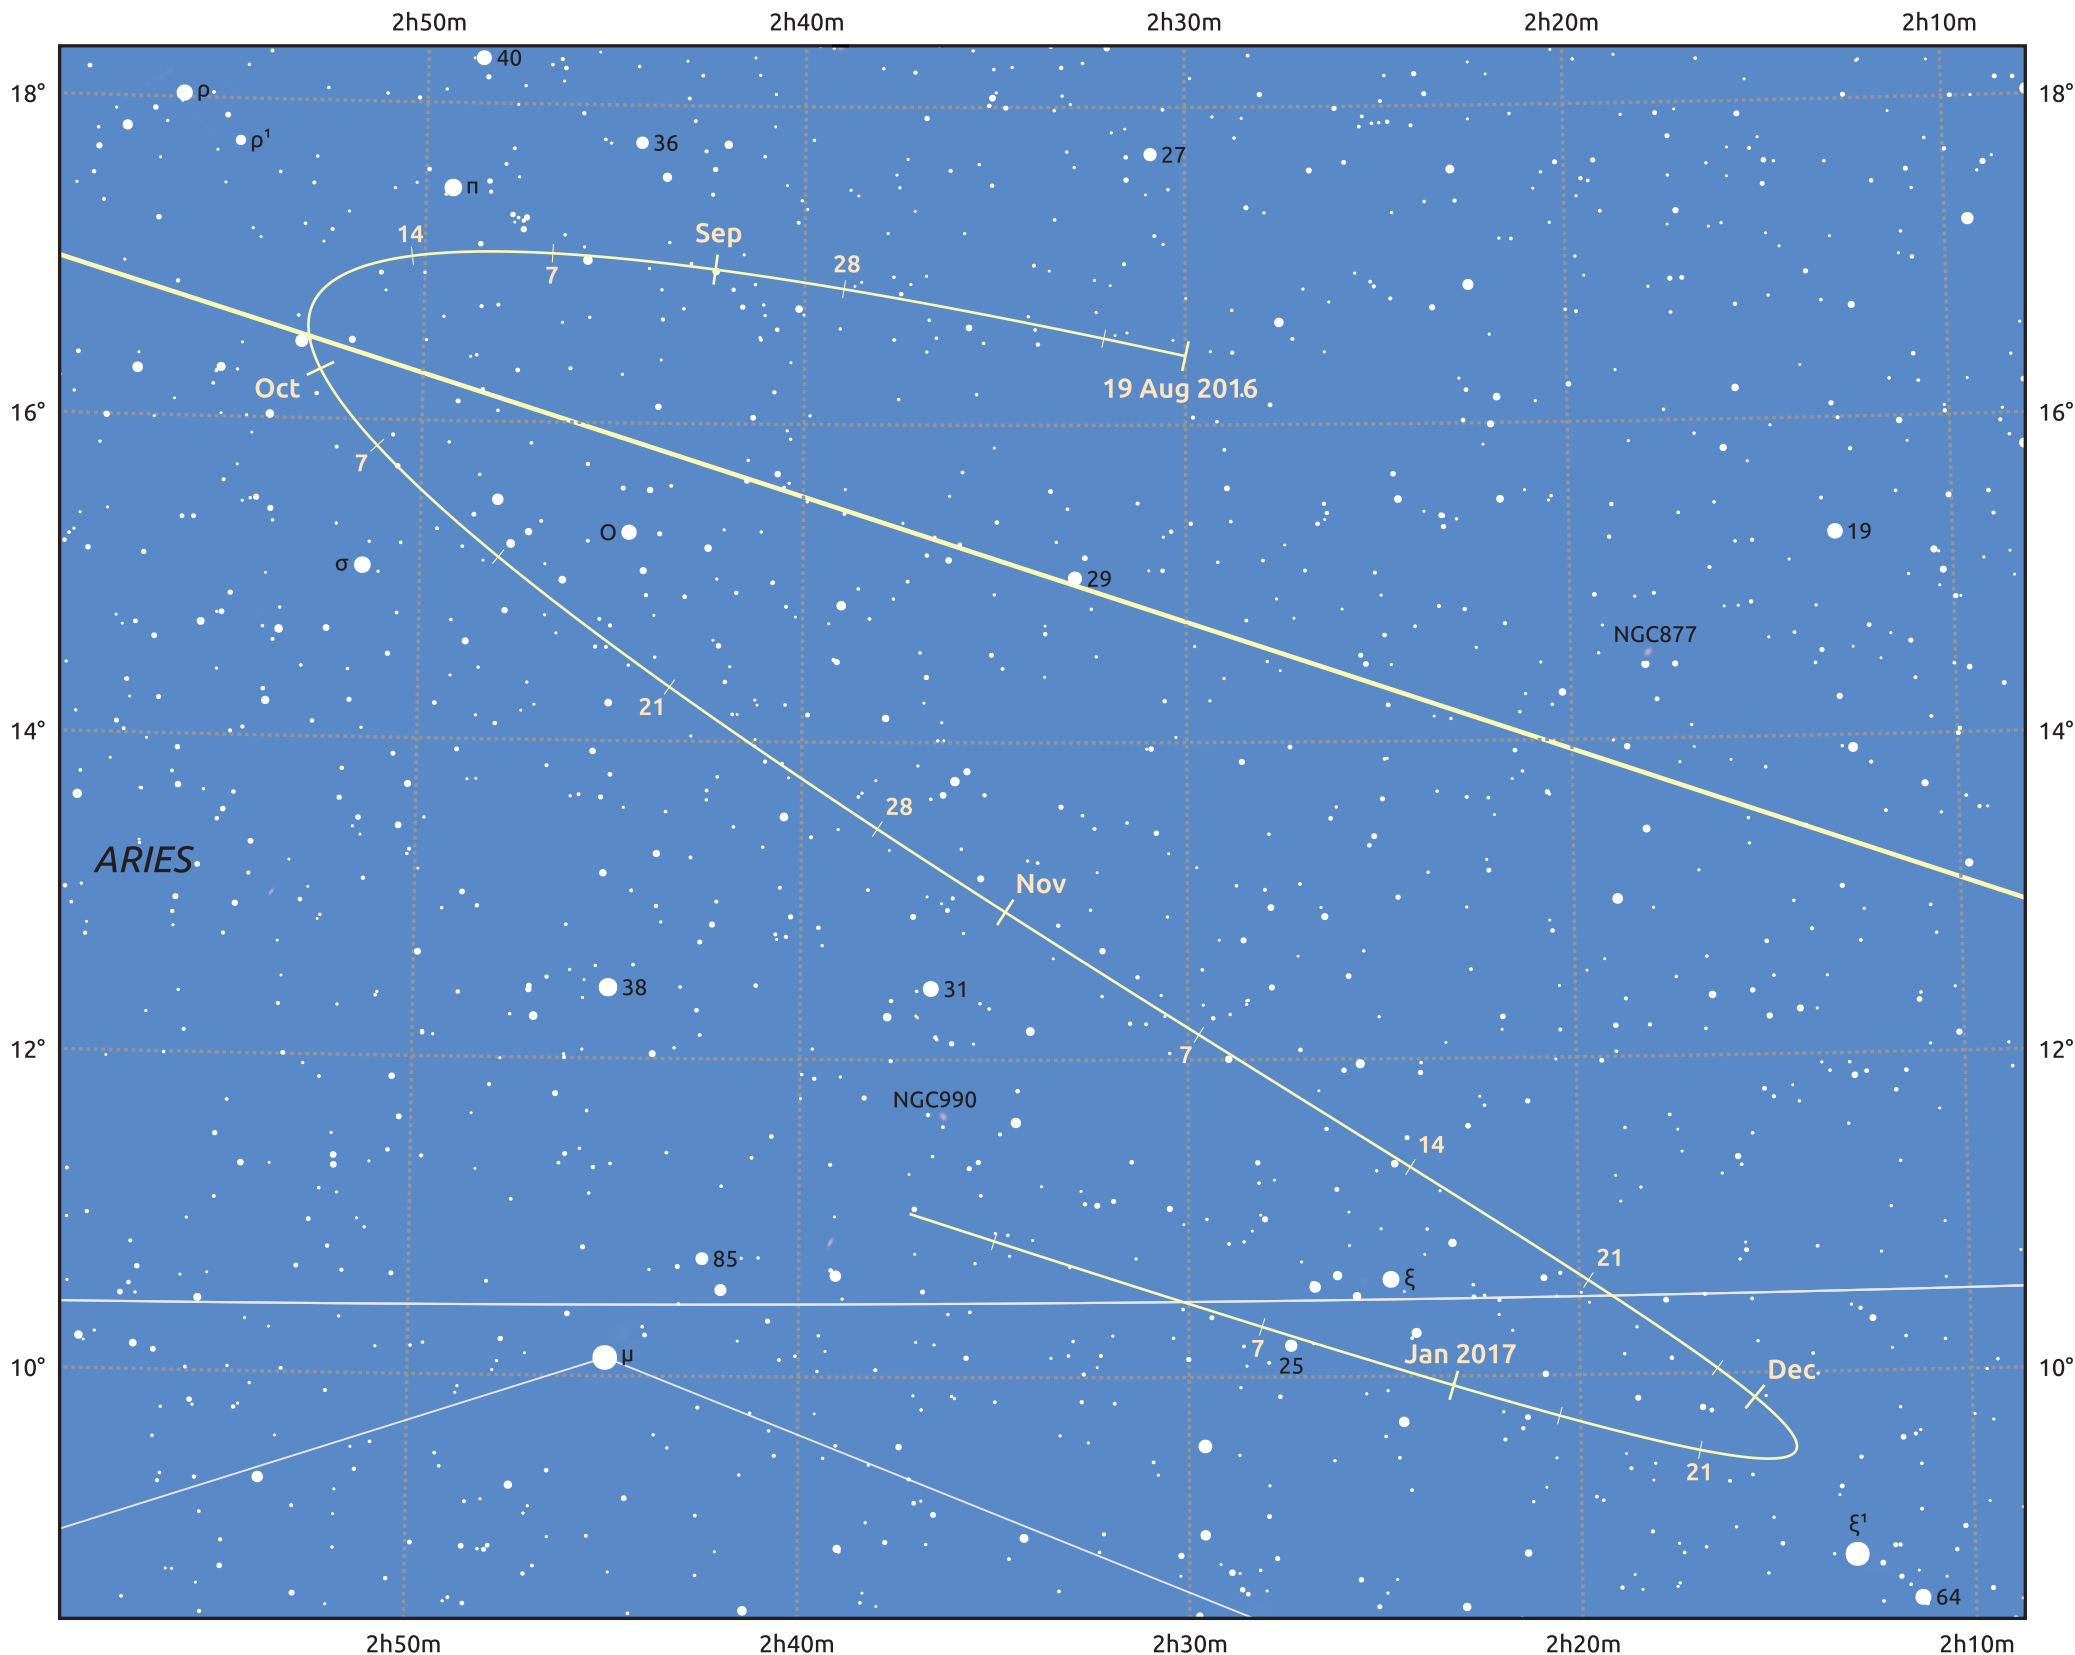

The path of Asteroid 79 Eurynome around opposition on 2 Nov 2016

© Dominic Ford 2011–2025. Date markers placed at midnight UTC. Downloaded from <https://in-the-sky.org>

Magnitude scale: · 11.0 · 10.0 · 9.0 · 8.0 · 7.0 · 6.0 ● 5.0 ● 4.0

— Ecliptic Plane

Galaxy Bright nebula Open cluster Globular cluster Planetary nebula

Date	Mag	Phase
2016 Sep 1	11.2	95%
2016 Sep 29	10.5	97%
2016 Oct 1	10.4	98%
2016 Oct 31	9.5	100%
2016 Nov 1	9.4	100%
2016 Dec 1	10.3	98%
2016 Dec 6	10.5	97%
2017 Jan 1	11.1	95%