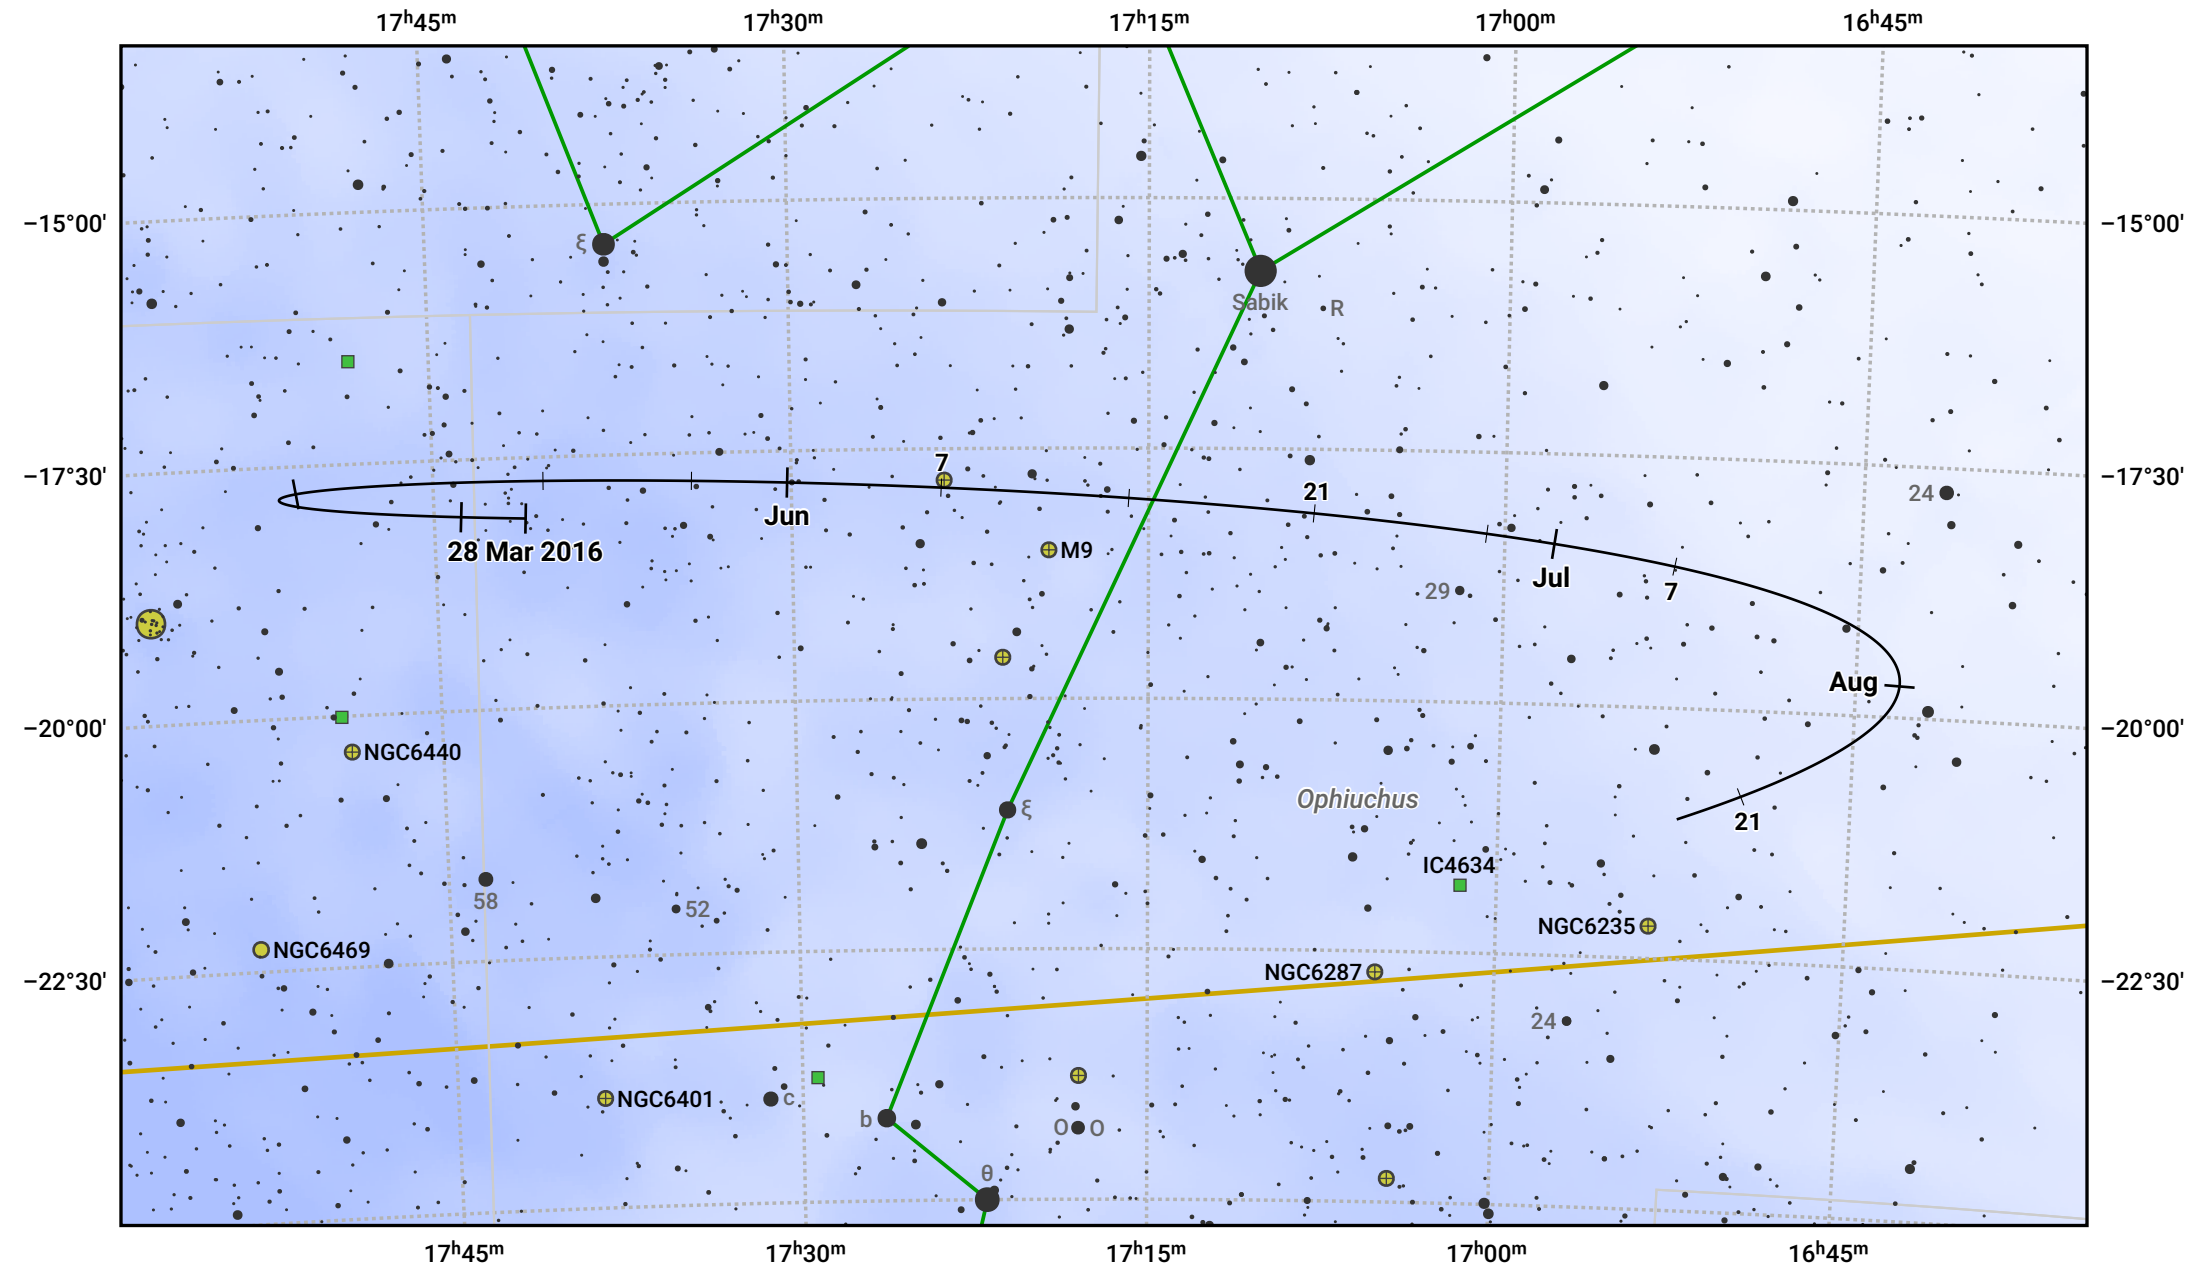

The path of Asteroid 8 Flora around opposition on 11 Jun 2016

© Dominic Ford 2011–2024. Date markers placed at midnight UTC. Downloaded from <https://in-the-sky.org>

Magnitude scale: 10.0 9.0 8.0 7.0 6.0 5.0 4.0 3.0 2.0

— Ecliptic Plane

Galaxy Bright nebula Open cluster Globular cluster

| Date | Mag | Phase |
|-------------|------|-------|
| 2016 Apr 1 | 11.2 | 96% |
| 2016 May 1 | 10.6 | 98% |
| 2016 May 14 | 10.3 | 99% |
| 2016 Jun 1 | 9.8 | 100% |
| 2016 Jul 1 | 9.9 | 99% |
| 2016 Aug 1 | 10.6 | 97% |