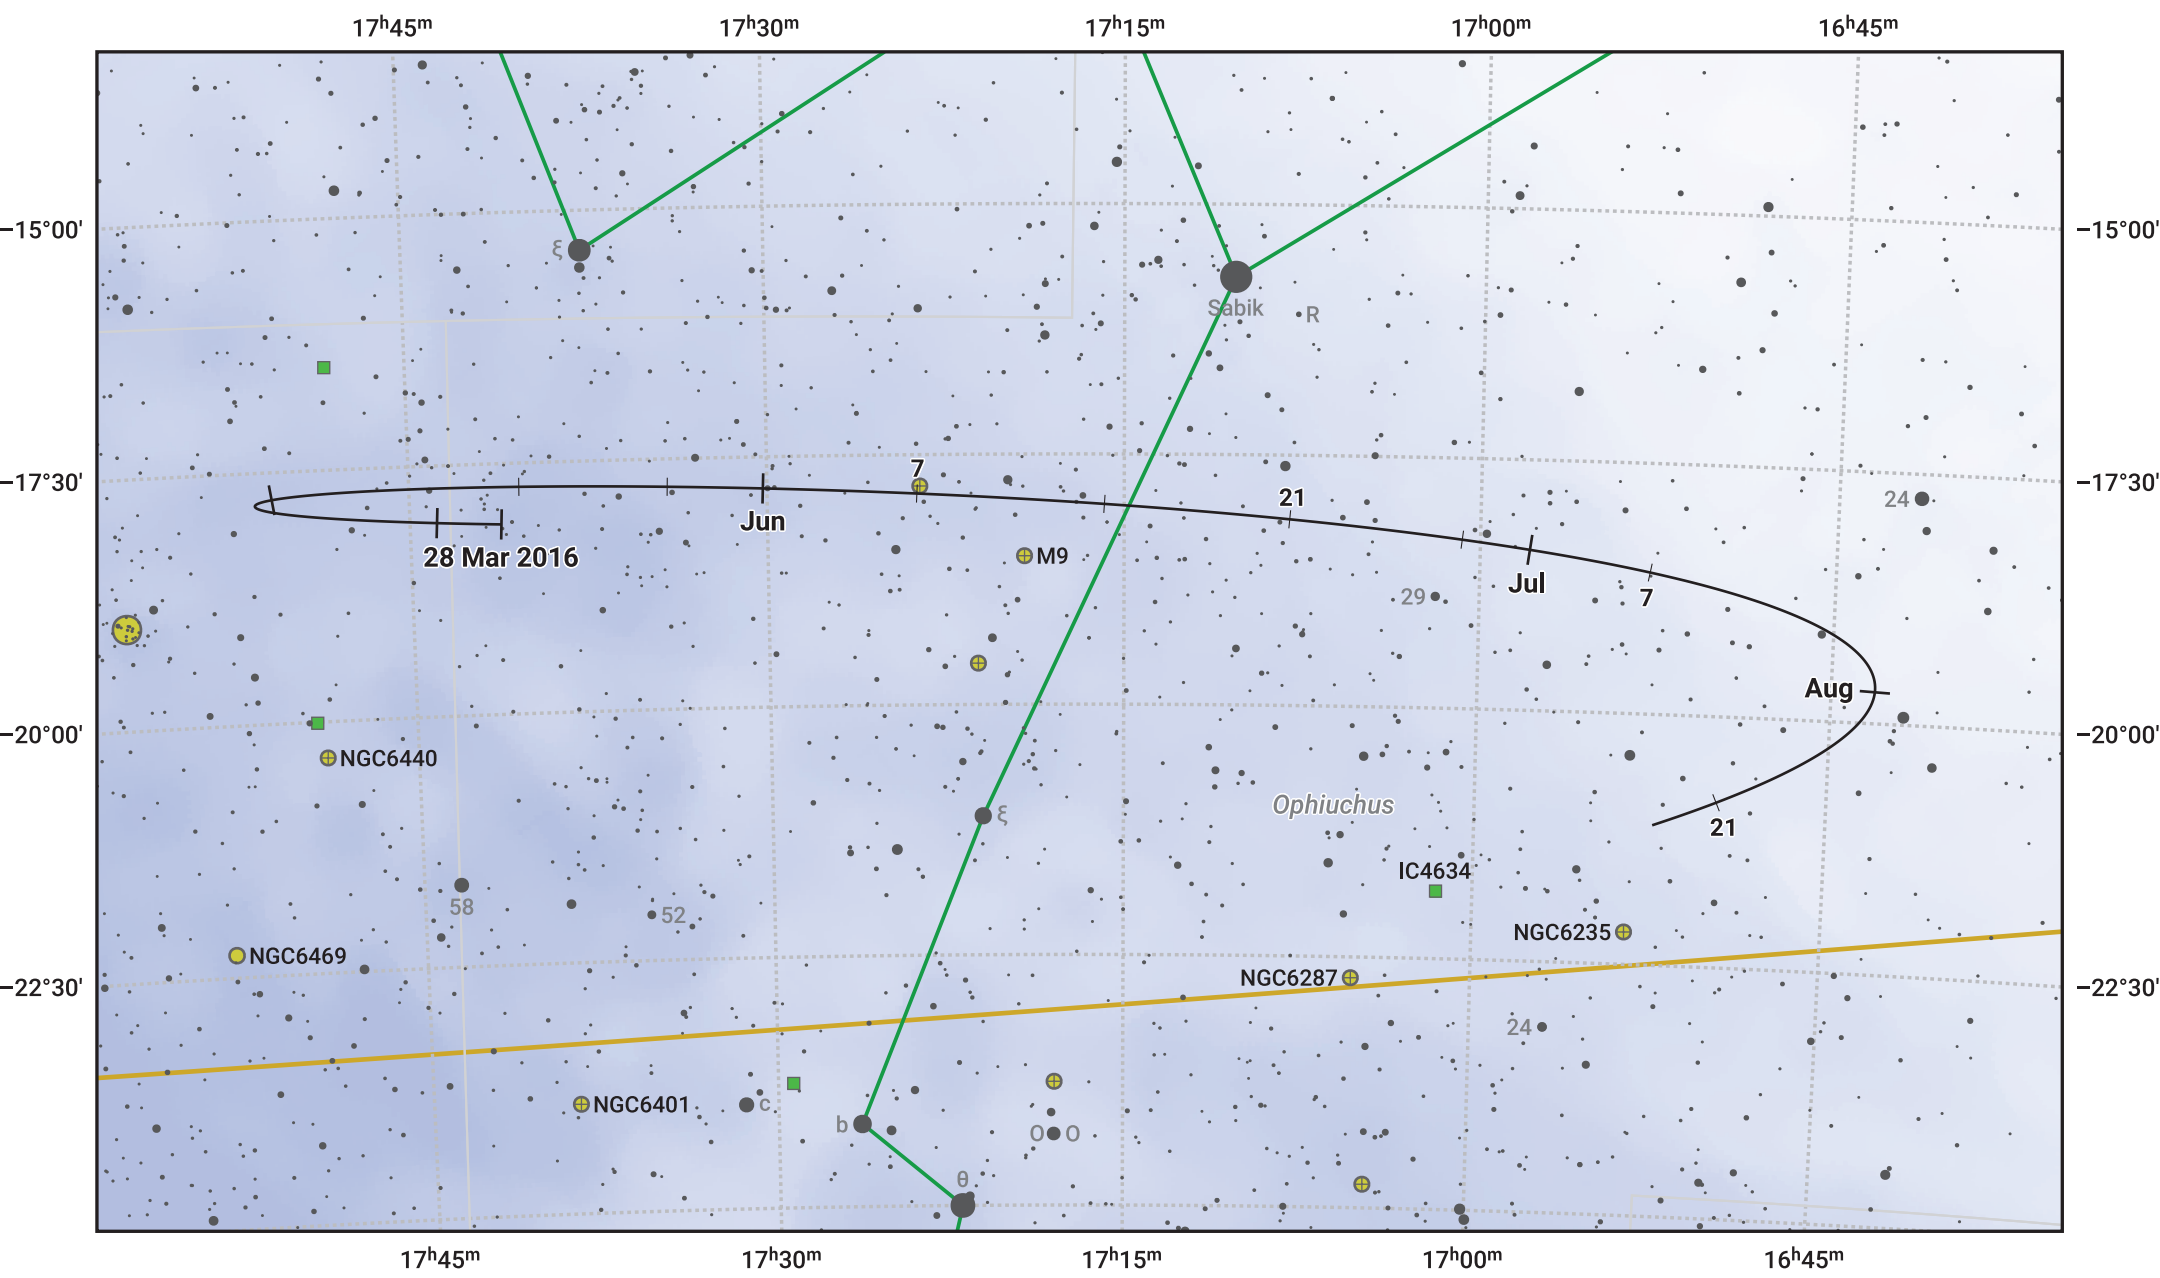

The path of Asteroid 8 Flora around opposition on 11 Jun 2016

© Dominic Ford 2011–2024. Date markers placed at midnight UTC. Downloaded from <https://in-the-sky.org>

Magnitude scale: 10.0 9.0 8.0 7.0 6.0 5.0 4.0 3.0 2.0

— Ecliptic Plane

- Galaxy
- Bright nebula
- Open cluster
- ⊕ Globular cluster

Date	Mag	Phase
2016 Apr 1	11.2	96%
2016 May 1	10.6	98%
2016 May 14	10.3	99%
2016 Jun 1	9.8	100%
2016 Jul 1	9.9	99%
2016 Aug 1	10.6	97%