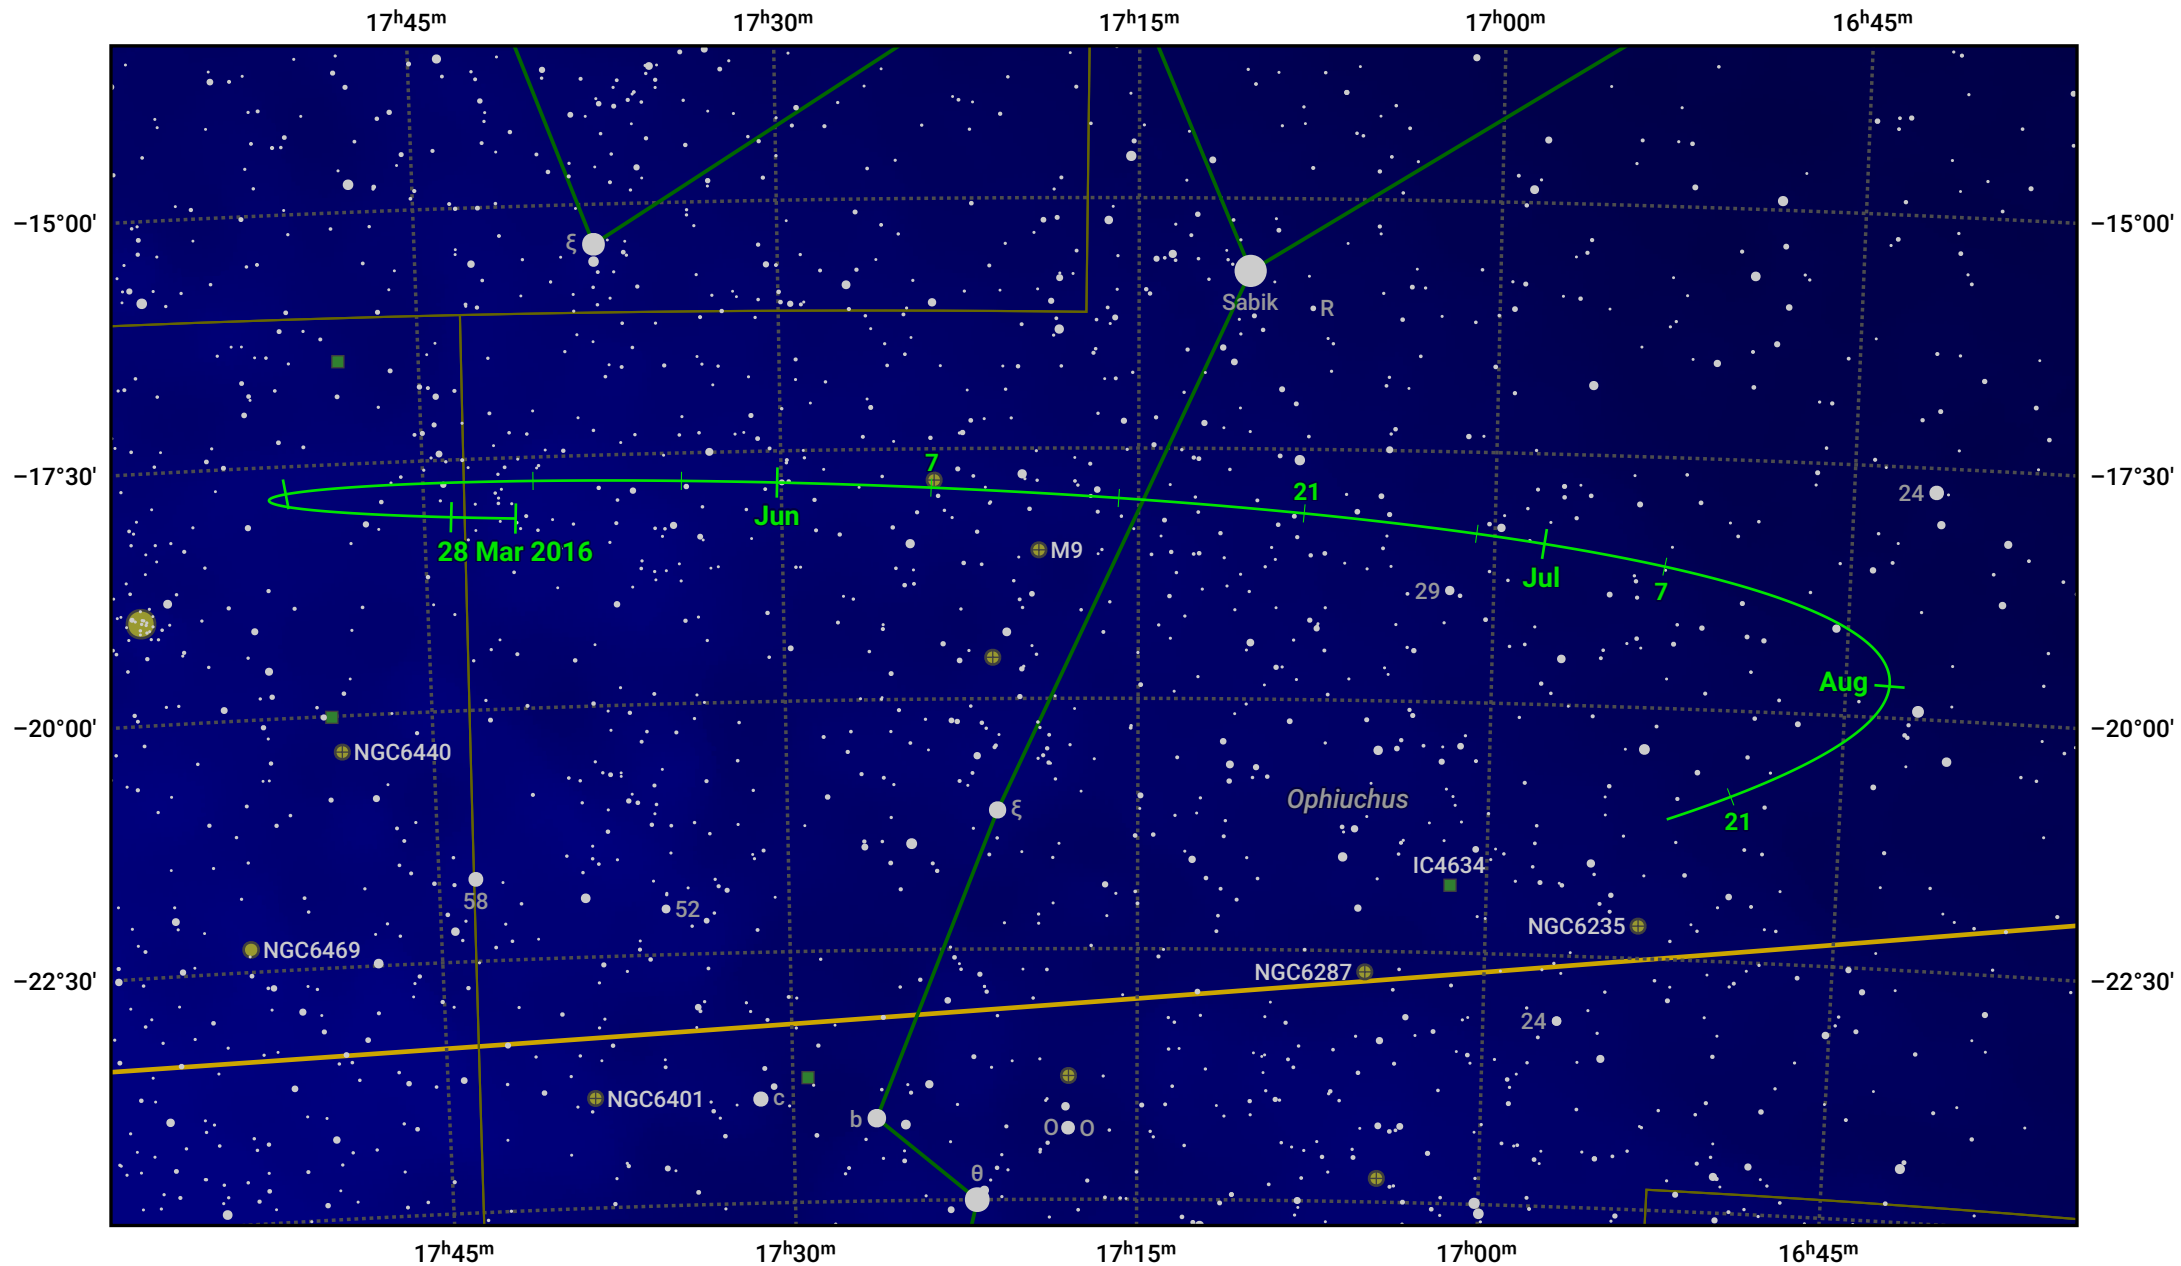

The path of Asteroid 8 Flora around opposition on 11 Jun 2016

© Dominic Ford 2011–2024. Date markers placed at midnight UTC. Downloaded from <https://in-the-sky.org>

Magnitude scale: 10.0 9.0 8.0 7.0 6.0 5.0 4.0 3.0 2.0

— Ecliptic Plane

Galaxy Bright nebula Open cluster Globular cluster

Date	Mag	Phase
2016 Apr 1	11.2	96%
2016 May 1	10.6	98%
2016 May 14	10.3	99%
2016 Jun 1	9.8	100%
2016 Jul 1	9.9	99%
2016 Aug 1	10.6	97%