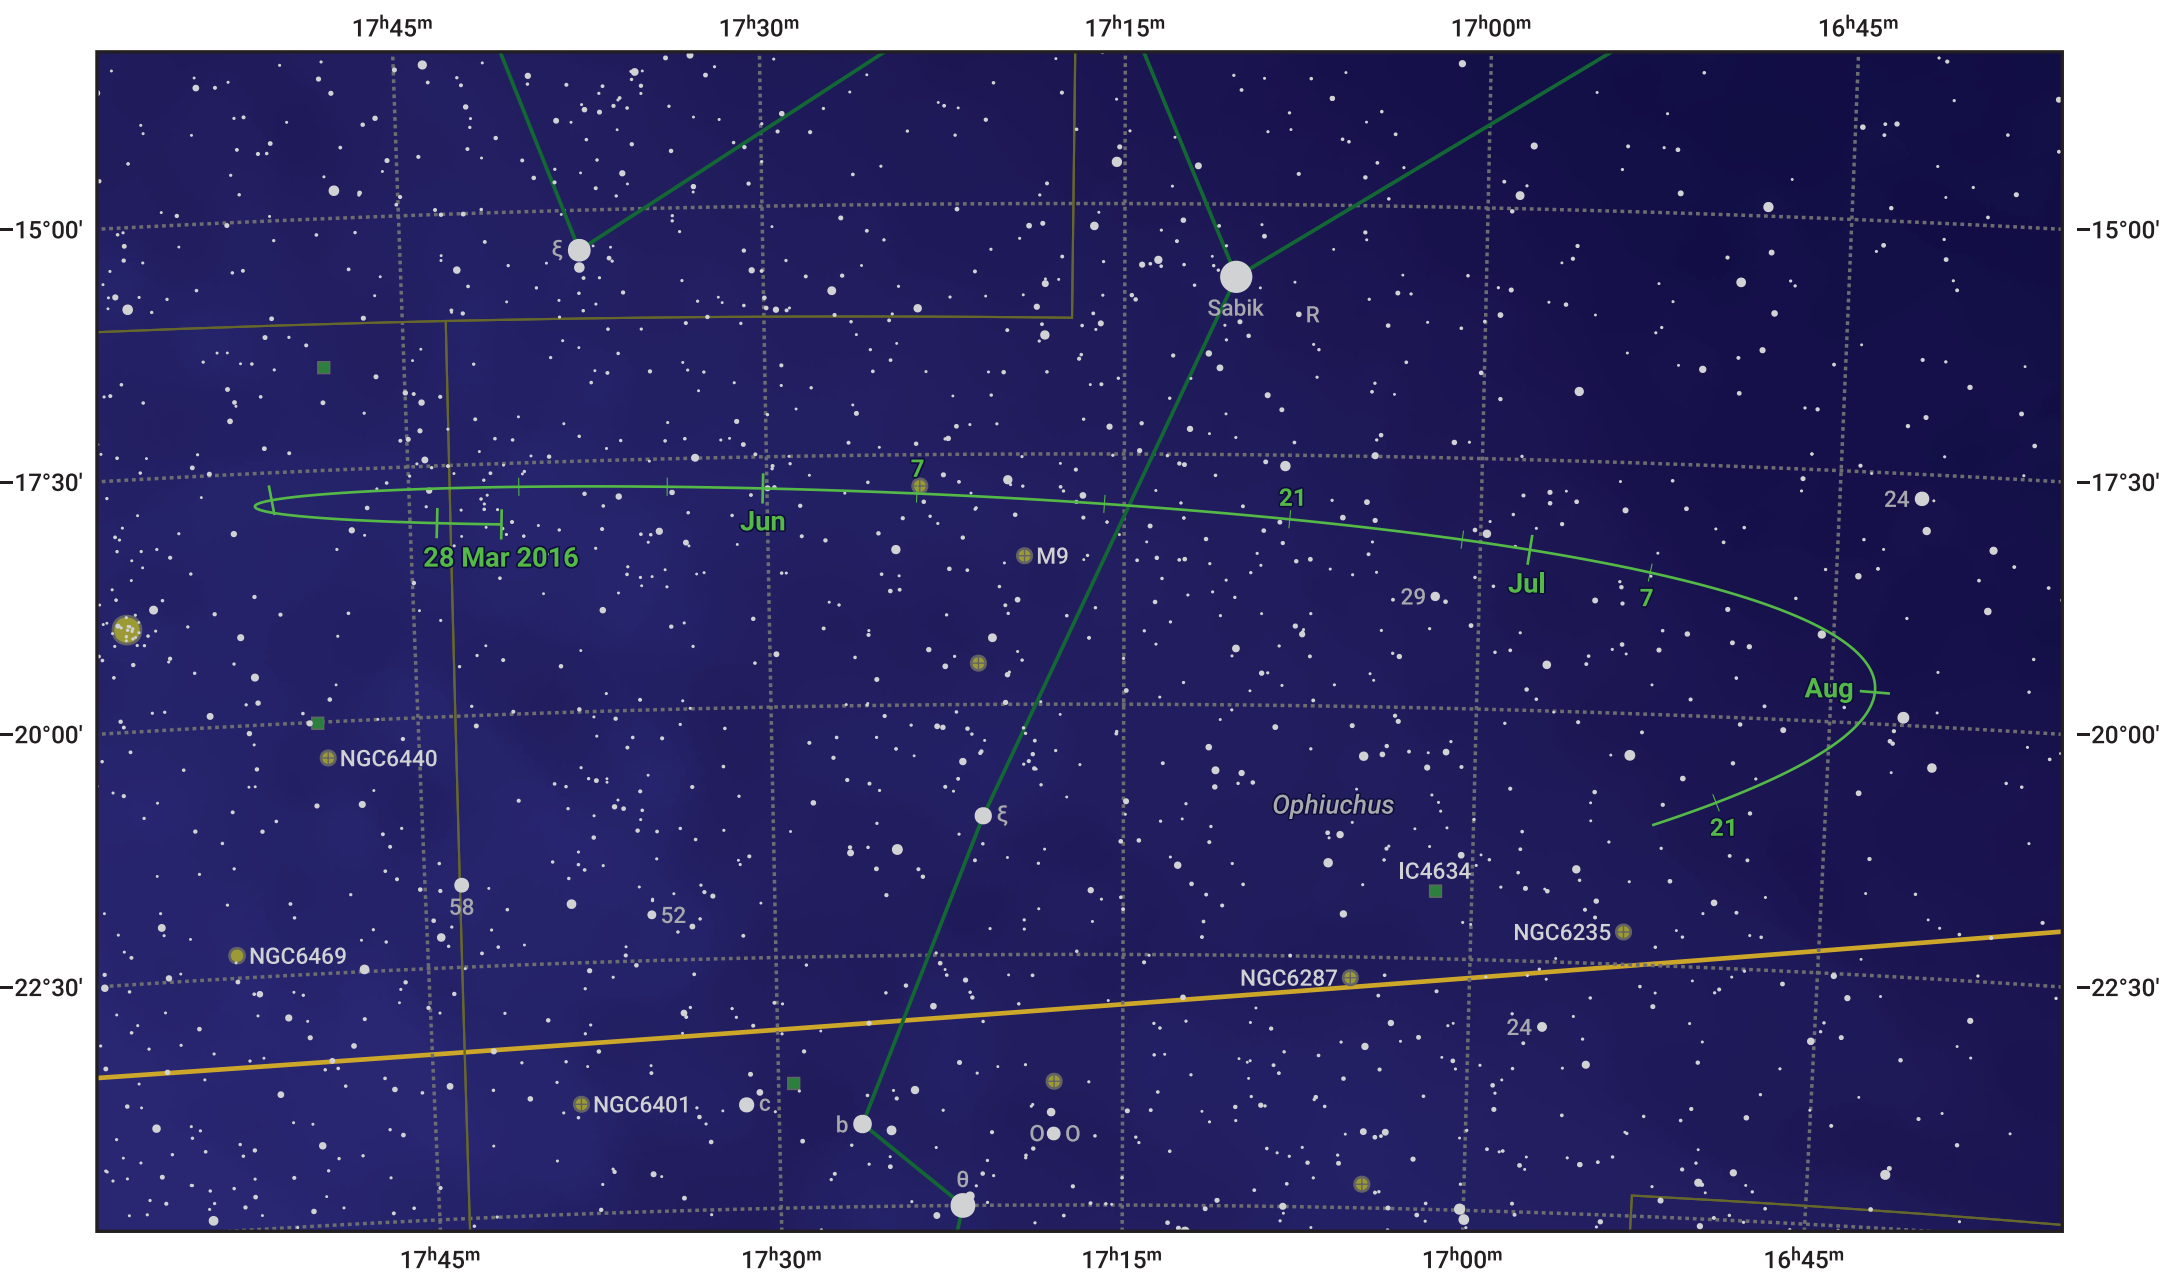

# The path of Asteroid 8 Flora around opposition on 11 Jun 2016

© Dominic Ford 2011–2024. Date markers placed at midnight UTC. Downloaded from <https://in-the-sky.org>

Magnitude scale: 10.0 9.0 8.0 7.0 6.0 5.0 4.0 3.0 2.0

— Ecliptic Plane

Galaxy    Bright nebula    Open cluster    Globular cluster

Date	Mag	Phase
2016 Apr 1	11.2	96%
2016 May 1	10.6	98%
2016 May 14	10.3	99%
2016 Jun 1	9.8	100%
2016 Jul 1	9.9	99%
2016 Aug 1	10.6	97%