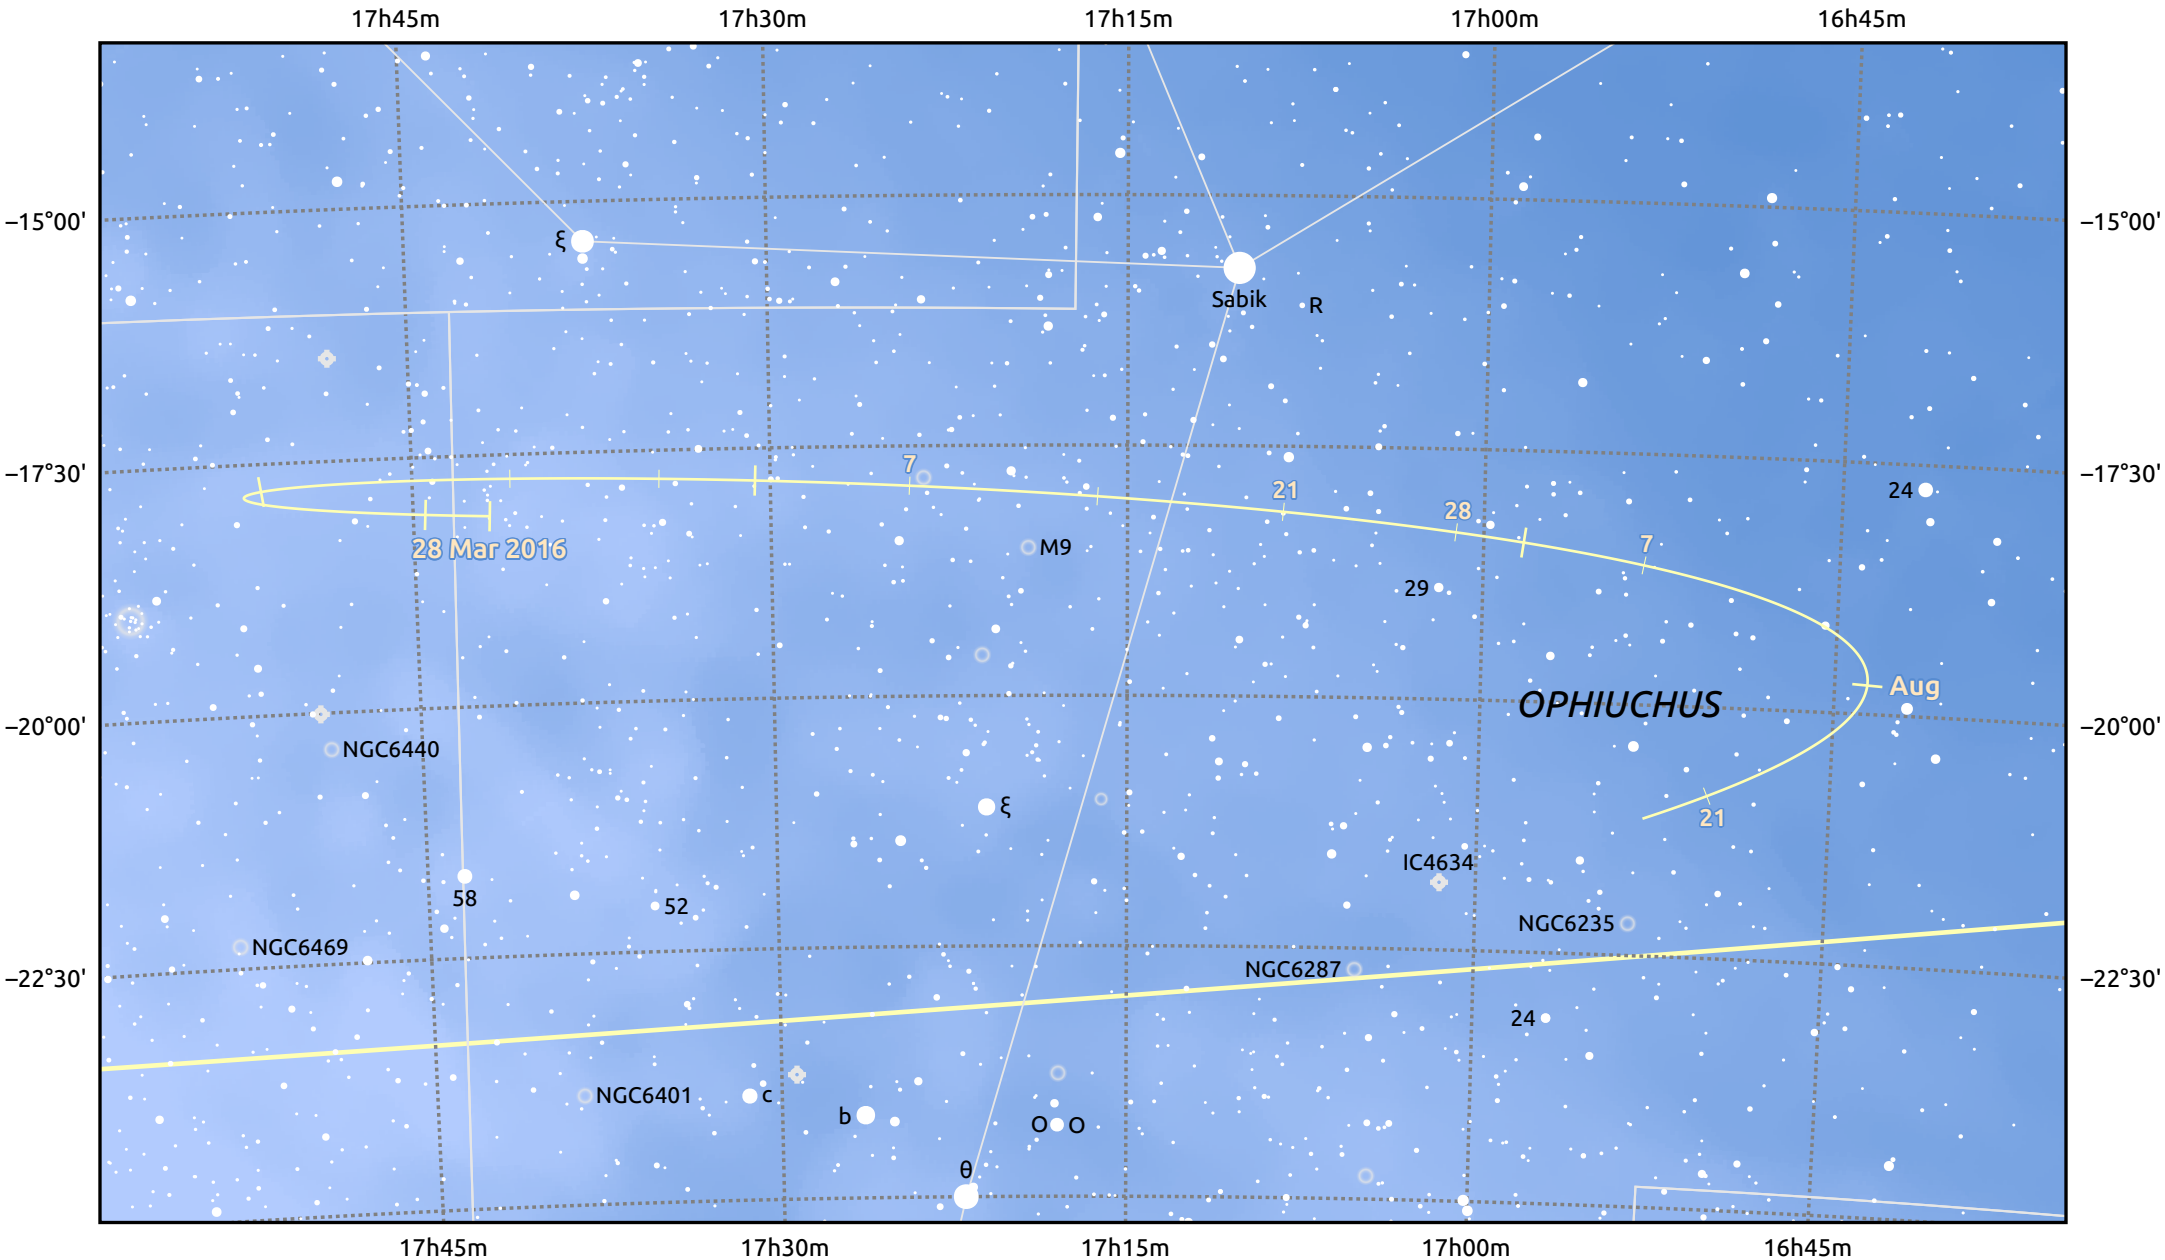

The path of Asteroid 8 Flora around opposition on 11 Jun 2016

© Dominic Ford 2011–2025. Date markers placed at midnight UTC. Downloaded from <https://in-the-sky.org>

Magnitude scale: 10.0 9.0 8.0 7.0 6.0 5.0 4.0 3.0 2.0

— Ecliptic Plane

Galaxy Bright nebula Open cluster Globular cluster Planetary nebula

| Date | Mag | Phase |
|-------------|------|-------|
| 2016 Apr 1 | 11.2 | 96% |
| 2016 May 1 | 10.6 | 98% |
| 2016 May 14 | 10.3 | 99% |
| 2016 Jun 1 | 9.8 | 100% |
| 2016 Jul 1 | 9.9 | 99% |
| 2016 Aug 1 | 10.6 | 97% |