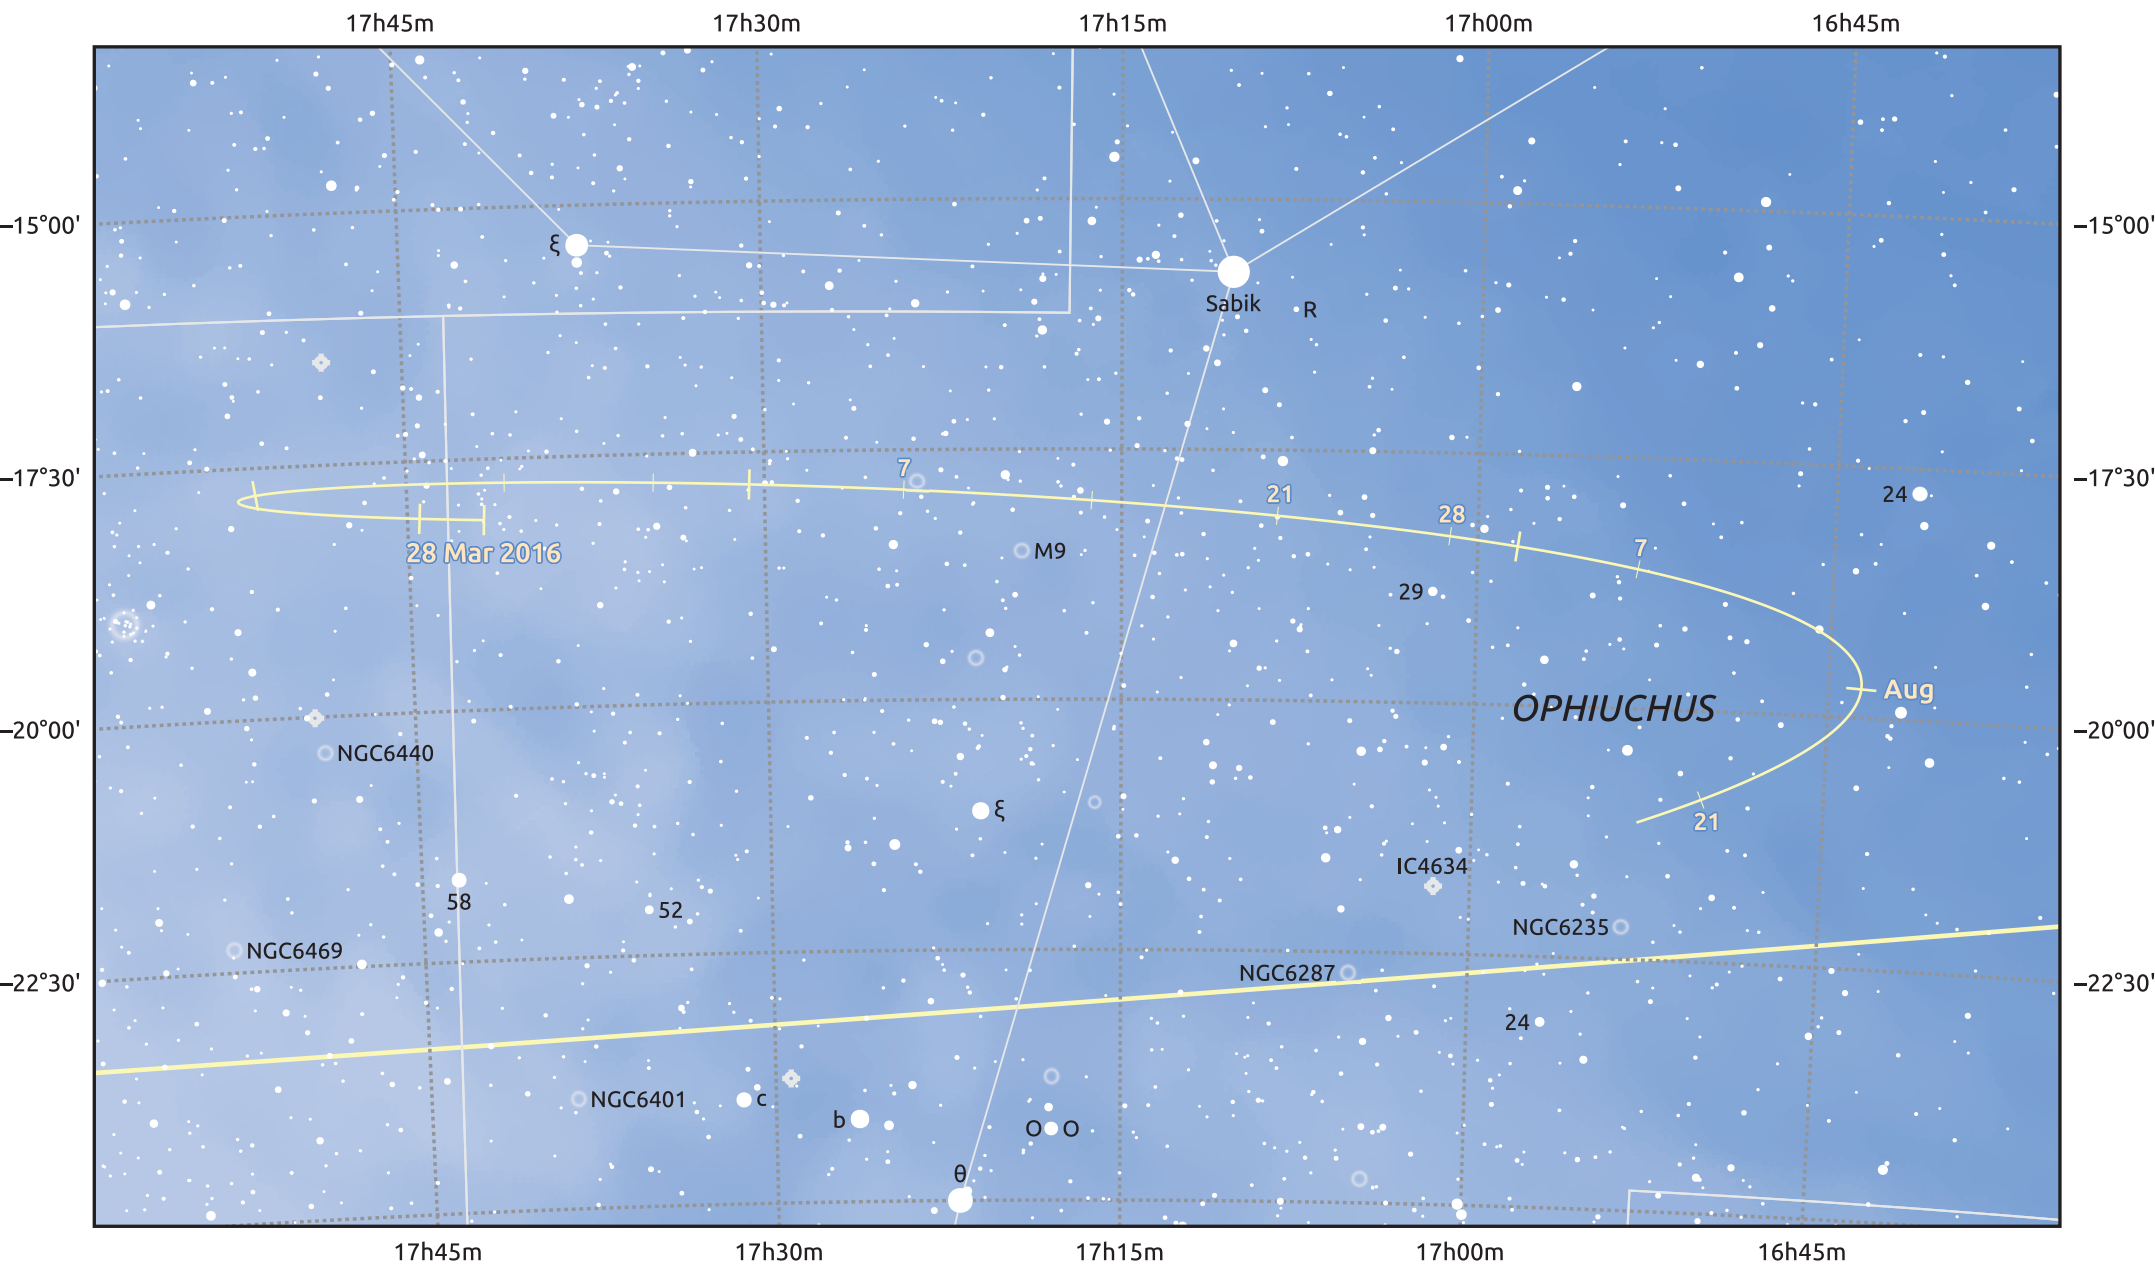

The path of Asteroid 8 Flora around opposition on 11 Jun 2016

© Dominic Ford 2011–2025. Date markers placed at midnight UTC. Downloaded from <https://in-the-sky.org>

Magnitude scale: 10.0 9.0 8.0 7.0 6.0 5.0 4.0 3.0 2.0

— Ecliptic Plane

Galaxy Bright nebula Open cluster Globular cluster Planetary nebula

Date	Mag	Phase
2016 Apr 1	11.2	96%
2016 May 1	10.6	98%
2016 May 14	10.3	99%
2016 Jun 1	9.8	100%
2016 Jul 1	9.9	99%
2016 Aug 1	10.6	97%