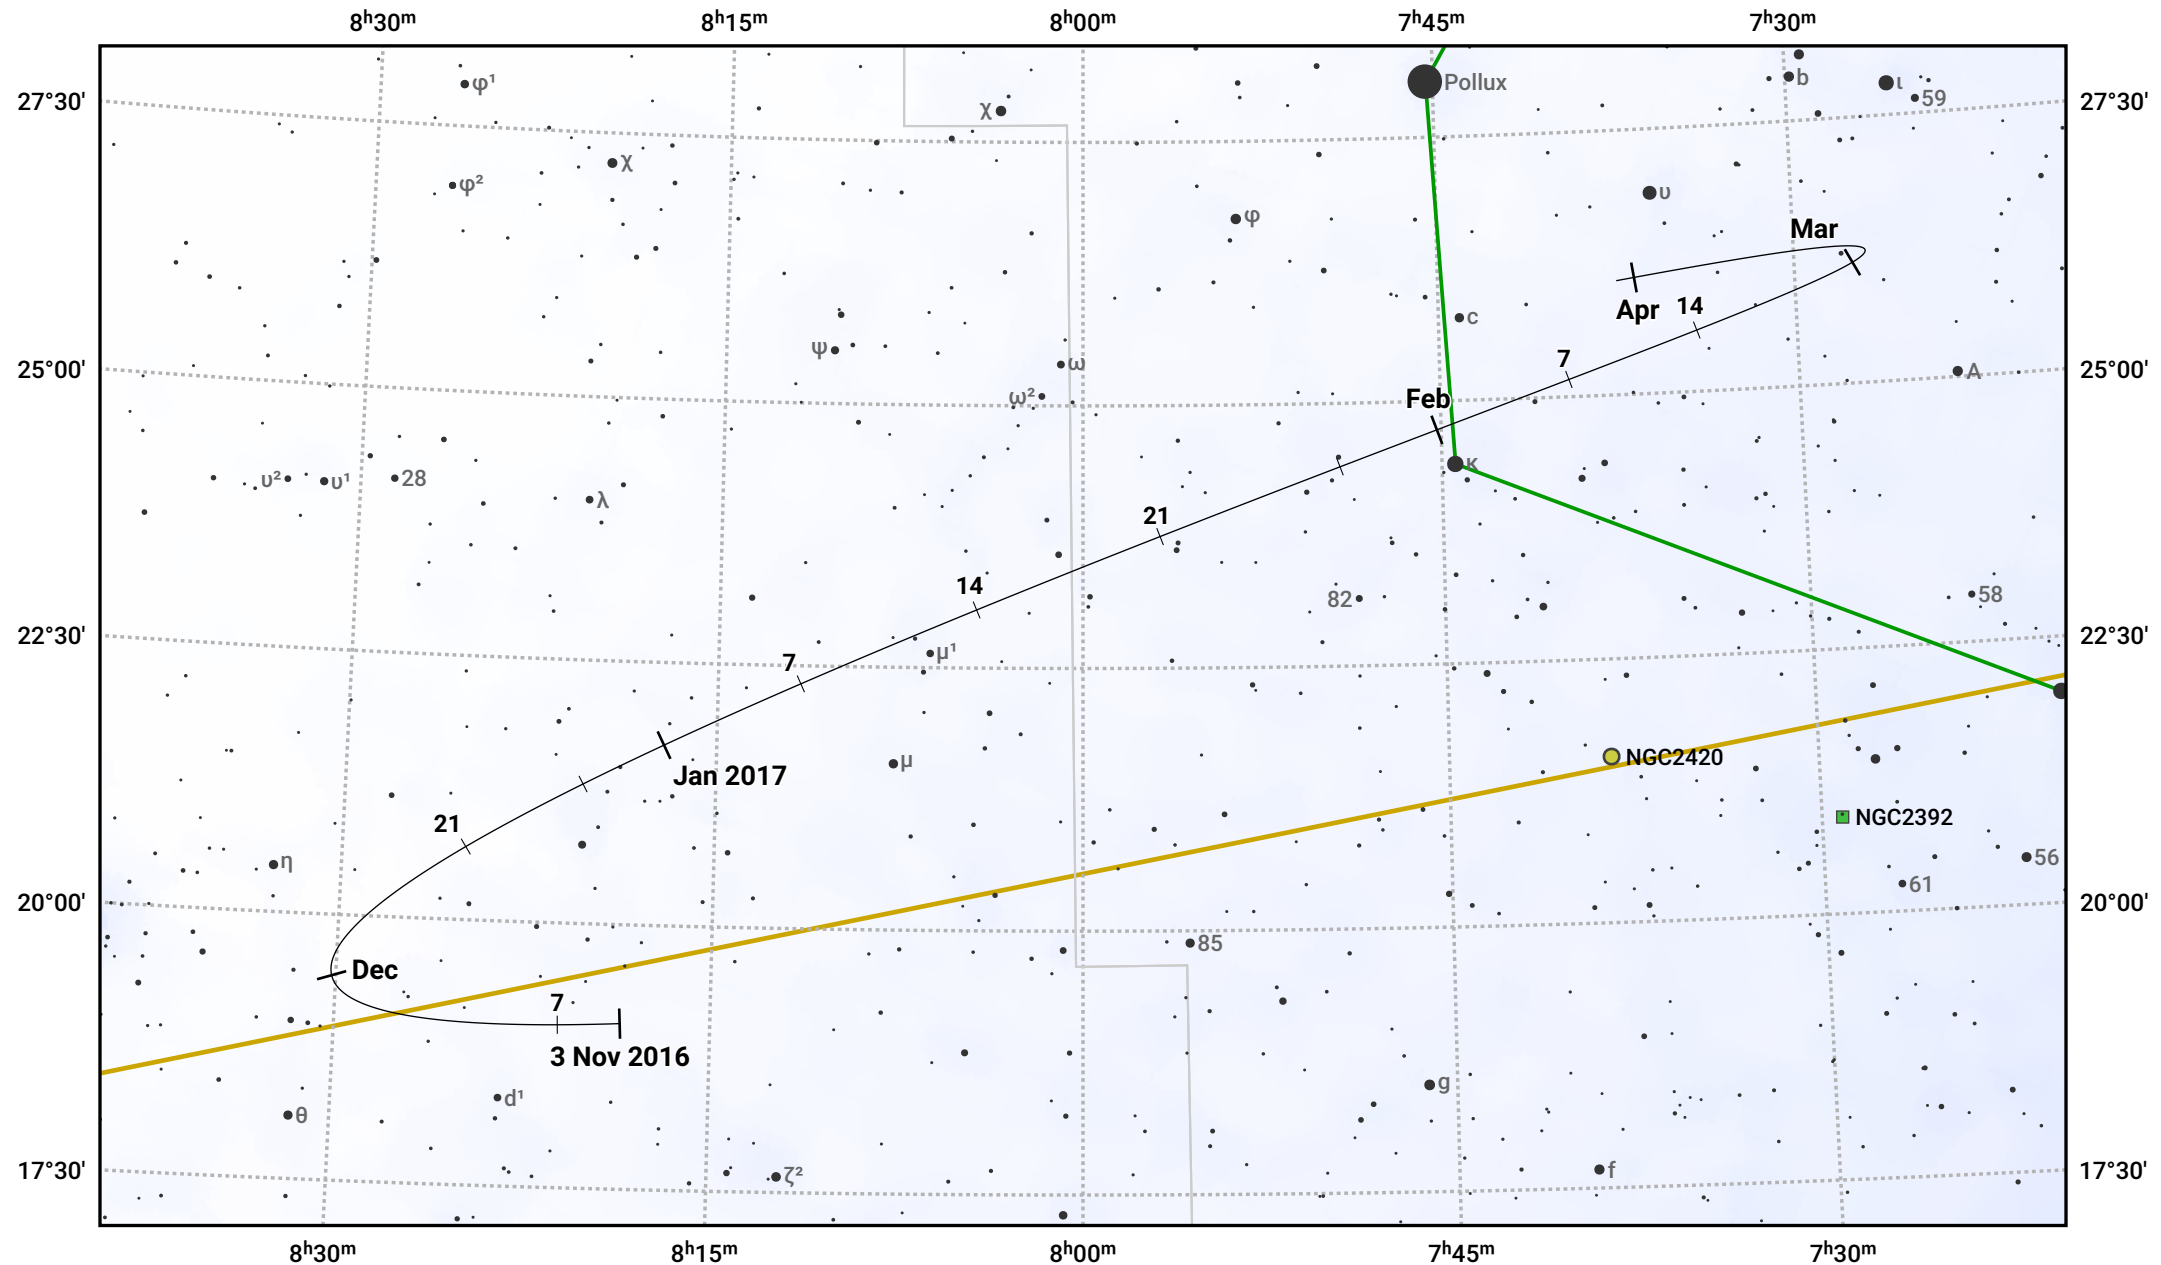

# The path of Asteroid 4 Vesta around opposition on 17 Jan 2017

© Dominic Ford 2011–2024. Date markers placed at midnight UTC. Downloaded from <https://in-the-sky.org>

Magnitude scale: · 9.0 · 8.0 · 7.0 · 6.0 · 5.0 · 4.0 · 3.0 · 2.0 · 1.0

— Ecliptic Plane

● Galaxy    ■ Bright nebula    ● Open cluster    ⊕ Globular cluster

Date	Mag	Phase
2016 Dec 1	7.5	97%
2016 Dec 22	7.0	99%
2017 Jan 1	6.8	99%
2017 Feb 1	6.7	100%
2017 Mar 1	7.3	98%
2017 Apr 1	7.9	96%