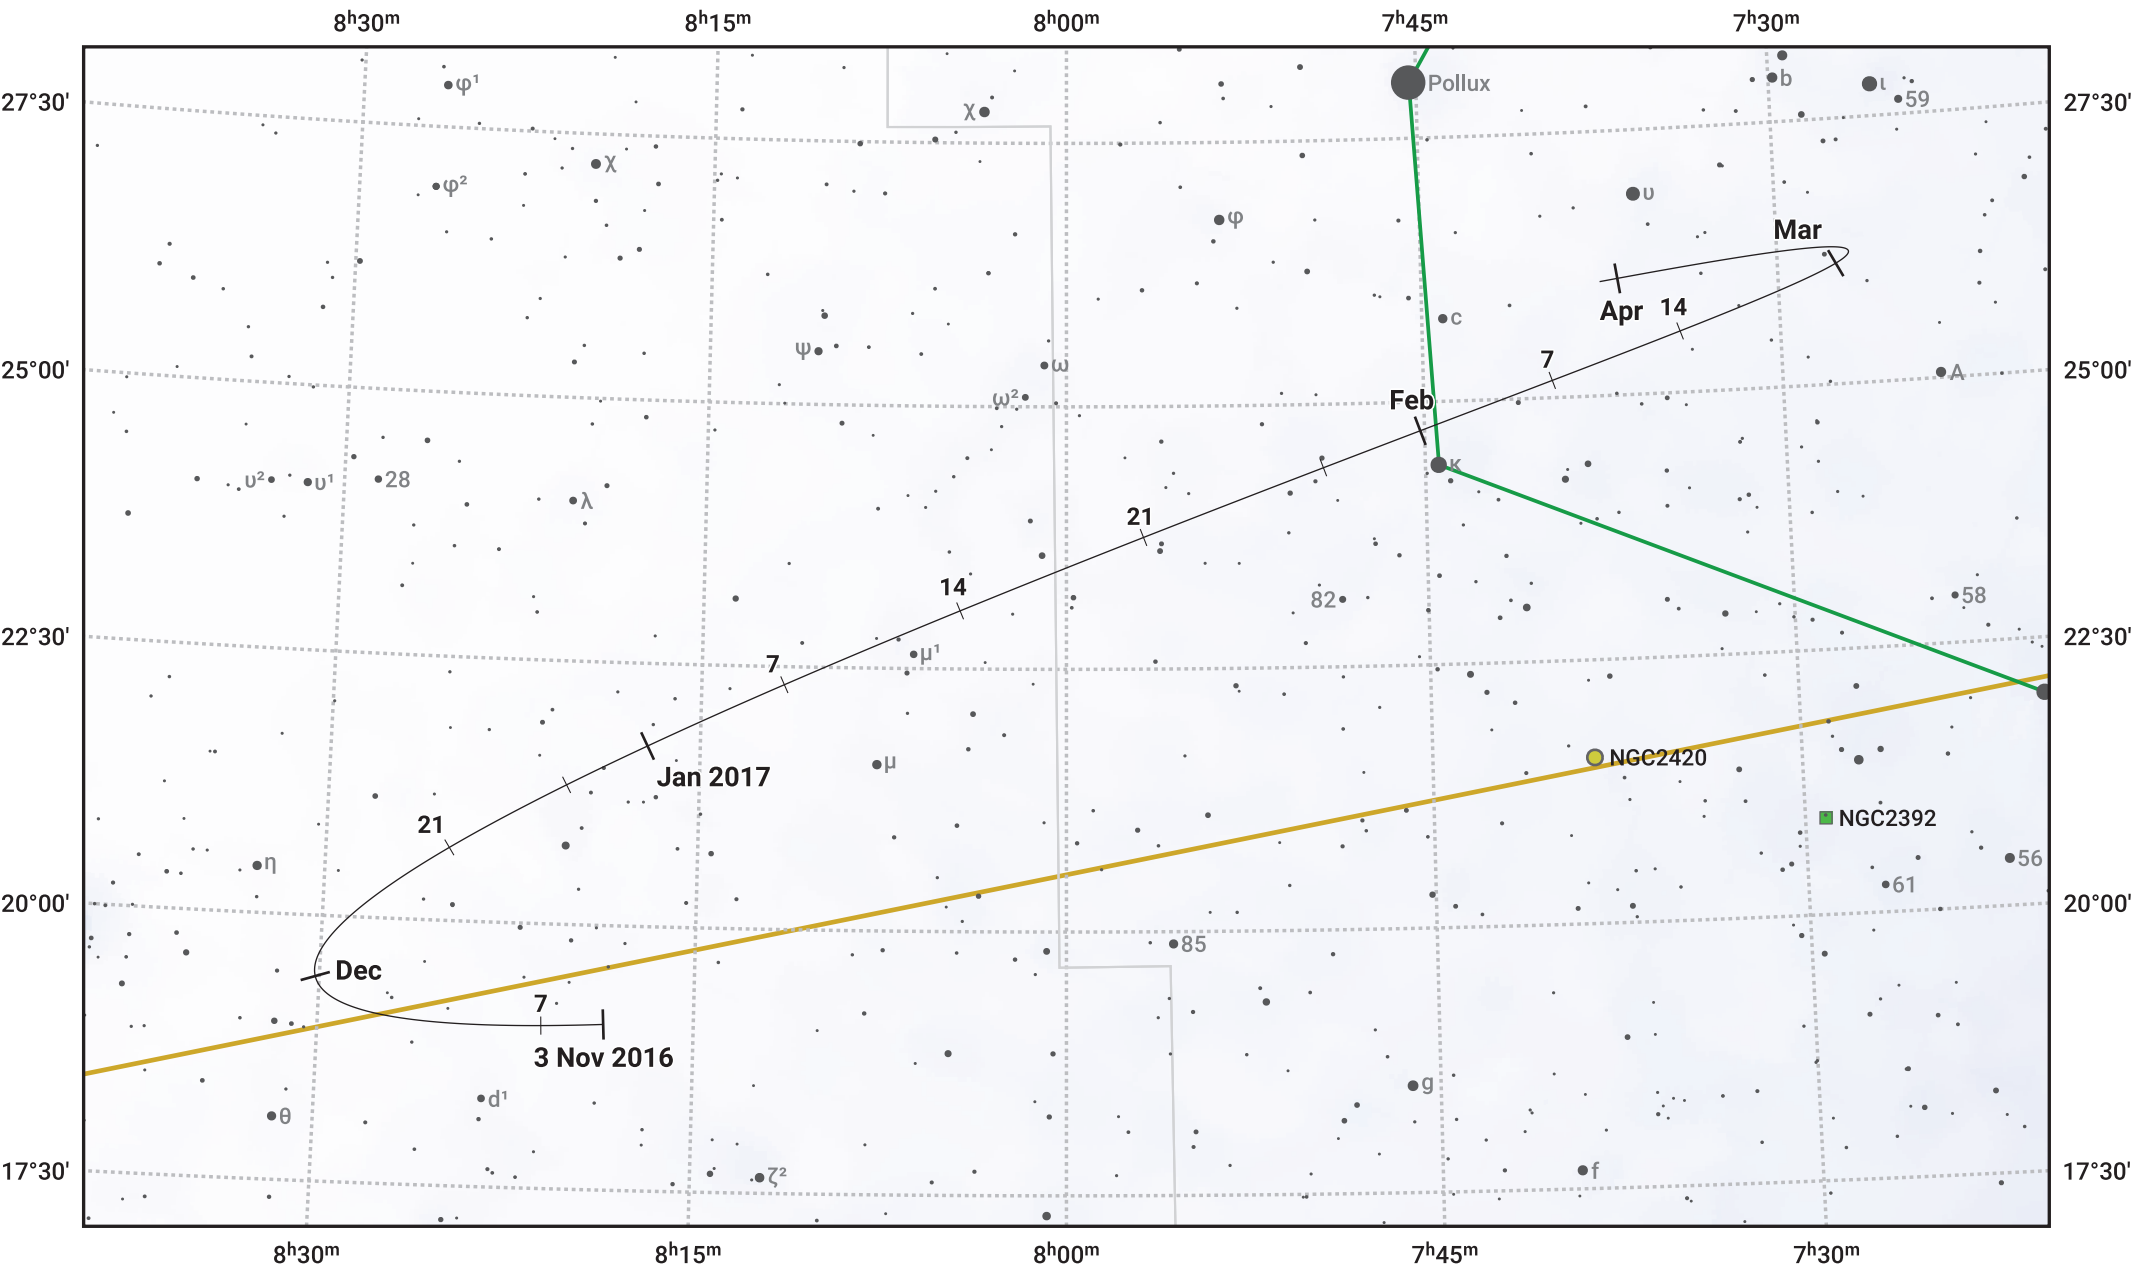

The path of Asteroid 4 Vesta around opposition on 17 Jan 2017

© Dominic Ford 2011–2024. Date markers placed at midnight UTC. Downloaded from <https://in-the-sky.org>

Magnitude scale: 9.0 8.0 7.0 6.0 5.0 4.0 3.0 2.0 1.0

— Ecliptic Plane

Galaxy Bright nebula Open cluster Globular cluster

Date	Mag	Phase
2016 Dec 1	7.5	97%
2016 Dec 22	7.0	99%
2017 Jan 1	6.8	99%
2017 Feb 1	6.7	100%
2017 Mar 1	7.3	98%
2017 Apr 1	7.9	96%