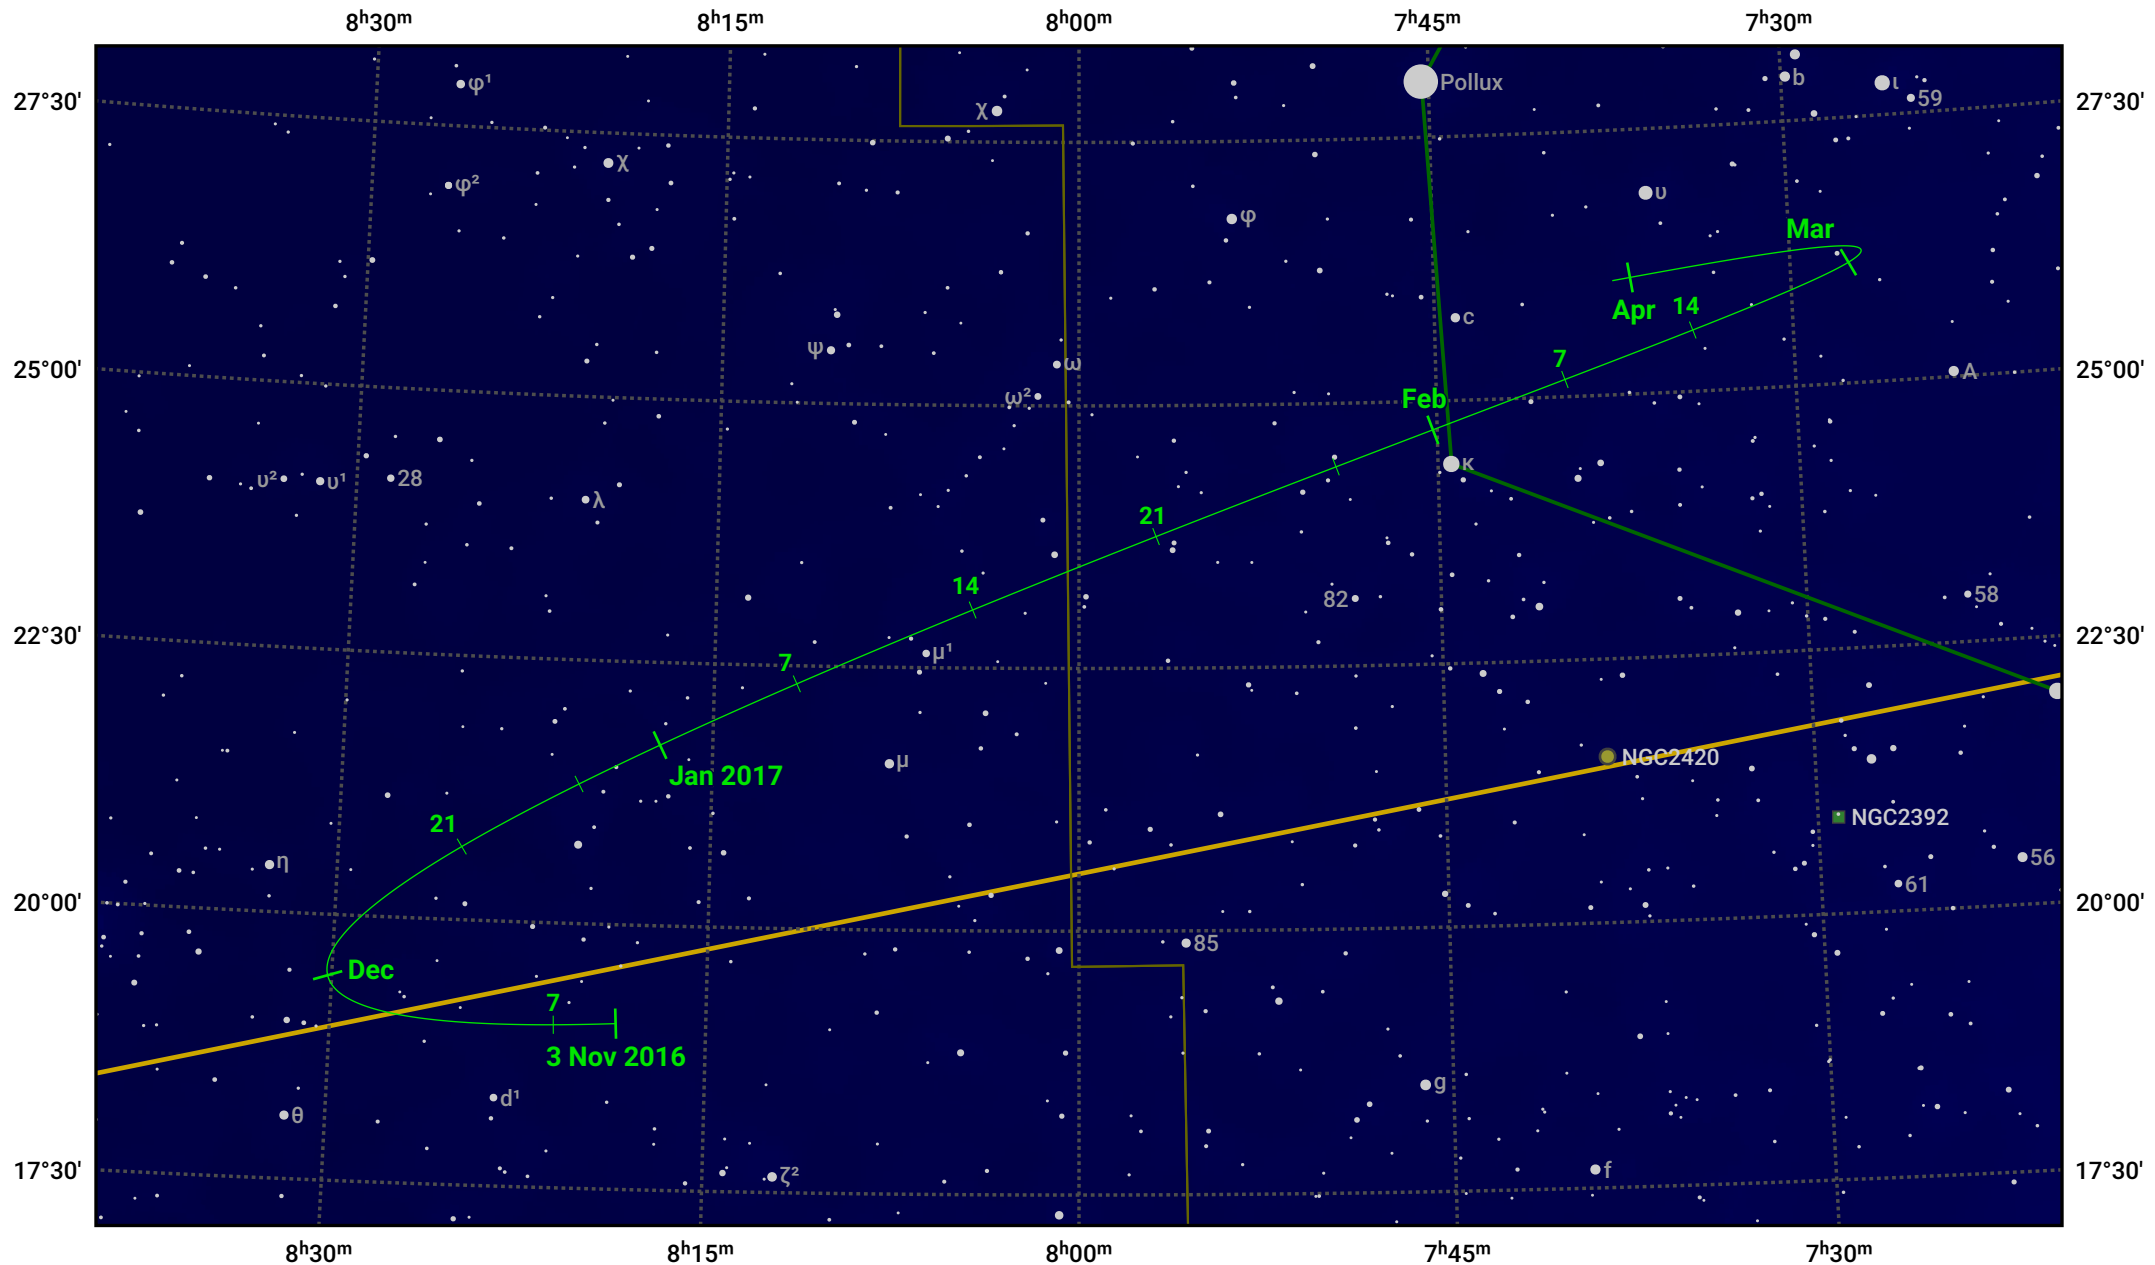

The path of Asteroid 4 Vesta around opposition on 17 Jan 2017

© Dominic Ford 2011–2024. Date markers placed at midnight UTC. Downloaded from <https://in-the-sky.org>

Magnitude scale: · 9.0 · 8.0 · 7.0 · 6.0 · 5.0 · 4.0 · 3.0 · 2.0 · 1.0

— Ecliptic Plane

● Galaxy ■ Bright nebula ● Open cluster ⊕ Globular cluster

Date	Mag	Phase
2016 Dec 1	7.5	97%
2016 Dec 22	7.0	99%
2017 Jan 1	6.8	99%
2017 Feb 1	6.7	100%
2017 Mar 1	7.3	98%
2017 Apr 1	7.9	96%