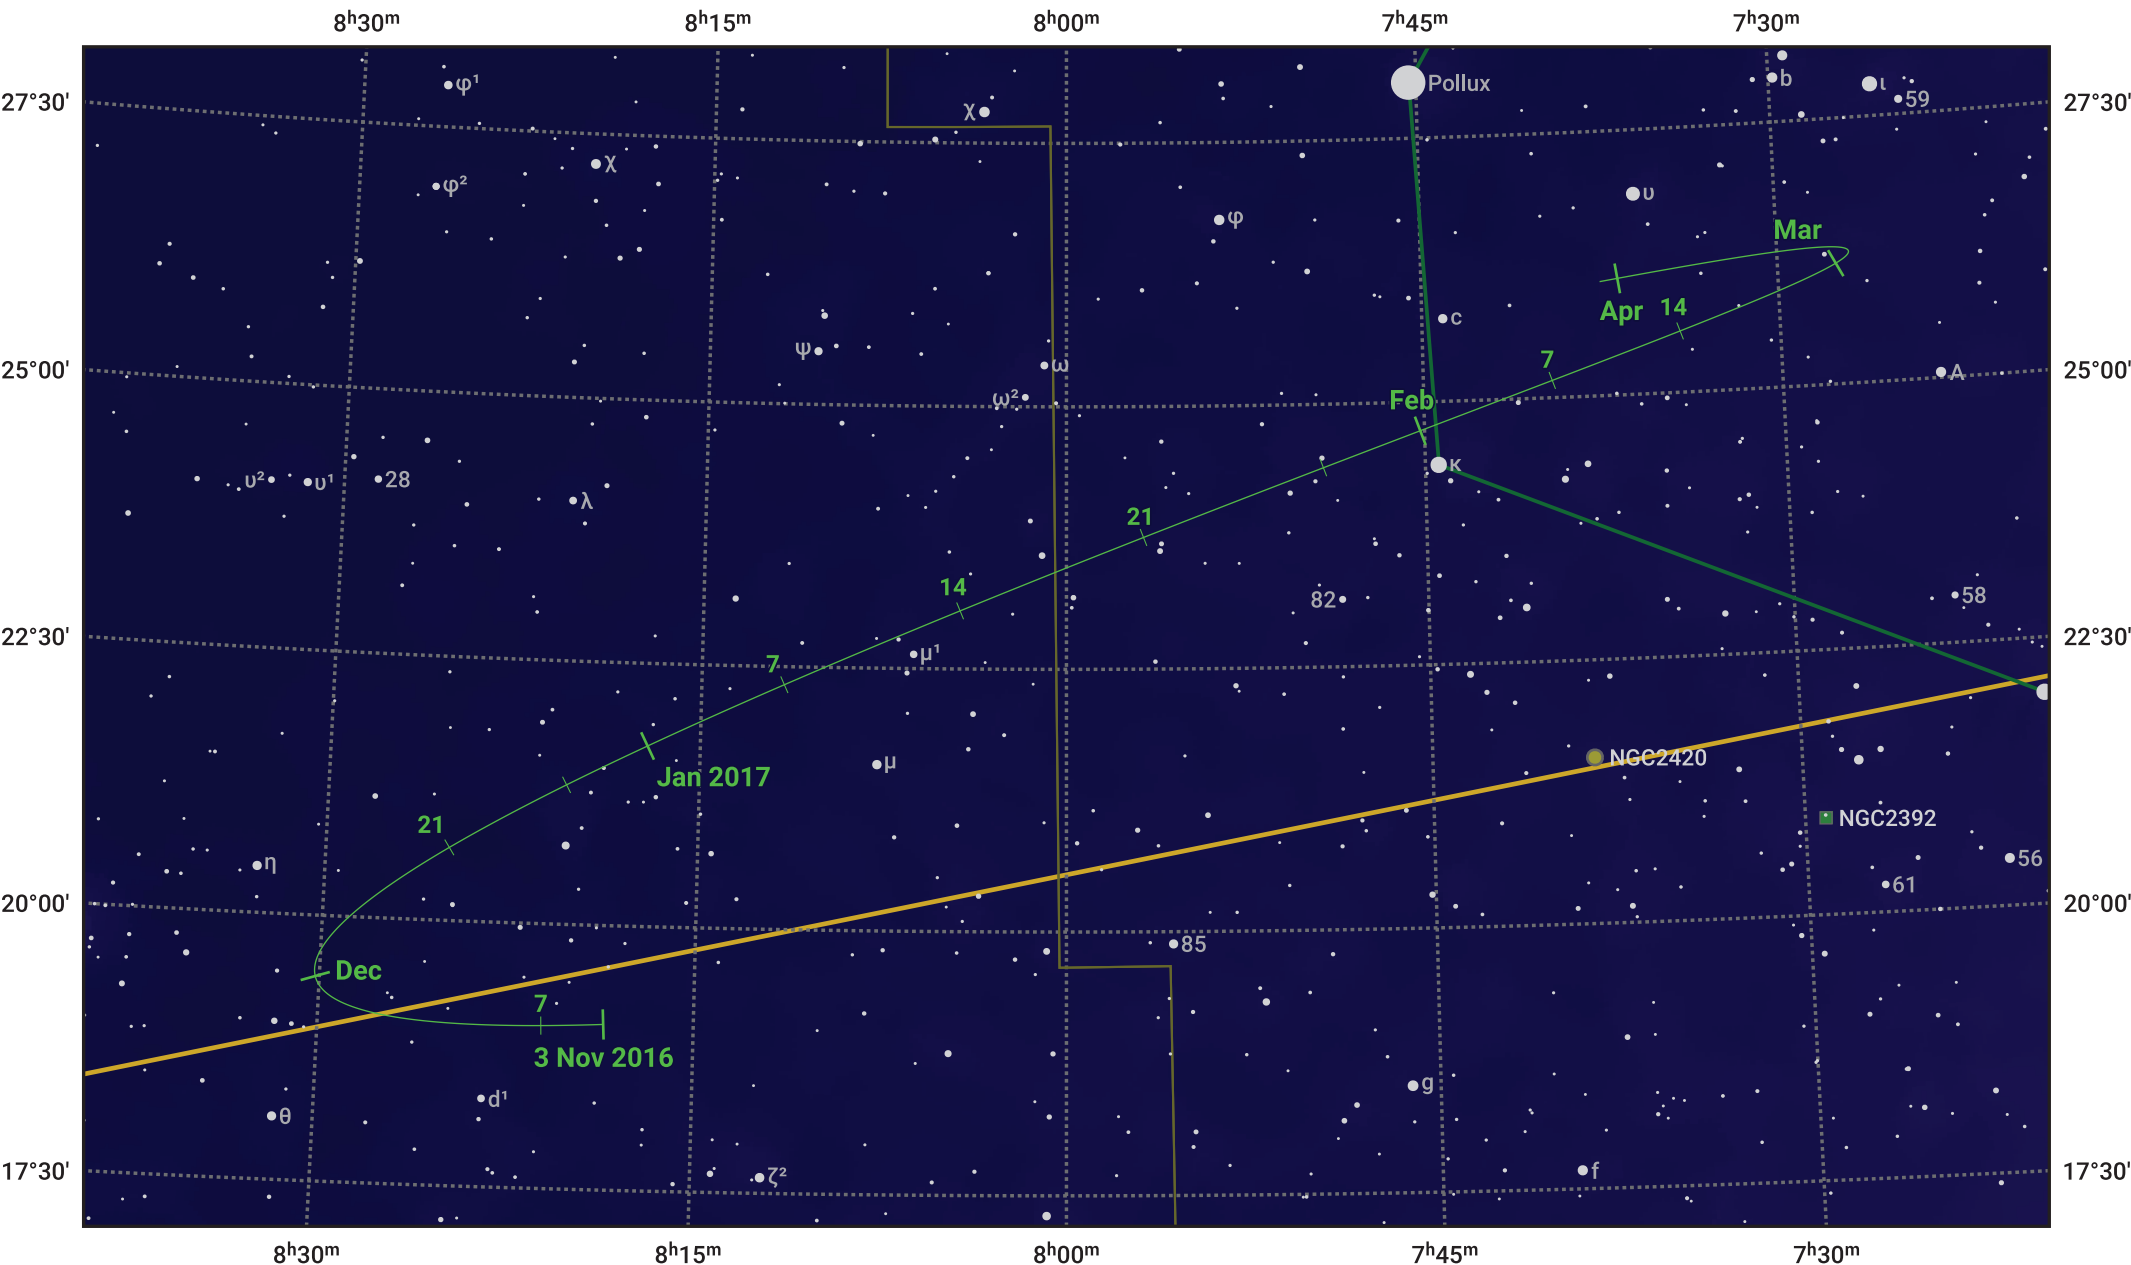

# The path of Asteroid 4 Vesta around opposition on 17 Jan 2017

© Dominic Ford 2011–2024. Date markers placed at midnight UTC. Downloaded from <https://in-the-sky.org>

Magnitude scale: 9.0 8.0 7.0 6.0 5.0 4.0 3.0 2.0 1.0

— Ecliptic Plane

- Galaxy
- Bright nebula
- Open cluster
- Globular cluster

Date	Mag	Phase
2016 Dec 1	7.5	97%
2016 Dec 22	7.0	99%
2017 Jan 1	6.8	99%
2017 Feb 1	6.7	100%
2017 Mar 1	7.3	98%
2017 Apr 1	7.9	96%