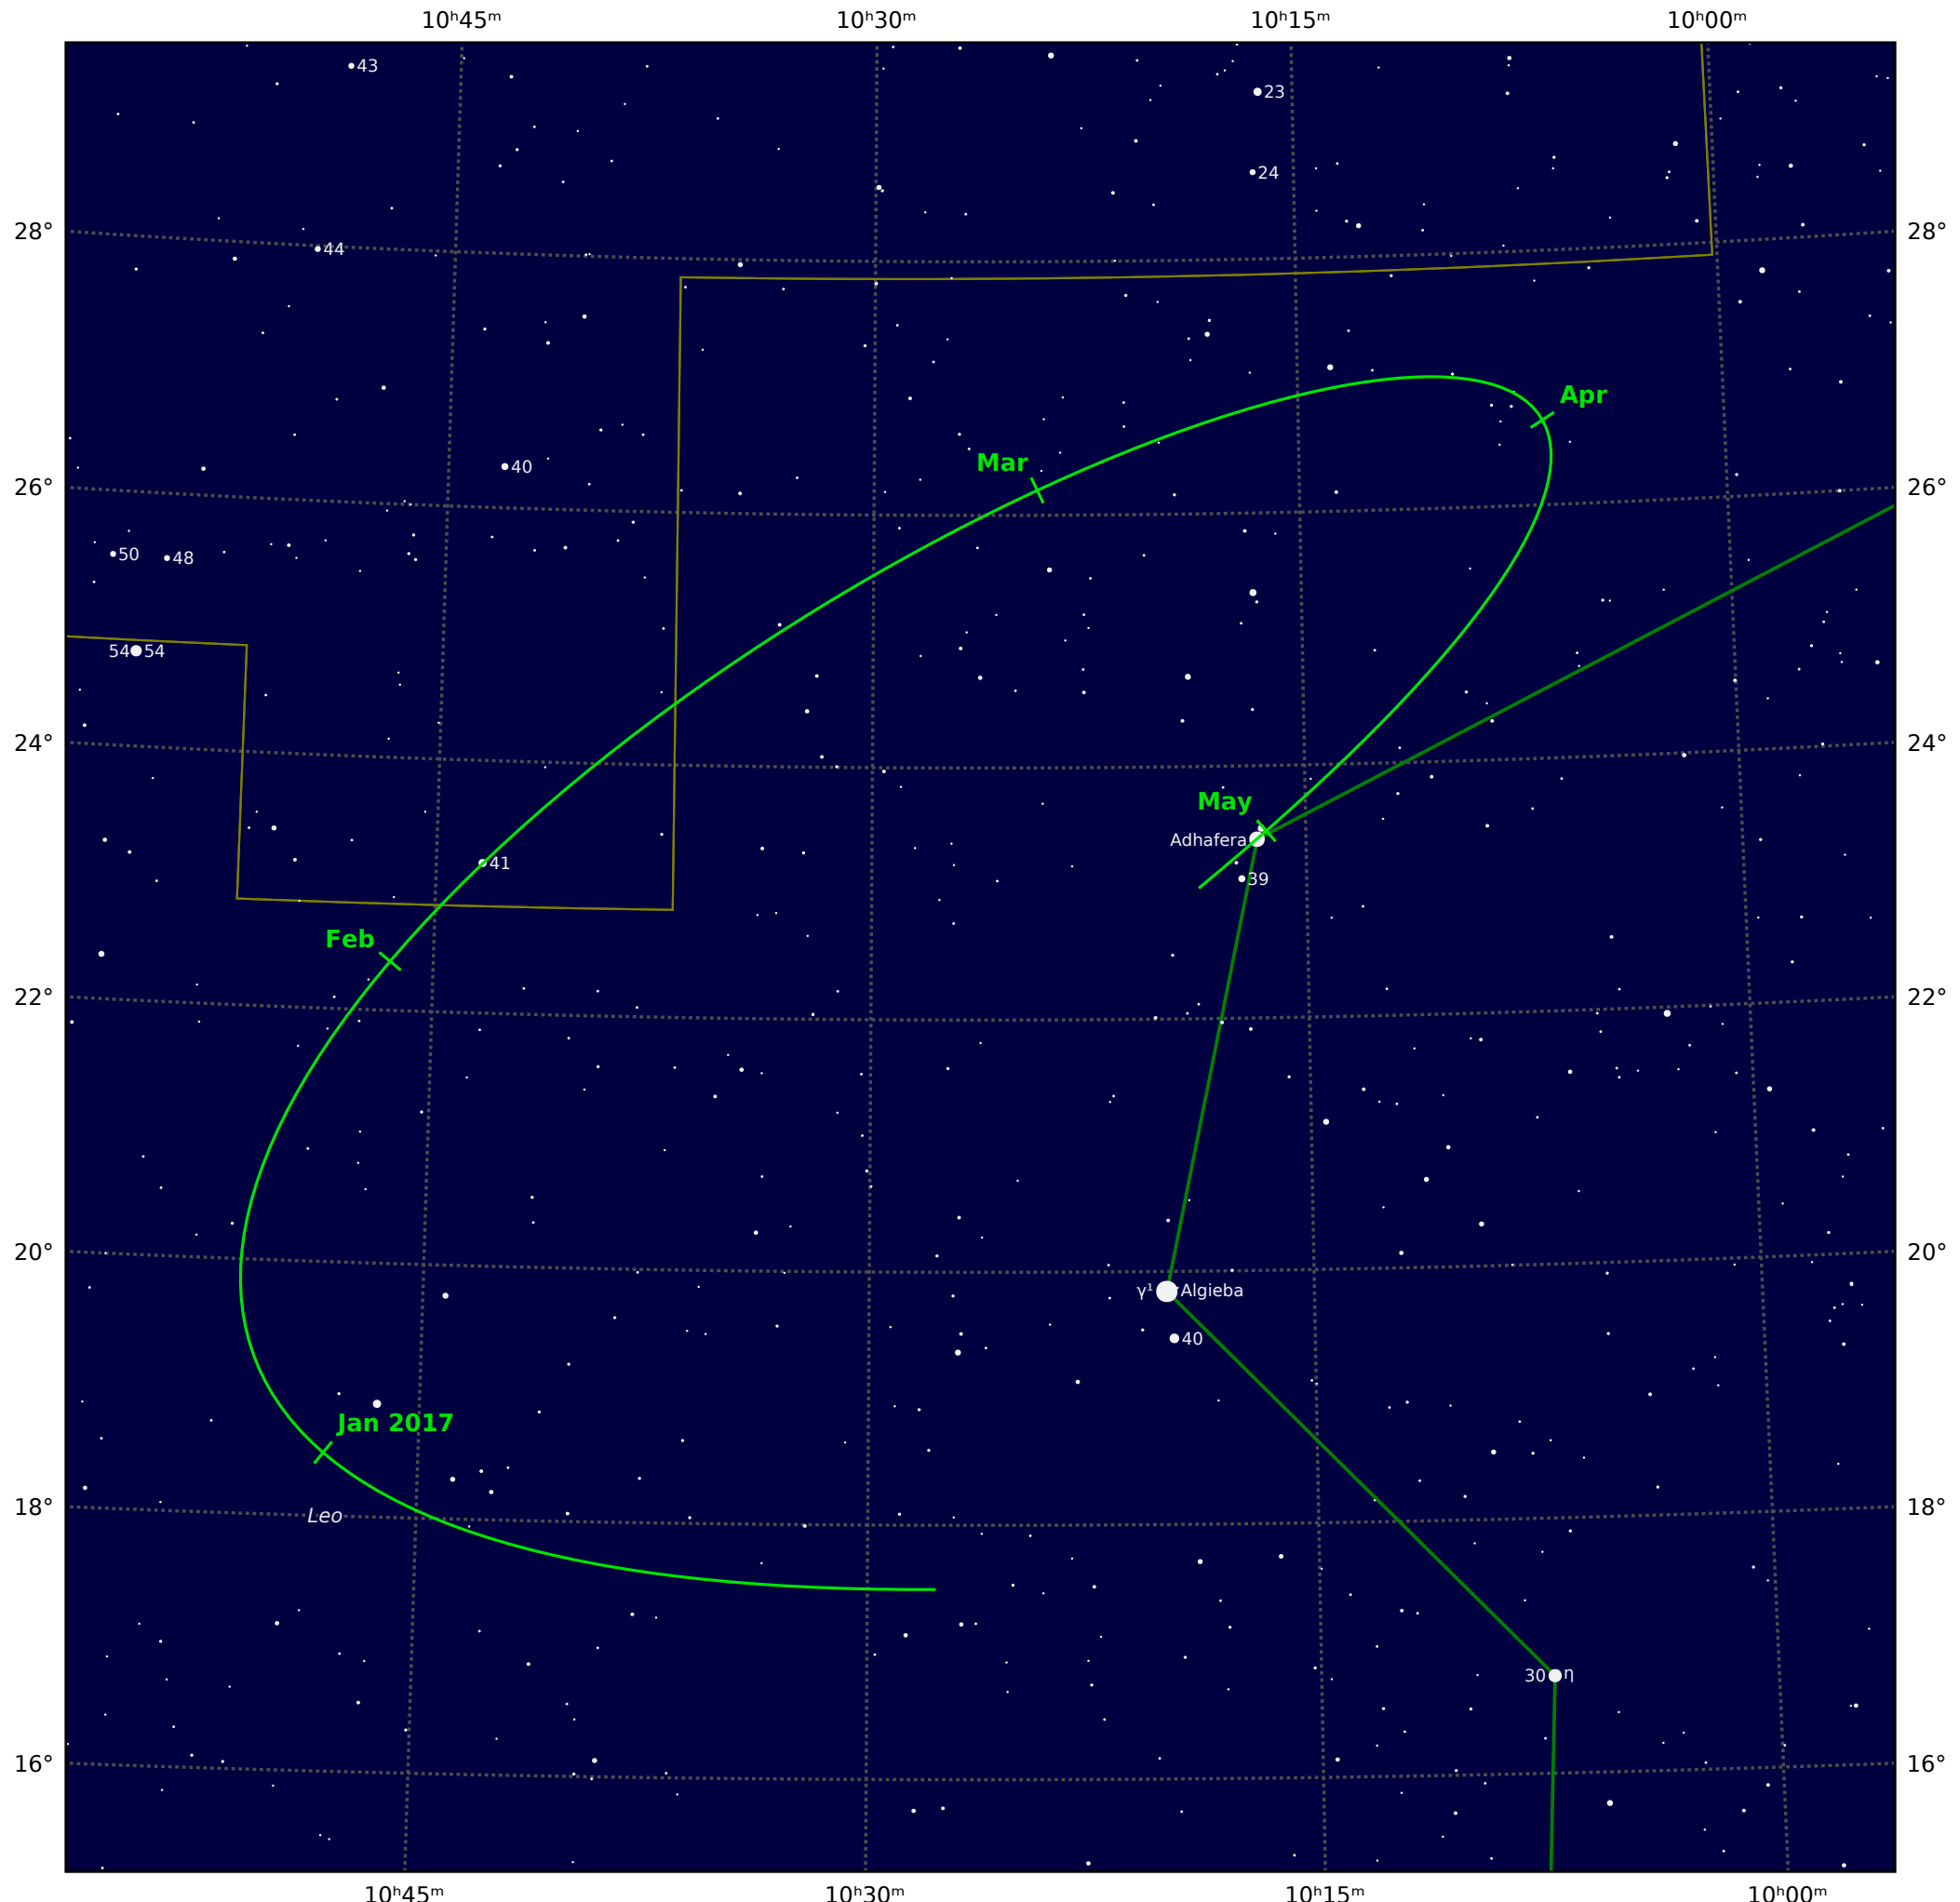

The path of Asteroid 14 Irene around opposition on 18 Feb 2017

© Dominic Ford 2011–2019. Downloaded from <https://in-the-sky.org>