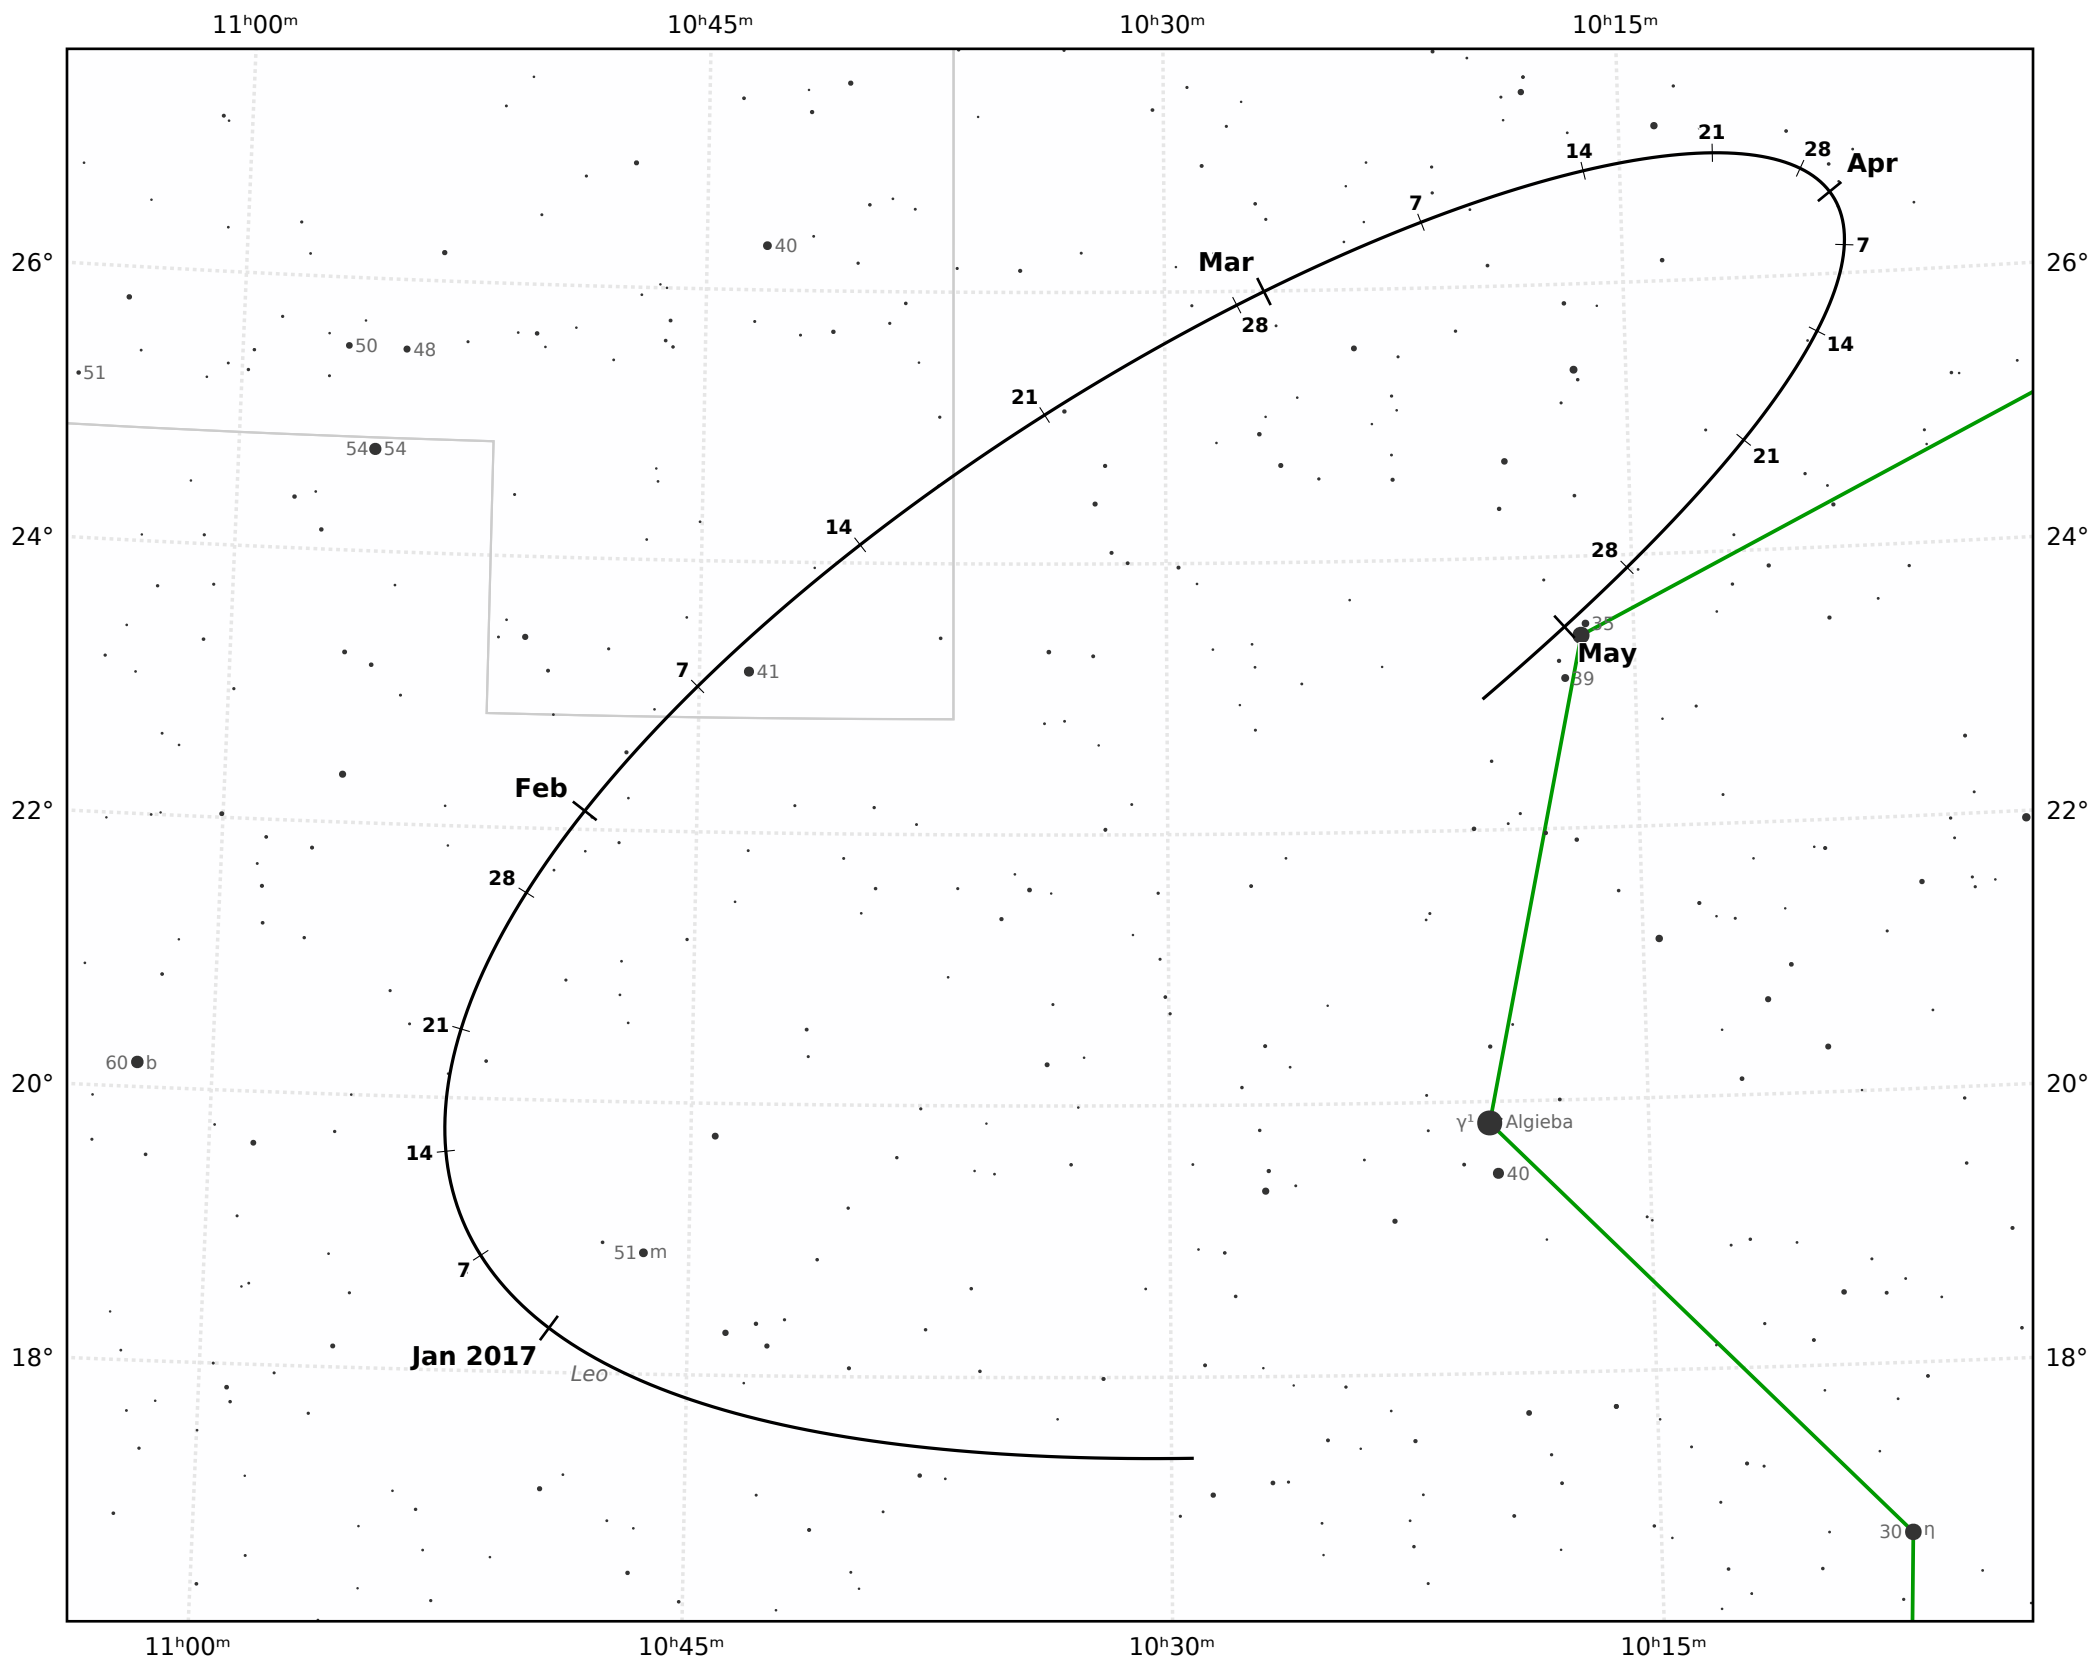

# The path of Asteroid 14 Irene around opposition on 19 Feb 2017

© Dominic Ford 2011-2021. Downloaded from <https://in-the-sky.org>

Magnitude scale: 9.5 9.0 8.5 8.0 7.5 7.0 6.5 6.0 5.5 5.0 4.5 4.0 3.5 3.0  
 ● 2.5 ● 2.0