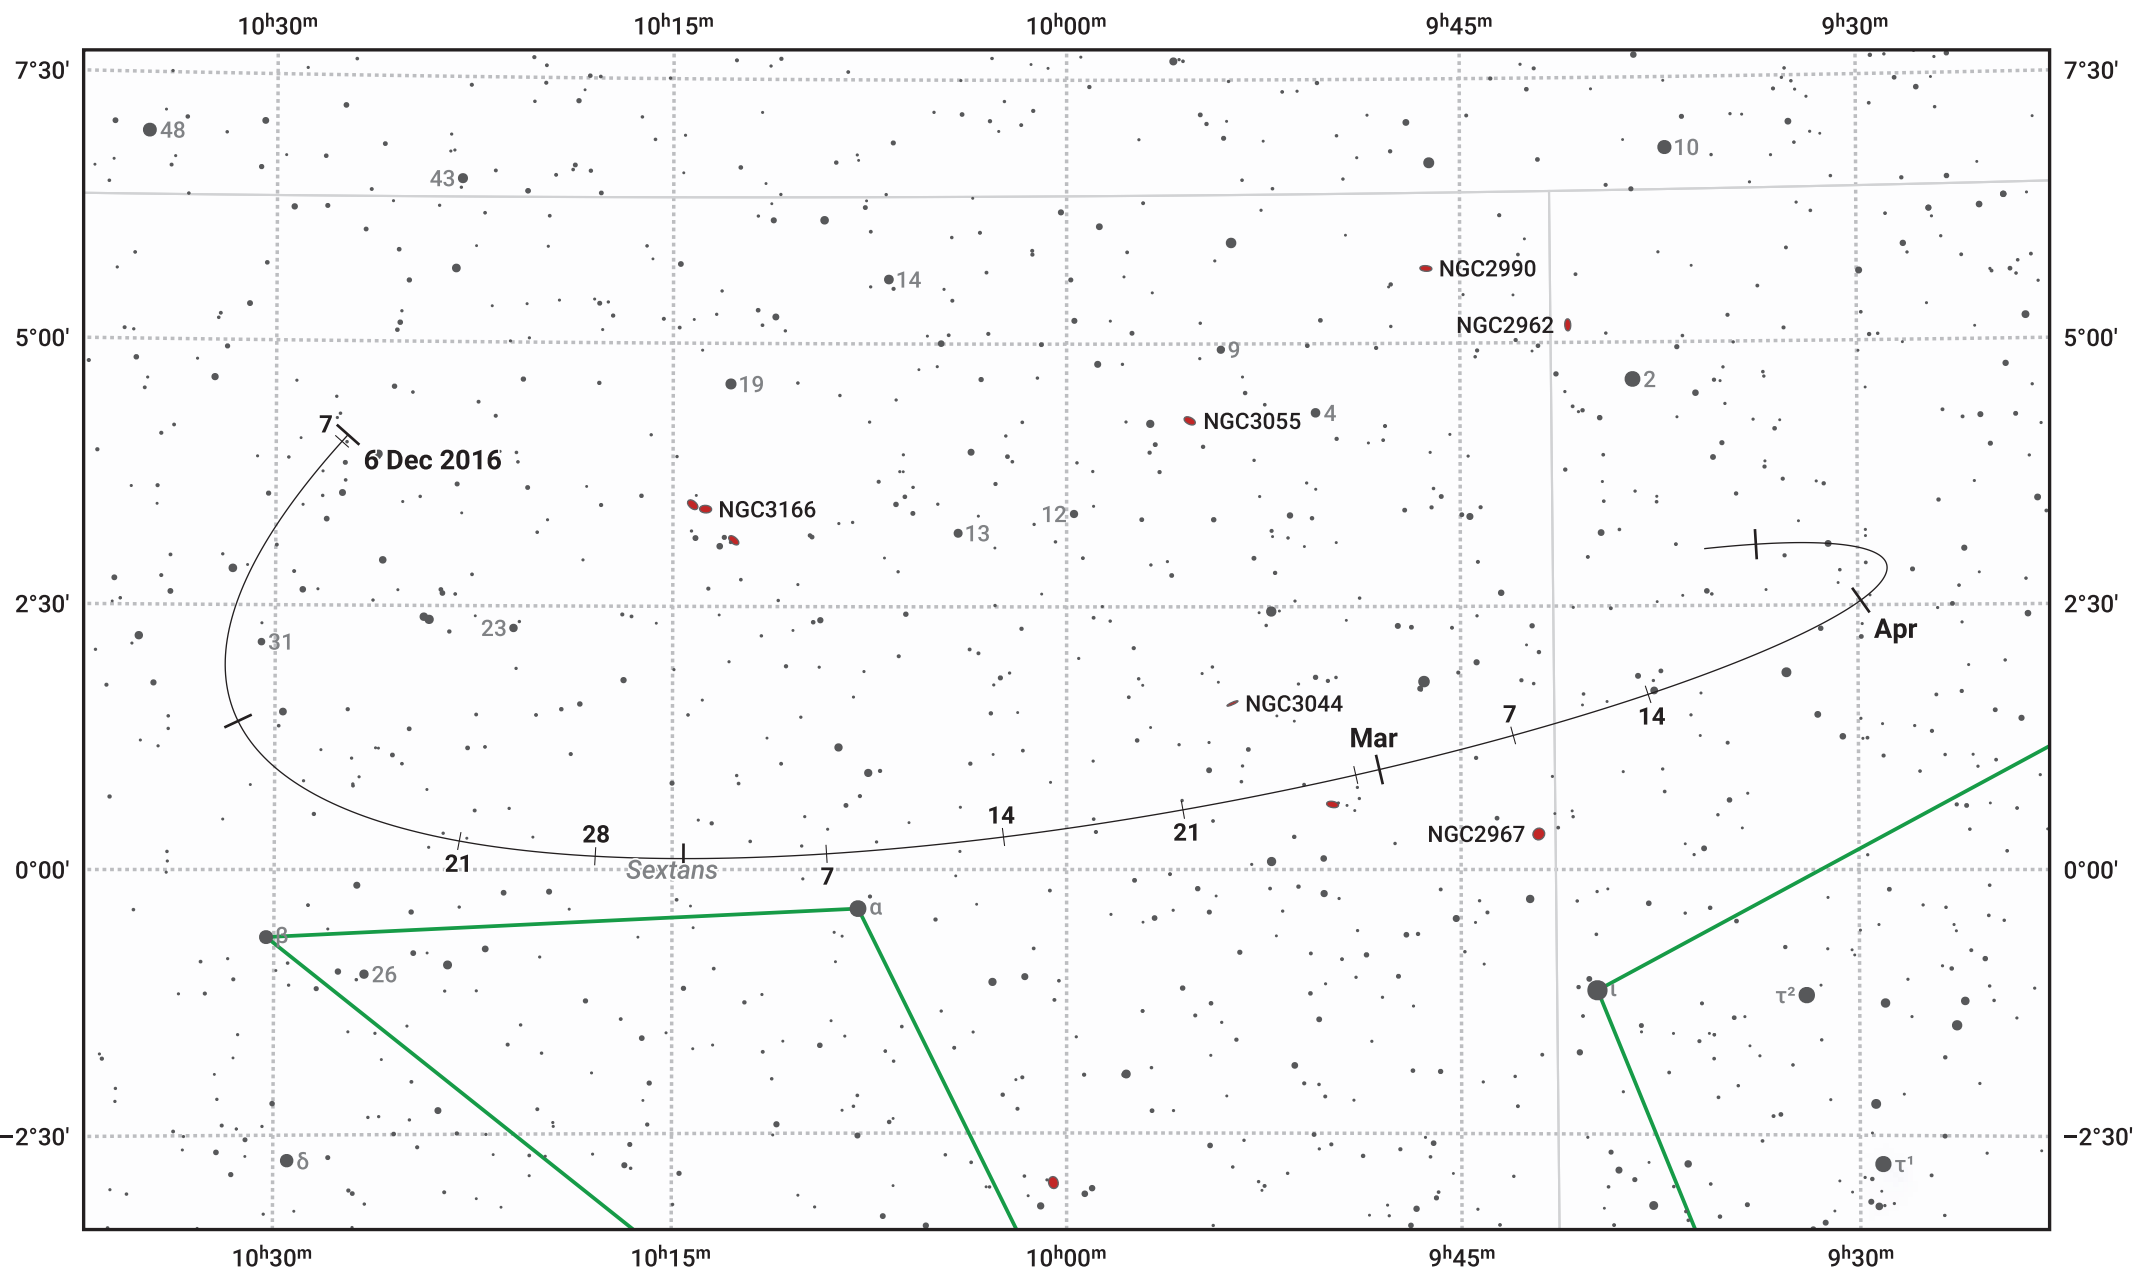

The path of Asteroid 15 Eunomia around opposition on 19 Feb 2017

© Dominic Ford 2011–2024. Date markers placed at midnight UTC. Downloaded from <https://in-the-sky.org>

Magnitude scale: 10.0 9.0 8.0 7.0 6.0 5.0 4.0 3.0

— Ecliptic Plane

- Galaxy
- Bright nebula
- Open cluster
- ⊕ Globular cluster

Date	Mag
2017 Jan 1	10.1
2017 Feb 1	9.6
2017 Feb 8	9.4
2017 Mar 1	9.5
2017 Apr 1	10.2
2017 Apr 15	10.5
2017 May 1	10.7