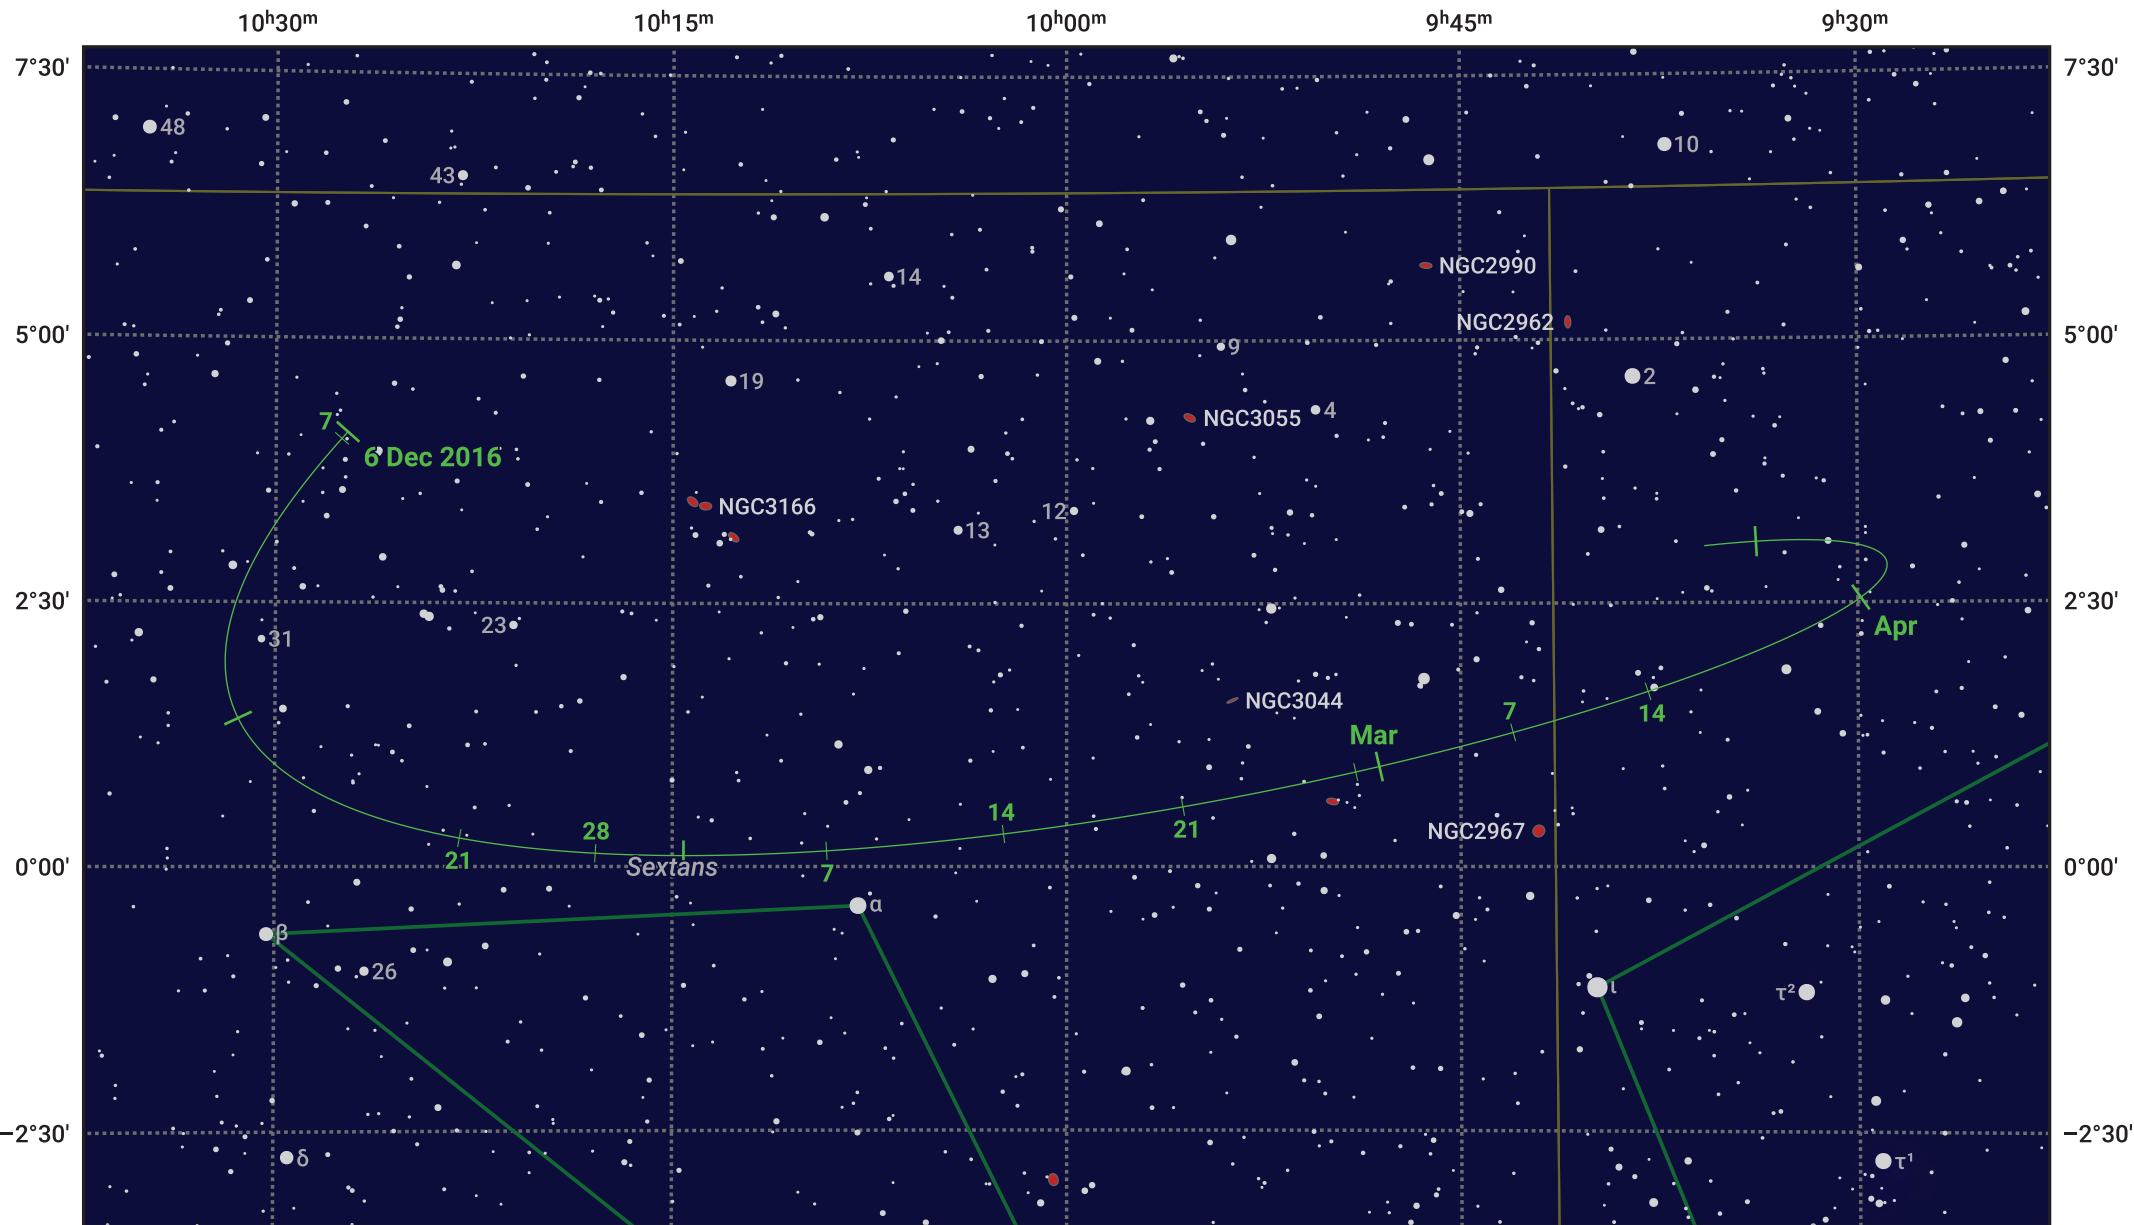

# The path of Asteroid 15 Eunomia around opposition on 19 Feb 2017

© Dominic Ford 2011–2024. Date markers placed at midnight UTC. Downloaded from <https://in-the-sky.org>

Magnitude scale: ● 10.0 ● 9.0 ● 8.0 ● 7.0 ● 6.0 ● 5.0 ● 4.0 ● 3.0

— Ecliptic Plane

- Galaxy
- Bright nebula
- Open cluster
- ⊕ Globular cluster

Date	Mag
2017 Jan 1	10.1
2017 Feb 1	9.6
2017 Feb 8	9.4
2017 Mar 1	9.5
2017 Apr 1	10.2
2017 Apr 15	10.5
2017 May 1	10.7