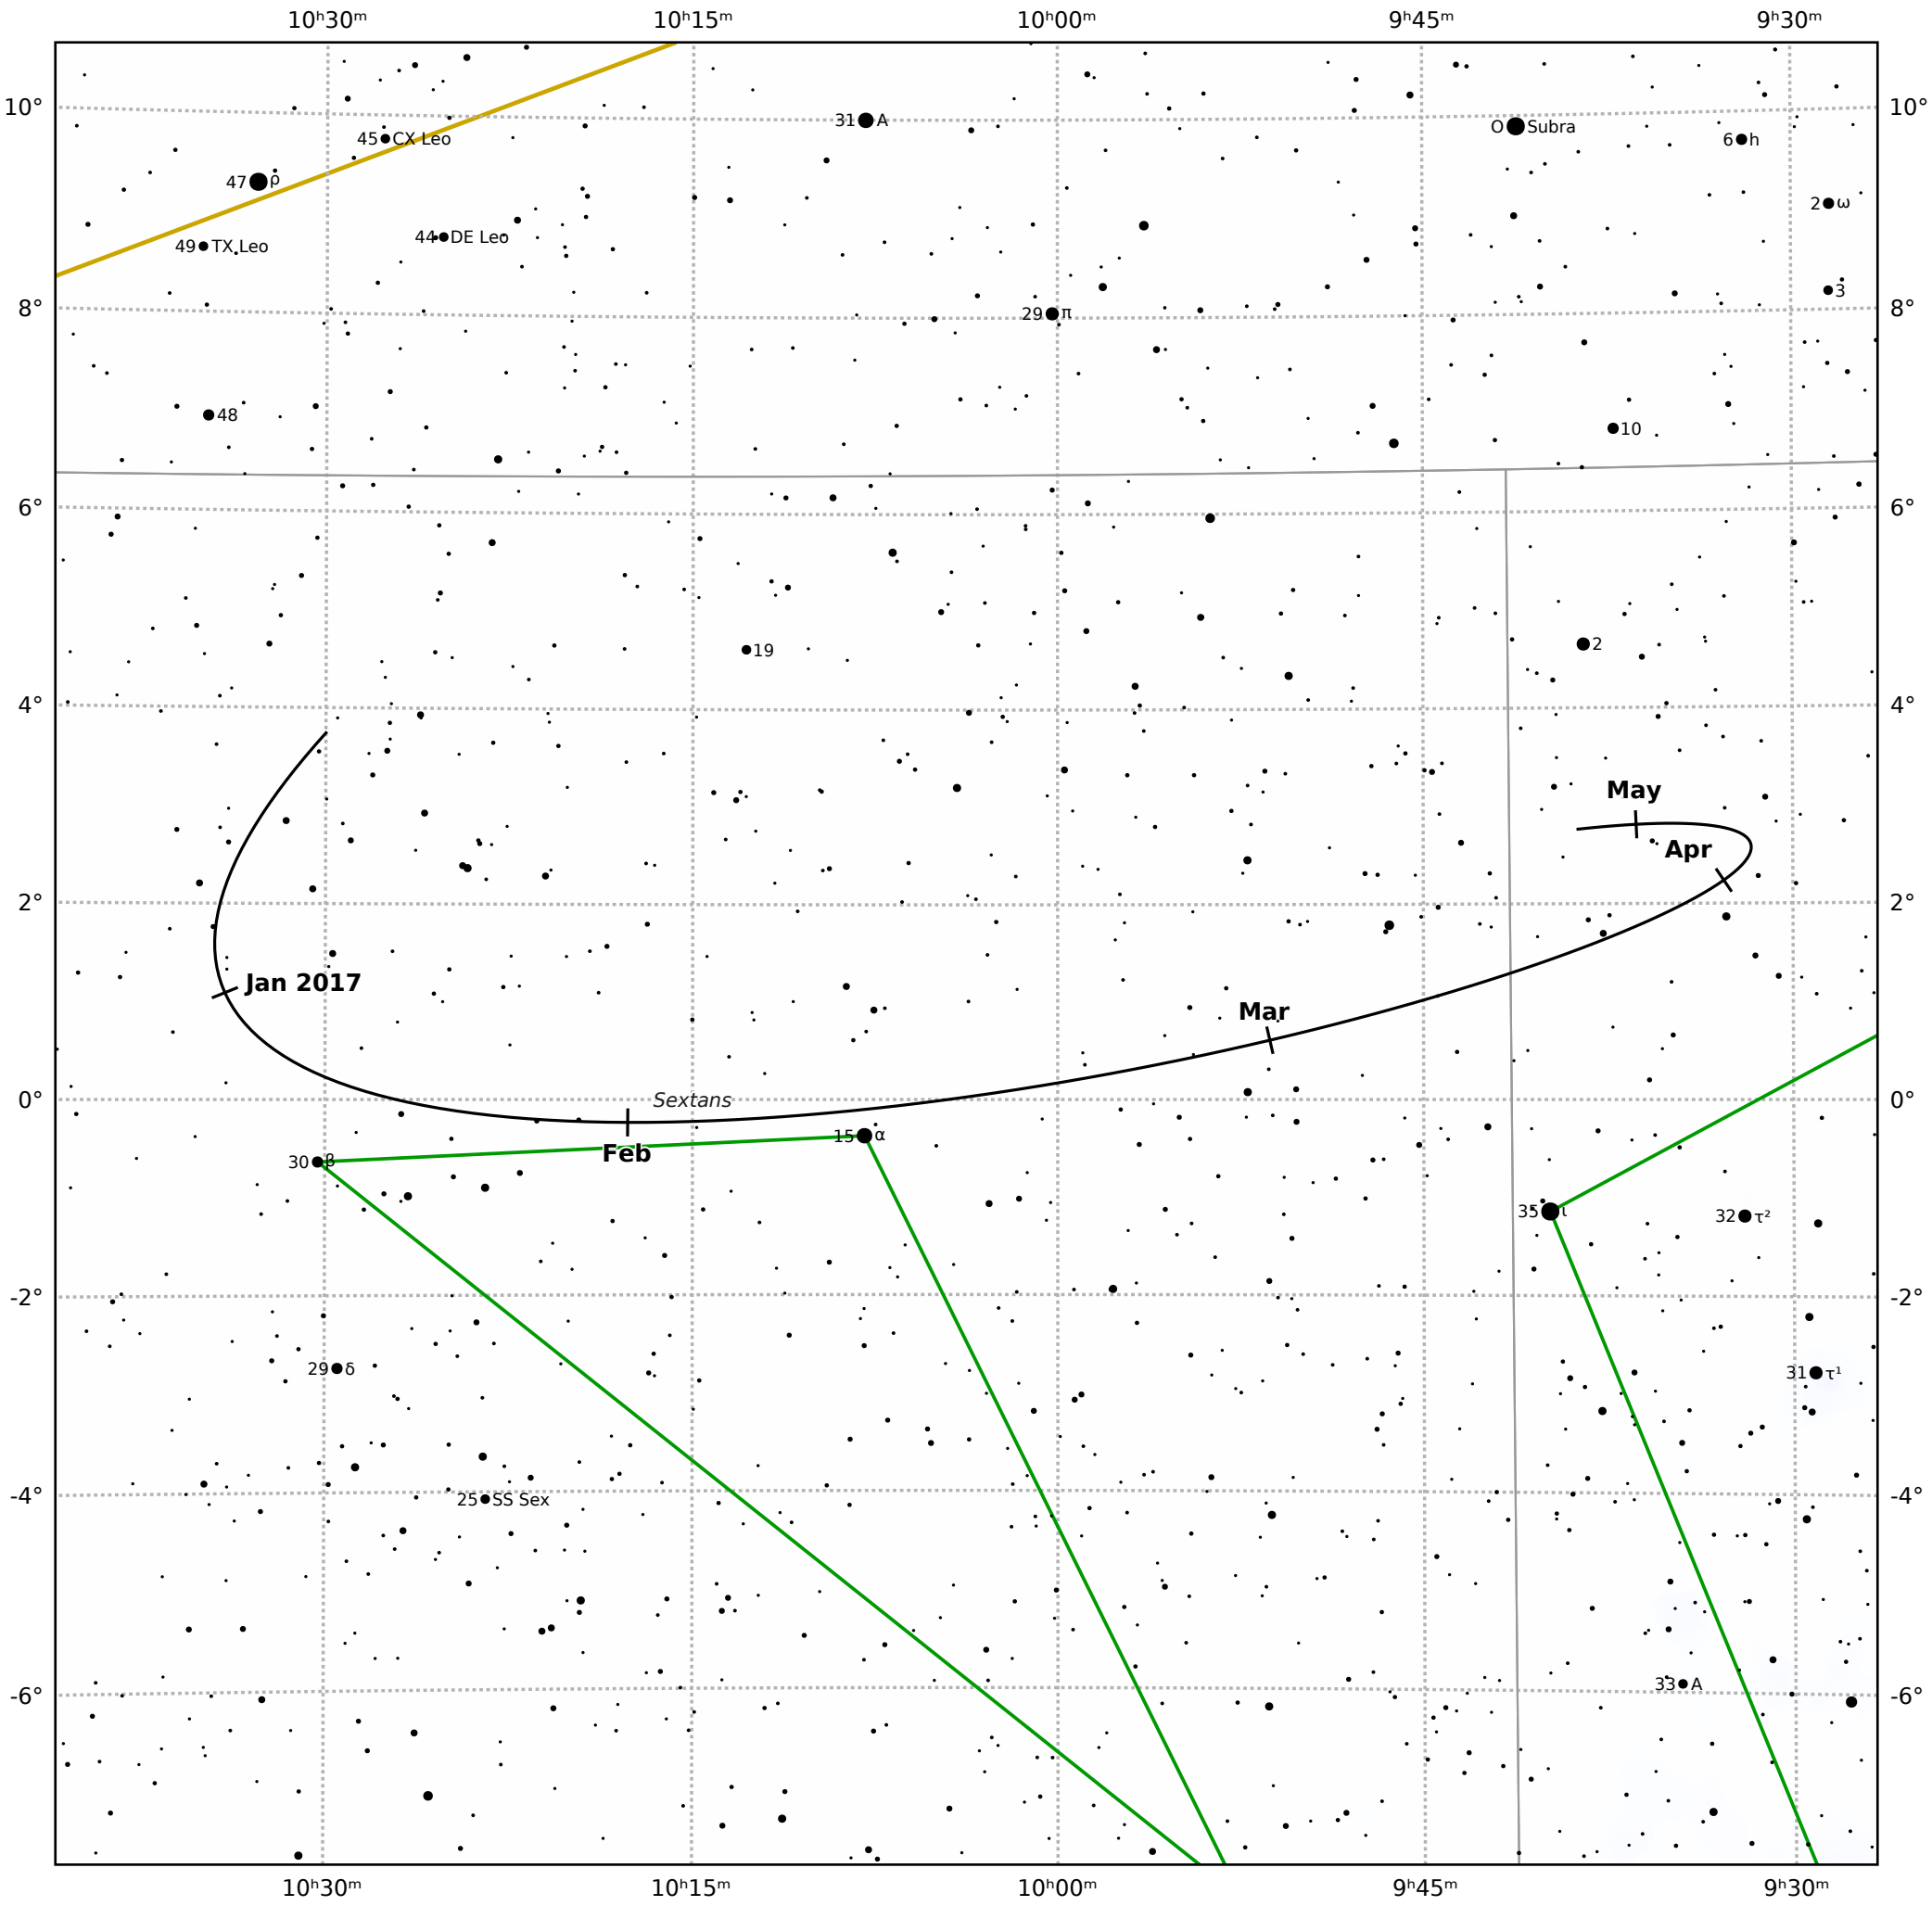

# The path of Asteroid 15 Eunomia around opposition on 20 Feb 2017

© Dominic Ford 2011-2019. Downloaded from <https://in-the-sky.org>

Magnitude scale: • 9.5 • 9.0 • 8.5 • 8.0 • 7.5 • 7.0 • 6.5 • 6.0 • 5.5 • 5.0 • 4.5 • 4.0

— Ecliptic Plane