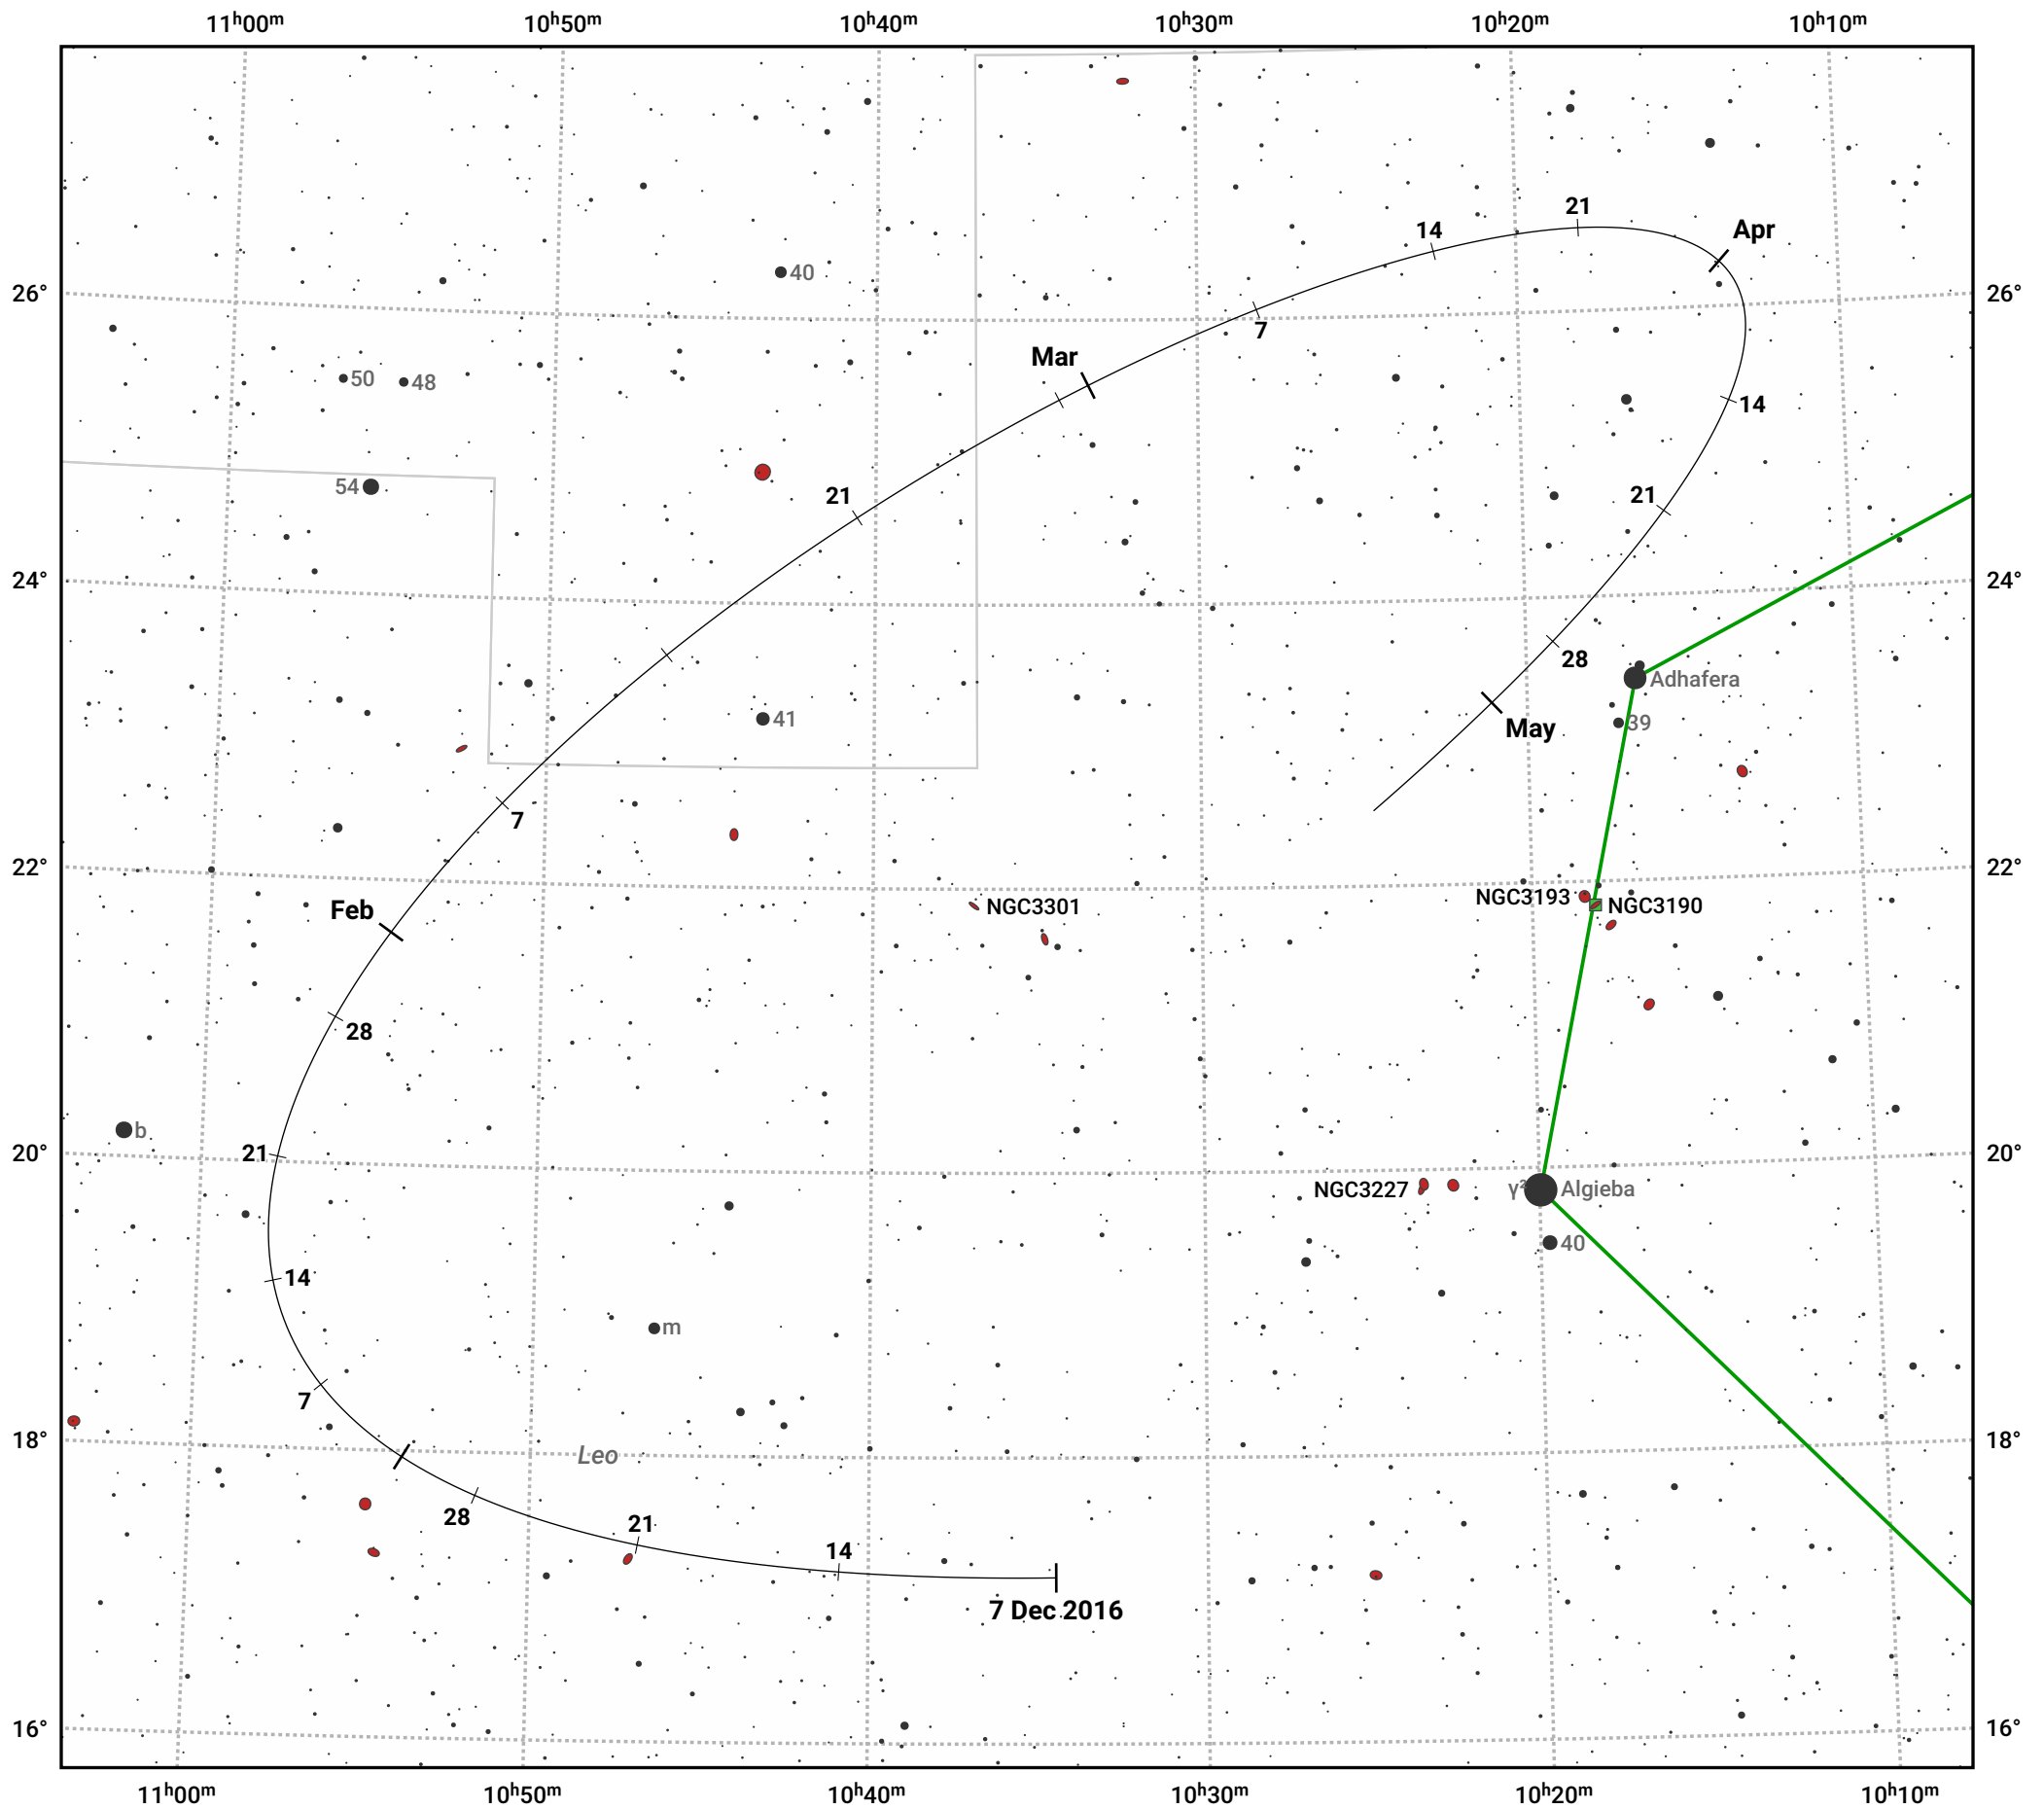

The path of Asteroid 14 Irene around opposition on 20 Feb 2017

© Dominic Ford 2011–2024. Date markers placed at midnight UTC. Downloaded from <https://in-the-sky.org>

Magnitude scale: 11.0 10.0 9.0 8.0 7.0 6.0 5.0 4.0 3.0 2.0

— Ecliptic Plane

Galaxy Bright nebula Open cluster Globular cluster

Date	Mag	Phase
2017 Jan 1	10.4	97%
2017 Jan 22	9.9	98%
2017 Feb 1	9.6	99%
2017 Mar 1	9.3	100%
2017 Apr 1	9.9	97%
2017 May 1	10.5	95%