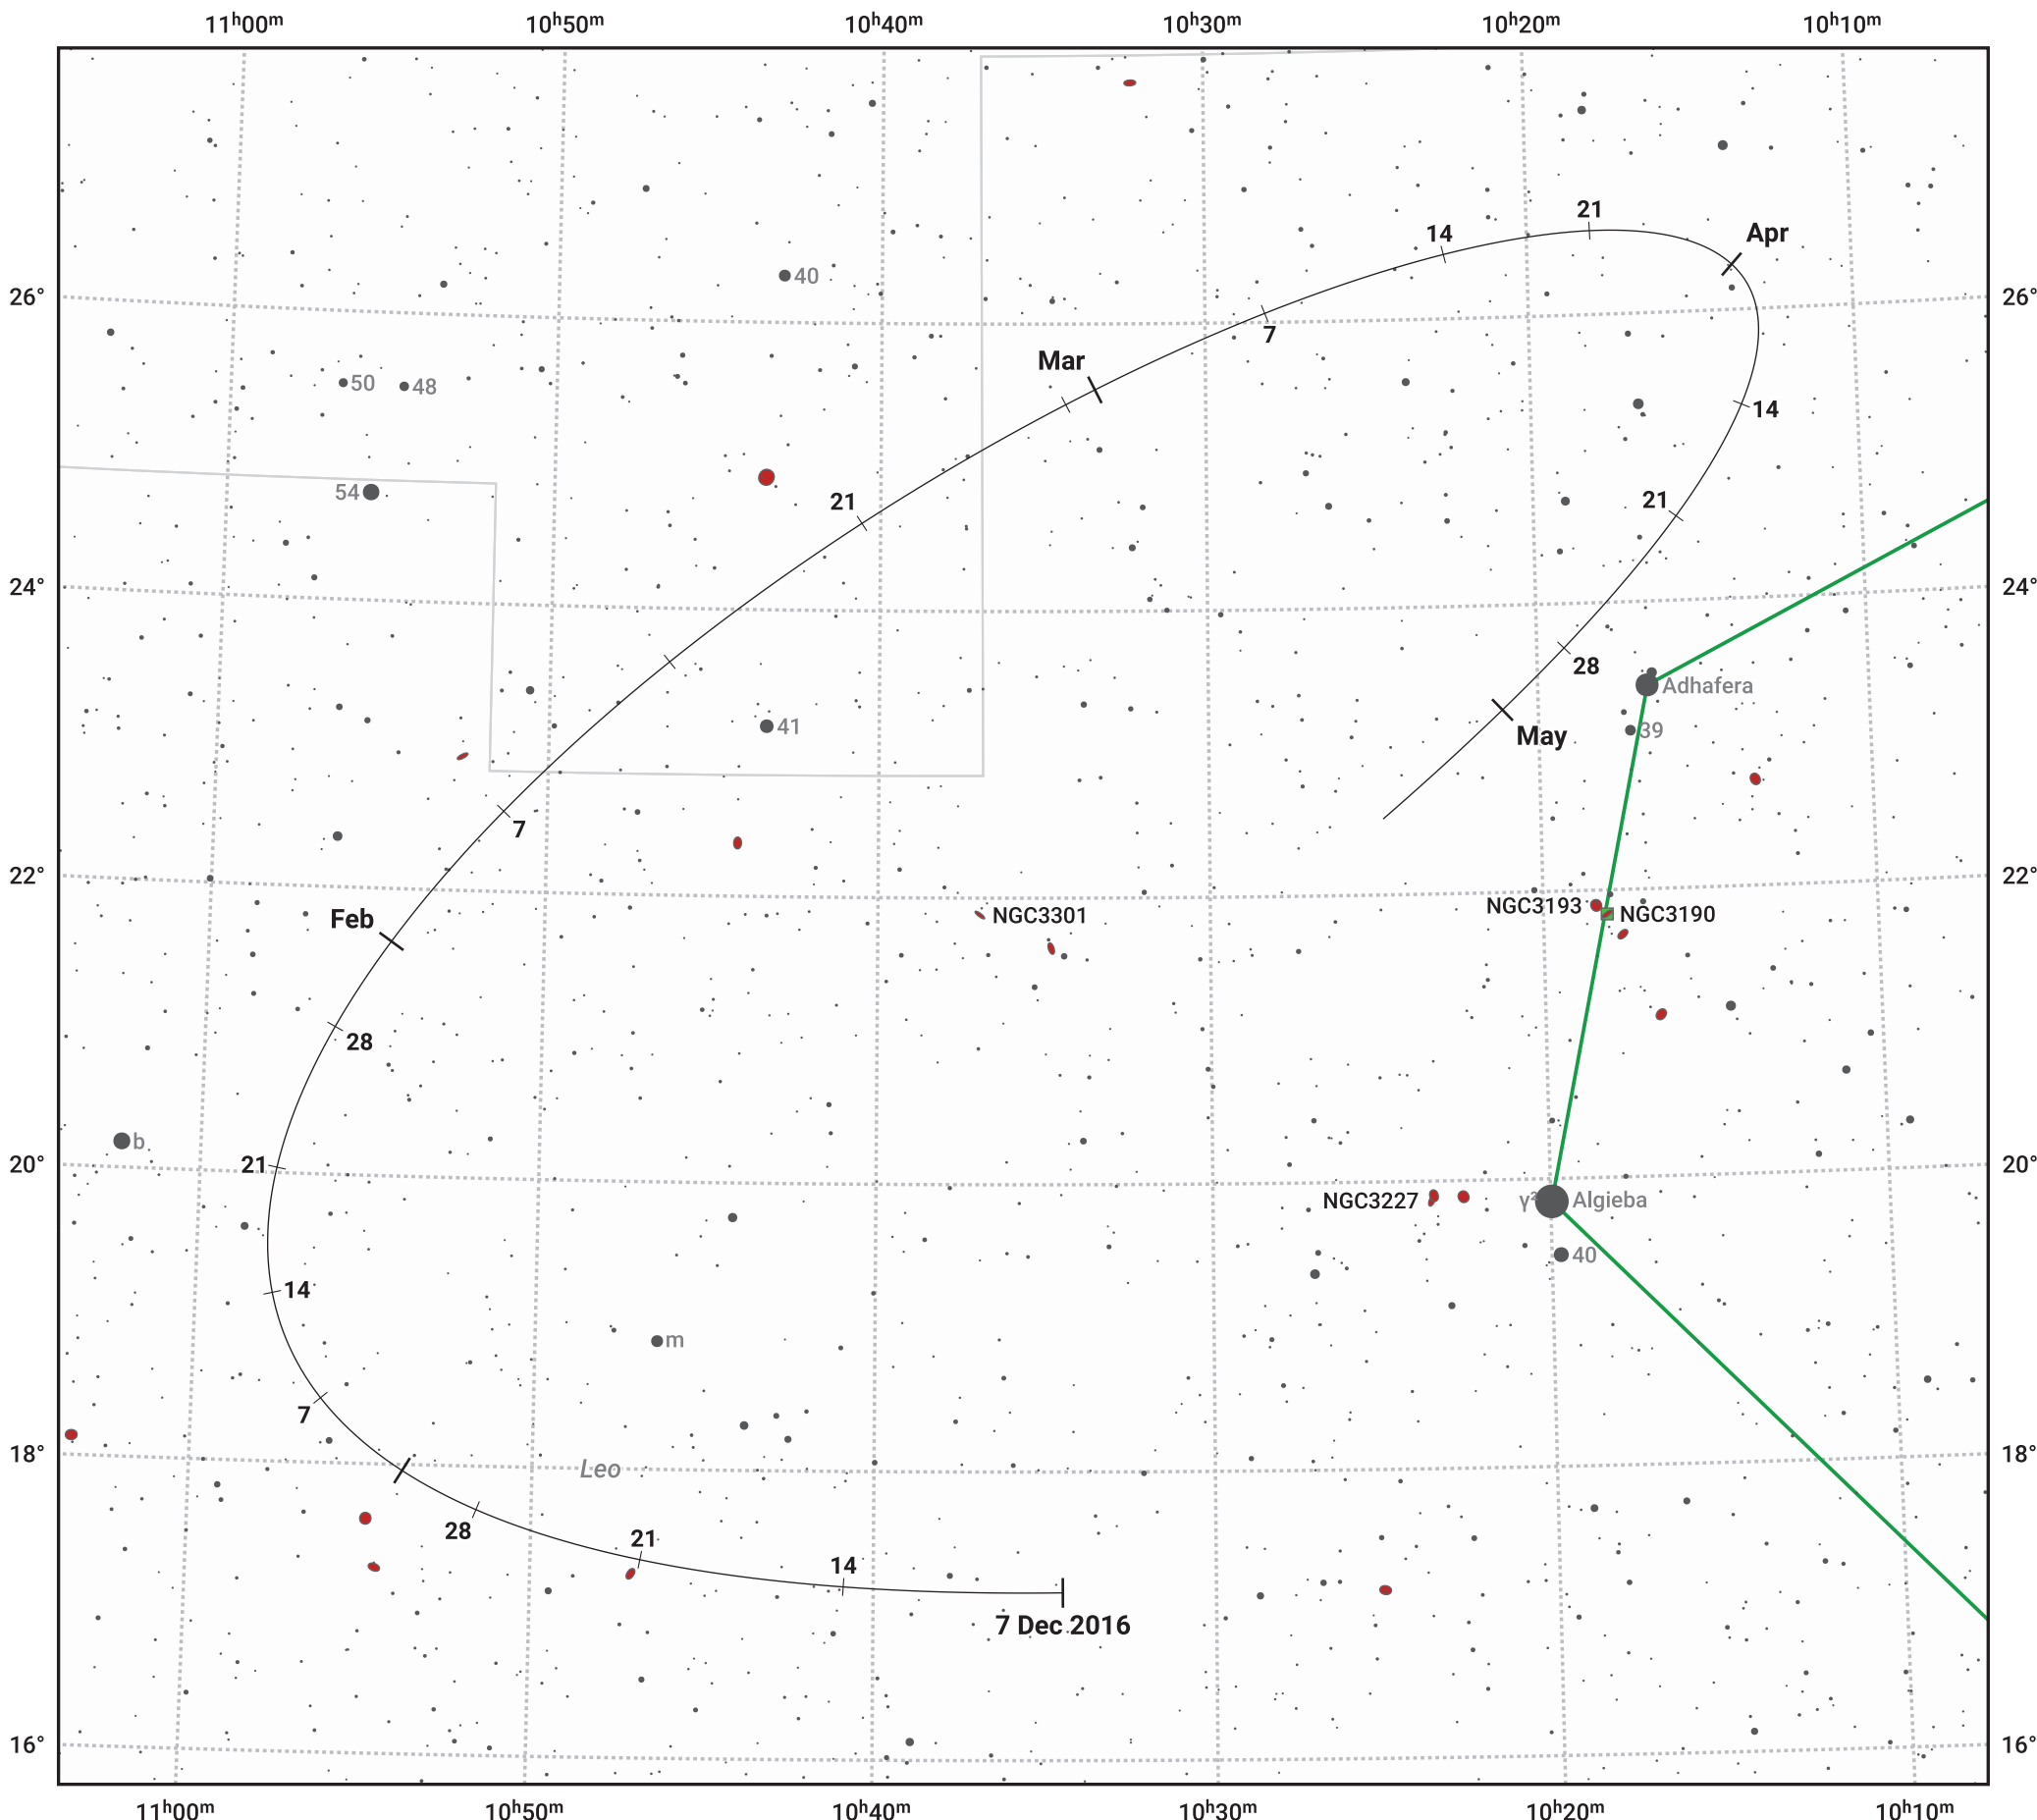

The path of Asteroid 14 Irene around opposition on 20 Feb 2017

© Dominic Ford 2011–2024. Date markers placed at midnight UTC. Downloaded from <https://in-the-sky.org>

Magnitude scale: 11.0 10.0 9.0 8.0 7.0 6.0 5.0 4.0 3.0 2.0

— Ecliptic Plane

Galaxy Bright nebula Open cluster Globular cluster

Date	Mag	Phase
2017 Jan 1	10.4	97%
2017 Jan 22	9.9	98%
2017 Feb 1	9.6	99%
2017 Mar 1	9.3	100%
2017 Apr 1	9.9	97%
2017 May 1	10.5	95%