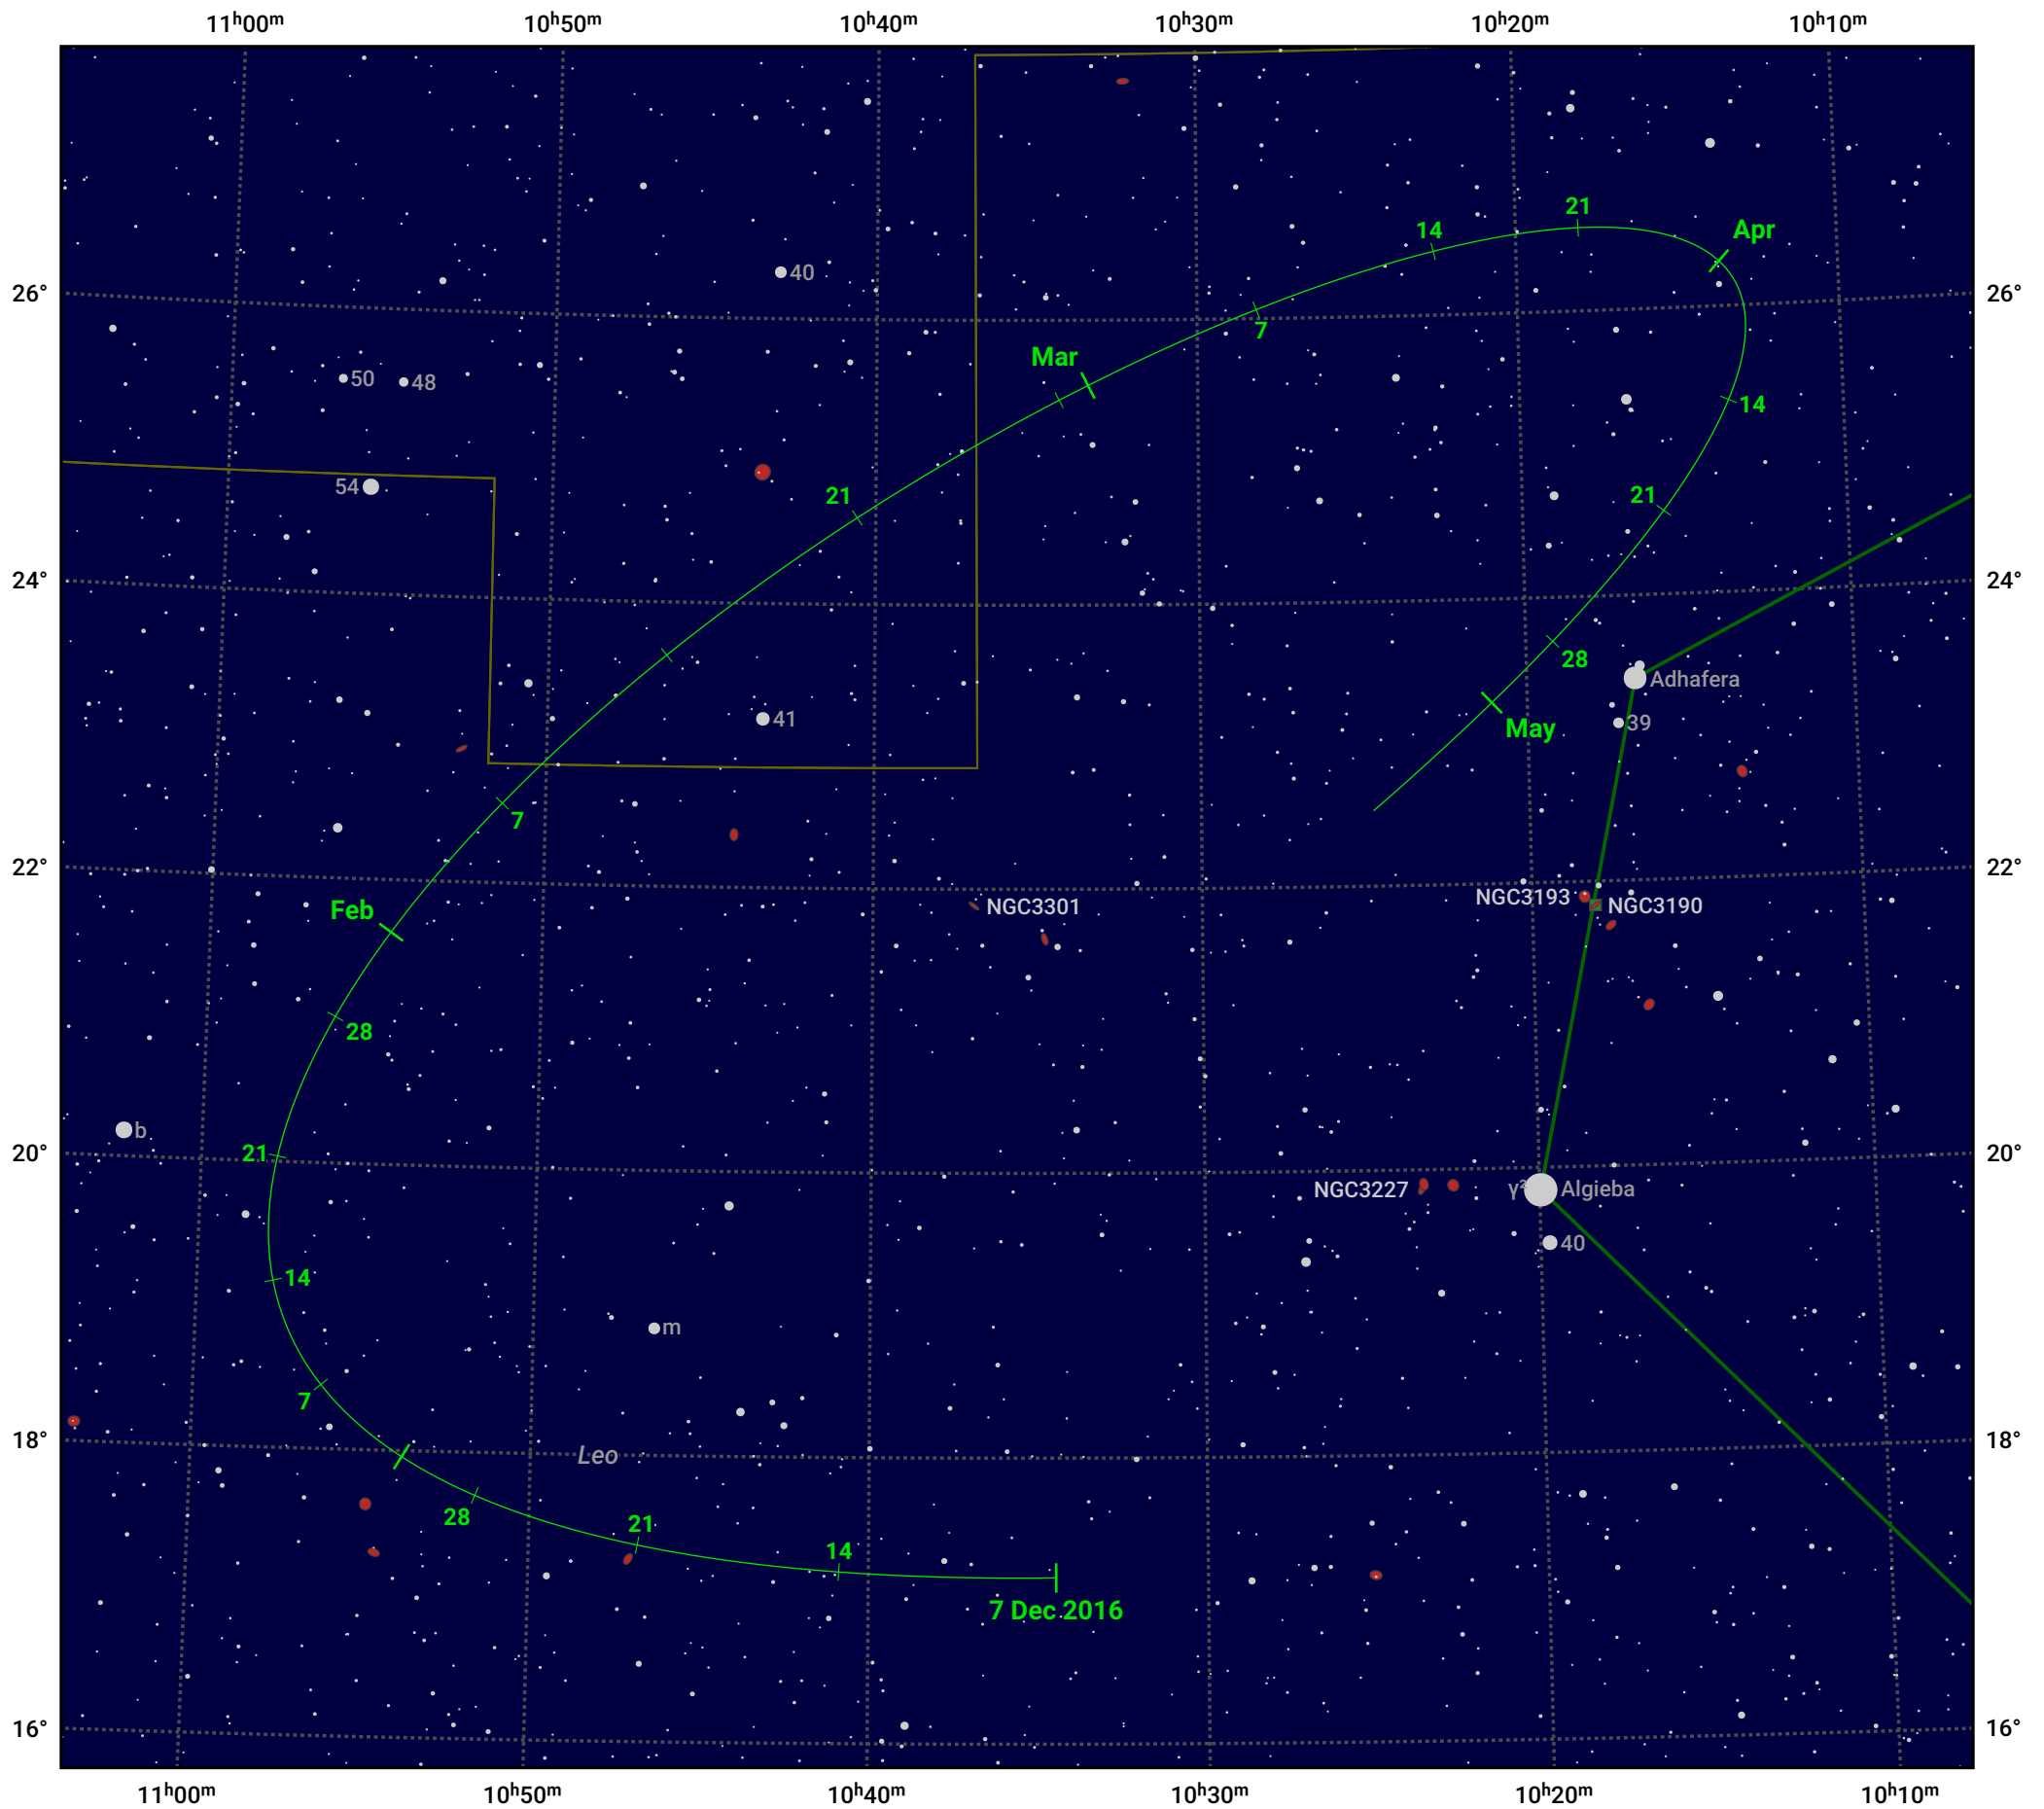

The path of Asteroid 14 Irene around opposition on 20 Feb 2017

© Dominic Ford 2011–2024. Date markers placed at midnight UTC. Downloaded from <https://in-the-sky.org>

Magnitude scale: 11.0 10.0 9.0 8.0 7.0 6.0 5.0 4.0 3.0 2.0

— Ecliptic Plane

Galaxy Bright nebula Open cluster Globular cluster

Date	Mag	Phase
2017 Jan 1	10.4	97%
2017 Jan 22	9.9	98%
2017 Feb 1	9.6	99%
2017 Mar 1	9.3	100%
2017 Apr 1	9.9	97%
2017 May 1	10.5	95%