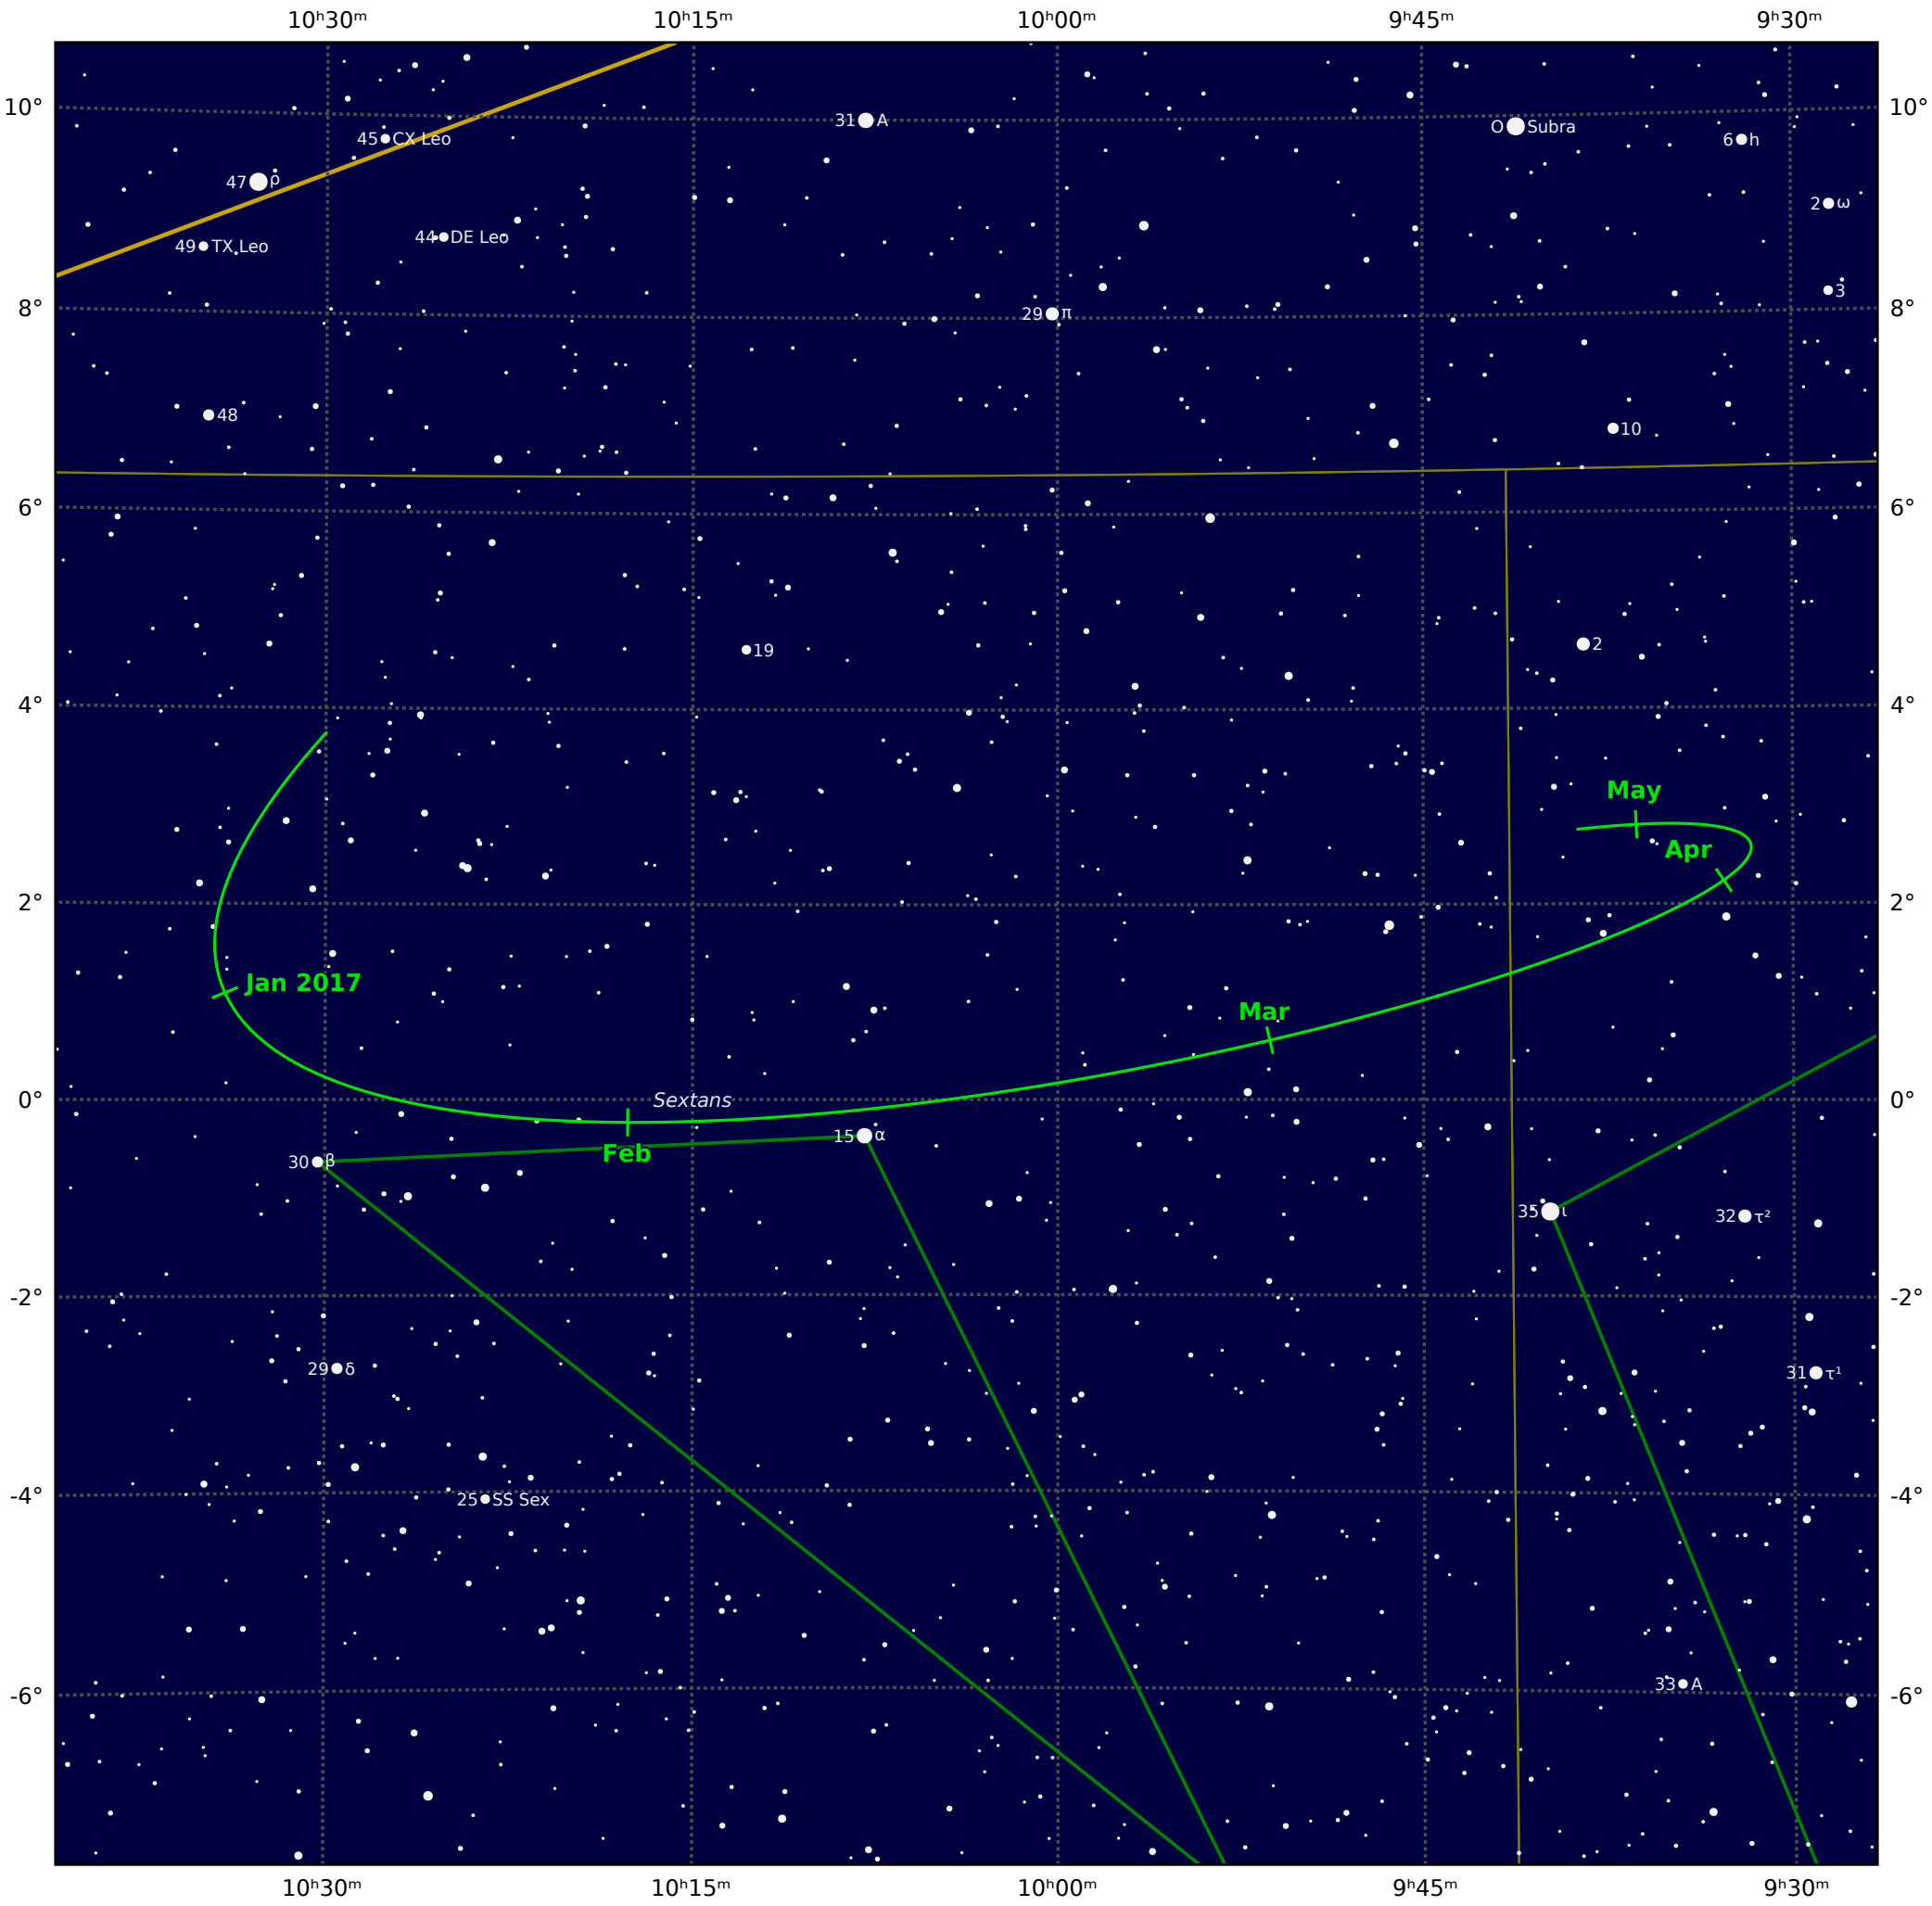

The path of Asteroid 15 Eunomia around opposition on 20 Feb 2017

© Dominic Ford 2011–2019. Downloaded from <https://in-the-sky.org>

Magnitude scale: • 9.5 • 9.0 • 8.5 • 8.0 • 7.5 • 7.0 • 6.5 • 6.0 • 5.5 • 5.0 • 4.5 • 4.0

— Ecliptic Plane