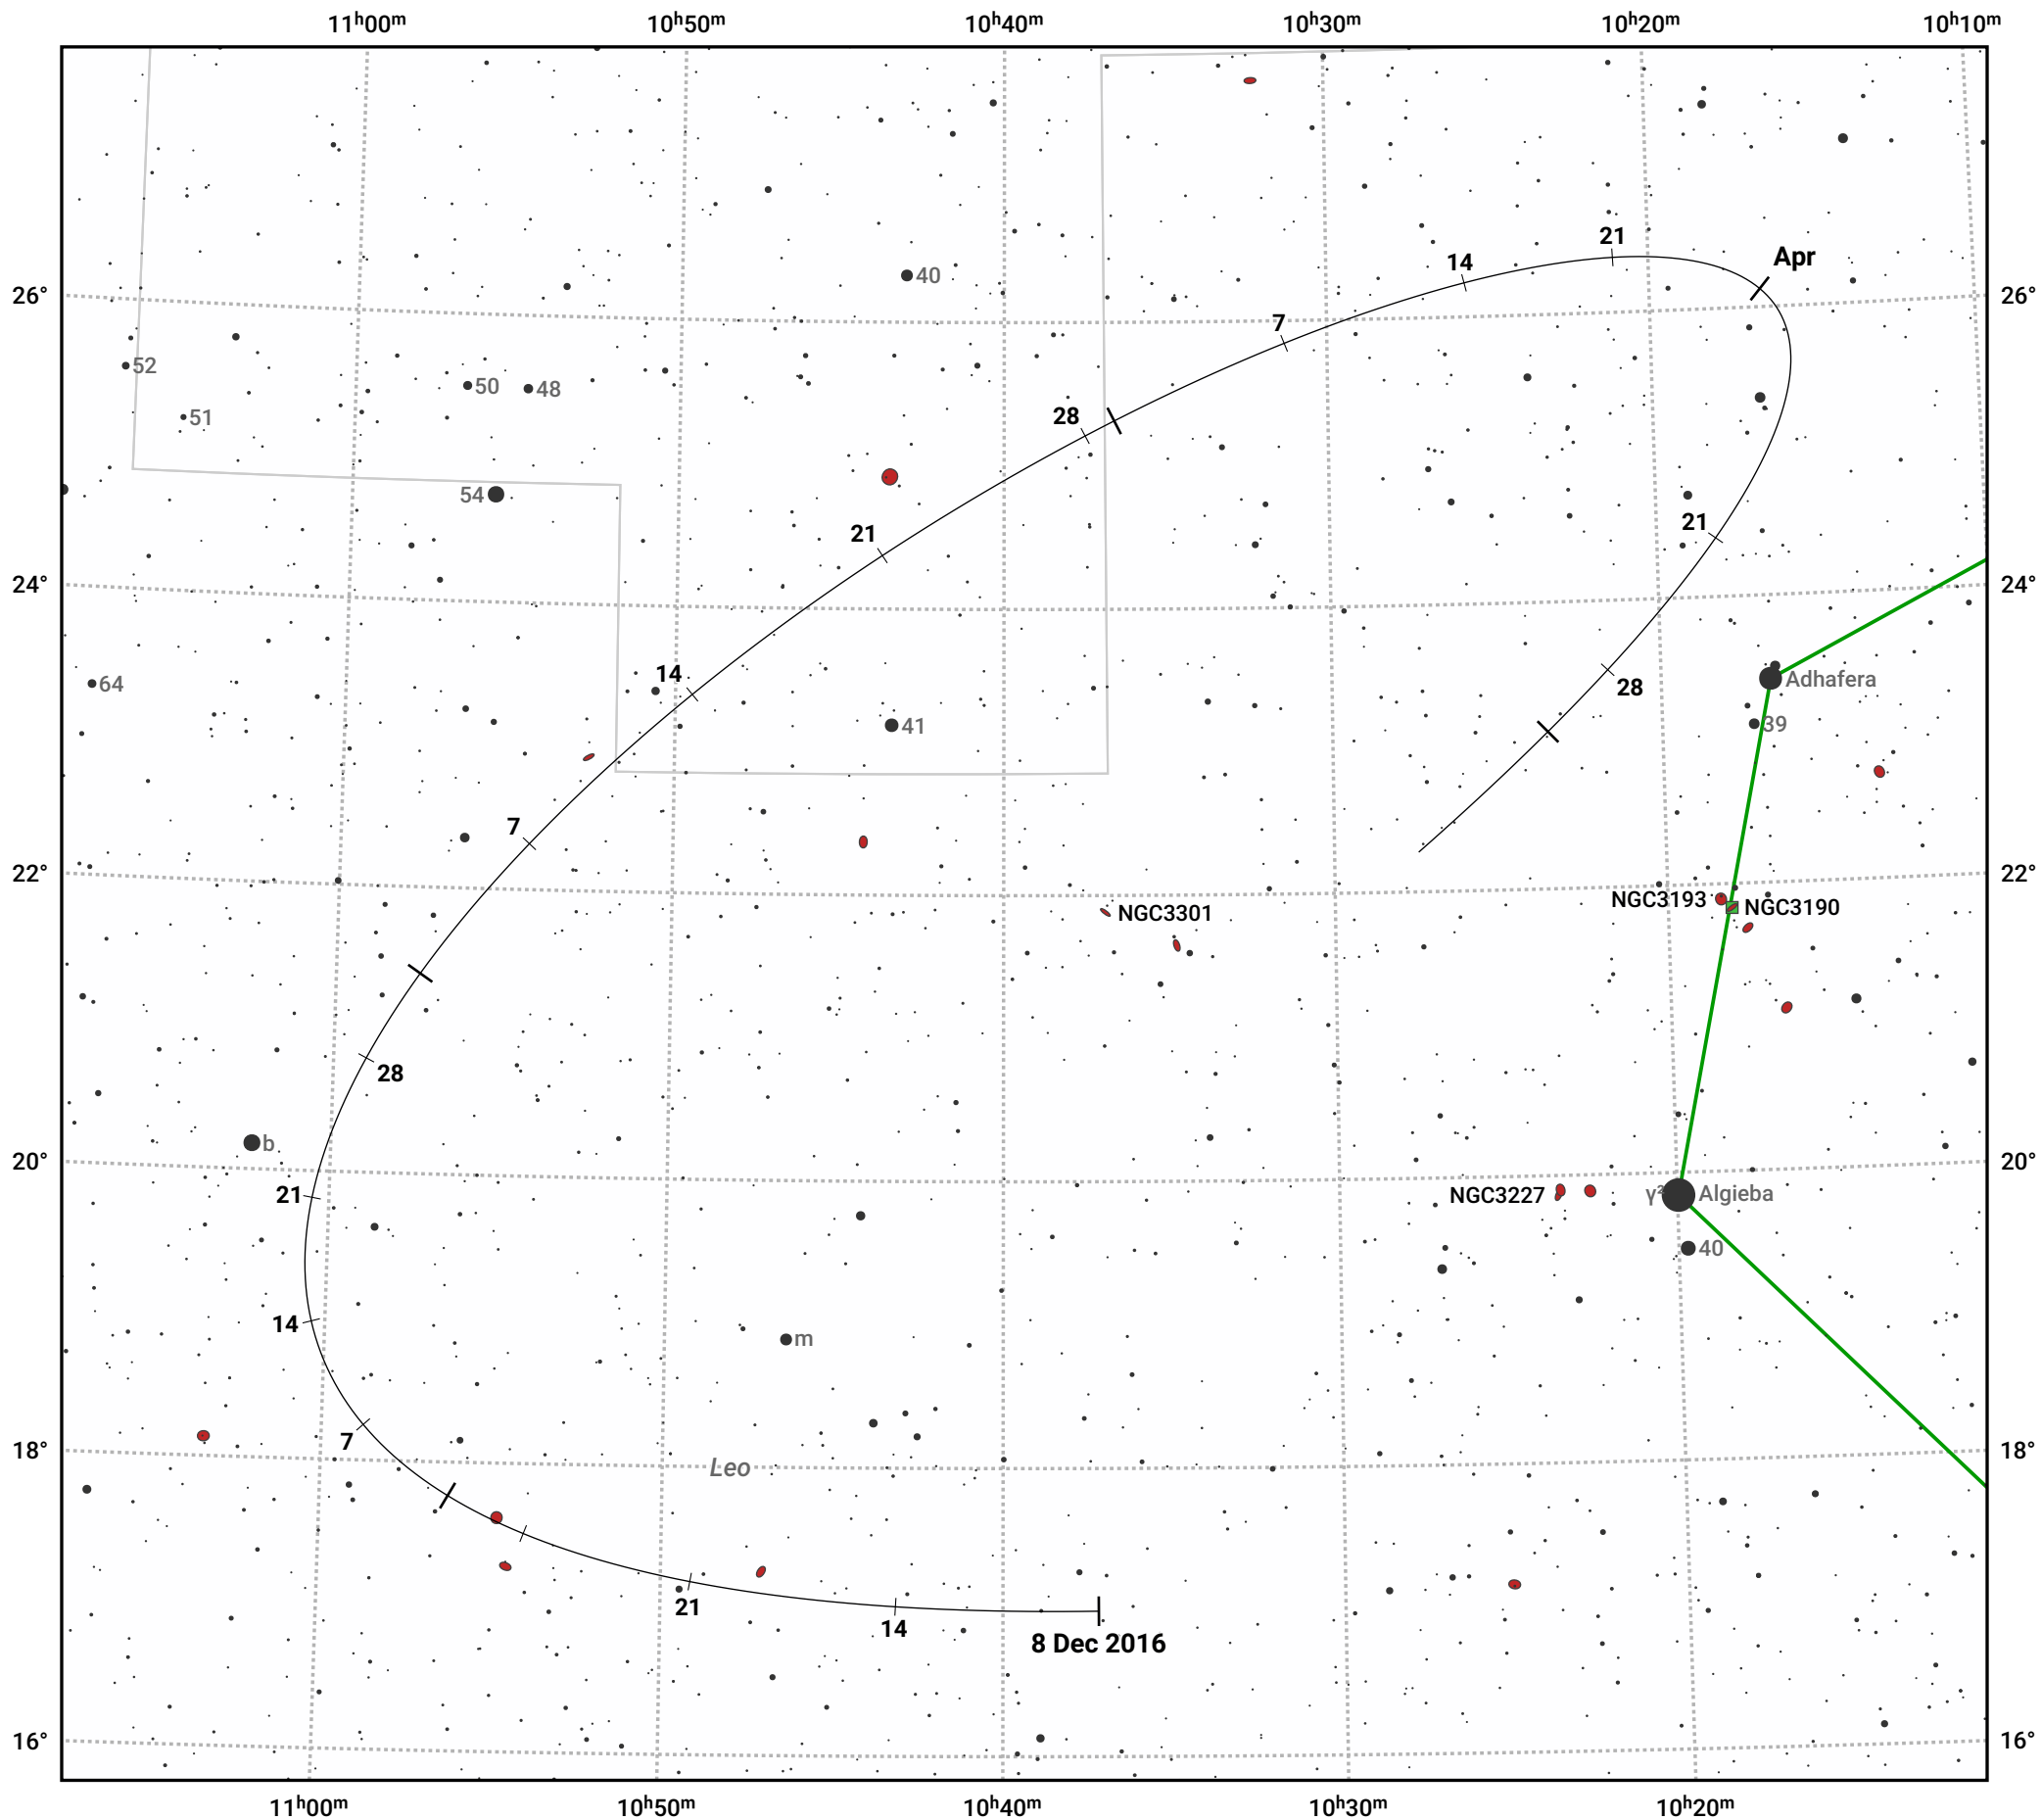

The path of Asteroid 14 Irene around opposition on 21 Feb 2017

© Dominic Ford 2011–2024. Date markers placed at midnight UTC. Downloaded from <https://in-the-sky.org>

Magnitude scale: 11.0 10.0 9.0 8.0 7.0 6.0 5.0 4.0 3.0 2.0

— Ecliptic Plane

Galaxy Bright nebula Open cluster Globular cluster

Date	Mag	Phase
2017 Jan 1	10.4	96%
2017 Jan 22	9.9	98%
2017 Feb 1	9.6	99%
2017 Mar 1	9.3	100%
2017 Apr 1	9.9	97%
2017 May 1	10.5	95%