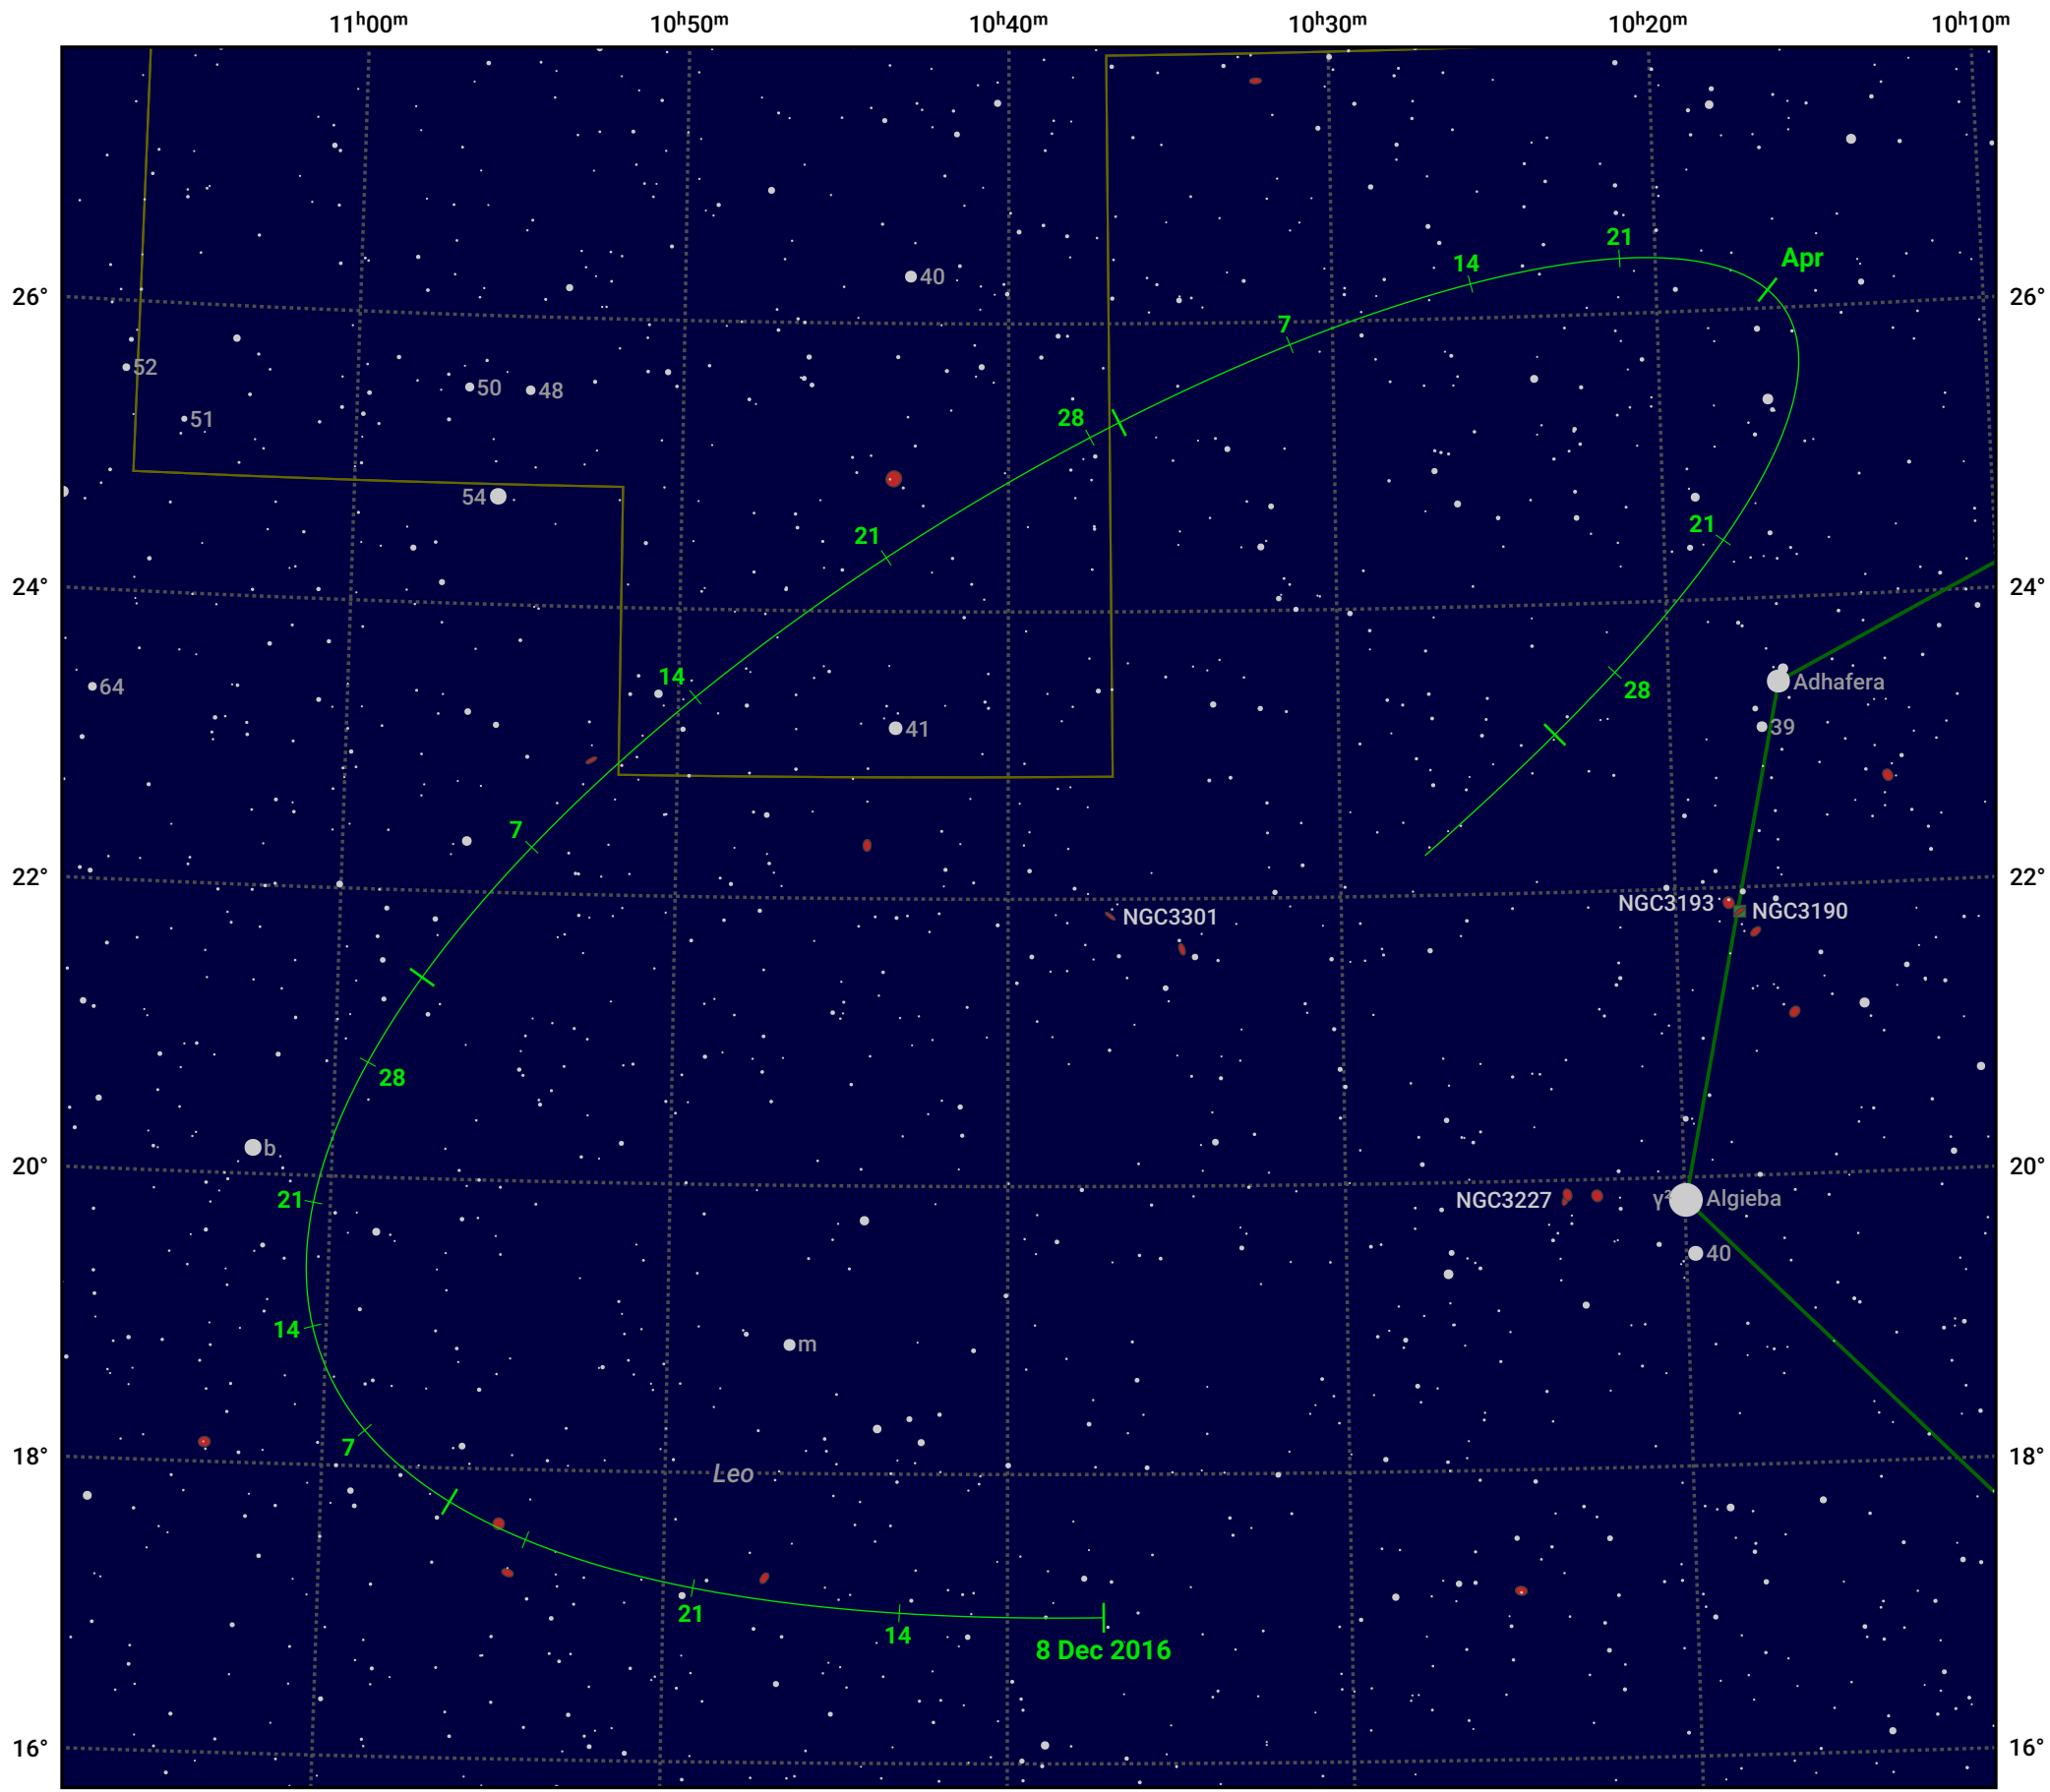

The path of Asteroid 14 Irene around opposition on 21 Feb 2017

© Dominic Ford 2011–2024. Date markers placed at midnight UTC. Downloaded from <https://in-the-sky.org>

Magnitude scale: 11.0 10.0 9.0 8.0 7.0 6.0 5.0 4.0 3.0 2.0

— Ecliptic Plane

Galaxy Bright nebula Open cluster Globular cluster

Date	Mag	Phase
2017 Jan 1	10.4	96%
2017 Jan 22	9.9	98%
2017 Feb 1	9.6	99%
2017 Mar 1	9.3	100%
2017 Apr 1	9.9	97%
2017 May 1	10.5	95%