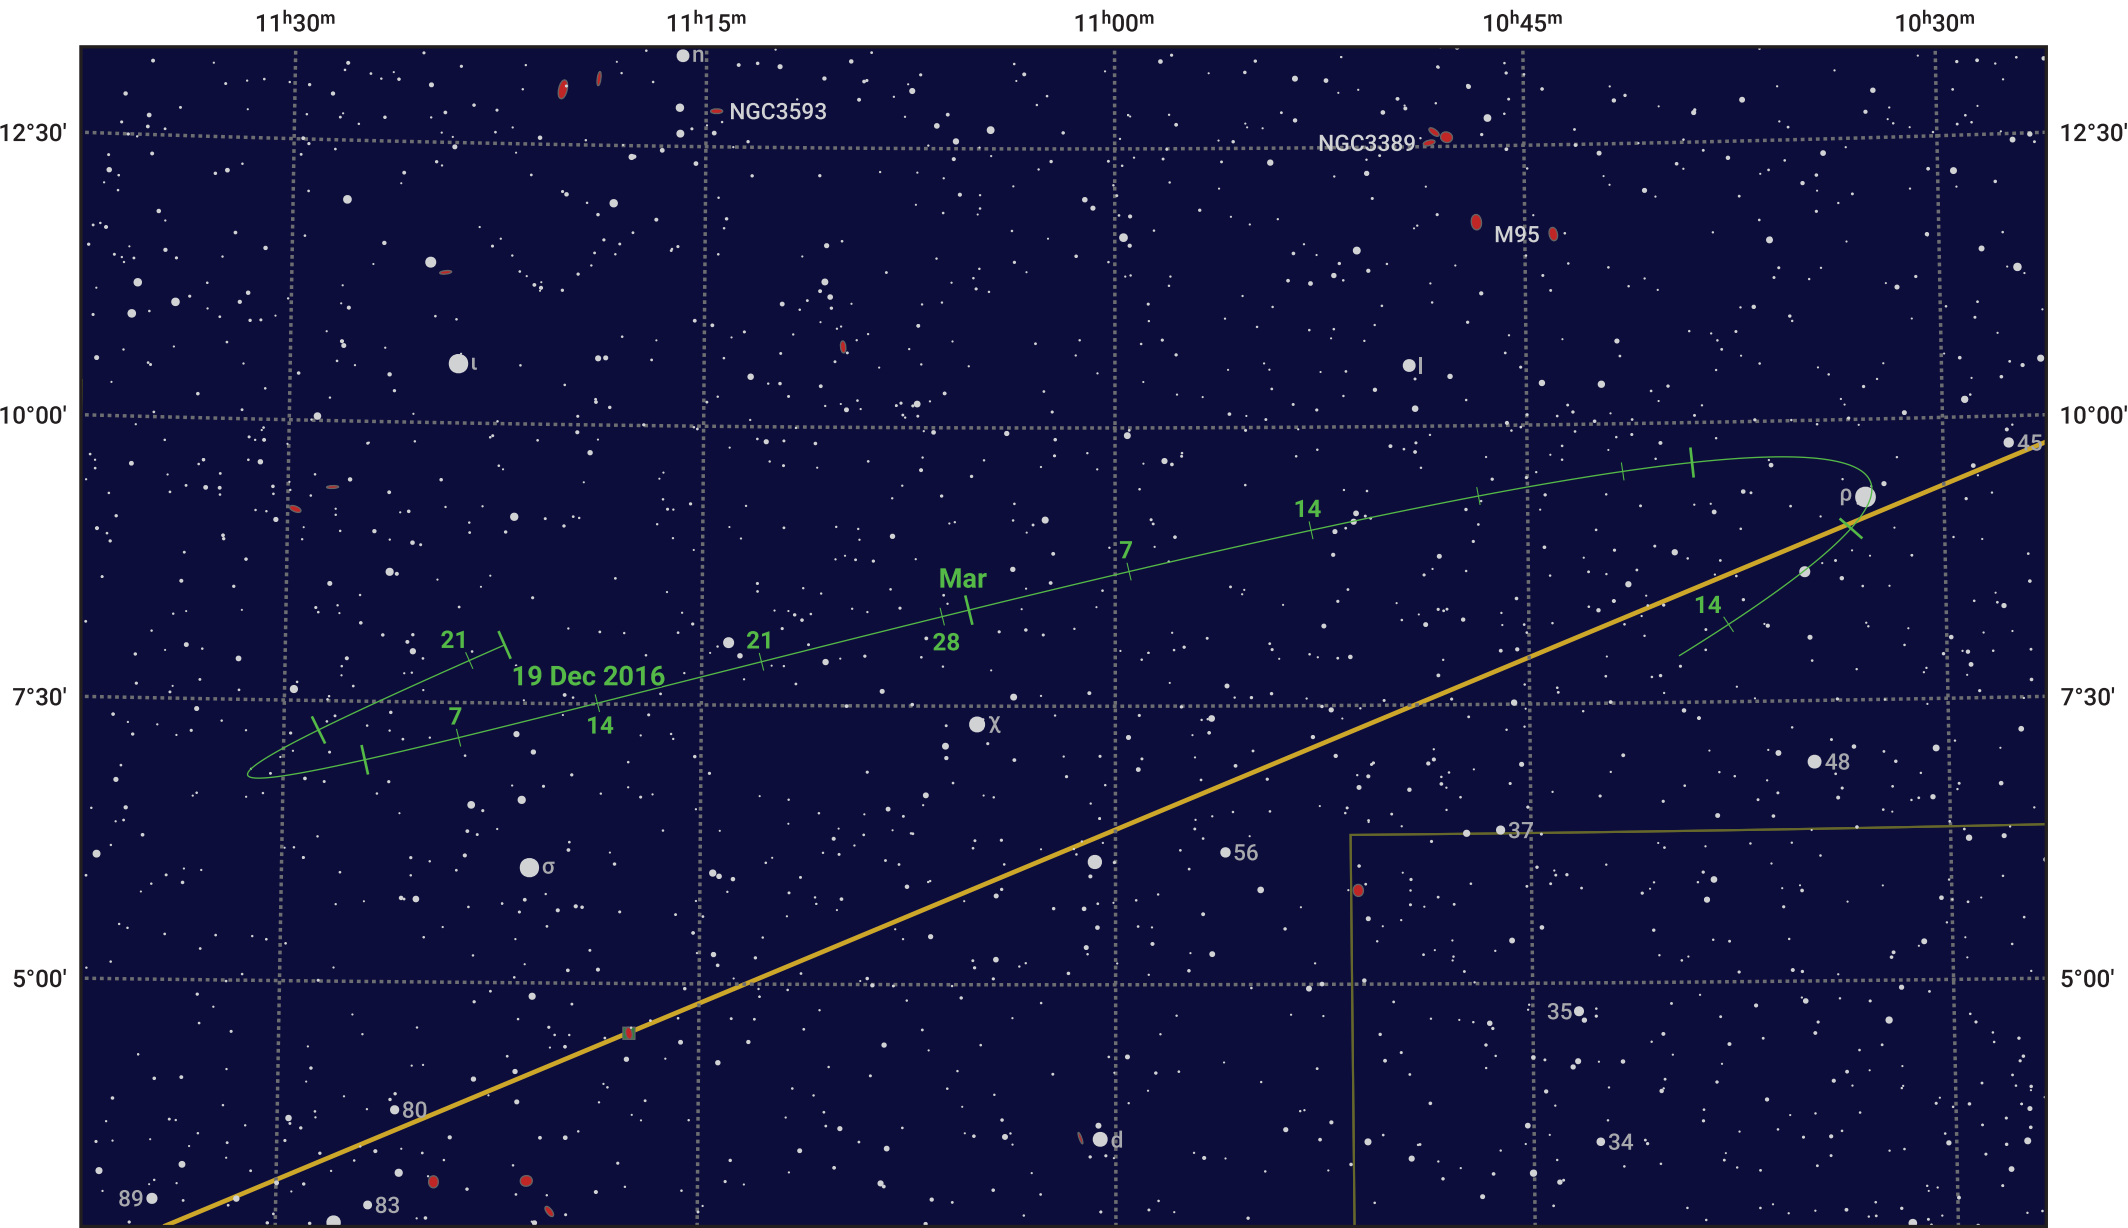

The path of Asteroid 29 Amphitrite around opposition on 4 Mar 2017

© Dominic Ford 2011–2024. Date markers placed at midnight UTC. Downloaded from <https://in-the-sky.org>

Magnitude scale: 11.0 10.0 9.0 8.0 7.0 6.0 5.0 4.0 3.0

- Galaxy
 - Bright nebula
 - Open cluster
 - Globular cluster
- Ecliptic Plane

Date	Mag
2017 Jan 1	10.6
2017 Feb 1	10.0
2017 Feb 11	9.8
2017 Mar 1	9.3
2017 Apr 1	10.0
2017 May 1	10.6
2017 May 9	10.8