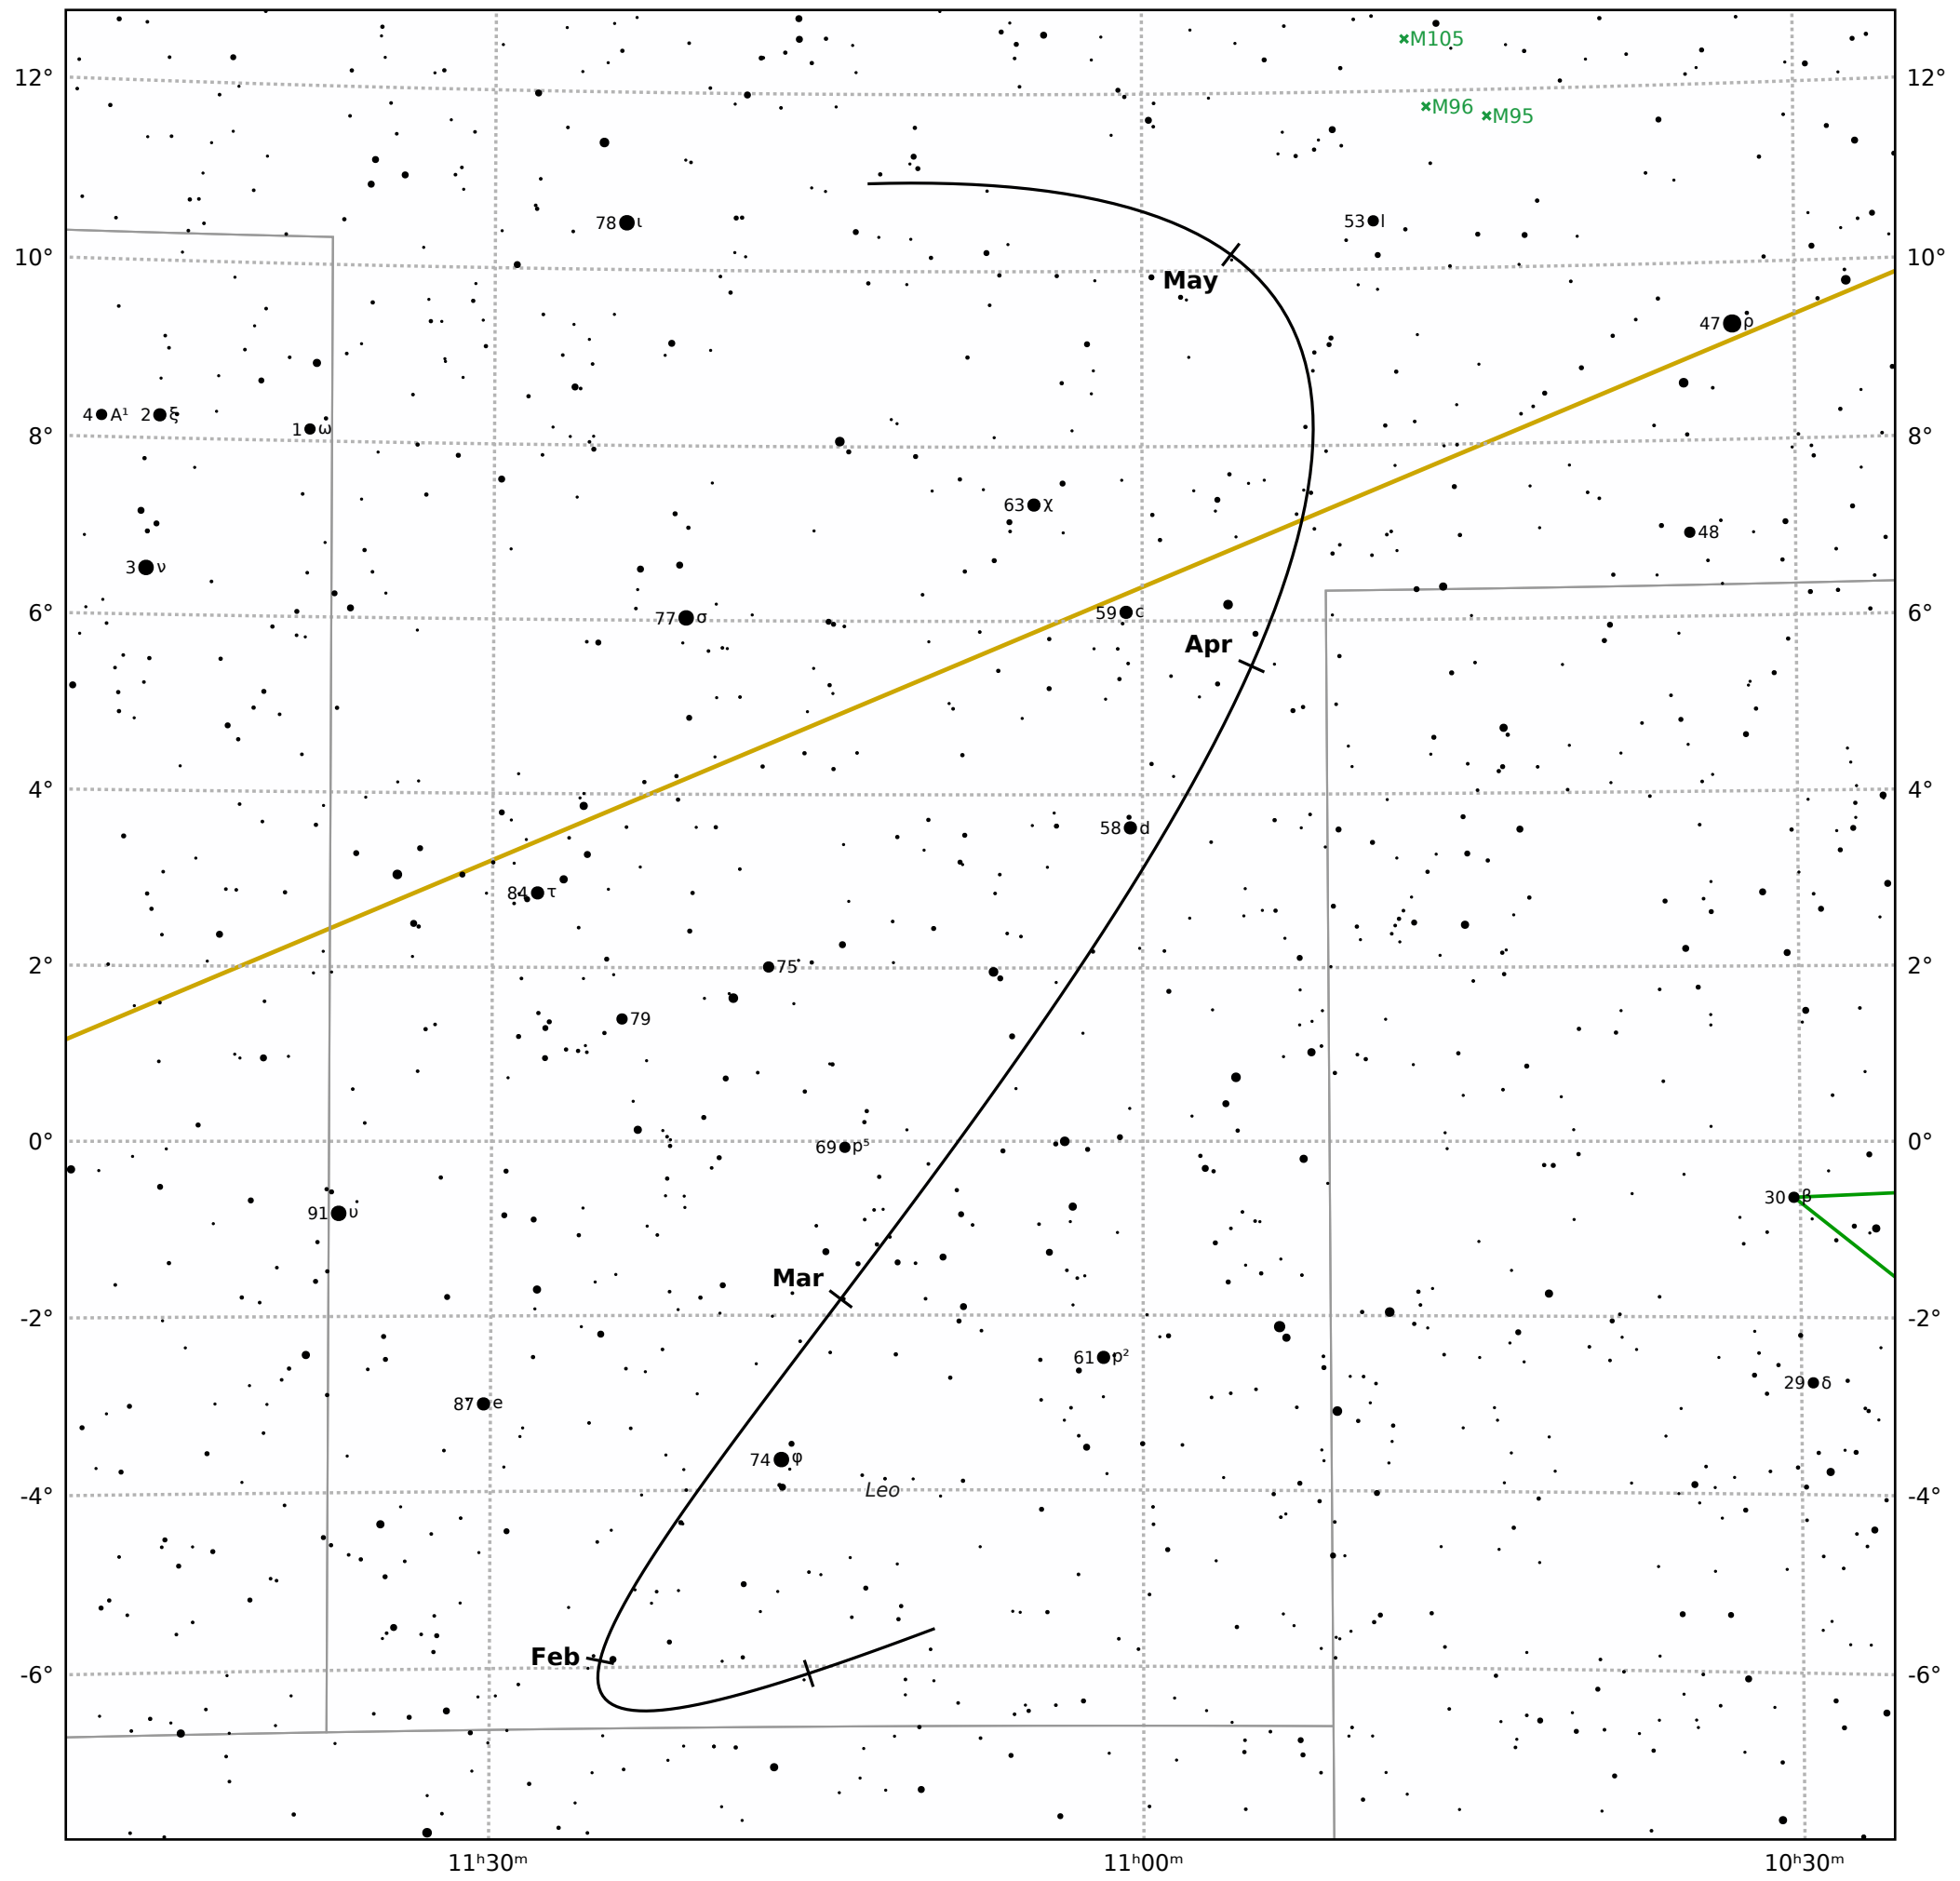

The path of Asteroid 41 Daphne around opposition on 9 Mar 2017

© Dominic Ford 2011-2019. Downloaded from <https://in-the-sky.org>

Magnitude scale: 9.5 9.0 8.5 8.0 7.5 7.0 6.5 6.0 5.5 5.0 4.5 4.0

— Ecliptic Plane