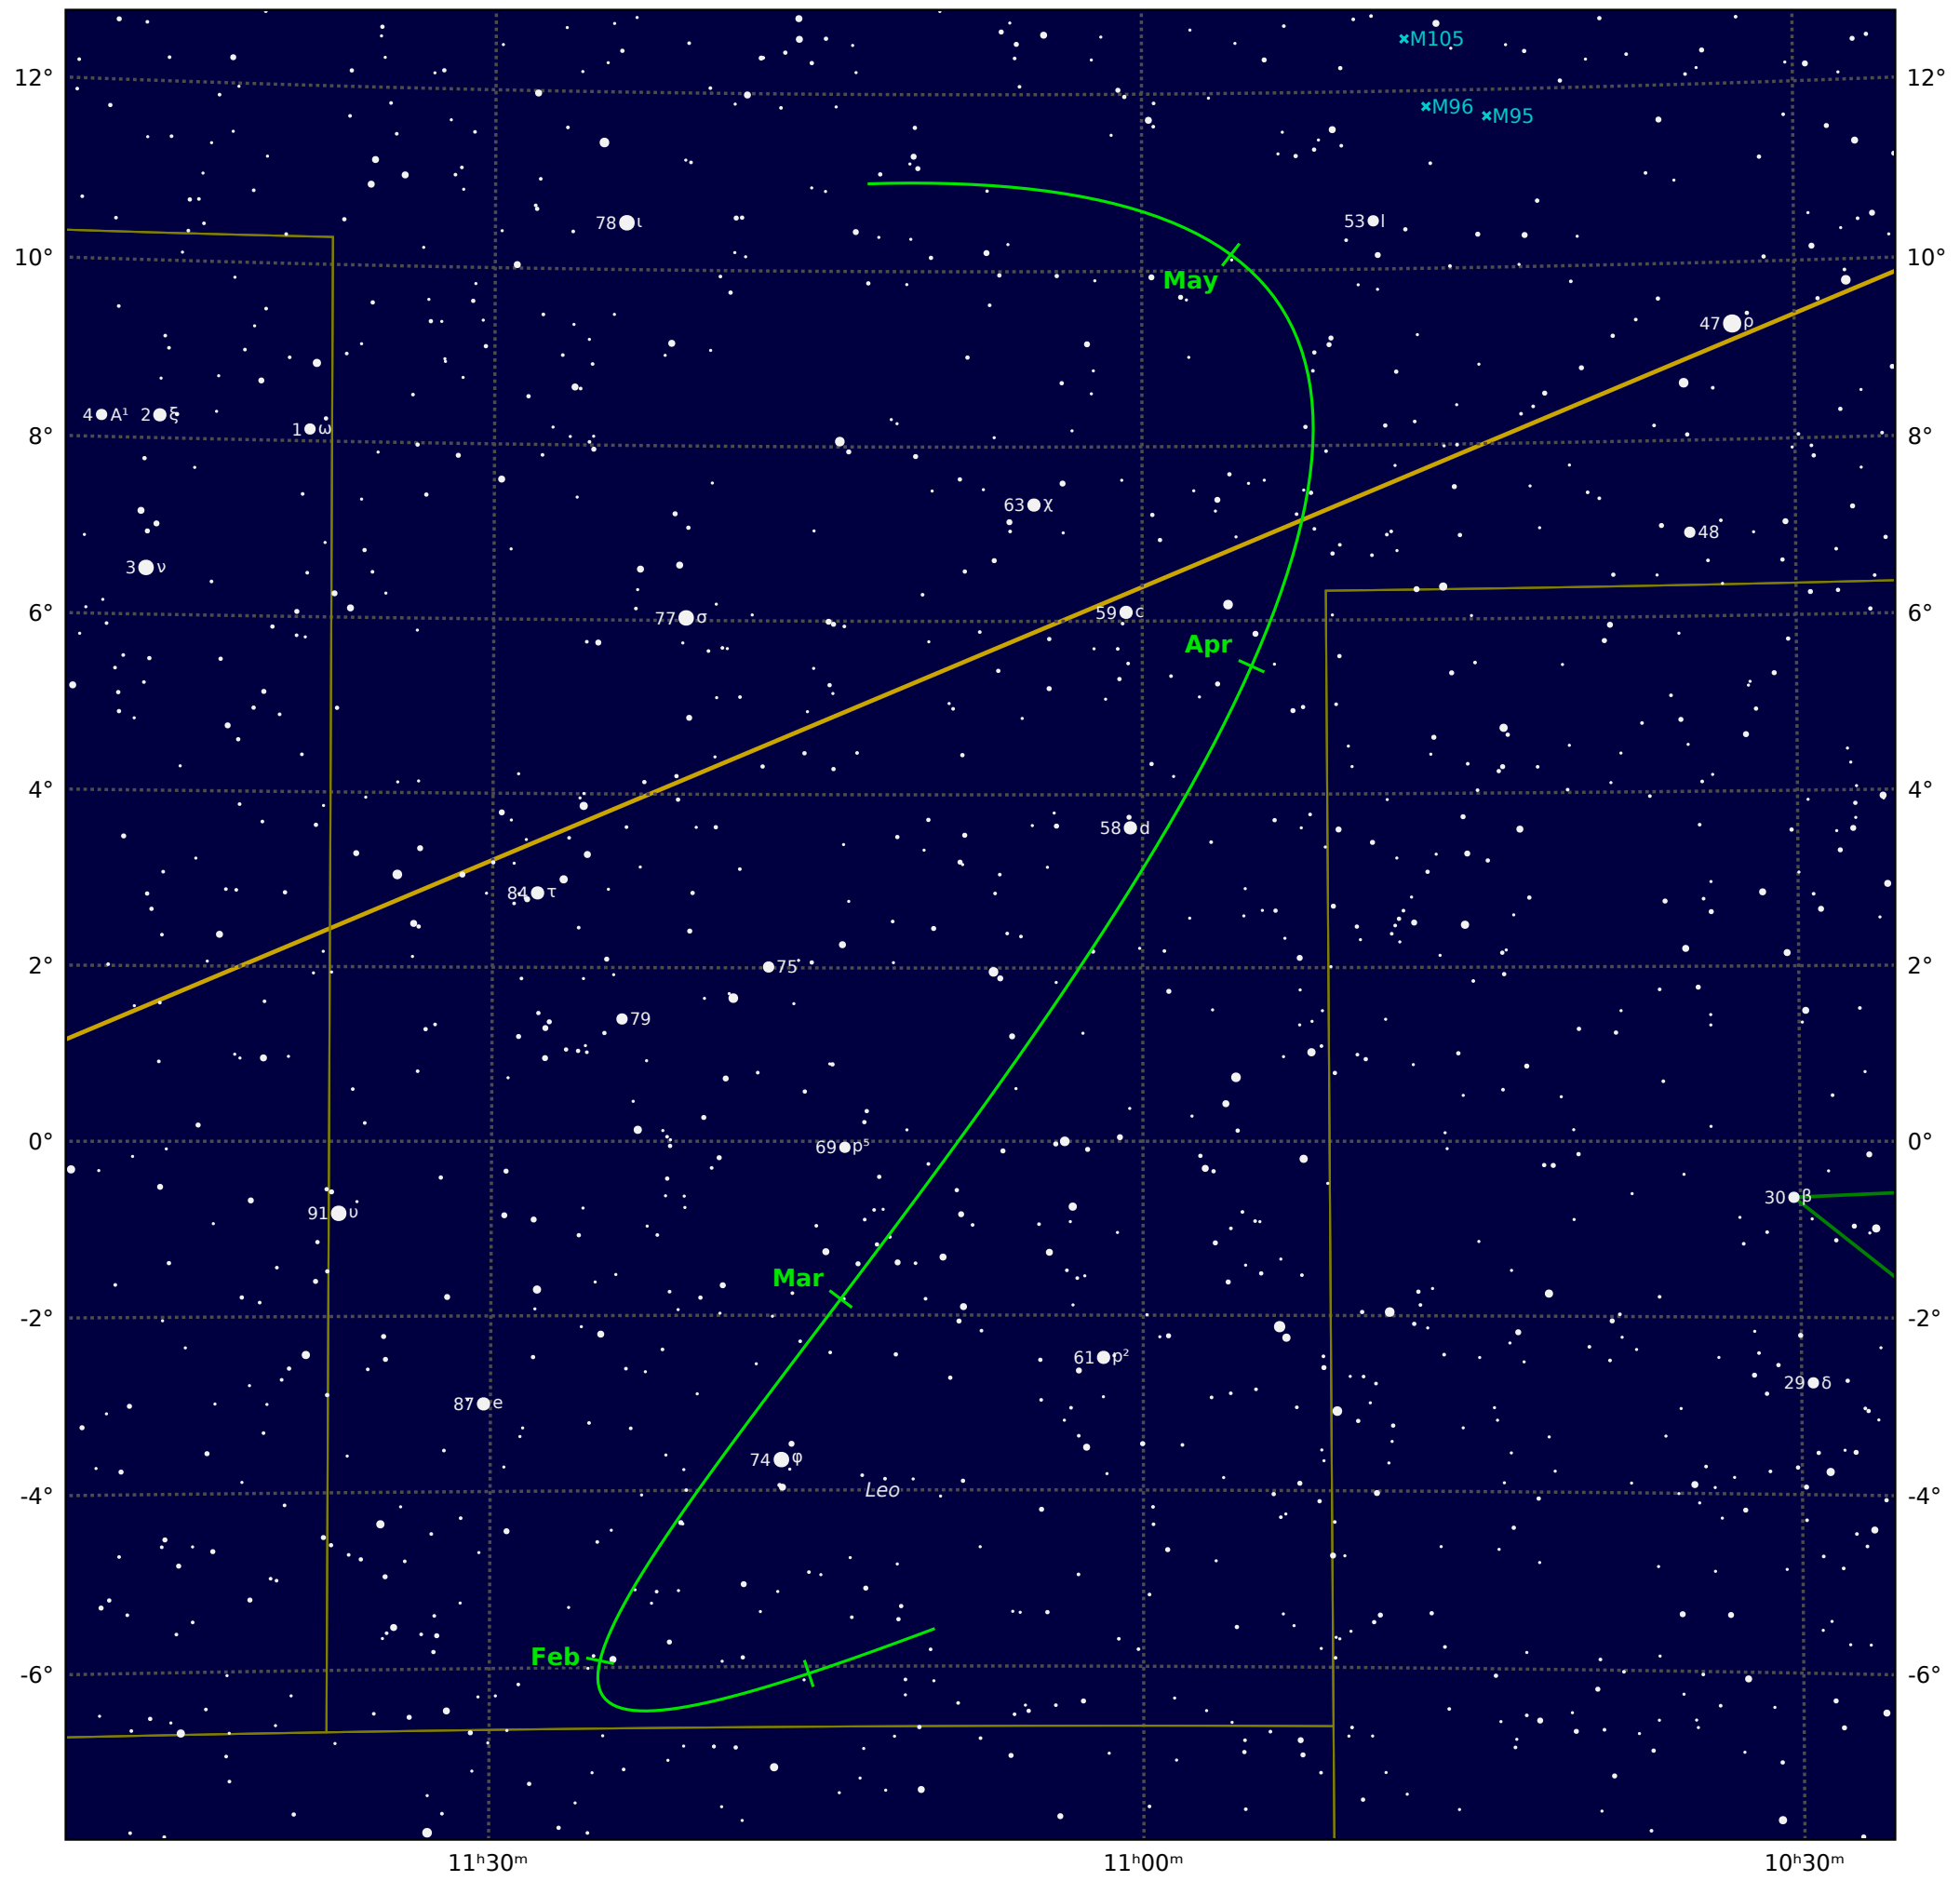

The path of Asteroid 41 Daphne around opposition on 9 Mar 2017

© Dominic Ford 2011–2019. Downloaded from <https://in-the-sky.org>

Magnitude scale: -9.5 -9.0 -8.5 -8.0 -7.5 -7.0 -6.5 -6.0 -5.5 -5.0 -4.5 -4.0

— Ecliptic Plane