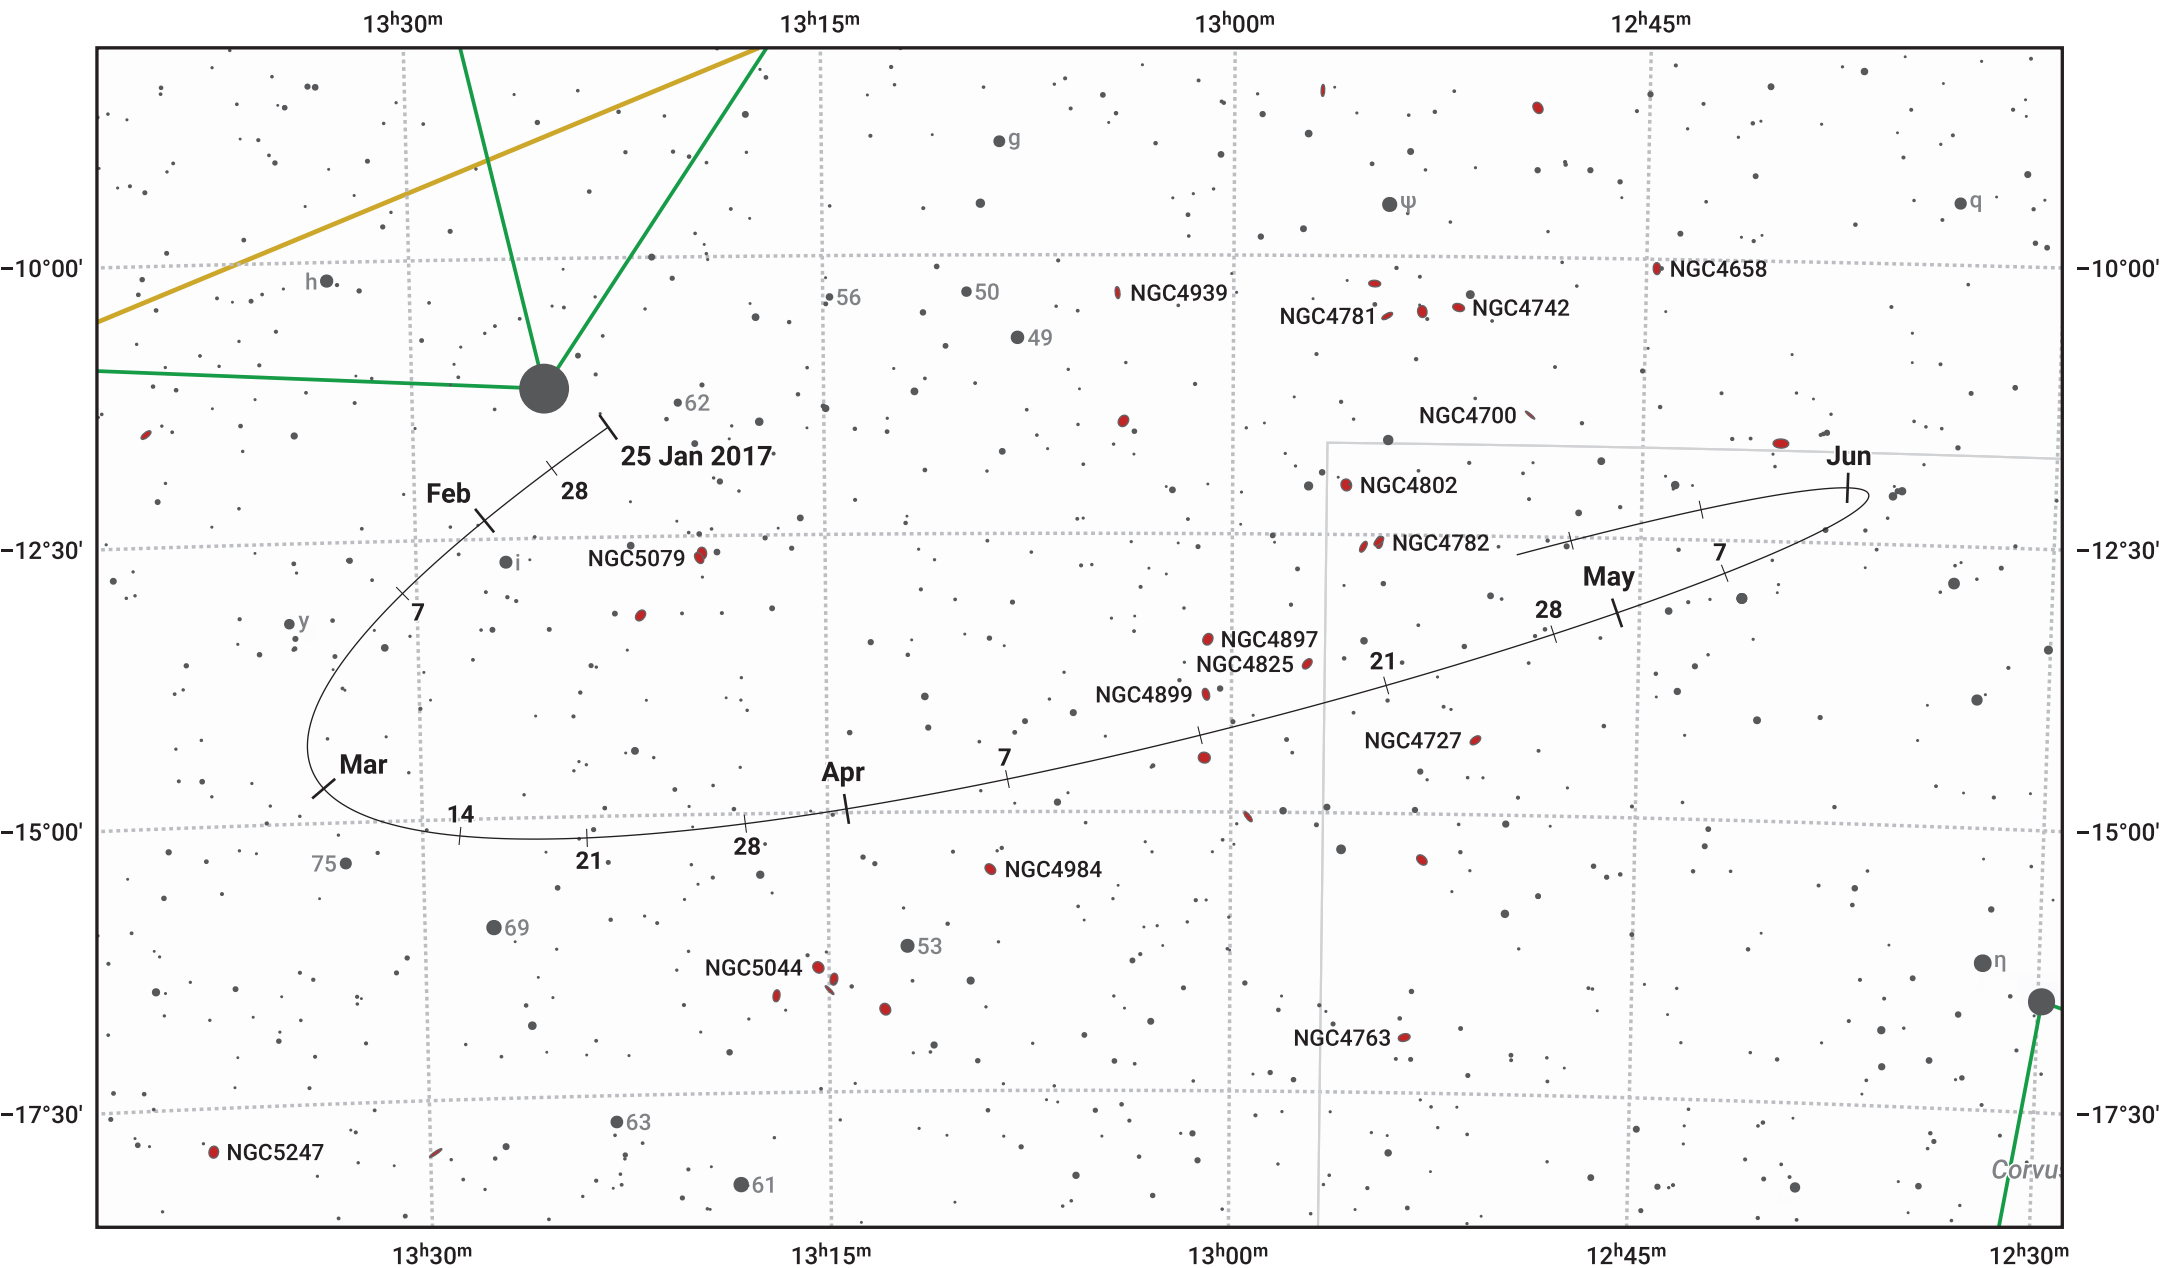

The path of Asteroid 63 Ausonia around opposition on 10 Apr 2017

© Dominic Ford 2011–2024. Date markers placed at midnight UTC. Downloaded from <https://in-the-sky.org>

Magnitude scale: 10.0 9.0 8.0 7.0 6.0 5.0 4.0 3.0 2.0 1.0

— Ecliptic Plane

Galaxy Bright nebula Open cluster Globular cluster

Date	Mag	Phase
2017 Feb 1	11.5	96%
2017 Mar 1	10.8	98%
2017 Mar 10	10.6	98%
2017 Apr 1	9.9	100%
2017 May 1	10.1	99%
2017 Jun 1	10.8	96%