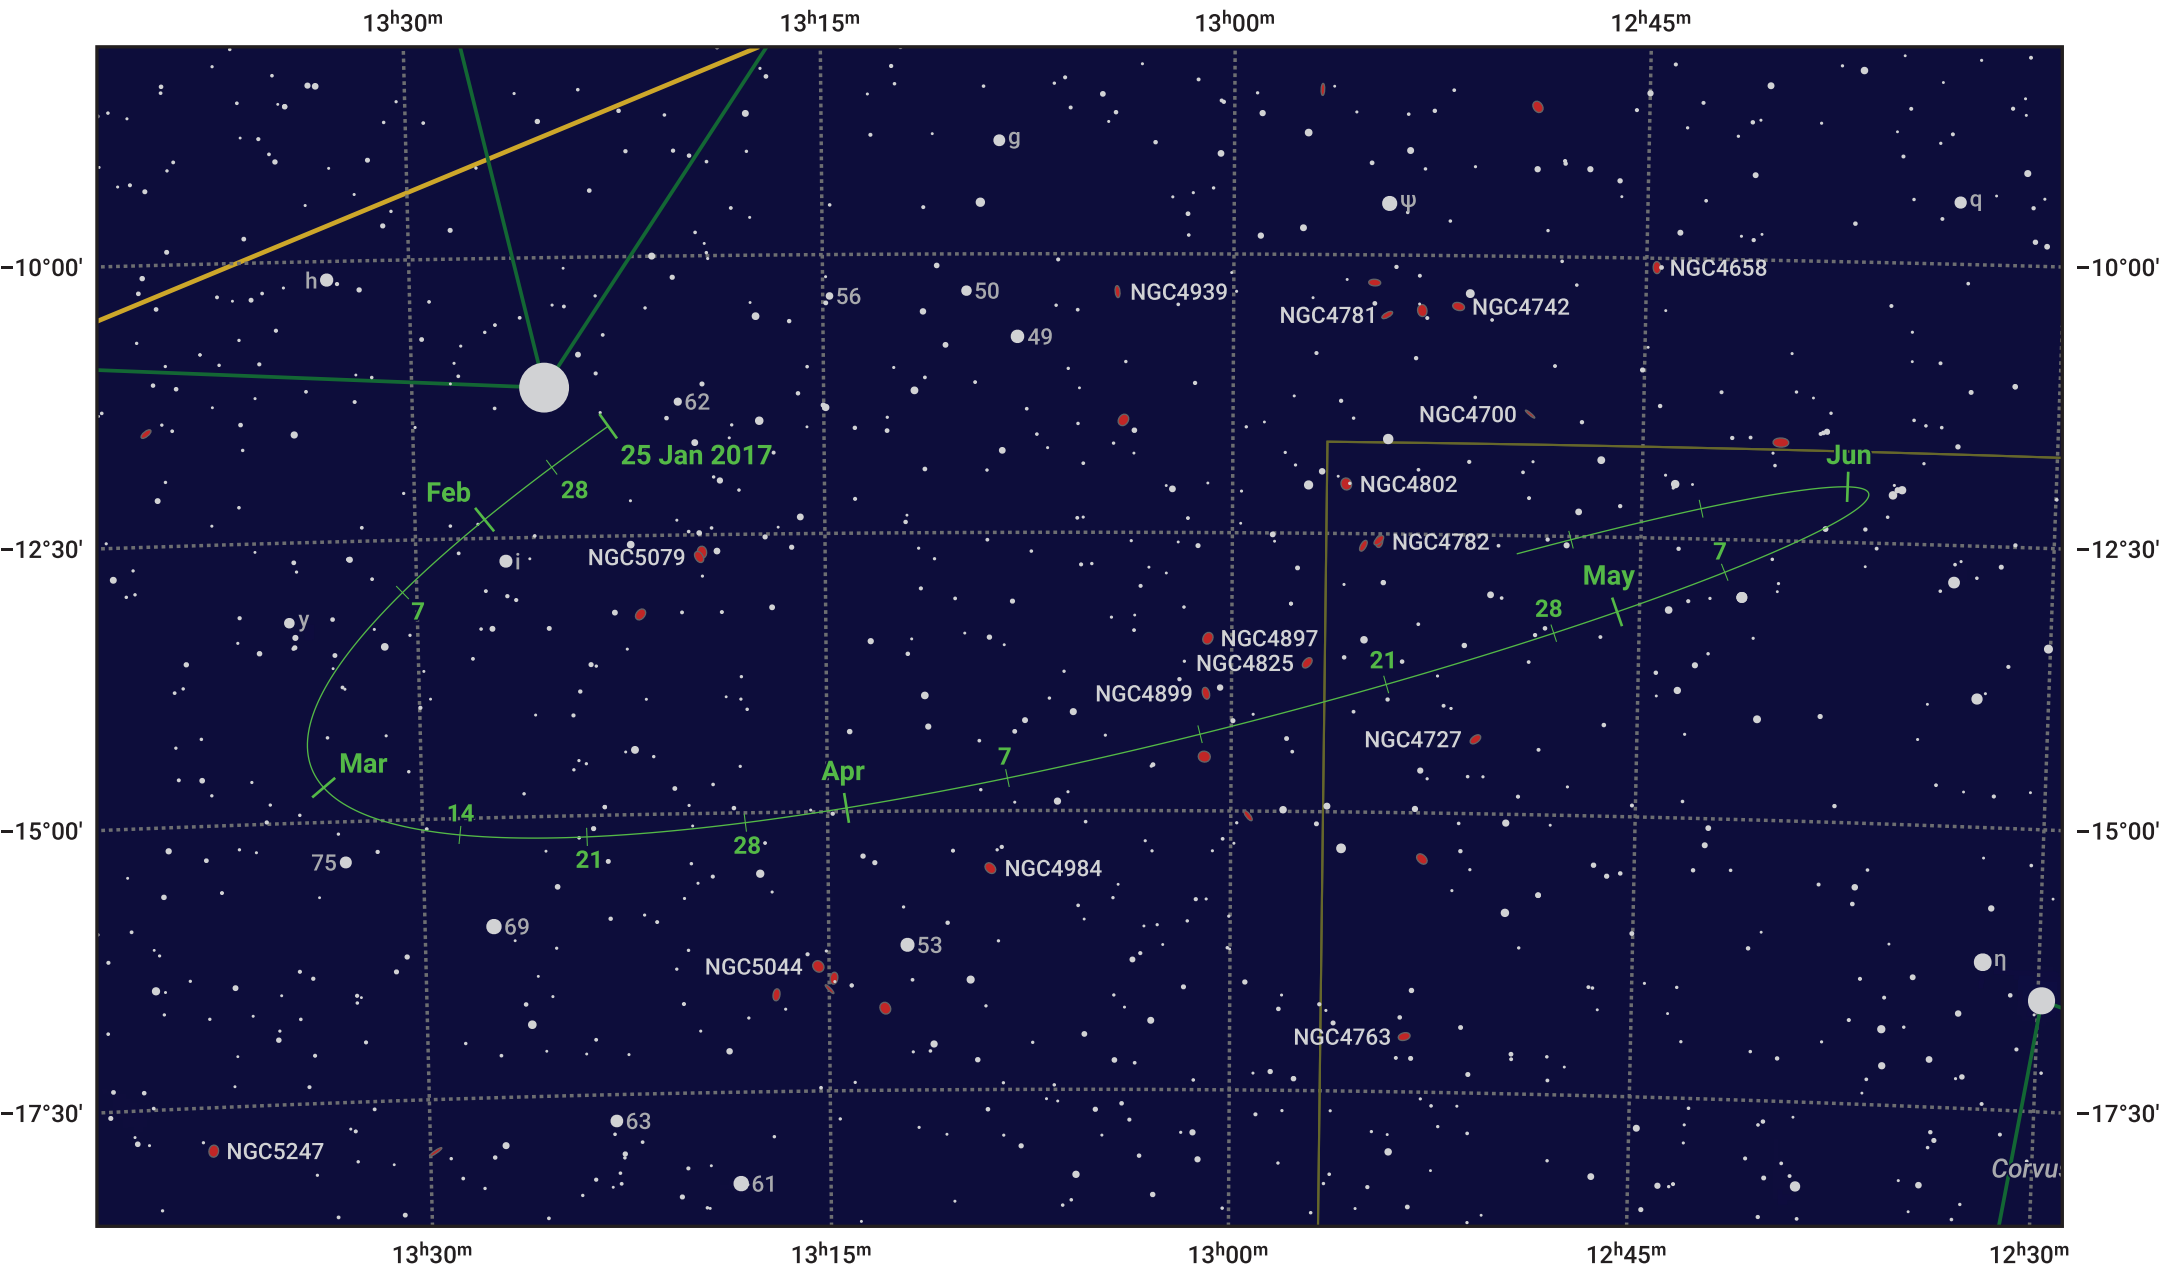

The path of Asteroid 63 Ausonia around opposition on 10 Apr 2017

© Dominic Ford 2011–2024. Date markers placed at midnight UTC. Downloaded from <https://in-the-sky.org>

Magnitude scale: 10.0 9.0 8.0 7.0 6.0 5.0 4.0 3.0 2.0 1.0

— Ecliptic Plane

Galaxy Bright nebula Open cluster Globular cluster

Date	Mag	Phase
2017 Feb 1	11.5	96%
2017 Mar 1	10.8	98%
2017 Mar 10	10.6	98%
2017 Apr 1	9.9	100%
2017 May 1	10.1	99%
2017 Jun 1	10.8	96%