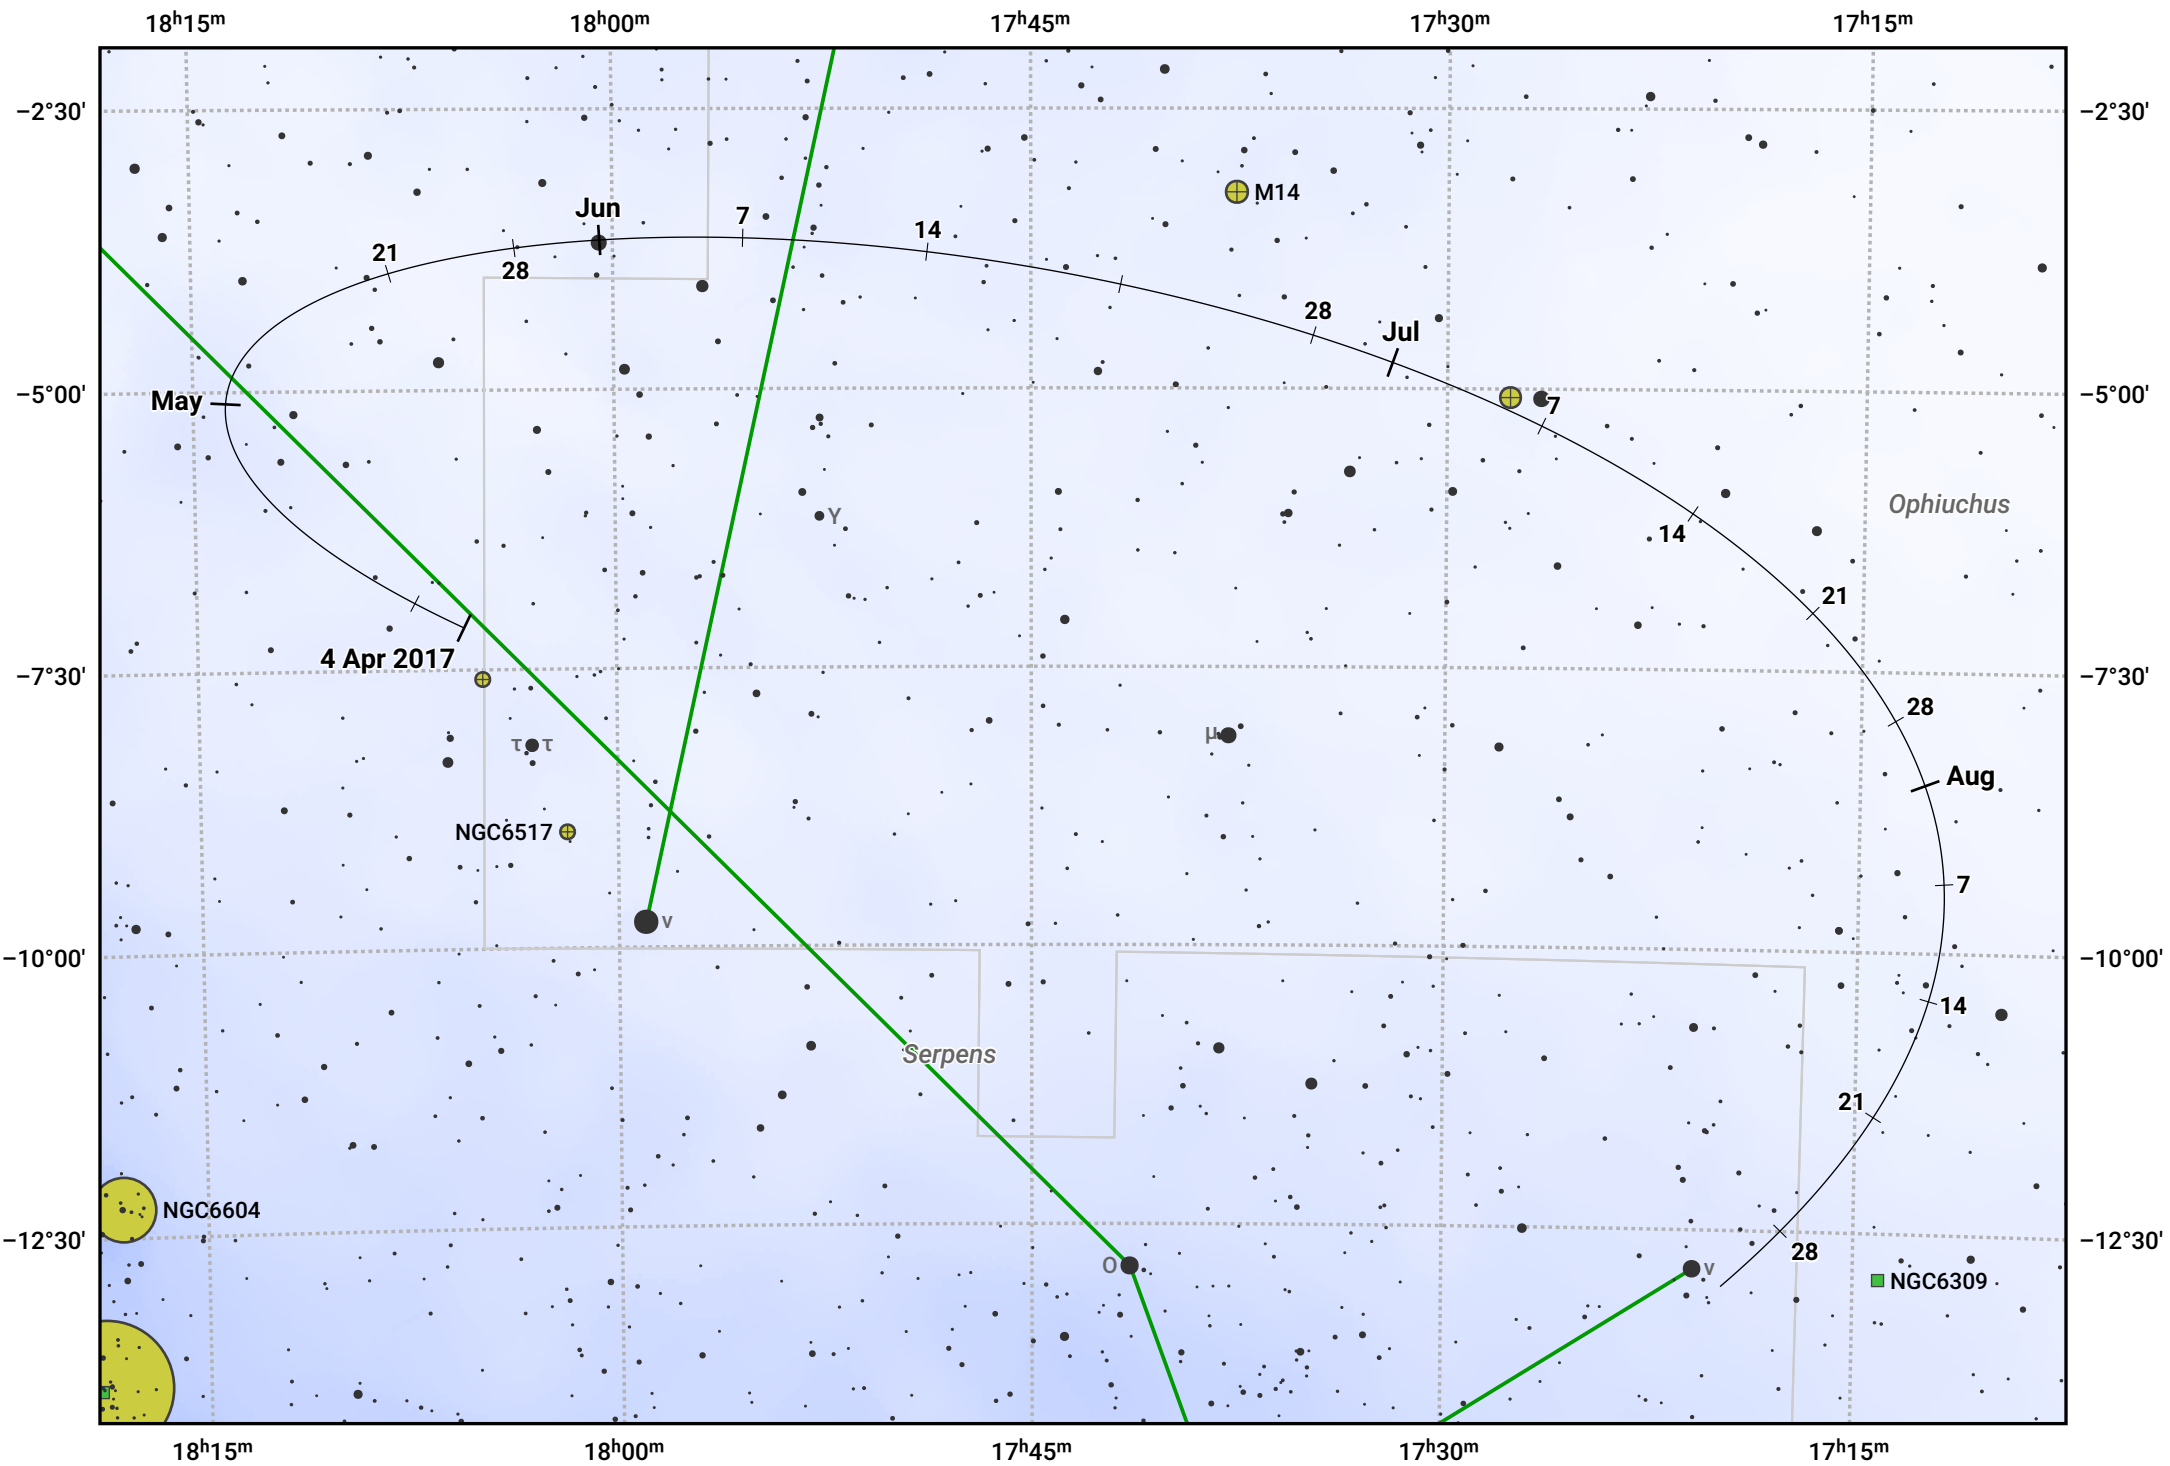

The path of Asteroid 6 Hebe around opposition on 18 Jun 2017

© Dominic Ford 2011–2024. Date markers placed at midnight UTC. Downloaded from <https://in-the-sky.org>

Magnitude scale: 10.0 9.0 8.0 7.0 6.0 5.0 4.0 3.0

— Ecliptic Plane

Galaxy Bright nebula Open cluster Globular cluster

Date	Mag	Phase
2017 May 1	10.1	97%
2017 May 23	9.6	99%
2017 Jun 1	9.4	99%
2017 Jul 1	9.2	99%
2017 Aug 1	9.6	97%