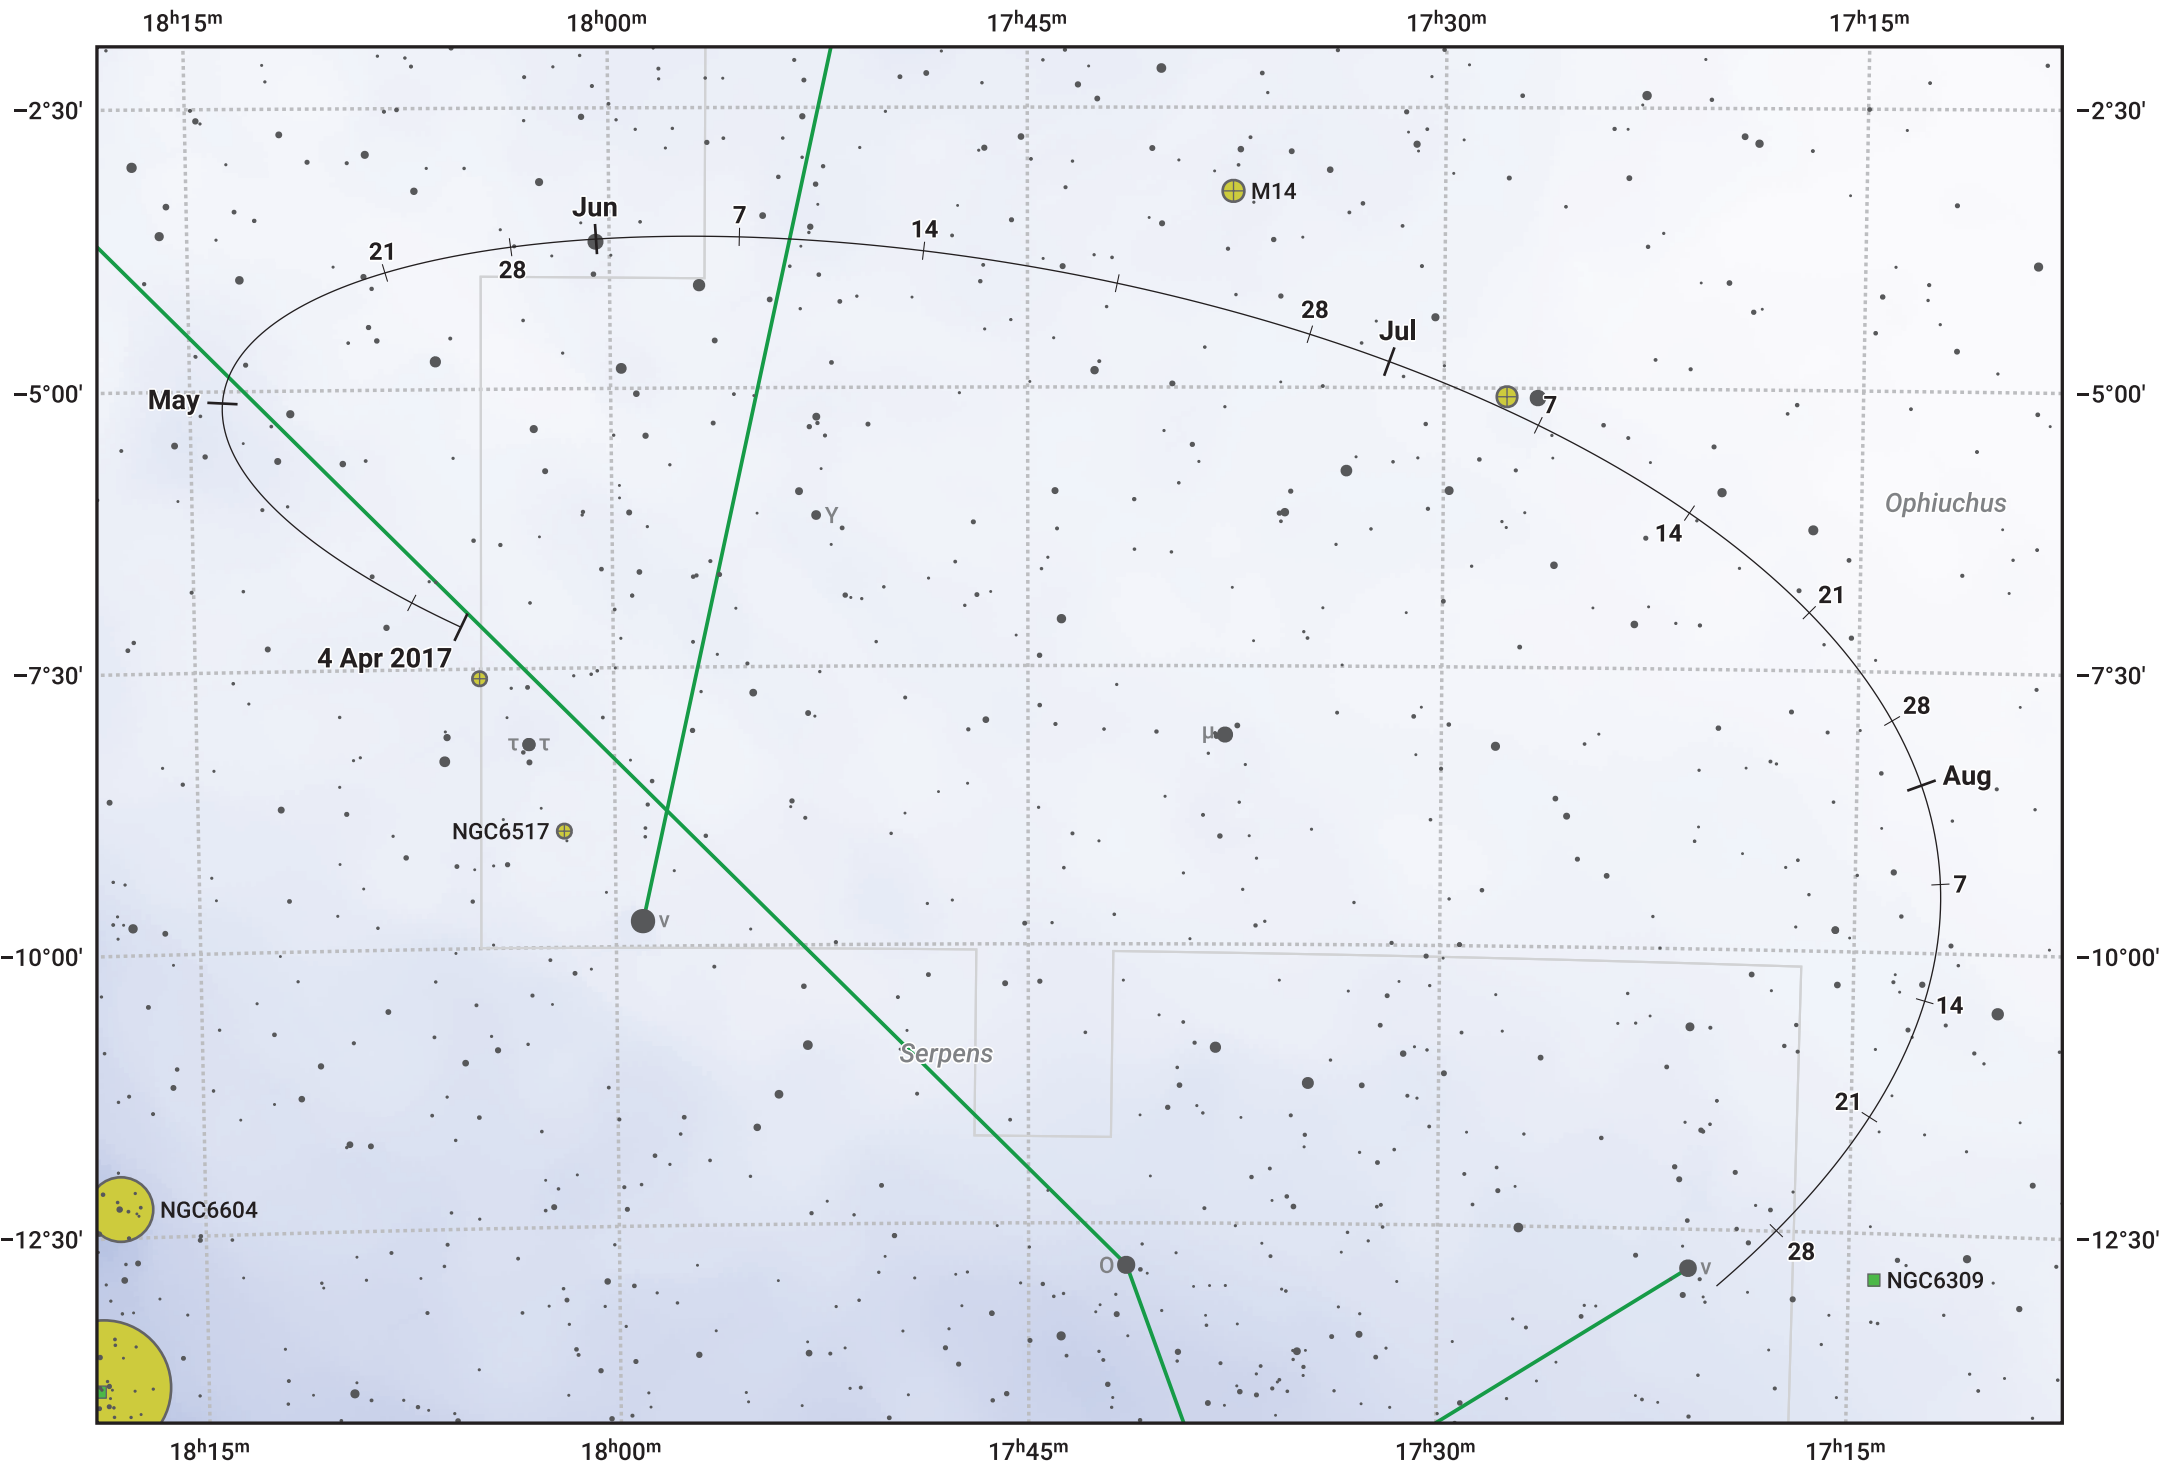

# The path of Asteroid 6 Hebe around opposition on 18 Jun 2017

© Dominic Ford 2011–2024. Date markers placed at midnight UTC. Downloaded from <https://in-the-sky.org>

Magnitude scale: 10.0 9.0 8.0 7.0 6.0 5.0 4.0 3.0

— Ecliptic Plane

Galaxy    Bright nebula    Open cluster    Globular cluster

Date	Mag	Phase
2017 May 1	10.1	97%
2017 May 23	9.6	99%
2017 Jun 1	9.4	99%
2017 Jul 1	9.2	99%
2017 Aug 1	9.6	97%