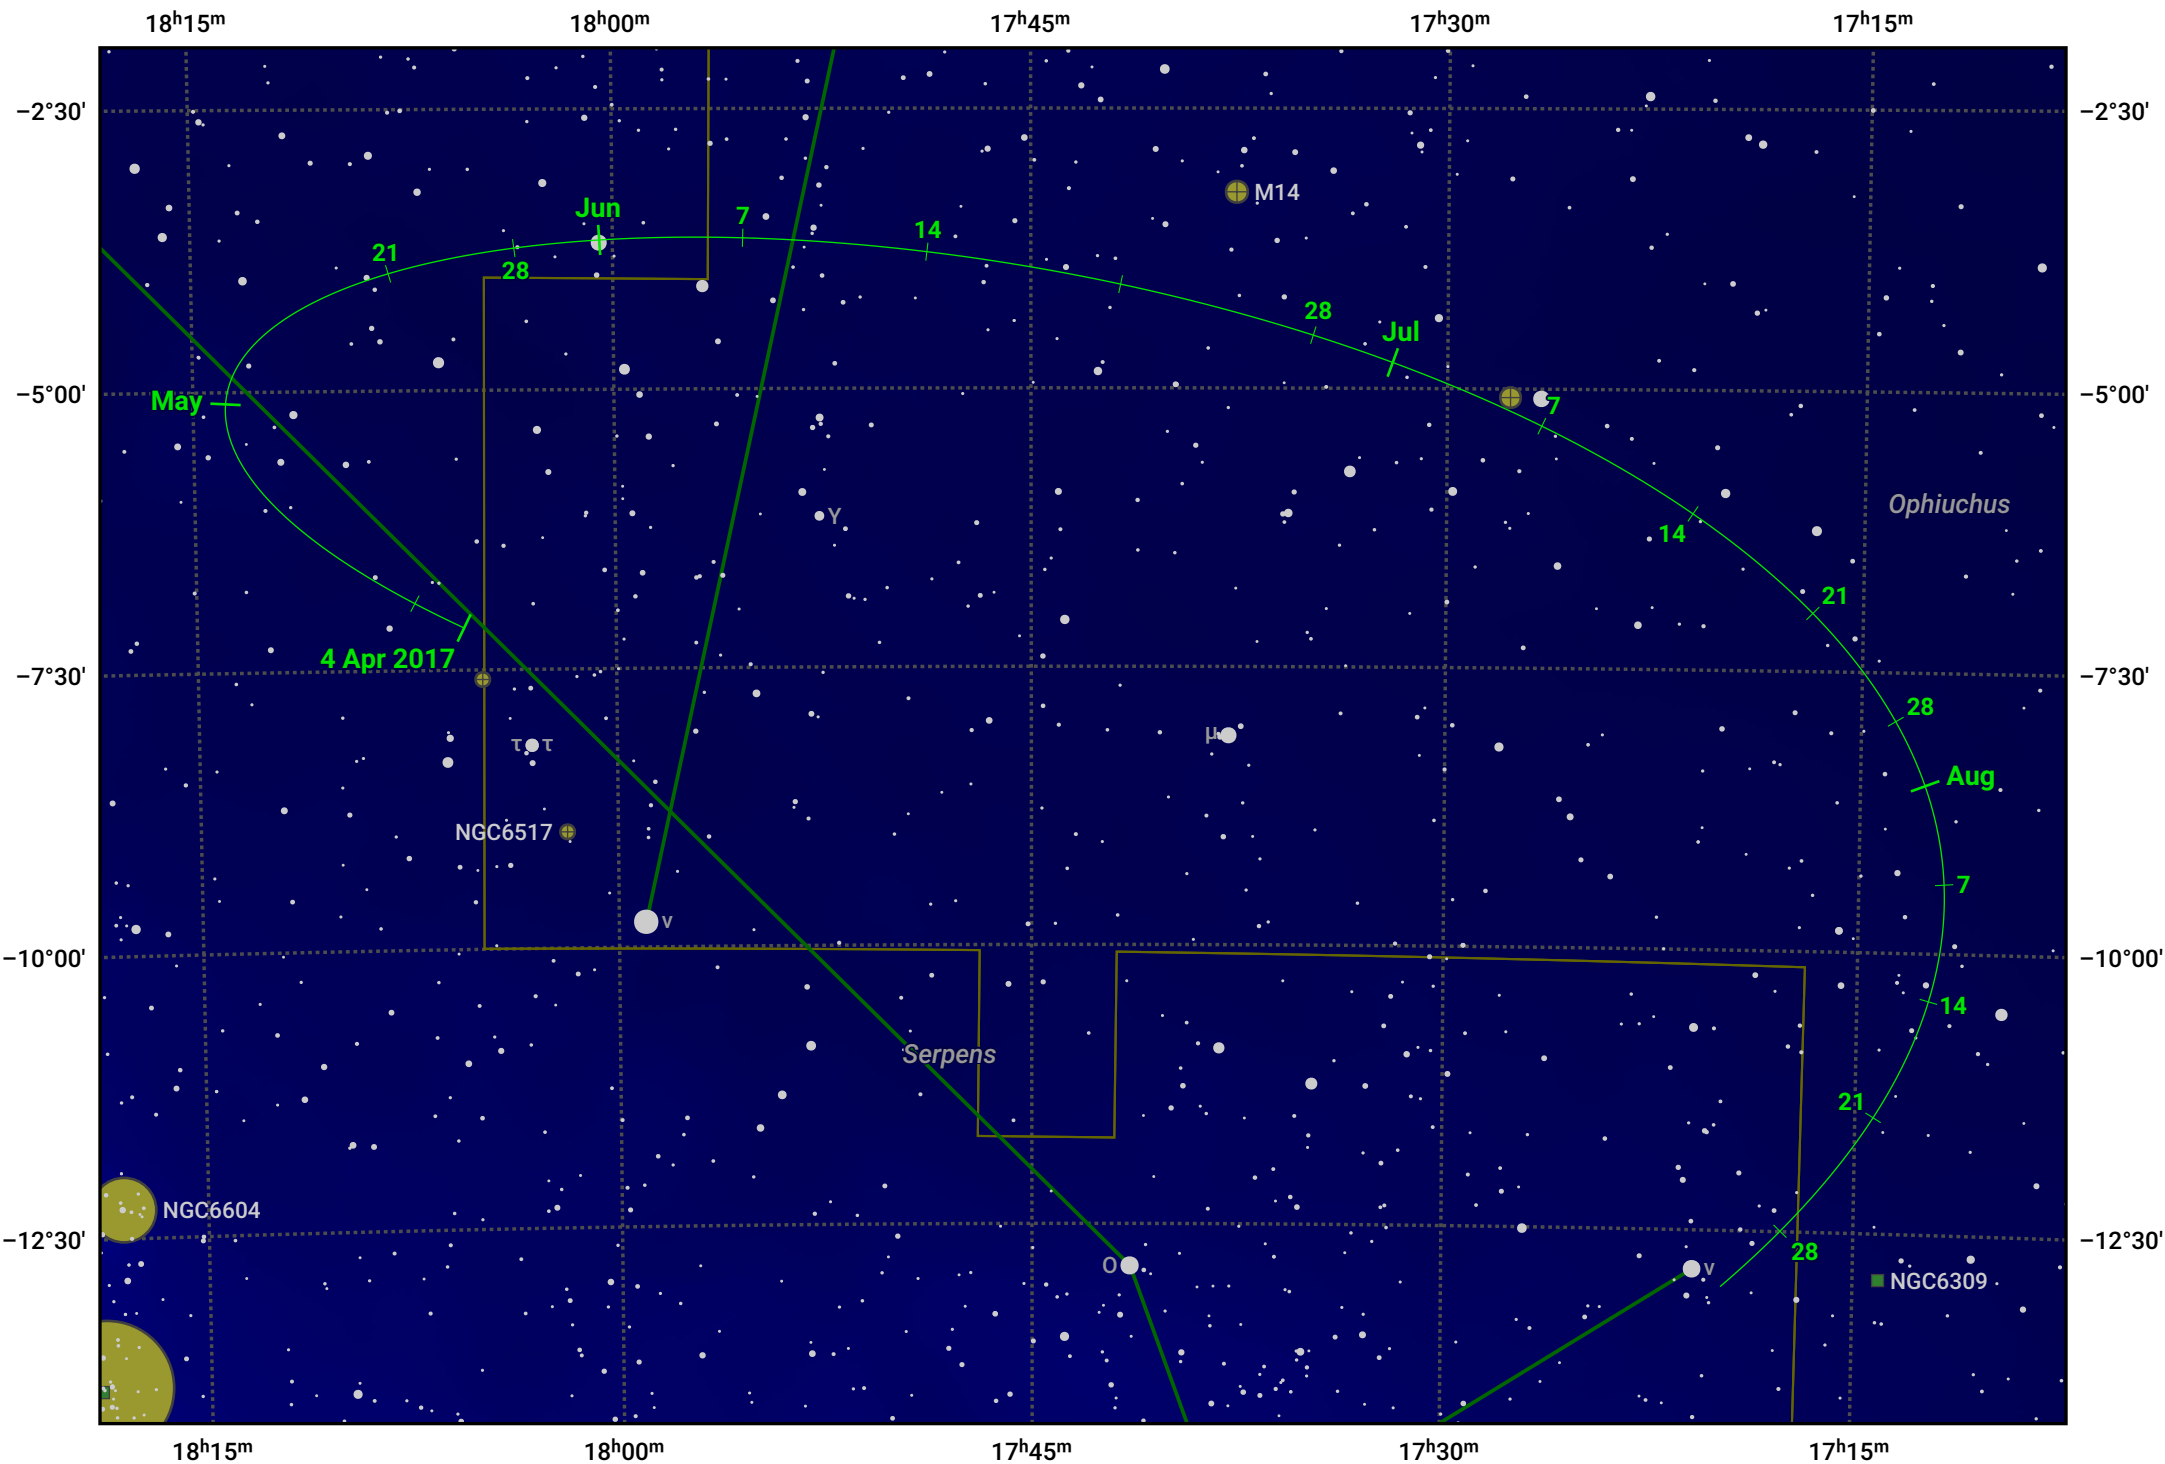

The path of Asteroid 6 Hebe around opposition on 18 Jun 2017

© Dominic Ford 2011–2024. Date markers placed at midnight UTC. Downloaded from <https://in-the-sky.org>

Magnitude scale: 10.0 9.0 8.0 7.0 6.0 5.0 4.0 3.0

— Ecliptic Plane

Galaxy Bright nebula Open cluster Globular cluster

Date	Mag	Phase
2017 May 1	10.1	97%
2017 May 23	9.6	99%
2017 Jun 1	9.4	99%
2017 Jul 1	9.2	99%
2017 Aug 1	9.6	97%