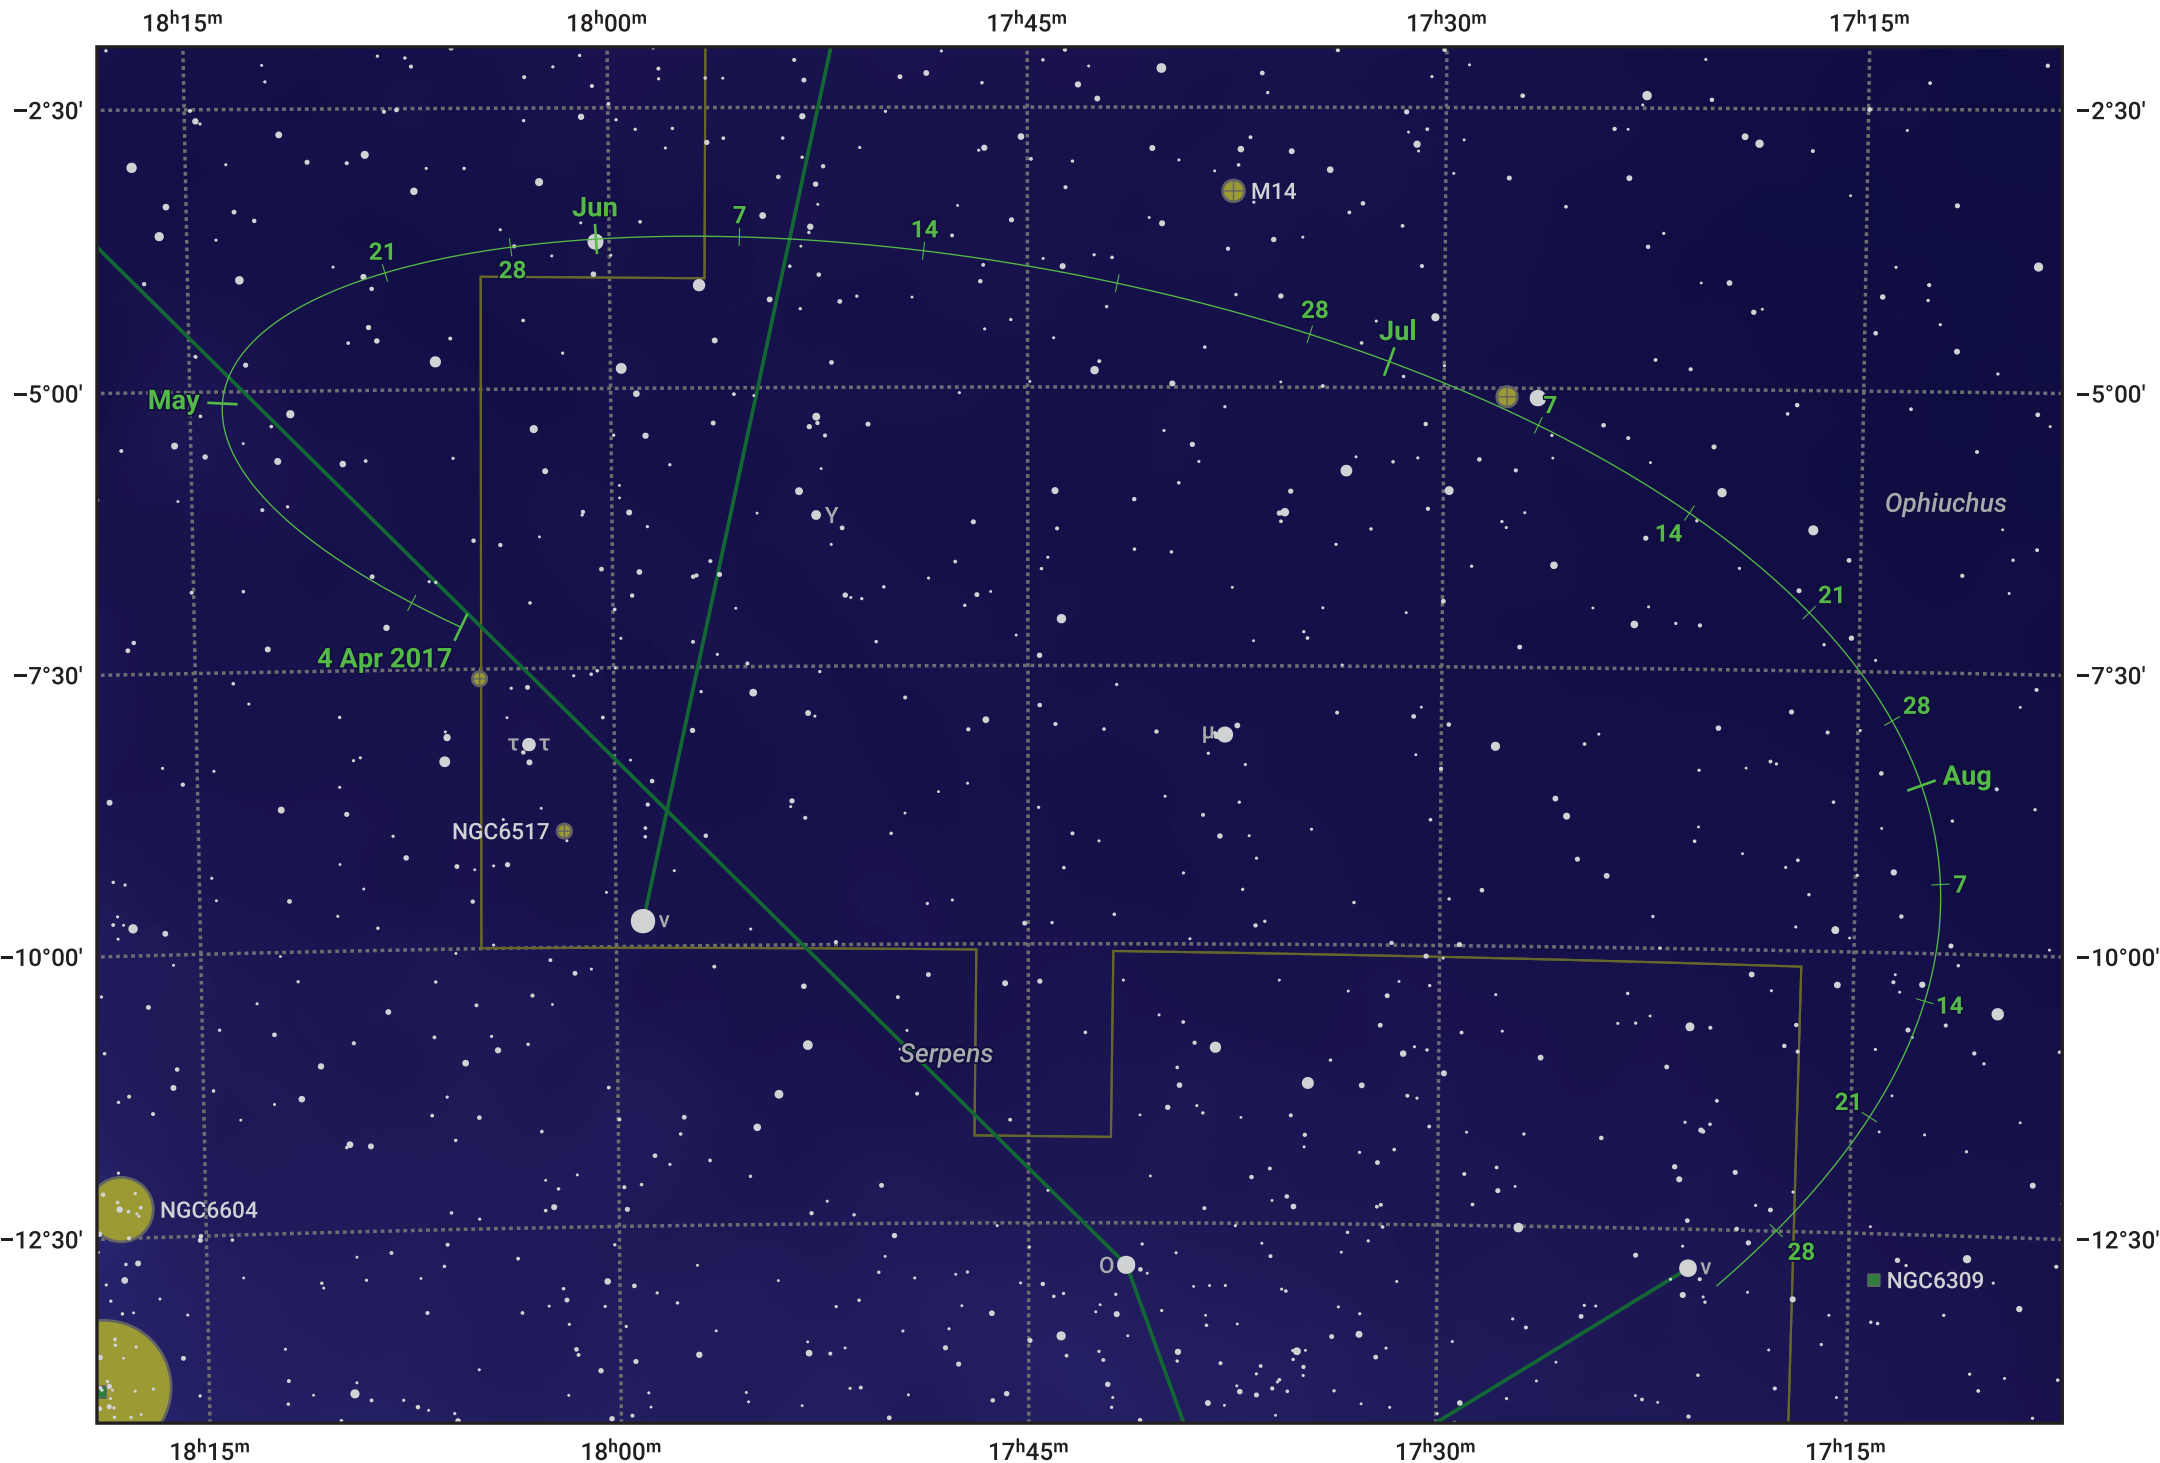

The path of Asteroid 6 Hebe around opposition on 18 Jun 2017

© Dominic Ford 2011–2024. Date markers placed at midnight UTC. Downloaded from <https://in-the-sky.org>

Magnitude scale: 10.0 9.0 8.0 7.0 6.0 5.0 4.0 3.0

— Ecliptic Plane

Galaxy Bright nebula Open cluster Globular cluster

Date	Mag	Phase
2017 May 1	10.1	97%
2017 May 23	9.6	99%
2017 Jun 1	9.4	99%
2017 Jul 1	9.2	99%
2017 Aug 1	9.6	97%