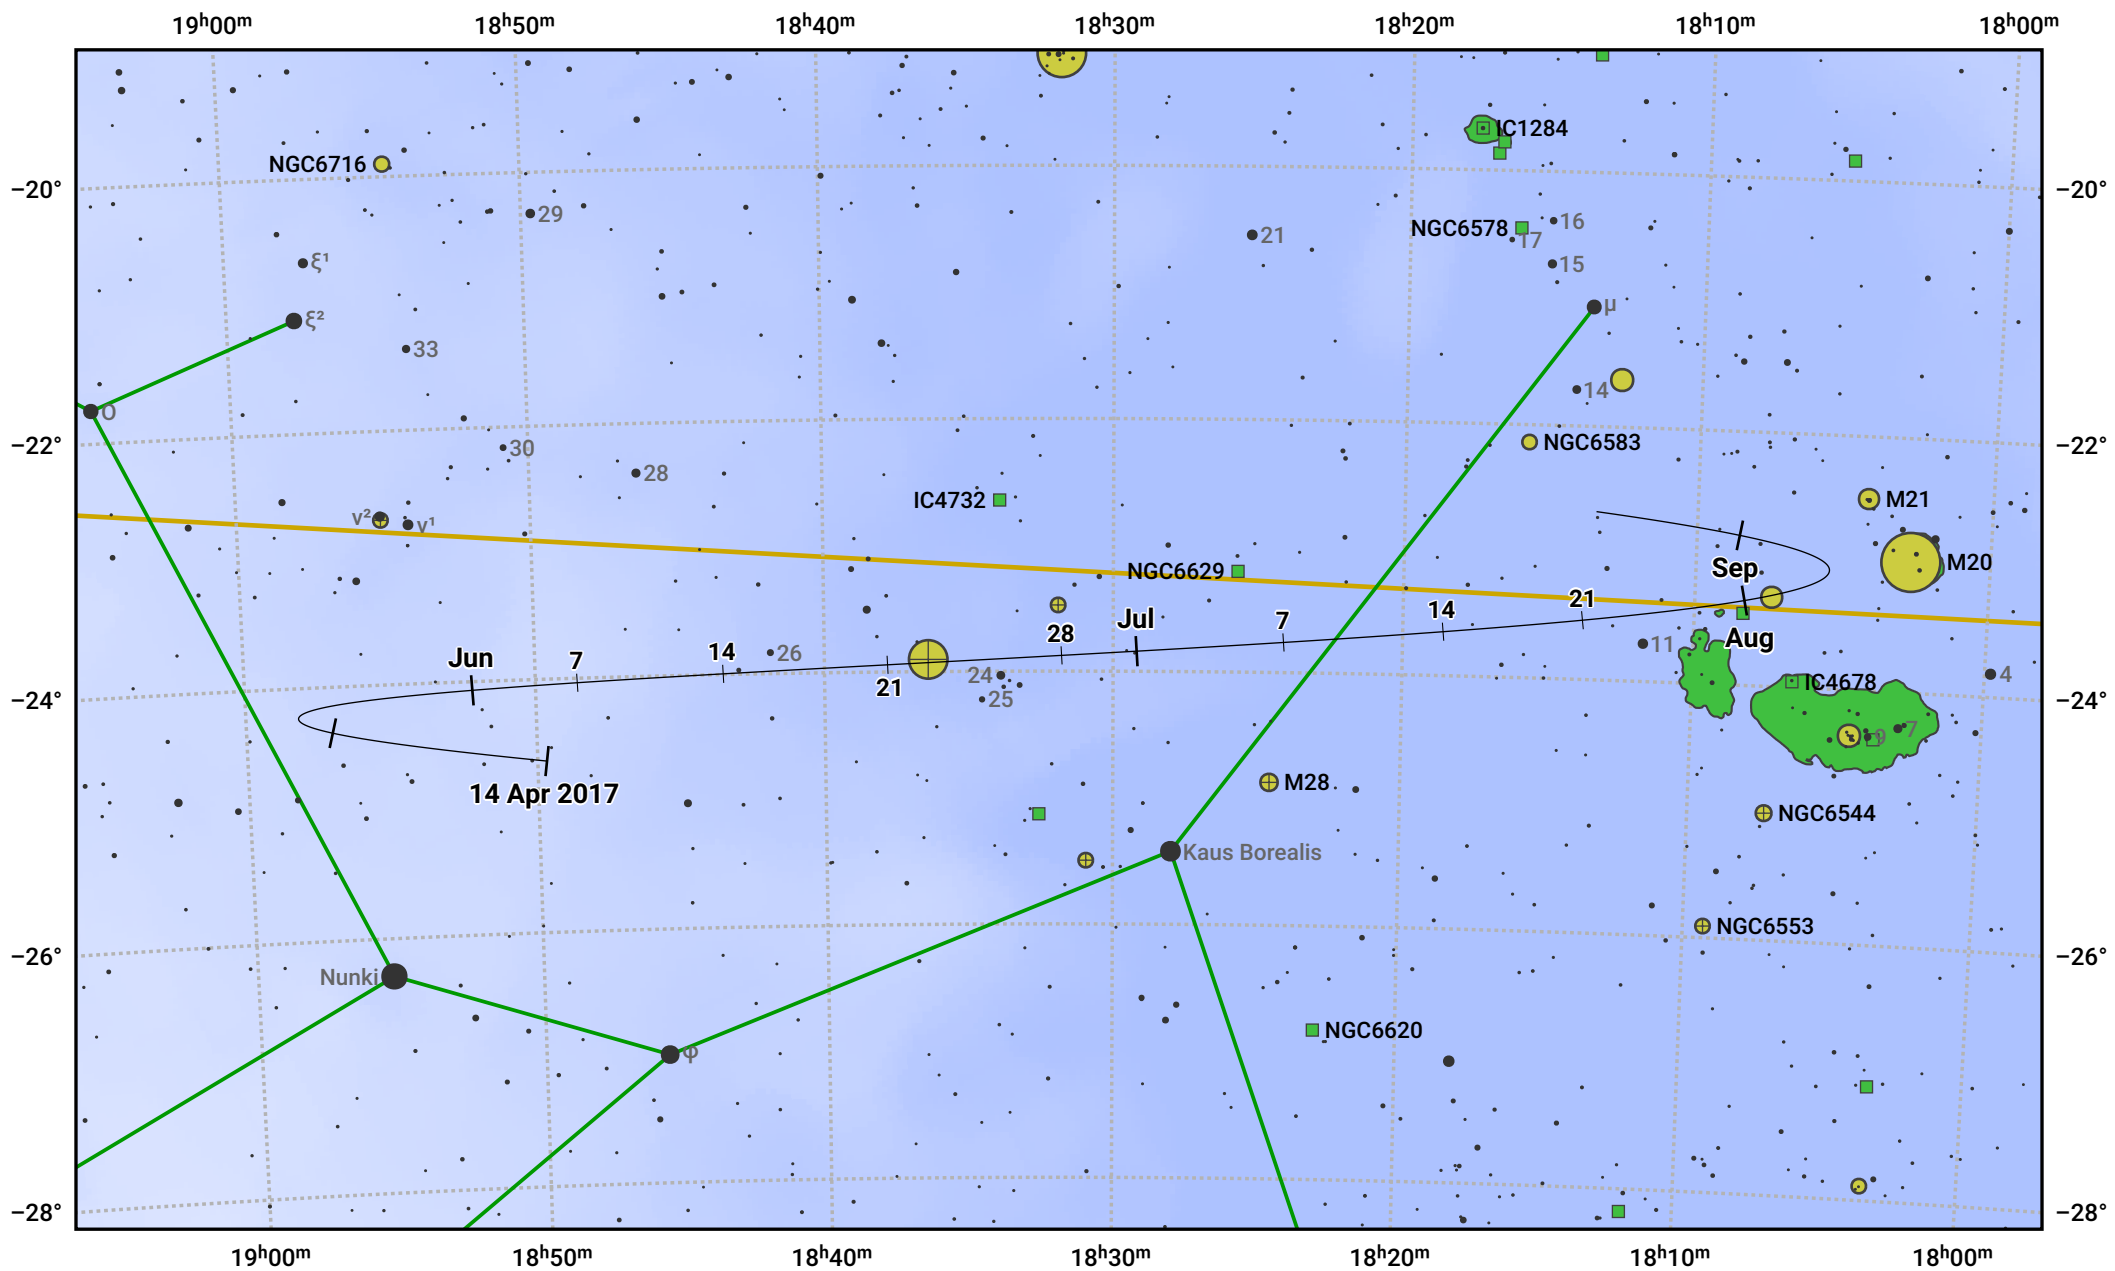

The path of Asteroid 10 Hygiea around opposition on 28 Jun 2017

© Dominic Ford 2011–2024. Date markers placed at midnight UTC. Downloaded from <https://in-the-sky.org>

Magnitude scale: · 9.0 · 8.0 · 7.0 · 6.0 · 5.0 · 4.0 · 3.0 · 2.0

— Ecliptic Plane

● Galaxy ■ Bright nebula ● Open cluster ⊕ Globular cluster

Date	Mag
2017 May 1	10.6
2017 Jun 1	10.0
2017 Jun 11	9.8
2017 Jul 1	9.4
2017 Aug 1	10.2
2017 Sep 1	10.8
2017 Sep 2	10.8