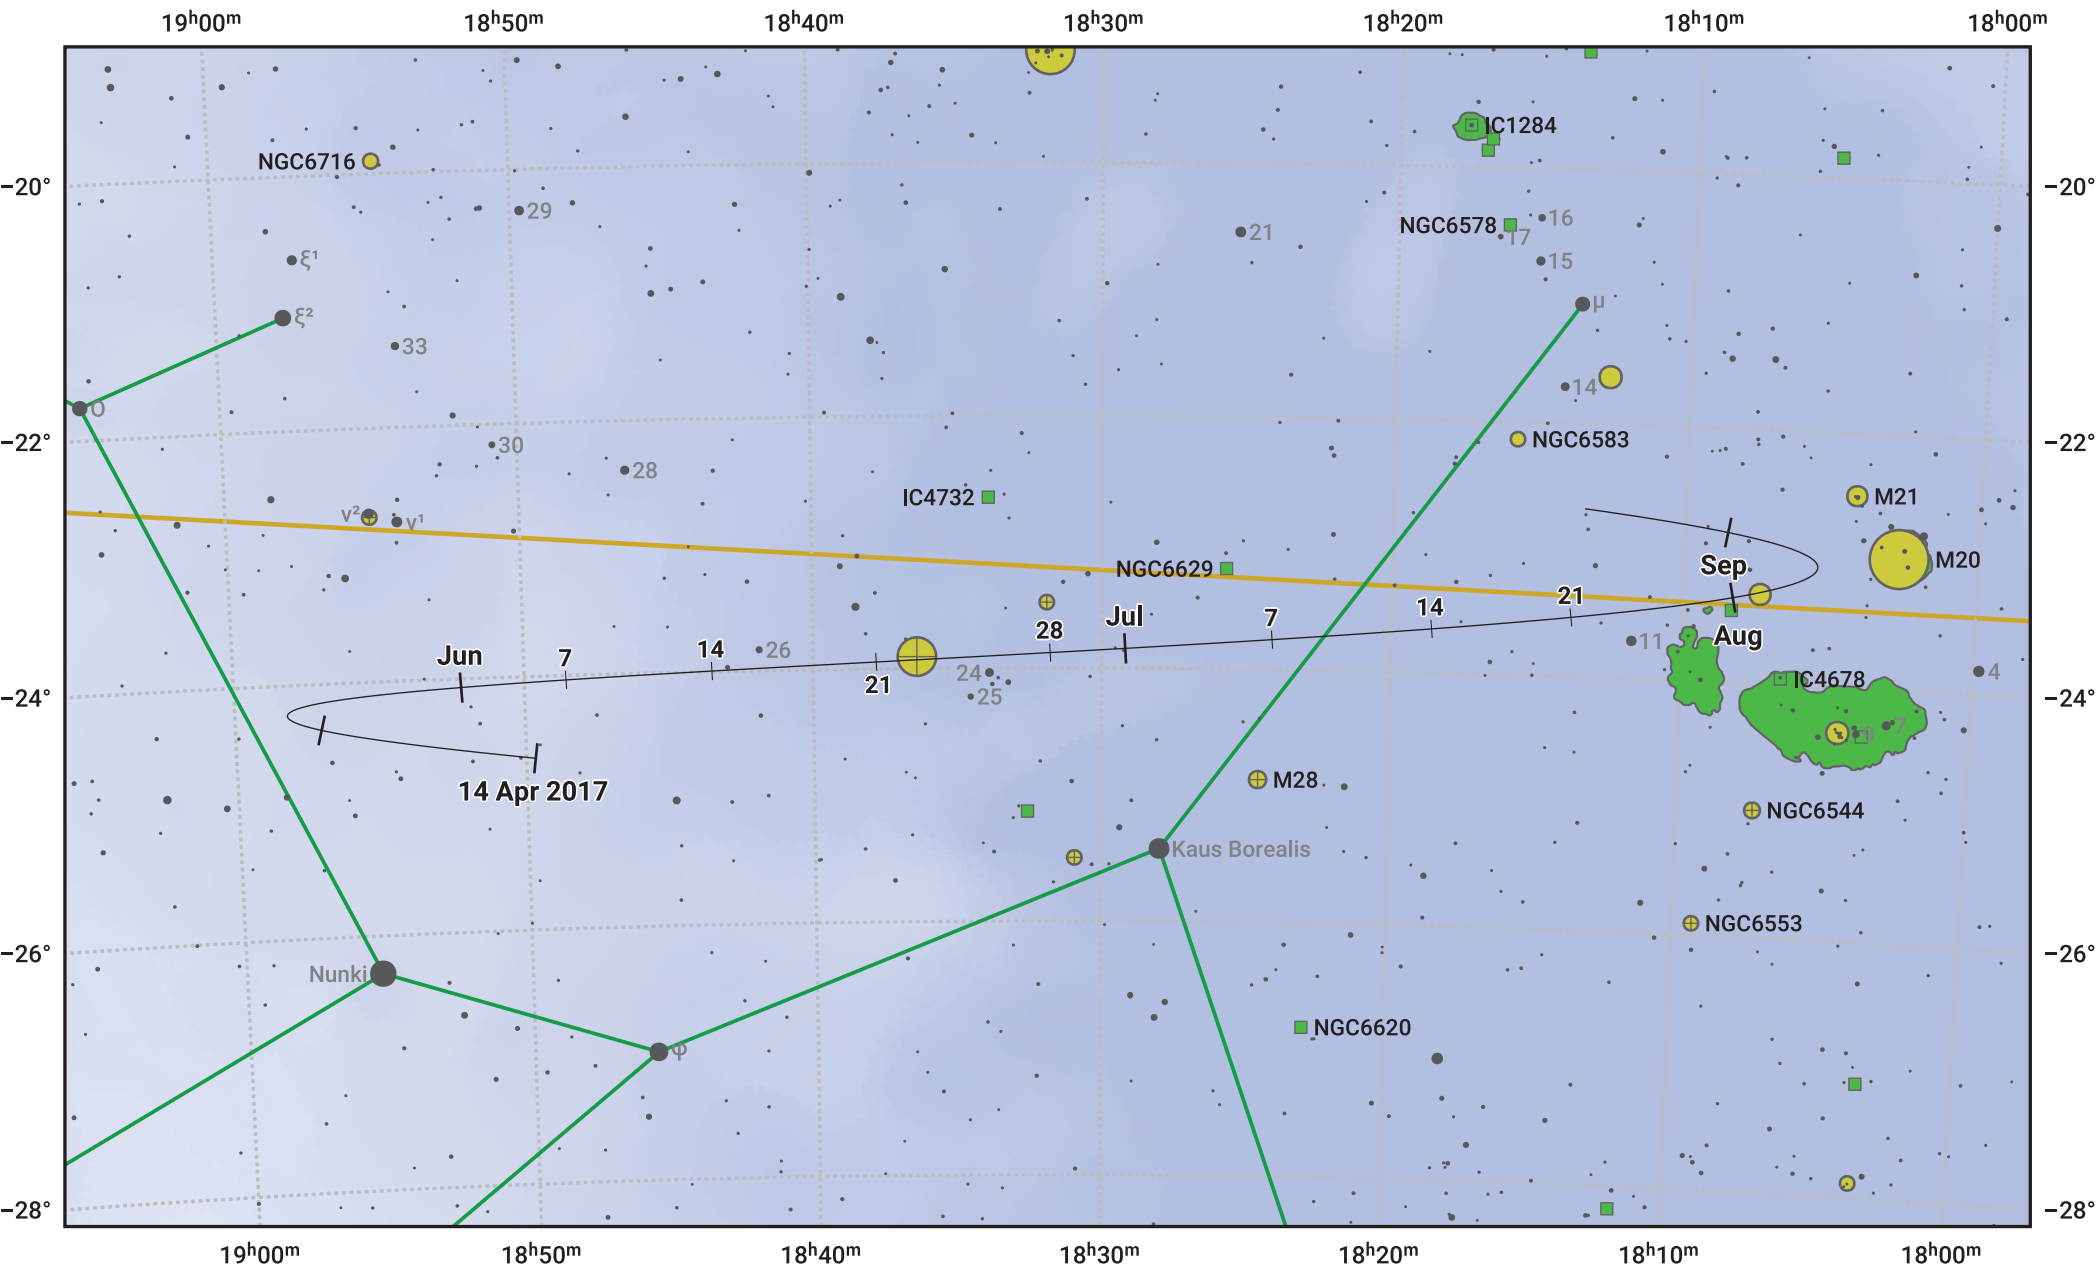

# The path of Asteroid 10 Hygiea around opposition on 28 Jun 2017

© Dominic Ford 2011–2024. Date markers placed at midnight UTC. Downloaded from <https://in-the-sky.org>

Magnitude scale: 9.0 8.0 7.0 6.0 5.0 4.0 3.0 2.0

— Ecliptic Plane

Galaxy    Bright nebula    Open cluster    Globular cluster

Date	Mag
2017 May 1	10.6
2017 Jun 1	10.0
2017 Jun 11	9.8
2017 Jul 1	9.4
2017 Aug 1	10.2
2017 Sep 1	10.8
2017 Sep 2	10.8