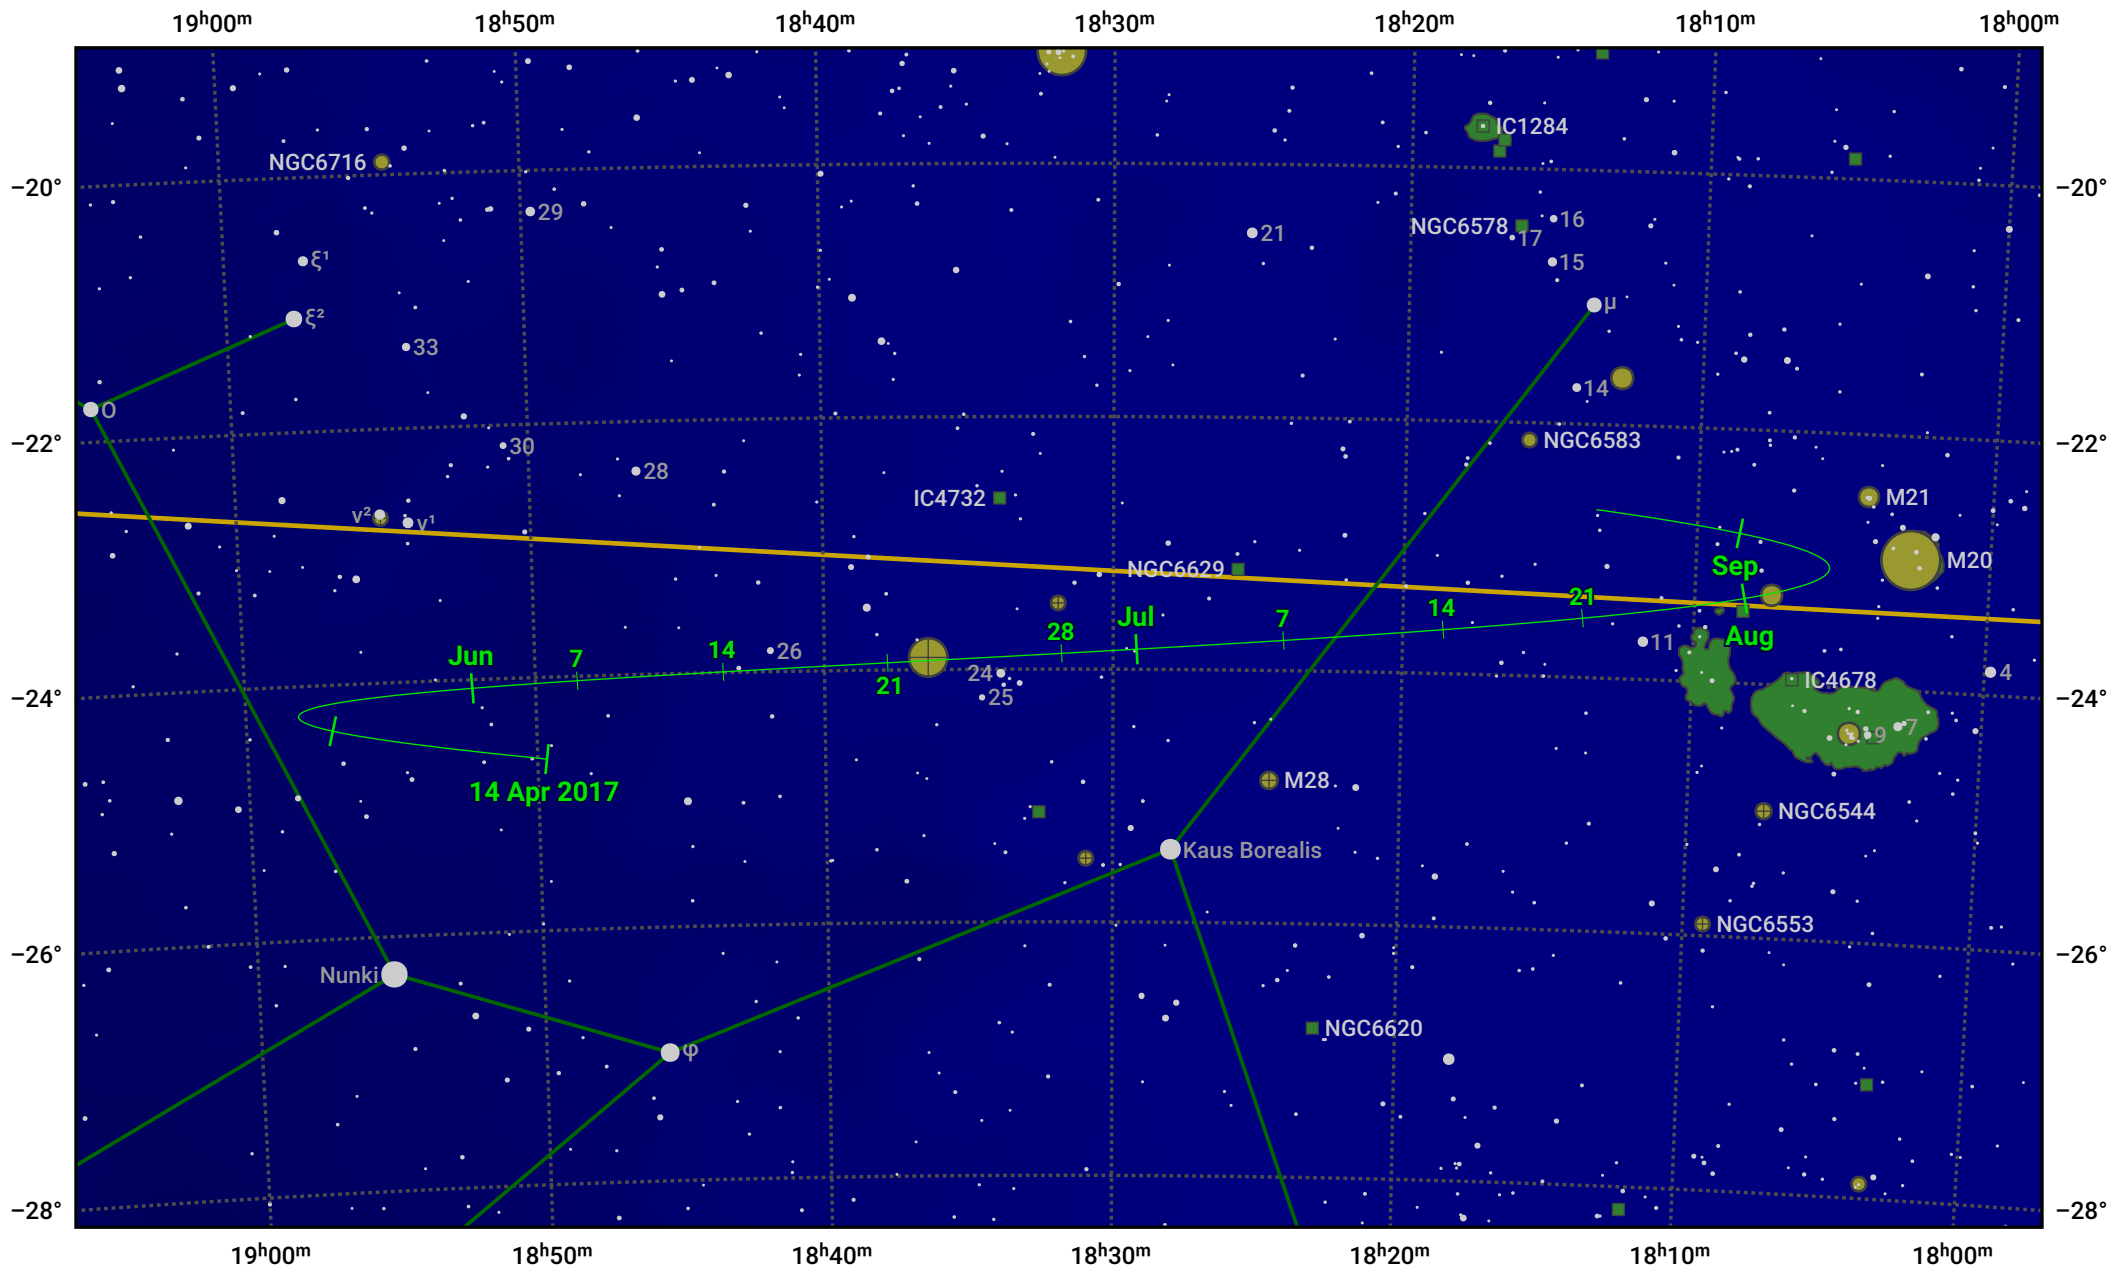

The path of Asteroid 10 Hygiea around opposition on 28 Jun 2017

© Dominic Ford 2011–2024. Date markers placed at midnight UTC. Downloaded from <https://in-the-sky.org>

Magnitude scale: 9.0 8.0 7.0 6.0 5.0 4.0 3.0 2.0

— Ecliptic Plane

Galaxy Bright nebula Open cluster Globular cluster

Date	Mag
2017 May 1	10.6
2017 Jun 1	10.0
2017 Jun 11	9.8
2017 Jul 1	9.4
2017 Aug 1	10.2
2017 Sep 1	10.8
2017 Sep 2	10.8