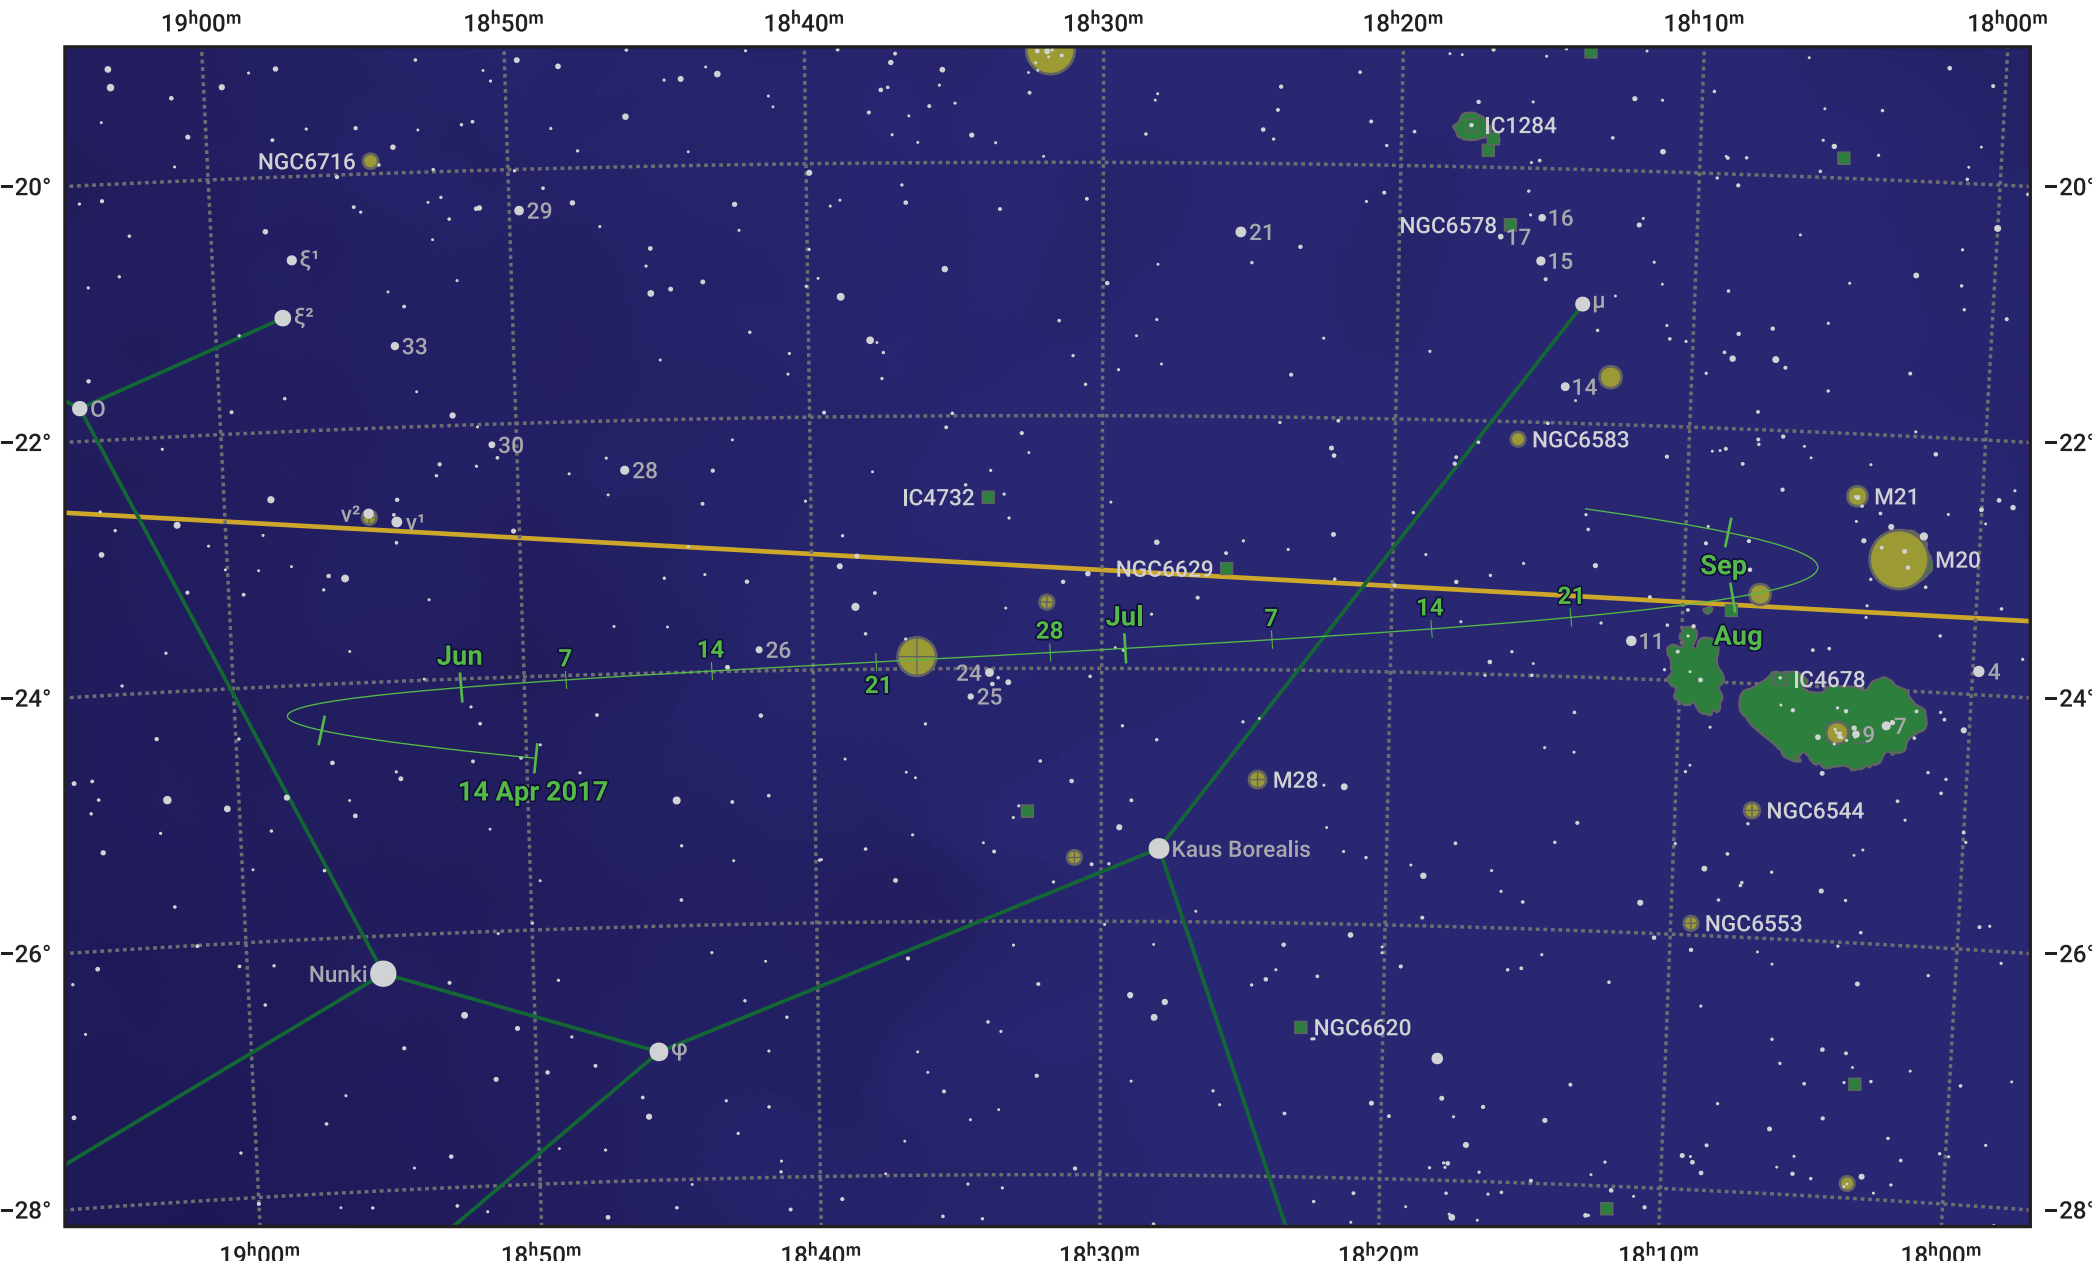

The path of Asteroid 10 Hygiea around opposition on 28 Jun 2017

© Dominic Ford 2011–2024. Date markers placed at midnight UTC. Downloaded from <https://in-the-sky.org>

Magnitude scale: • 9.0 • 8.0 • 7.0 • 6.0 • 5.0 • 4.0 • 3.0 • 2.0

— Ecliptic Plane

- Galaxy
- Bright nebula
- Open cluster
- ⊕ Globular cluster

Date	Mag
2017 May 1	10.6
2017 Jun 1	10.0
2017 Jun 11	9.8
2017 Jul 1	9.4
2017 Aug 1	10.2
2017 Sep 1	10.8
2017 Sep 2	10.8