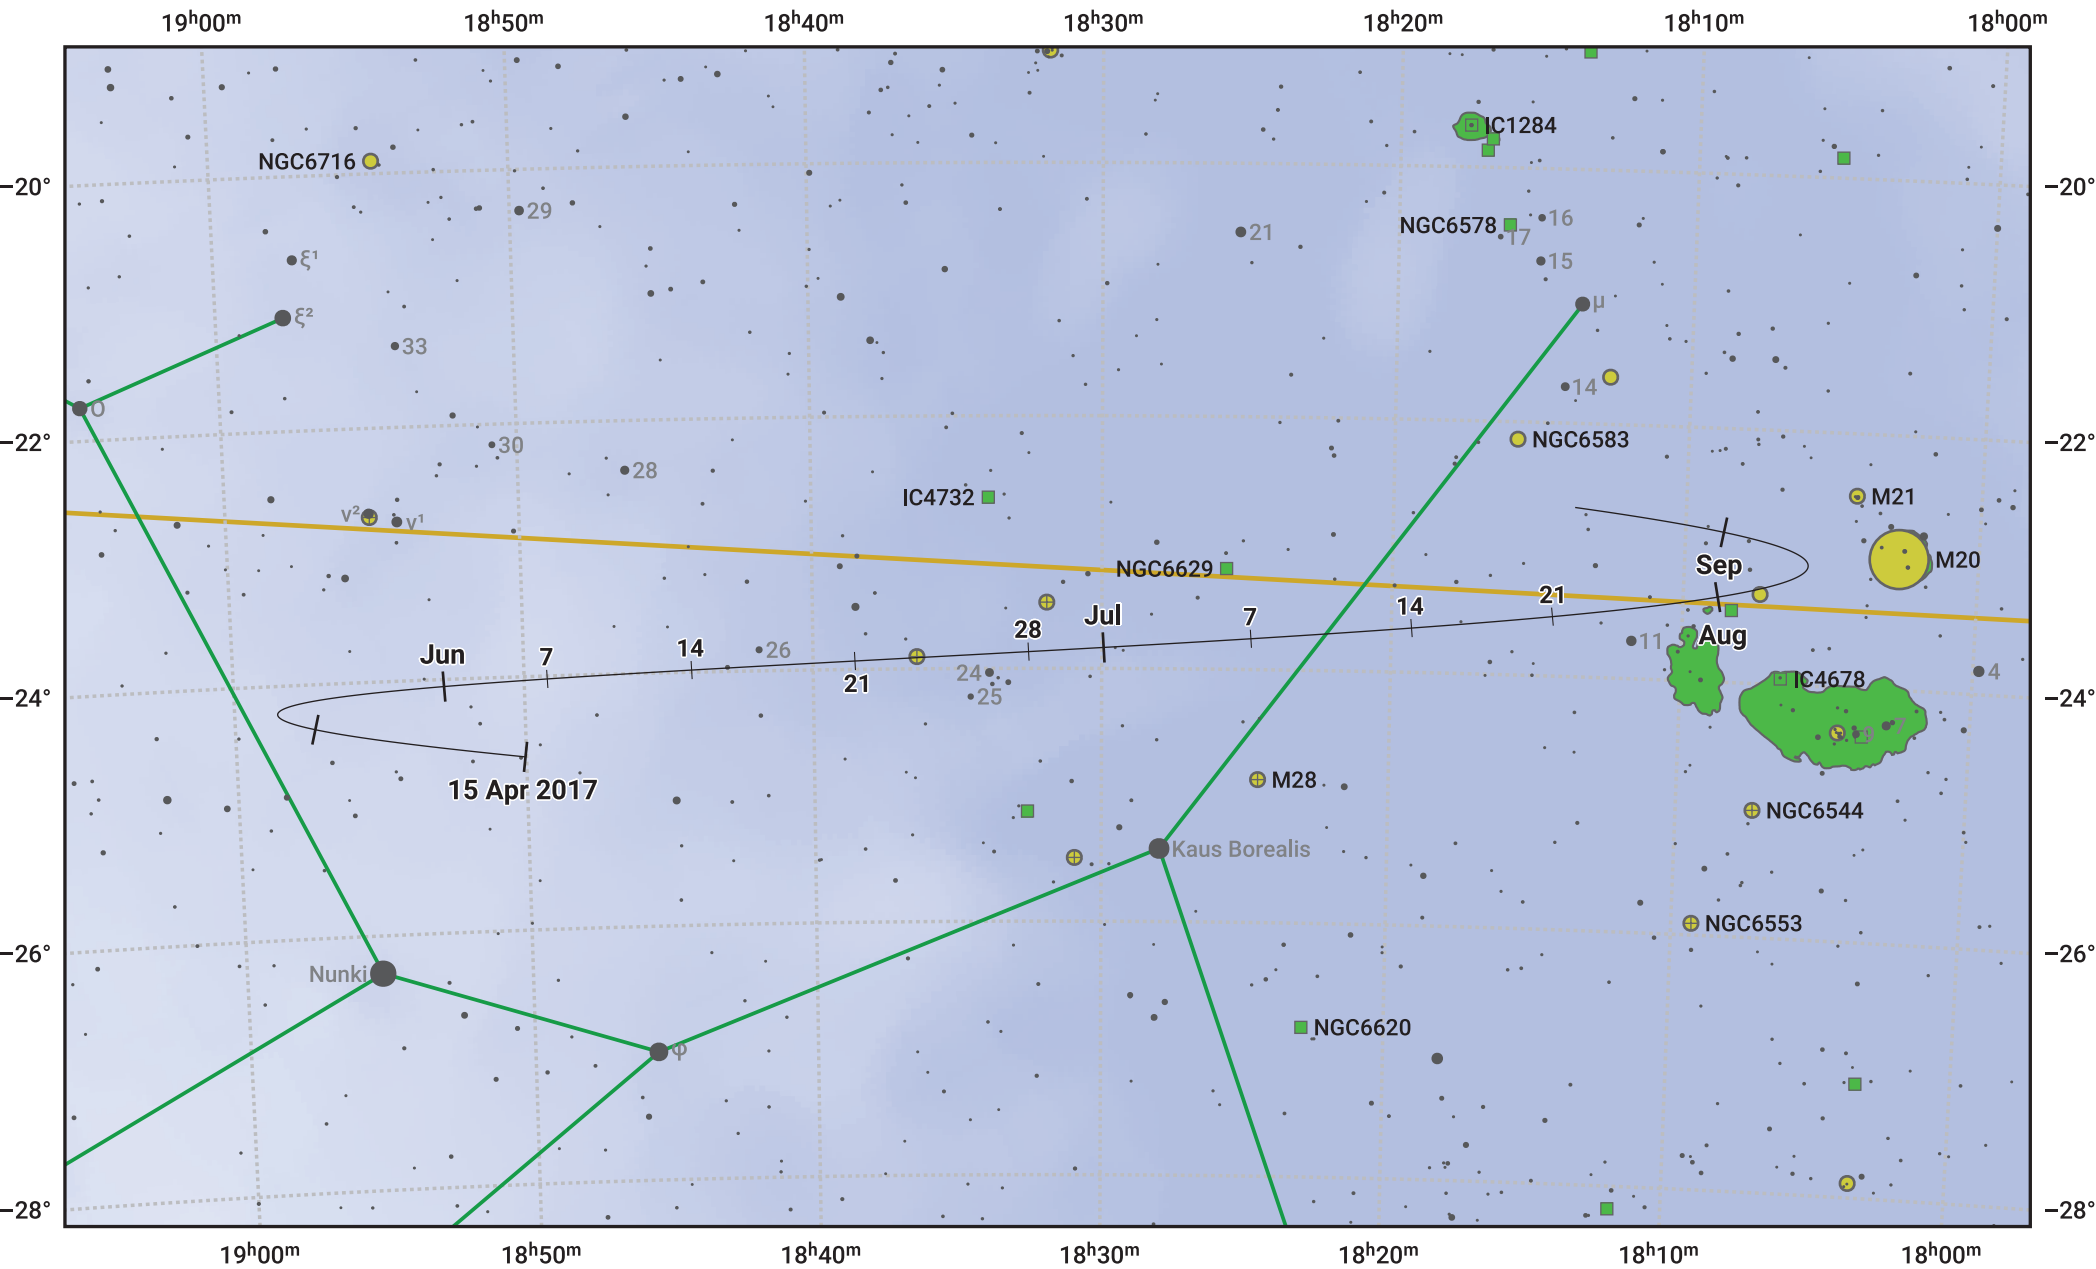

The path of Asteroid 10 Hygiea around opposition on 29 Jun 2017

© Dominic Ford 2011–2024. Date markers placed at midnight UTC. Downloaded from <https://in-the-sky.org>

Magnitude scale: 9.0 8.0 7.0 6.0 5.0 4.0 3.0 2.0

- Galaxy
- Bright nebula
- Open cluster
- Globular cluster

| Date | Mag |
|-------------|------|
| 2017 May 1 | 10.6 |
| 2017 Jun 1 | 10.0 |
| 2017 Jun 12 | 9.8 |
| 2017 Jul 1 | 9.4 |
| 2017 Aug 1 | 10.2 |
| 2017 Sep 1 | 10.8 |
| 2017 Sep 2 | 10.8 |