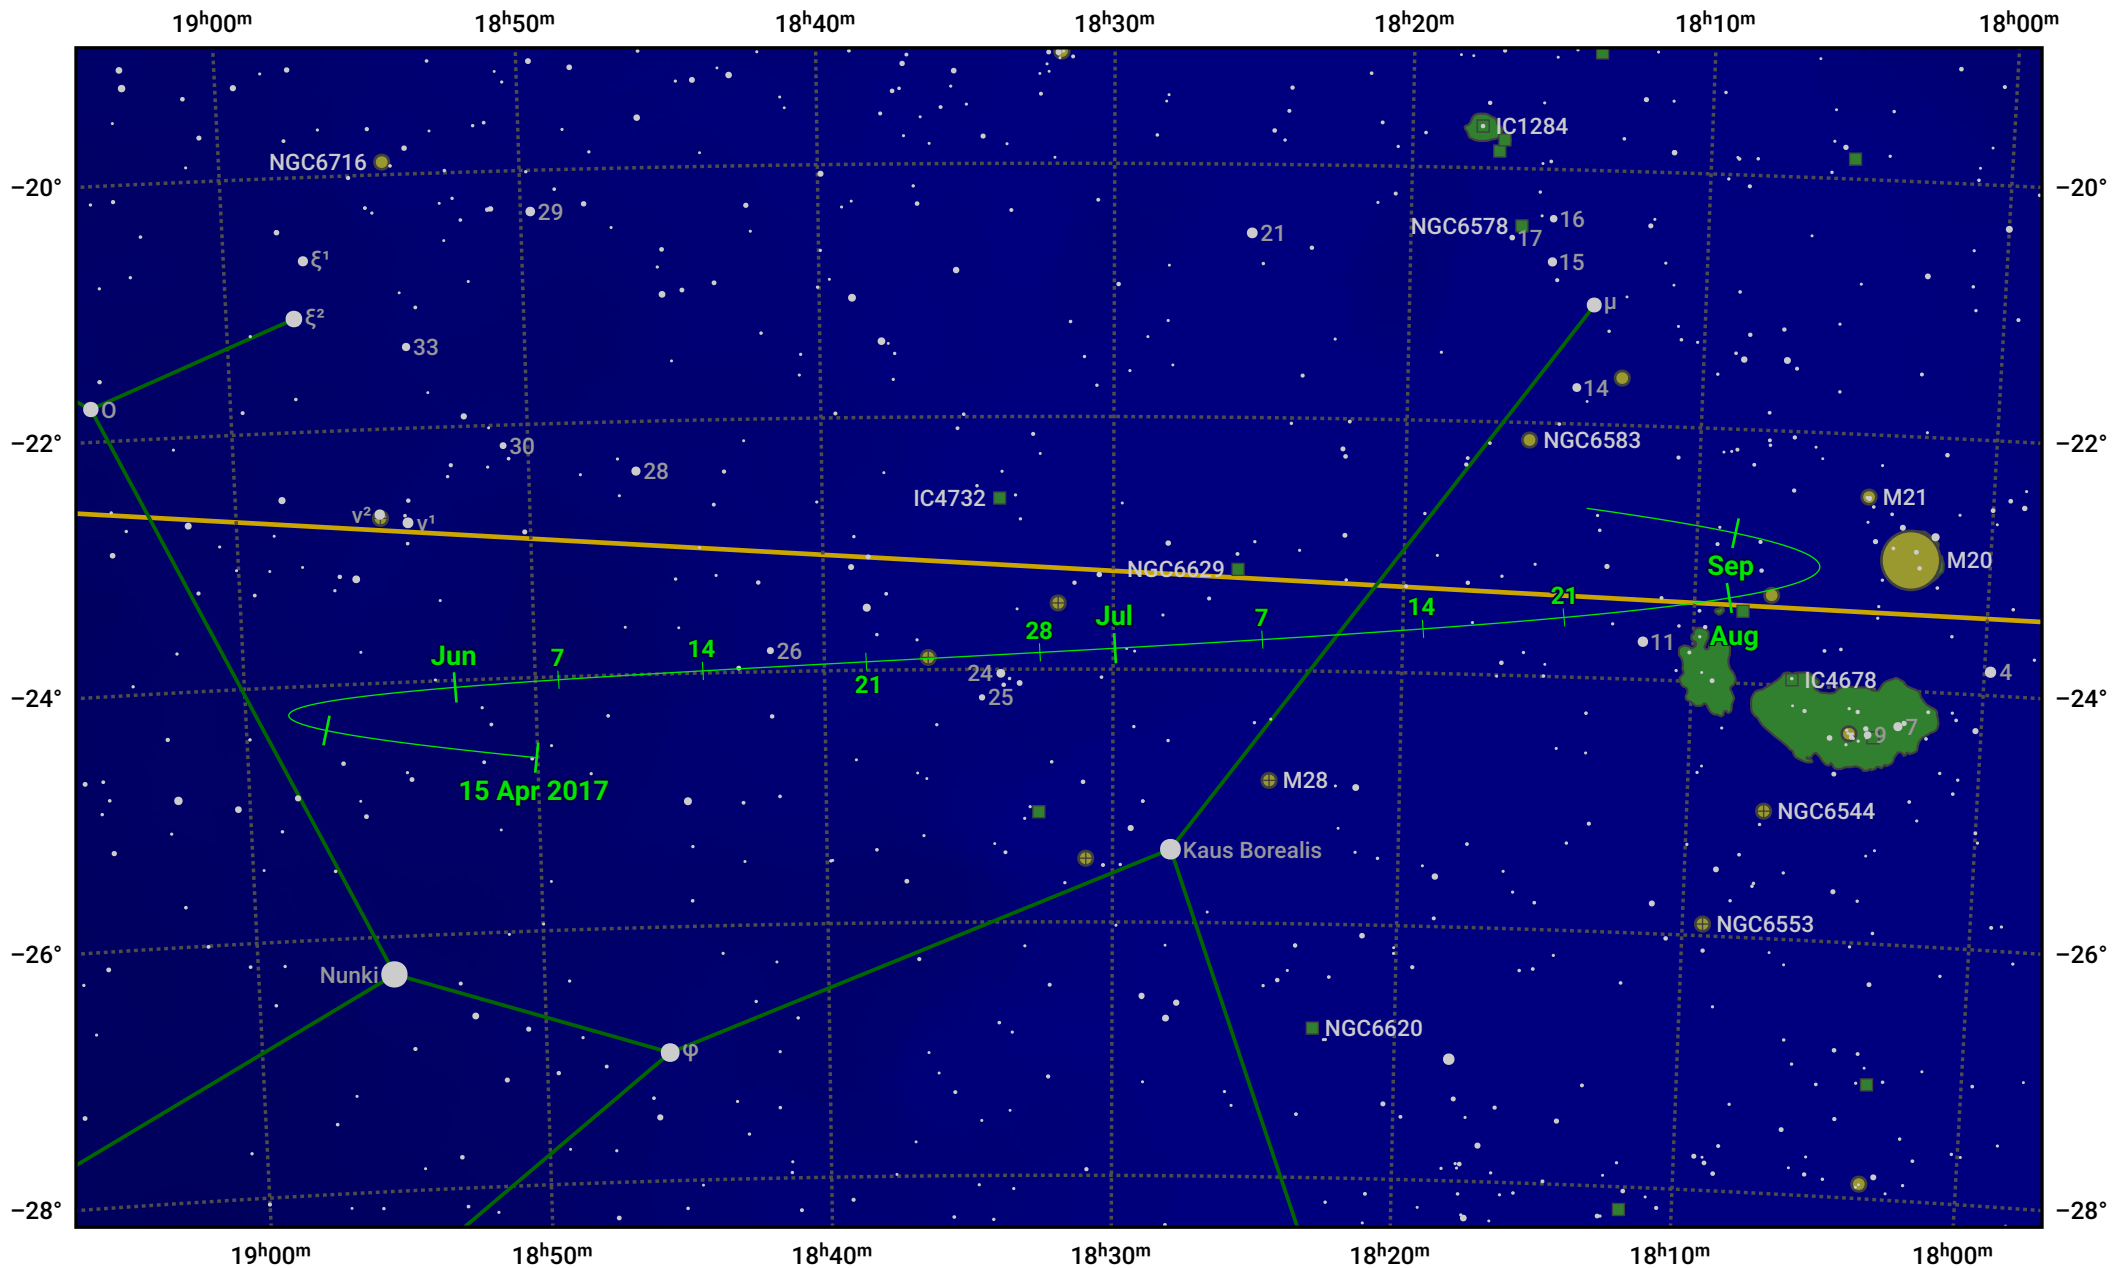

The path of Asteroid 10 Hygiea around opposition on 29 Jun 2017

© Dominic Ford 2011–2024. Date markers placed at midnight UTC. Downloaded from <https://in-the-sky.org>

Magnitude scale: ● 9.0 ● 8.0 ● 7.0 ● 6.0 ● 5.0 ● 4.0 ● 3.0 ● 2.0

— Ecliptic Plane

● Galaxy ■ Bright nebula ● Open cluster ● Globular cluster

Date	Mag
2017 May 1	10.6
2017 Jun 1	10.0
2017 Jun 12	9.8
2017 Jul 1	9.4
2017 Aug 1	10.2
2017 Sep 1	10.8
2017 Sep 2	10.8