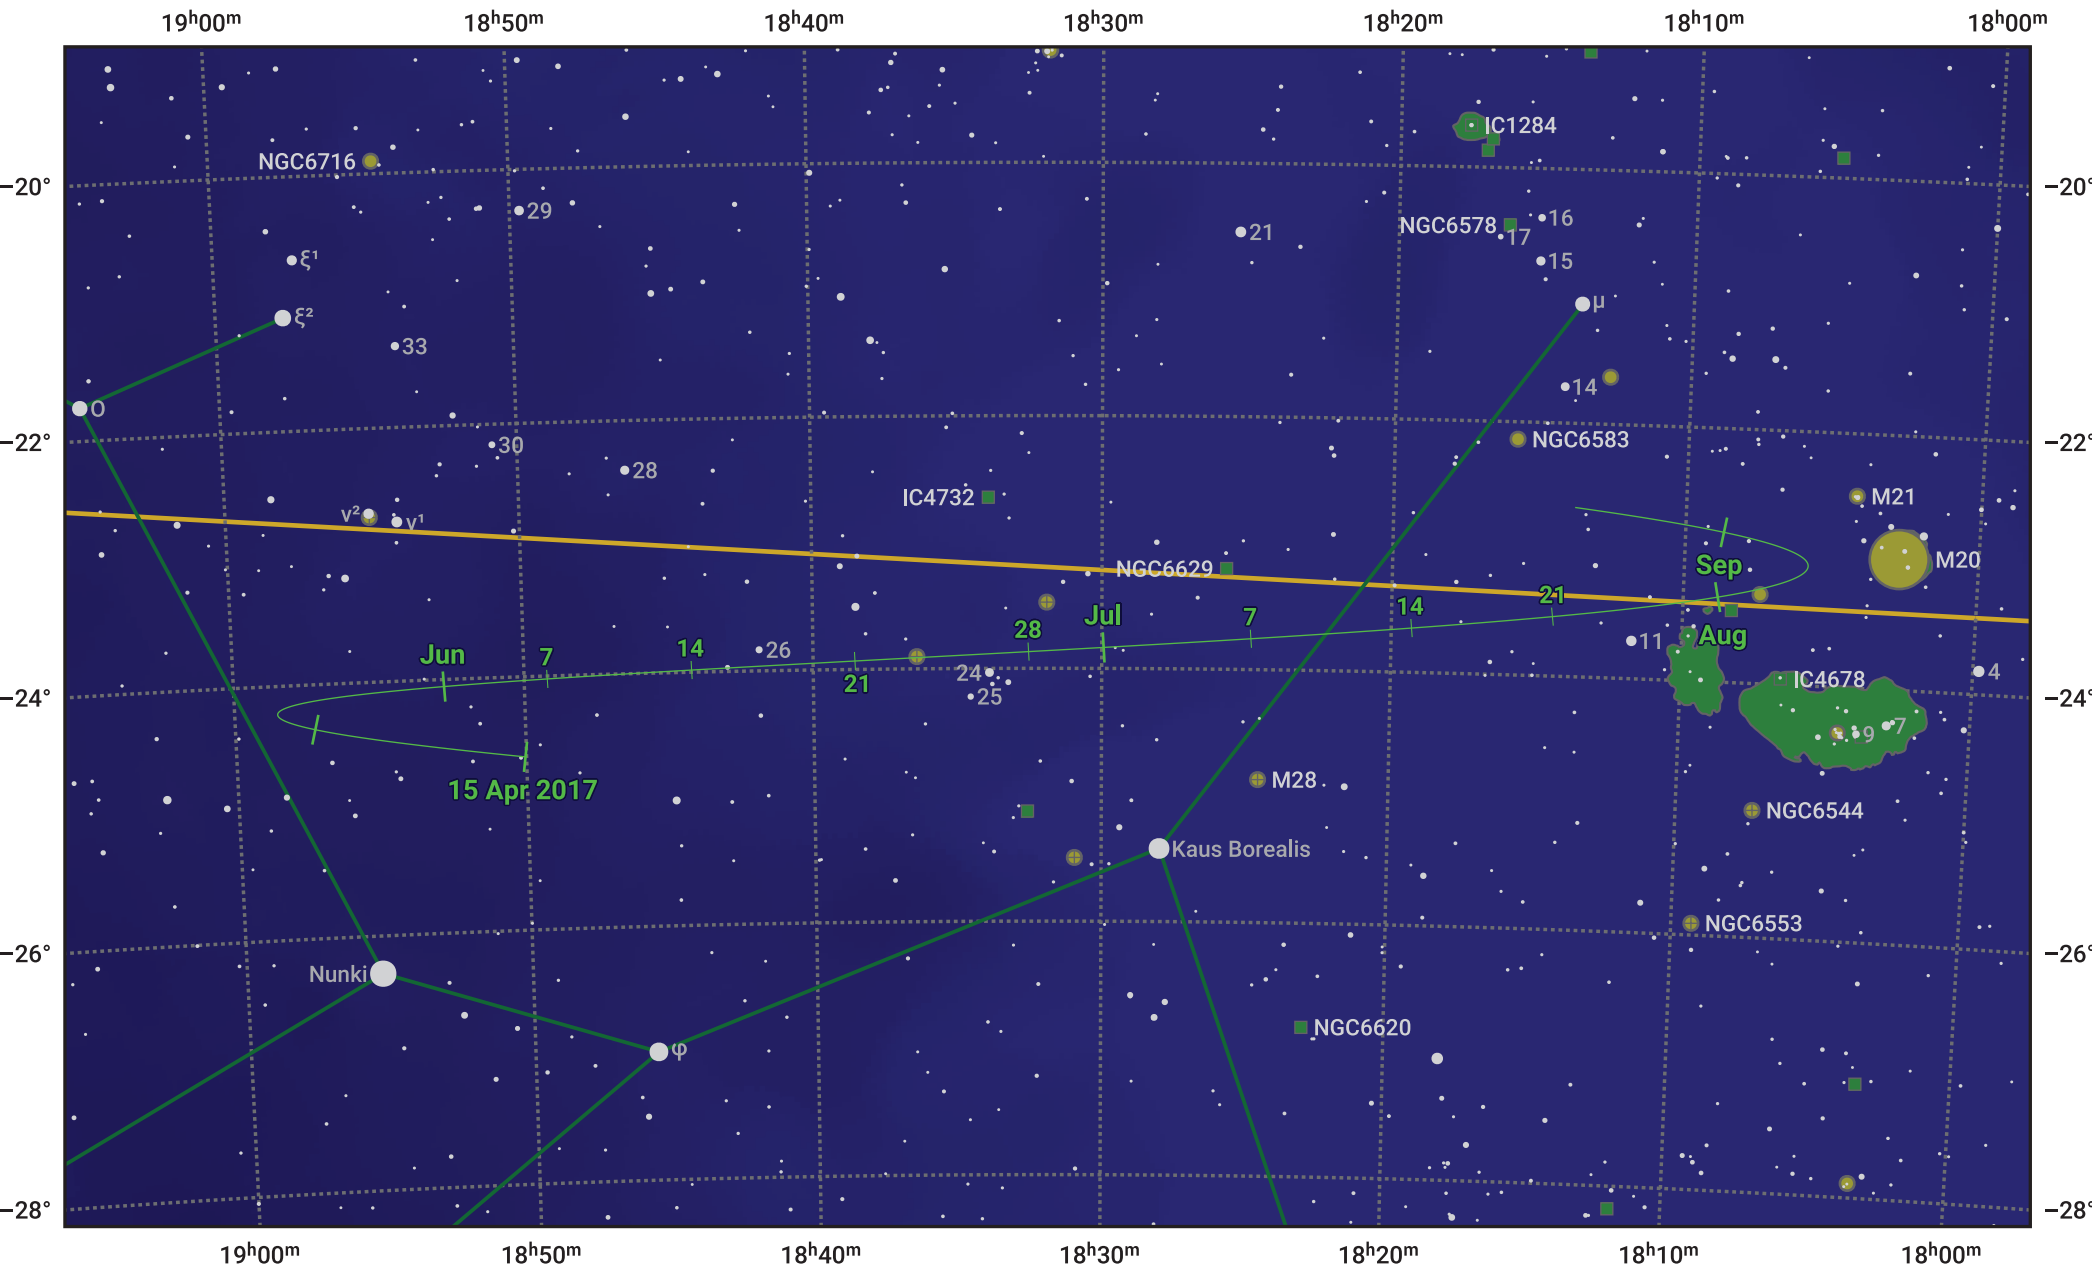

The path of Asteroid 10 Hygiea around opposition on 29 Jun 2017

© Dominic Ford 2011–2024. Date markers placed at midnight UTC. Downloaded from <https://in-the-sky.org>

Magnitude scale: • 9.0 • 8.0 • 7.0 • 6.0 • 5.0 • 4.0 • 3.0 • 2.0

— Ecliptic Plane

● Galaxy
 ■ Bright nebula
 ● Open cluster
 ⊕ Globular cluster

Date	Mag
2017 May 1	10.6
2017 Jun 1	10.0
2017 Jun 12	9.8
2017 Jul 1	9.4
2017 Aug 1	10.2
2017 Sep 1	10.8
2017 Sep 2	10.8