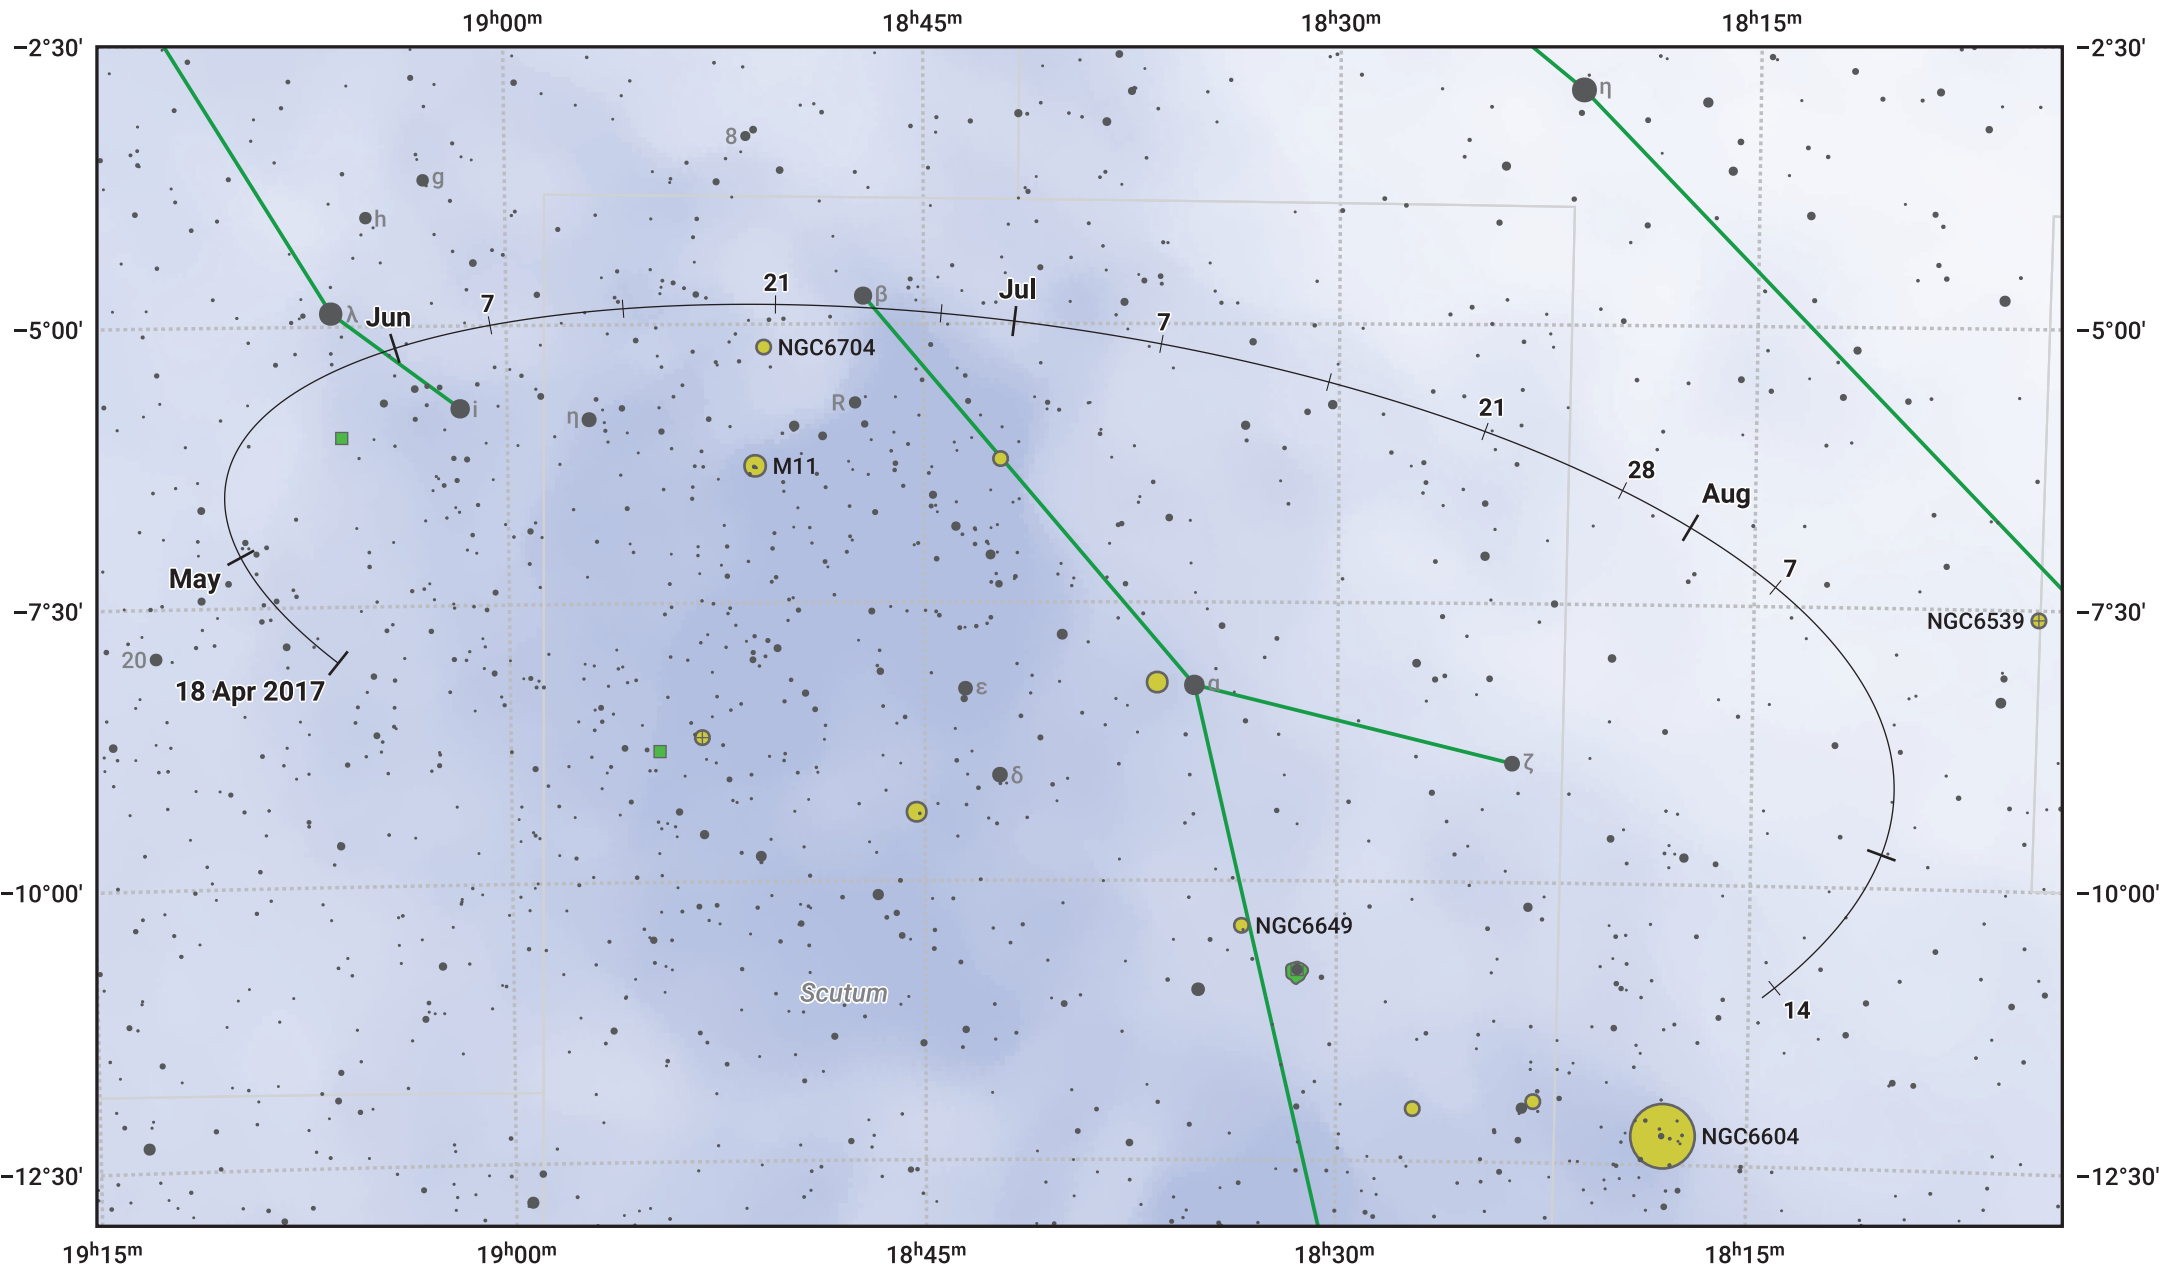

# The path of Asteroid 3 Juno around opposition on 2 Jul 2017

© Dominic Ford 2011–2024. Date markers placed at midnight UTC. Downloaded from <https://in-the-sky.org>

Magnitude scale: 10.0 9.0 8.0 7.0 6.0 5.0 4.0 3.0

— Ecliptic Plane

Galaxy    Bright nebula    Open cluster    Globular cluster

Date	Mag
2017 May 1	10.7
2017 Jun 1	10.2
2017 Jun 15	9.9
2017 Jul 1	9.7
2017 Aug 1	9.9
2017 Sep 1	10.4