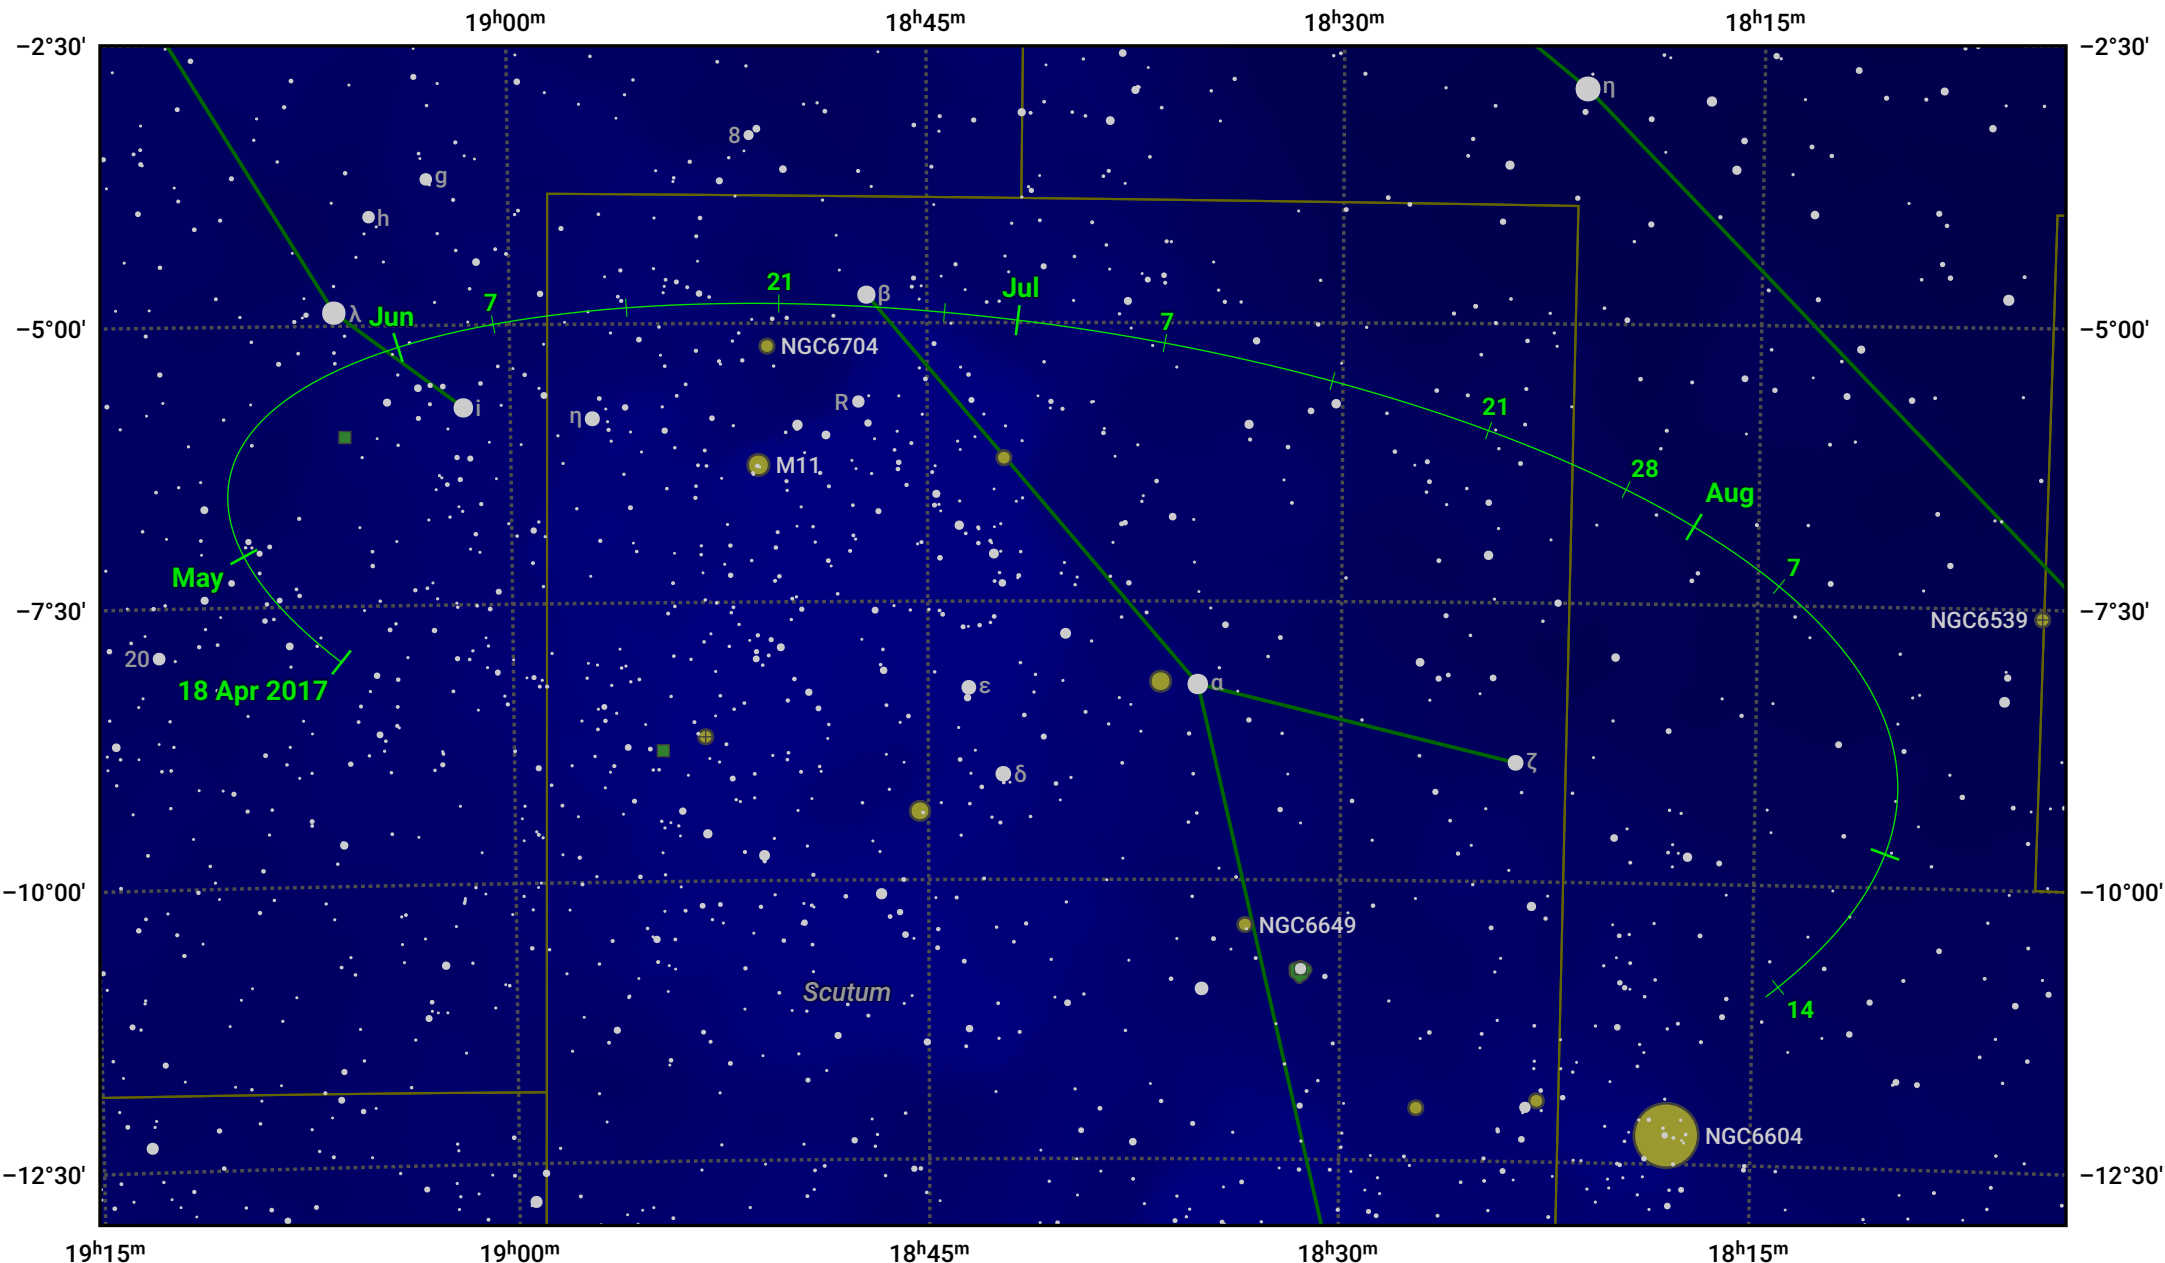

The path of Asteroid 3 Juno around opposition on 2 Jul 2017

© Dominic Ford 2011–2024. Date markers placed at midnight UTC. Downloaded from <https://in-the-sky.org>

Magnitude scale: 10.0 9.0 8.0 7.0 6.0 5.0 4.0 3.0

— Ecliptic Plane

Galaxy Bright nebula Open cluster Globular cluster

Date	Mag
2017 May 1	10.7
2017 Jun 1	10.2
2017 Jun 15	9.9
2017 Jul 1	9.7
2017 Aug 1	9.9
2017 Sep 1	10.4