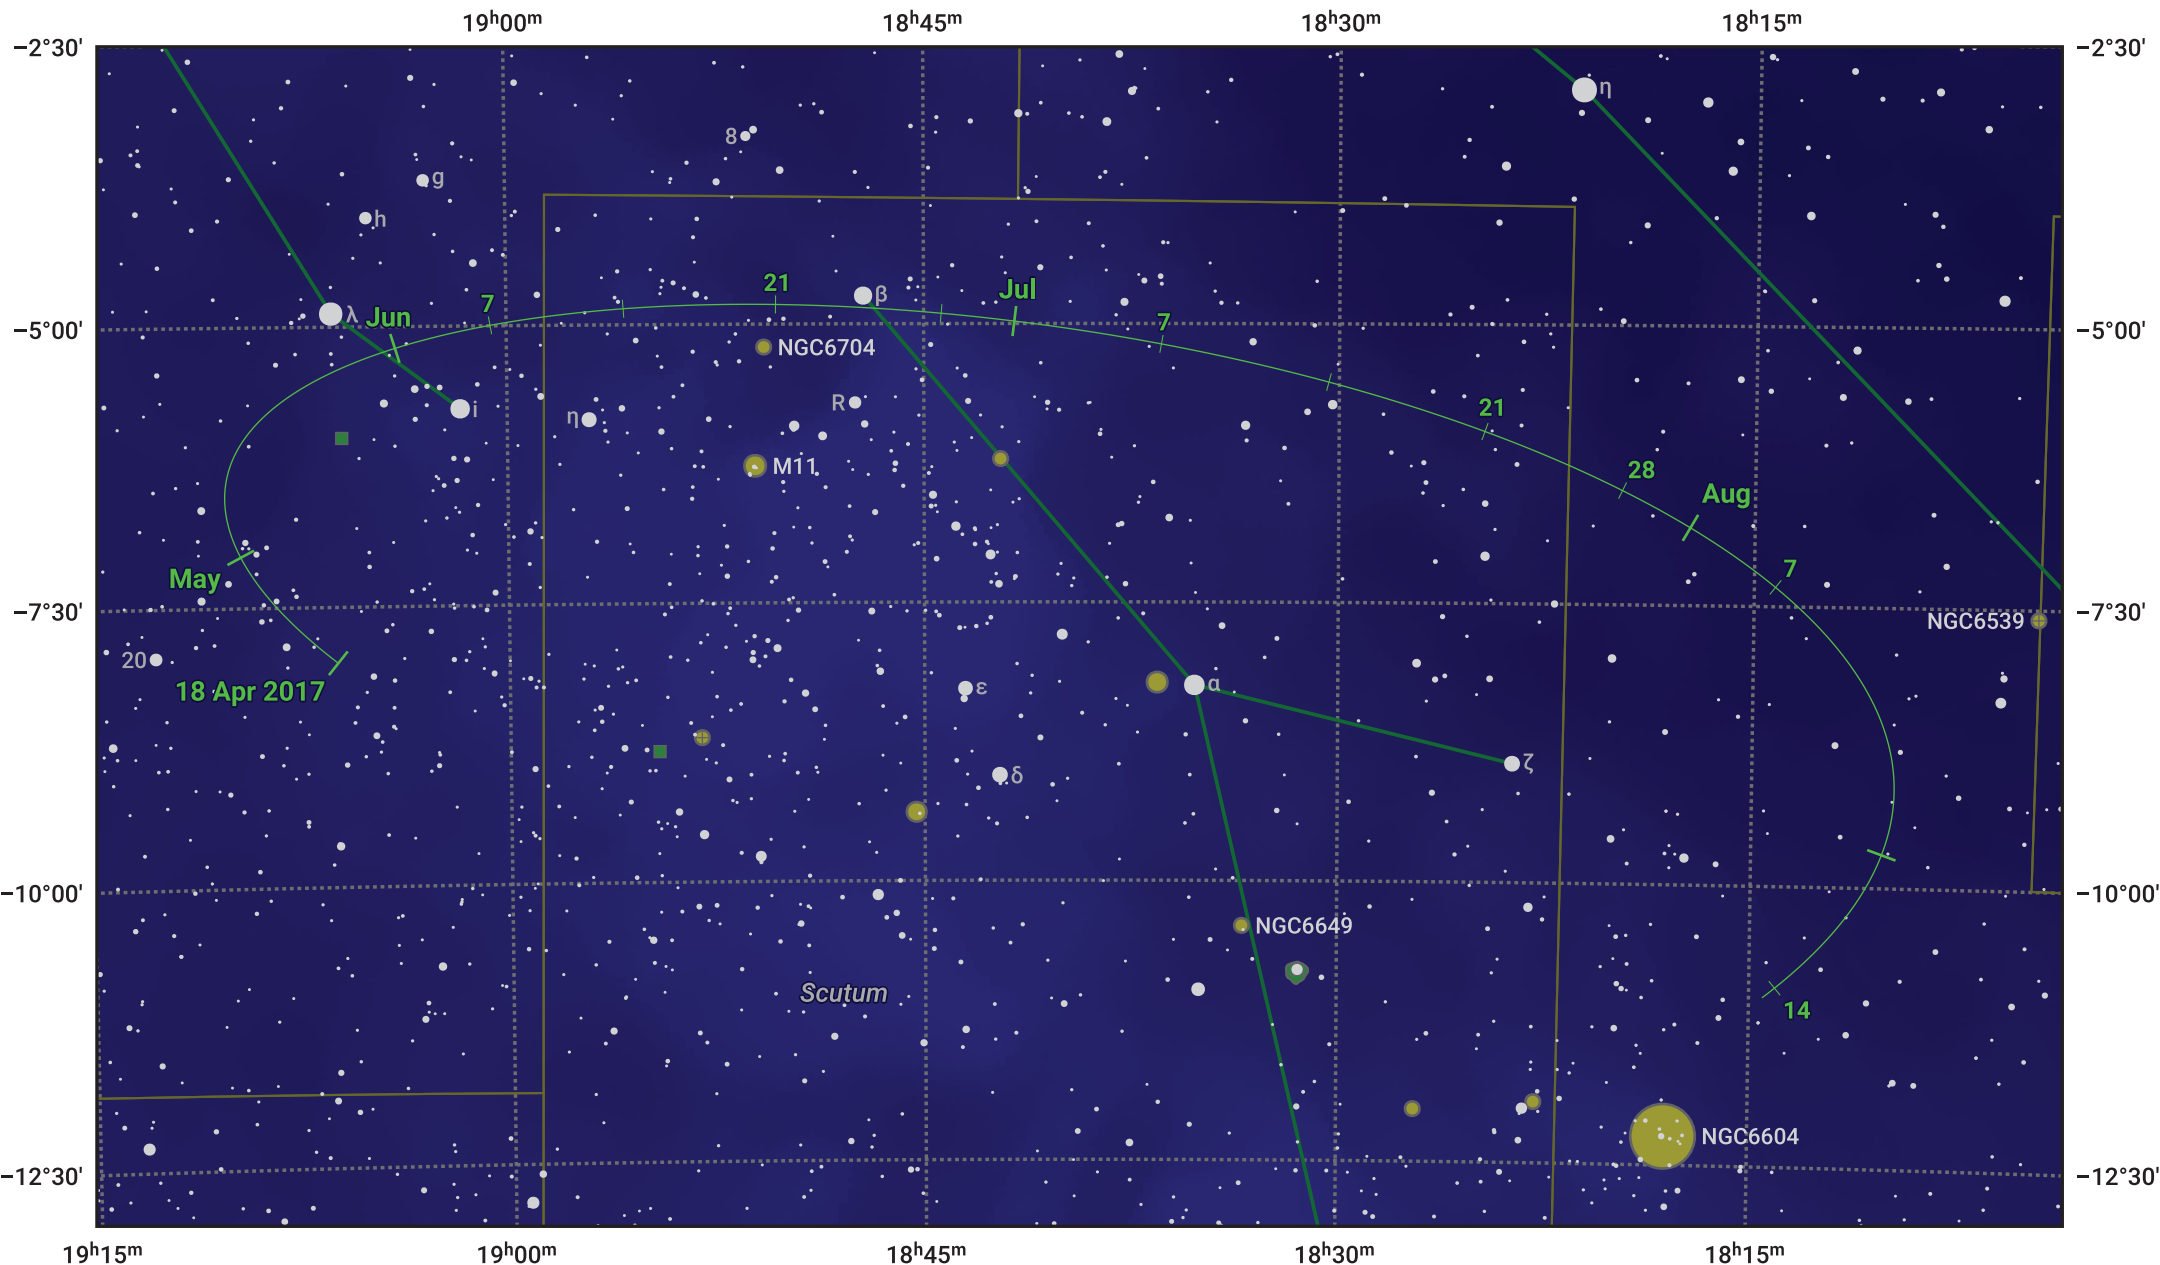

The path of Asteroid 3 Juno around opposition on 2 Jul 2017

© Dominic Ford 2011–2024. Date markers placed at midnight UTC. Downloaded from <https://in-the-sky.org>

Magnitude scale: 10.0 9.0 8.0 7.0 6.0 5.0 4.0 3.0

— Ecliptic Plane

Galaxy Bright nebula Open cluster Globular cluster

Date	Mag
2017 May 1	10.7
2017 Jun 1	10.2
2017 Jun 15	9.9
2017 Jul 1	9.7
2017 Aug 1	9.9
2017 Sep 1	10.4