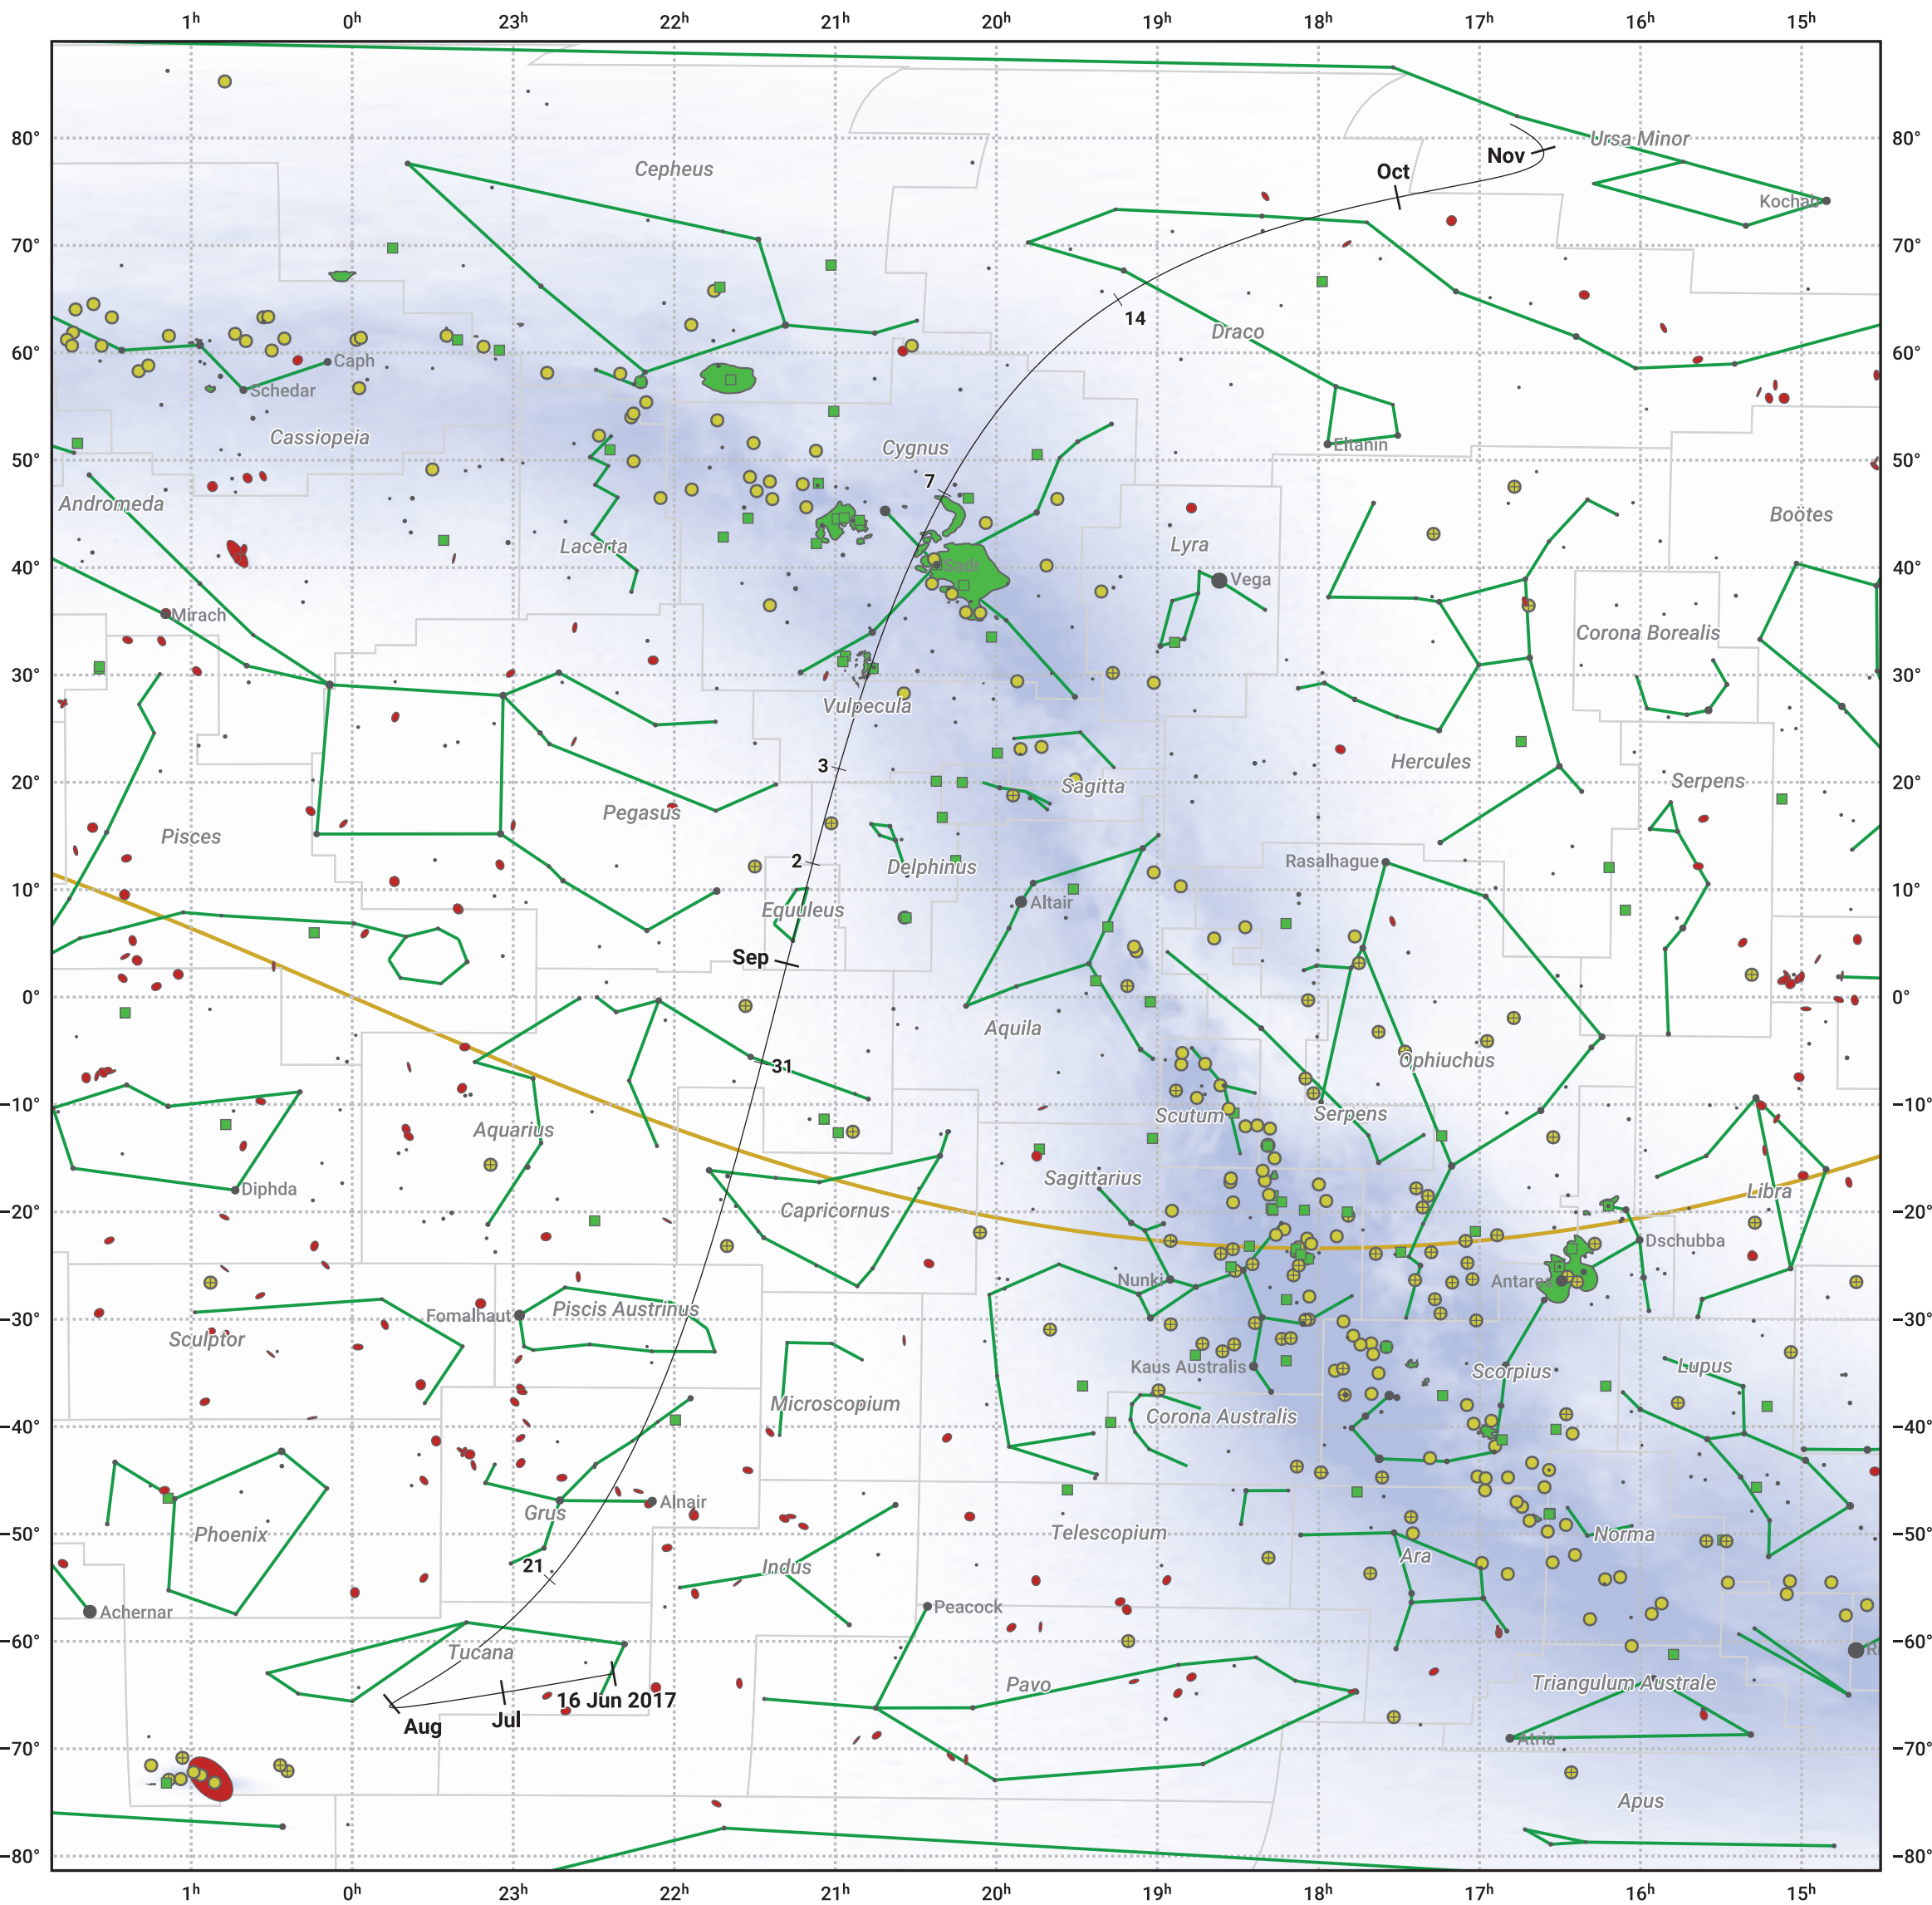

# The path of Asteroid 3122 Florence around opposition on 30 Aug 2017

© Dominic Ford 2011–2024. Date markers placed at midnight UTC. Downloaded from <https://in-the-sky.org>

Magnitude scale:  -5.0  -4.0  -3.0  -2.0  -1.0  0.0  -1.0

Ecliptic Plane

Galaxy  Bright nebula  Open cluster  Globular cluster

Date	Mag	Phase
2017 Jul 1	14.8	88%
2017 Jul 11	14.4	87%
2017 Jul 30	13.3	85%
2017 Aug 1	13.2	85%
2017 Aug 11	12.3	85%
2017 Aug 19	11.2	87%
2017 Aug 24	10.2	92%
2017 Aug 28	9.0	97%
2017 Sep 1	8.6	96%
2017 Sep 6	10.1	78%
2017 Sep 10	11.2	67%
2017 Sep 16	12.3	61%
2017 Sep 26	13.3	59%
2017 Oct 1	13.7	60%
2017 Oct 22	14.4	68%
2017 Nov 1	14.6	72%