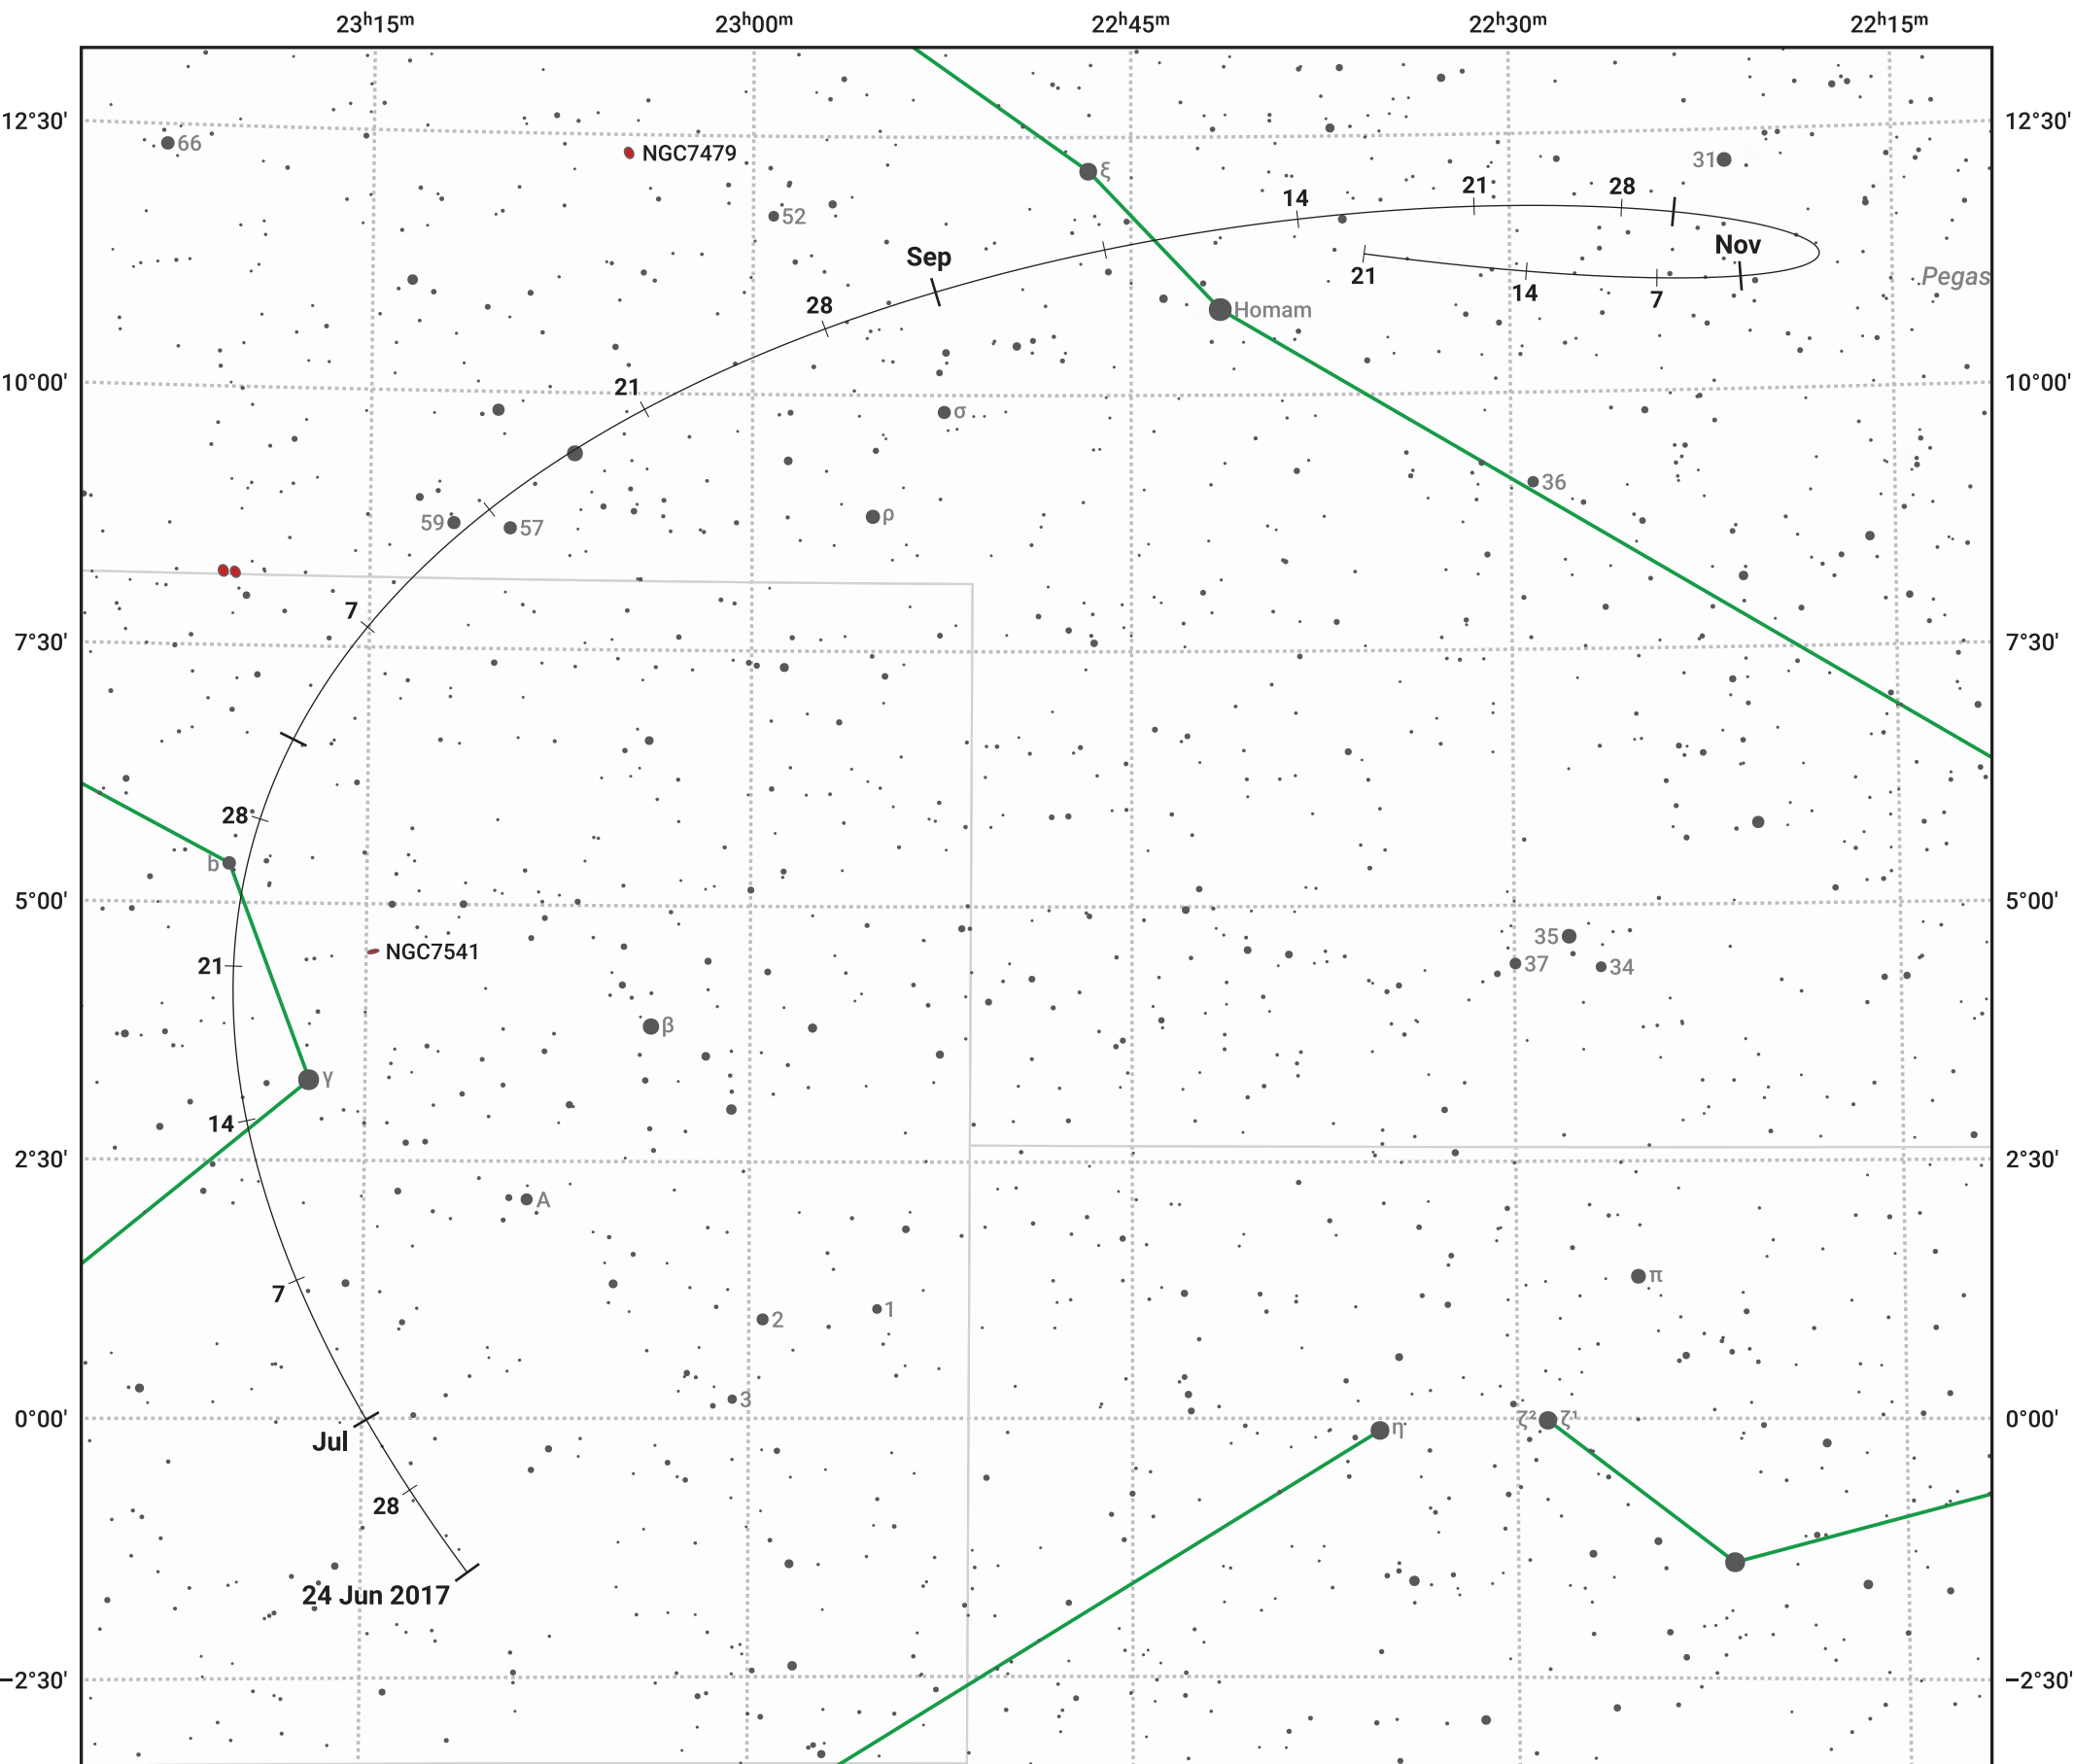

The path of Asteroid 89 Julia around opposition on 7 Sep 2017

© Dominic Ford 2011–2024. Date markers placed at midnight UTC. Downloaded from <https://in-the-sky.org>

Magnitude scale: 10.0 9.0 8.0 7.0 6.0 5.0 4.0 3.0

— Ecliptic Plane

Galaxy Bright nebula Open cluster Globular cluster

Date	Mag	Phase
2017 Jul 1	10.2	95%
2017 Aug 1	9.5	97%
2017 Aug 8	9.3	98%
2017 Sep 1	8.8	99%
2017 Oct 1	9.1	98%
2017 Nov 1	9.8	96%