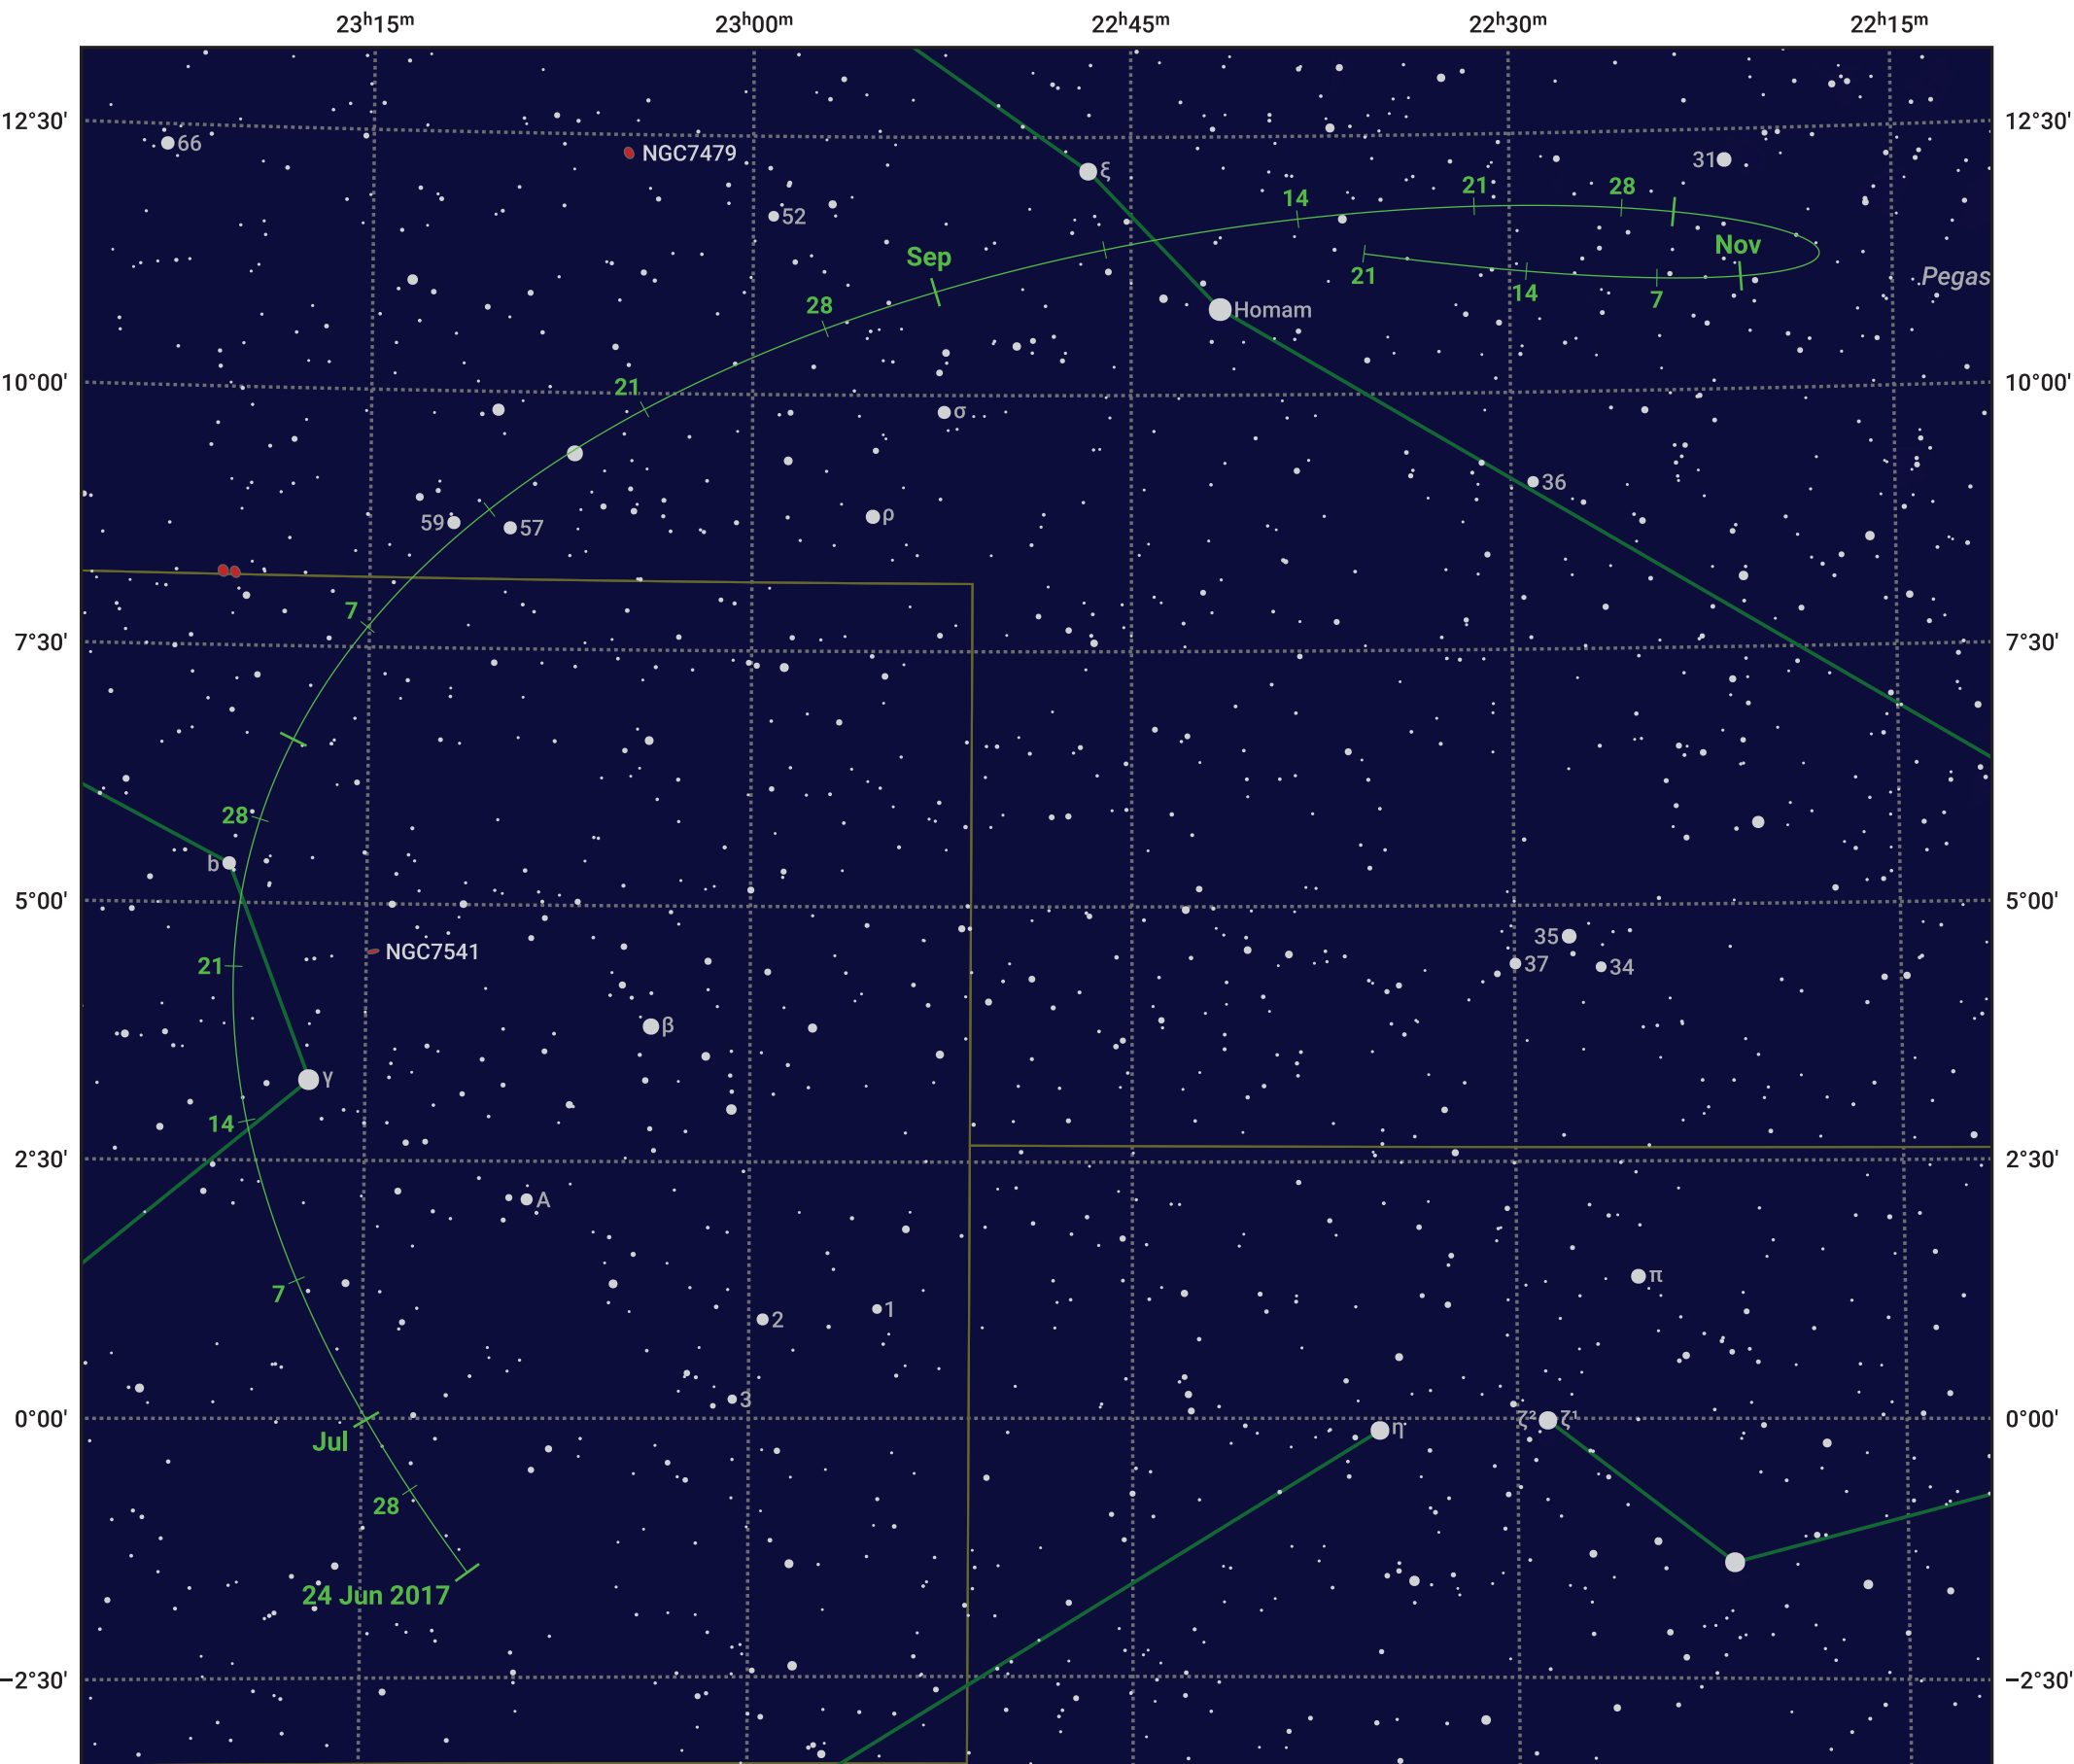

The path of Asteroid 89 Julia around opposition on 7 Sep 2017

© Dominic Ford 2011–2024. Date markers placed at midnight UTC. Downloaded from <https://in-the-sky.org>

Magnitude scale: 10.0 9.0 8.0 7.0 6.0 5.0 4.0 3.0

— Ecliptic Plane

- Galaxy
- Bright nebula
- Open cluster
- Globular cluster

Date	Mag	Phase
2017 Jul 1	10.2	95%
2017 Aug 1	9.5	97%
2017 Aug 8	9.3	98%
2017 Sep 1	8.8	99%
2017 Oct 1	9.1	98%
2017 Nov 1	9.8	96%