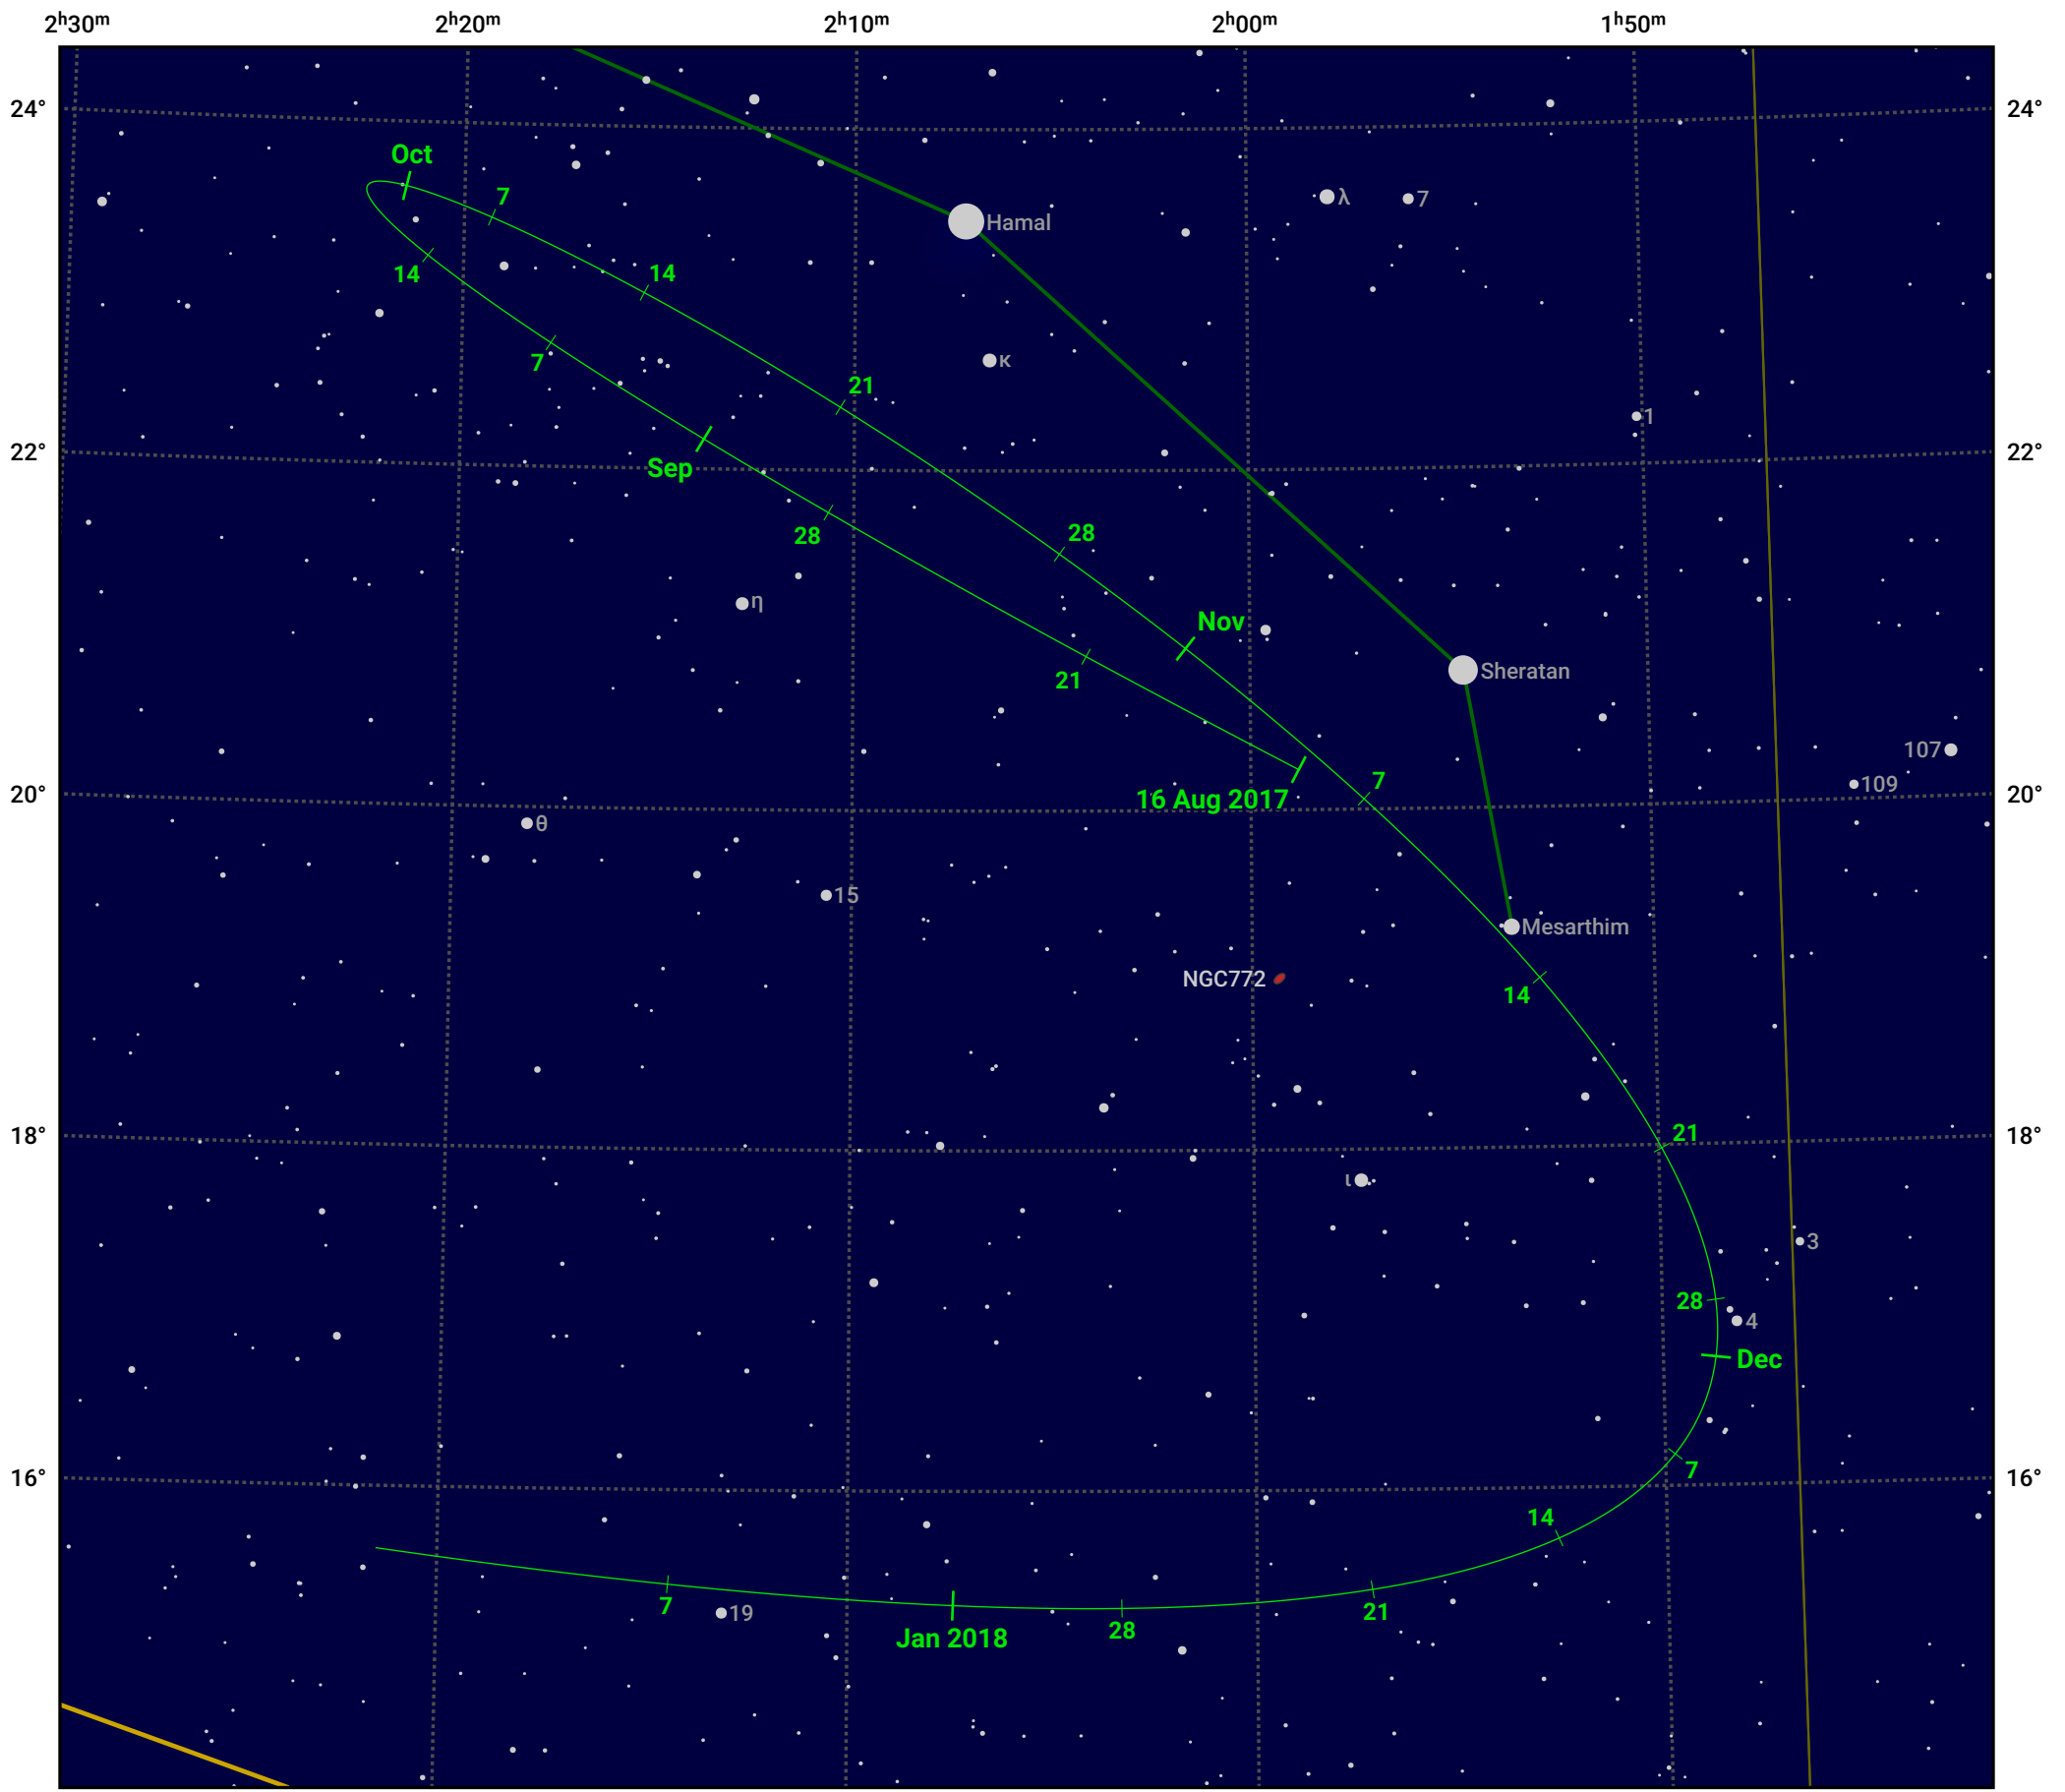

# The path of Asteroid 7 Iris around opposition on 30 Oct 2017

© Dominic Ford 2011–2024. Date markers placed at midnight UTC. Downloaded from <https://in-the-sky.org>

Magnitude scale: · 10.0 · 9.0 · 8.0 · 7.0 · 6.0 · 5.0 · 4.0 · 3.0 ● 2.0

— Ecliptic Plane

● Galaxy ■ Bright nebula ● Open cluster ● Globular cluster

Date	Mag	Phase
2017 Sep 1	8.6	94%
2017 Sep 24	8.0	97%
2017 Oct 1	7.8	98%
2017 Nov 1	7.0	100%
2017 Dec 1	7.8	97%
2018 Jan 1	8.7	94%