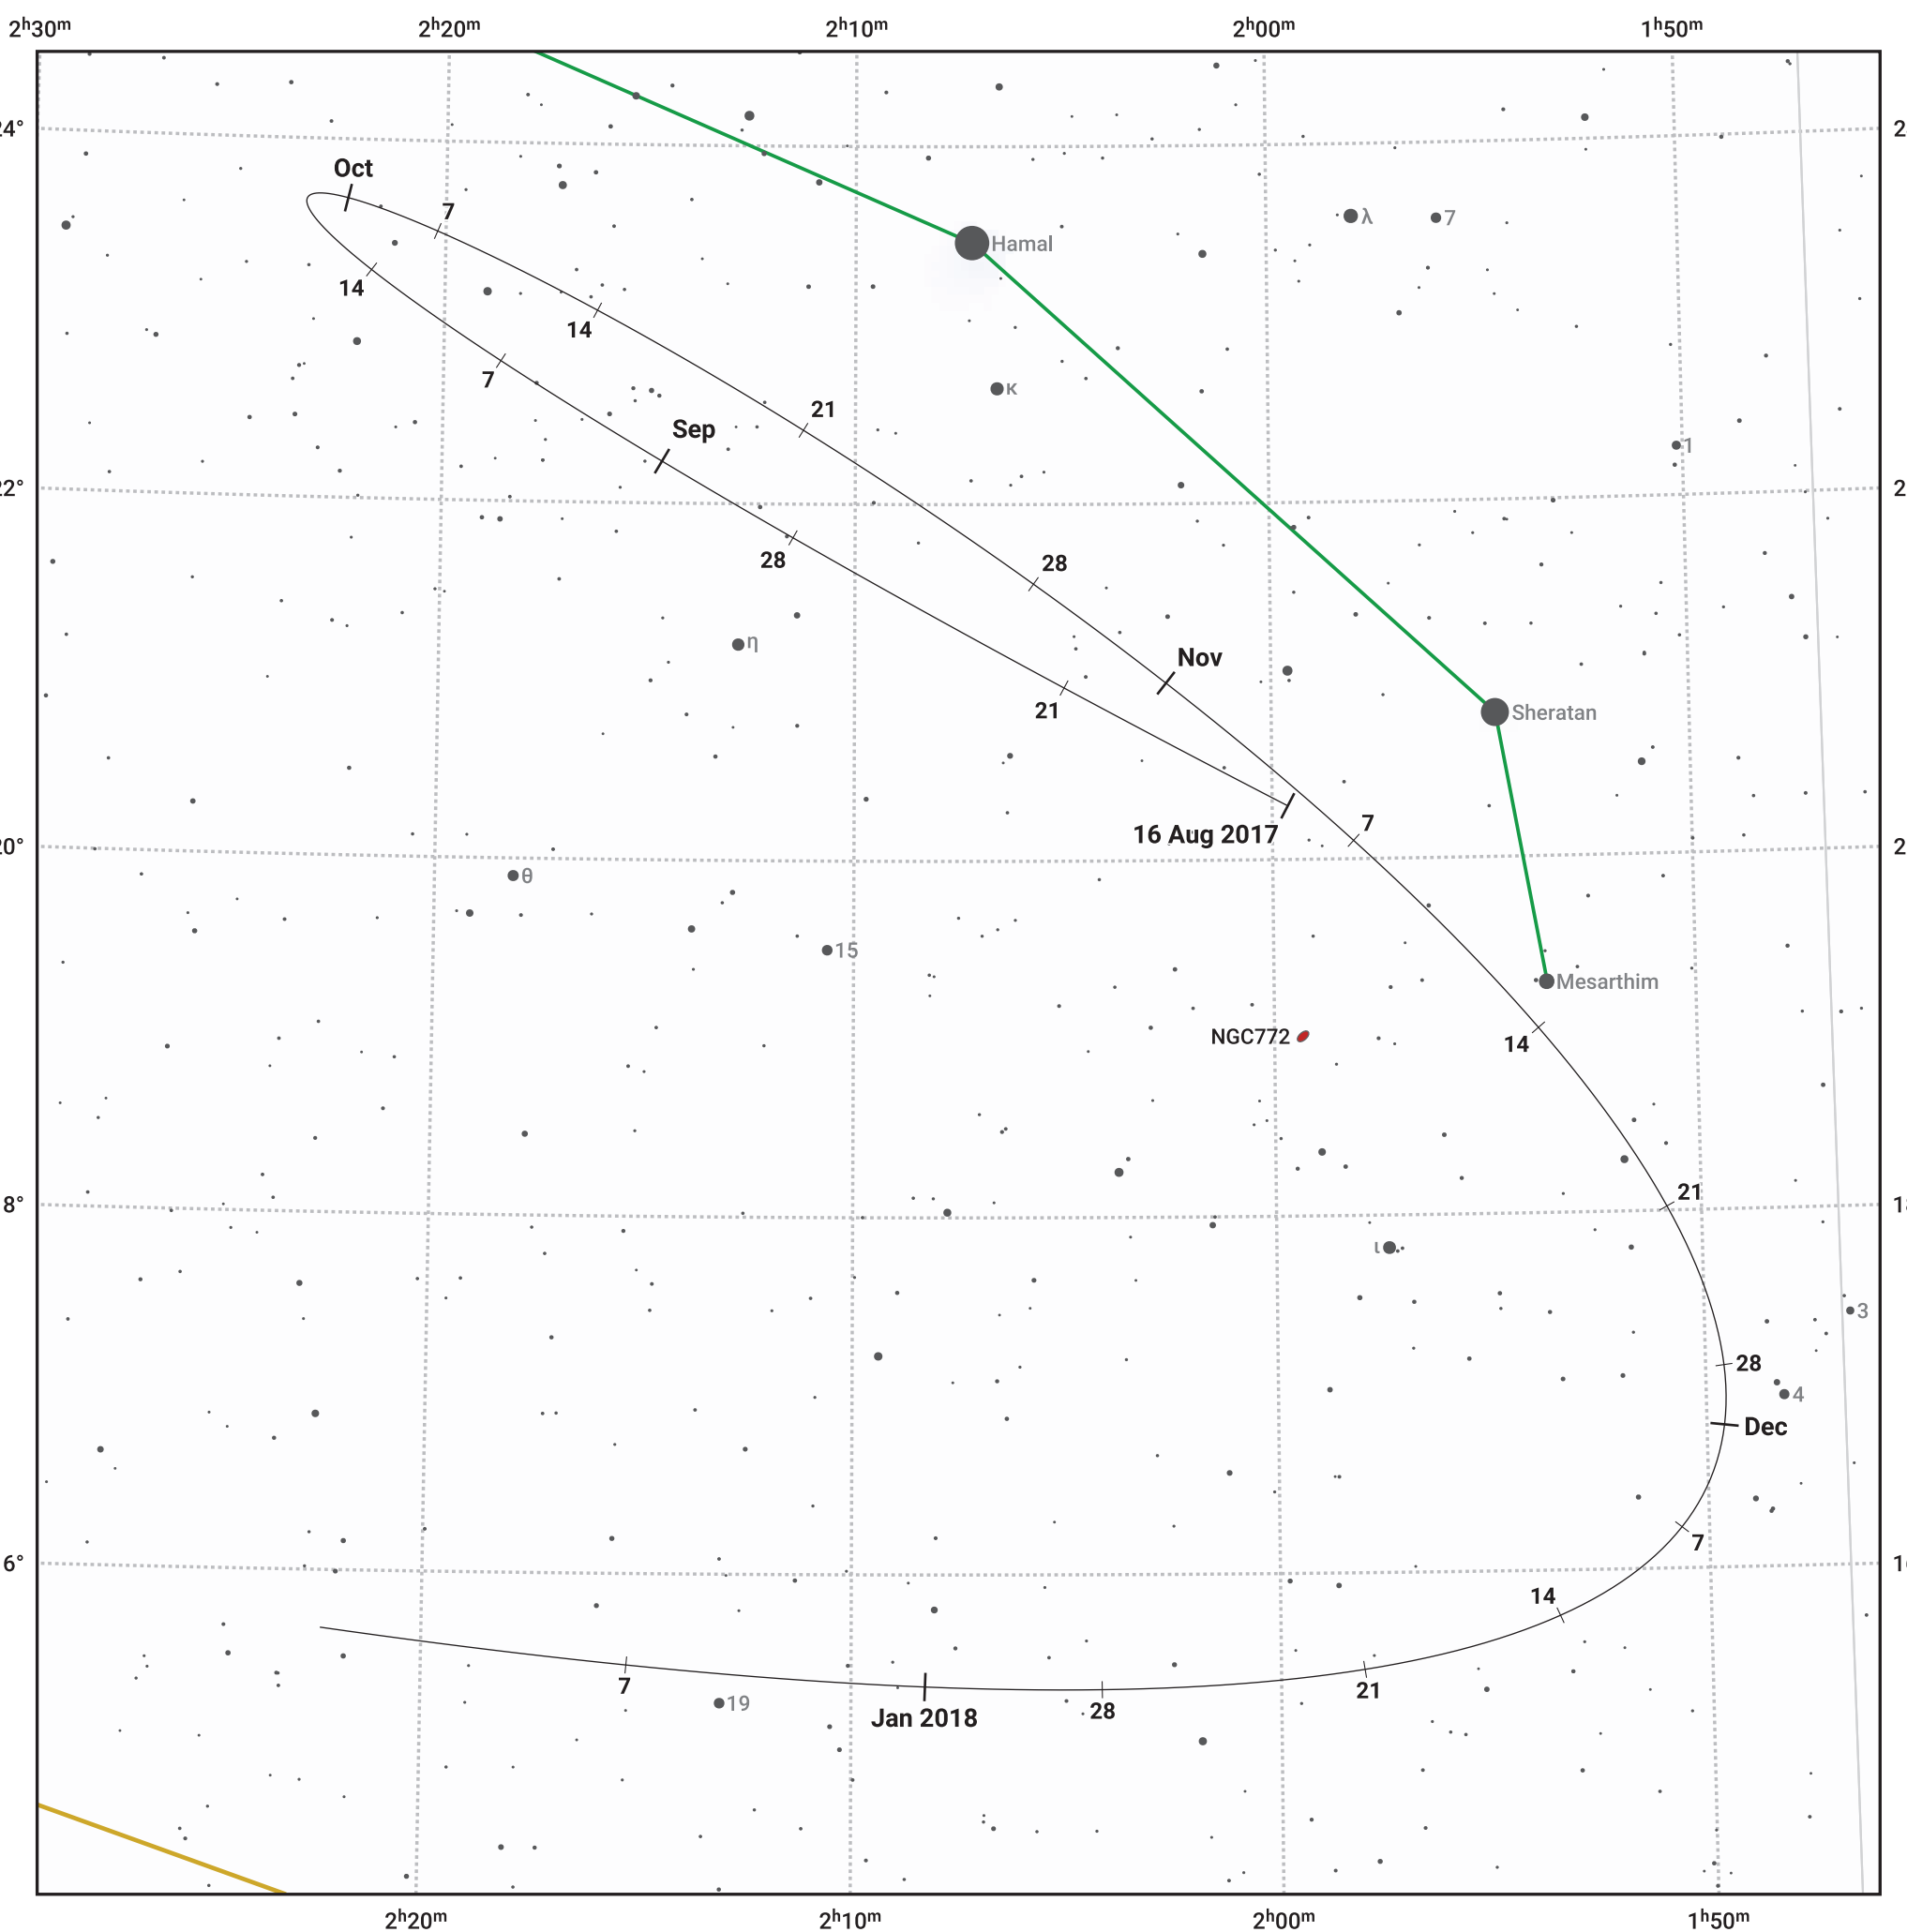

# The path of Asteroid 7 Iris around opposition on 30 Oct 2017

© Dominic Ford 2011–2024. Date markers placed at midnight UTC. Downloaded from <https://in-the-sky.org>

Magnitude scale: 10.0 9.0 8.0 7.0 6.0 5.0 4.0 3.0 2.0

— Ecliptic Plane

- Galaxy
- Bright nebula
- Open cluster
- ⊕ Globular cluster

Date	Mag	Phase
2017 Sep 1	8.6	94%
2017 Sep 24	8.0	97%
2017 Oct 1	7.8	98%
2017 Nov 1	7.0	100%
2017 Dec 1	7.8	97%
2018 Jan 1	8.7	94%