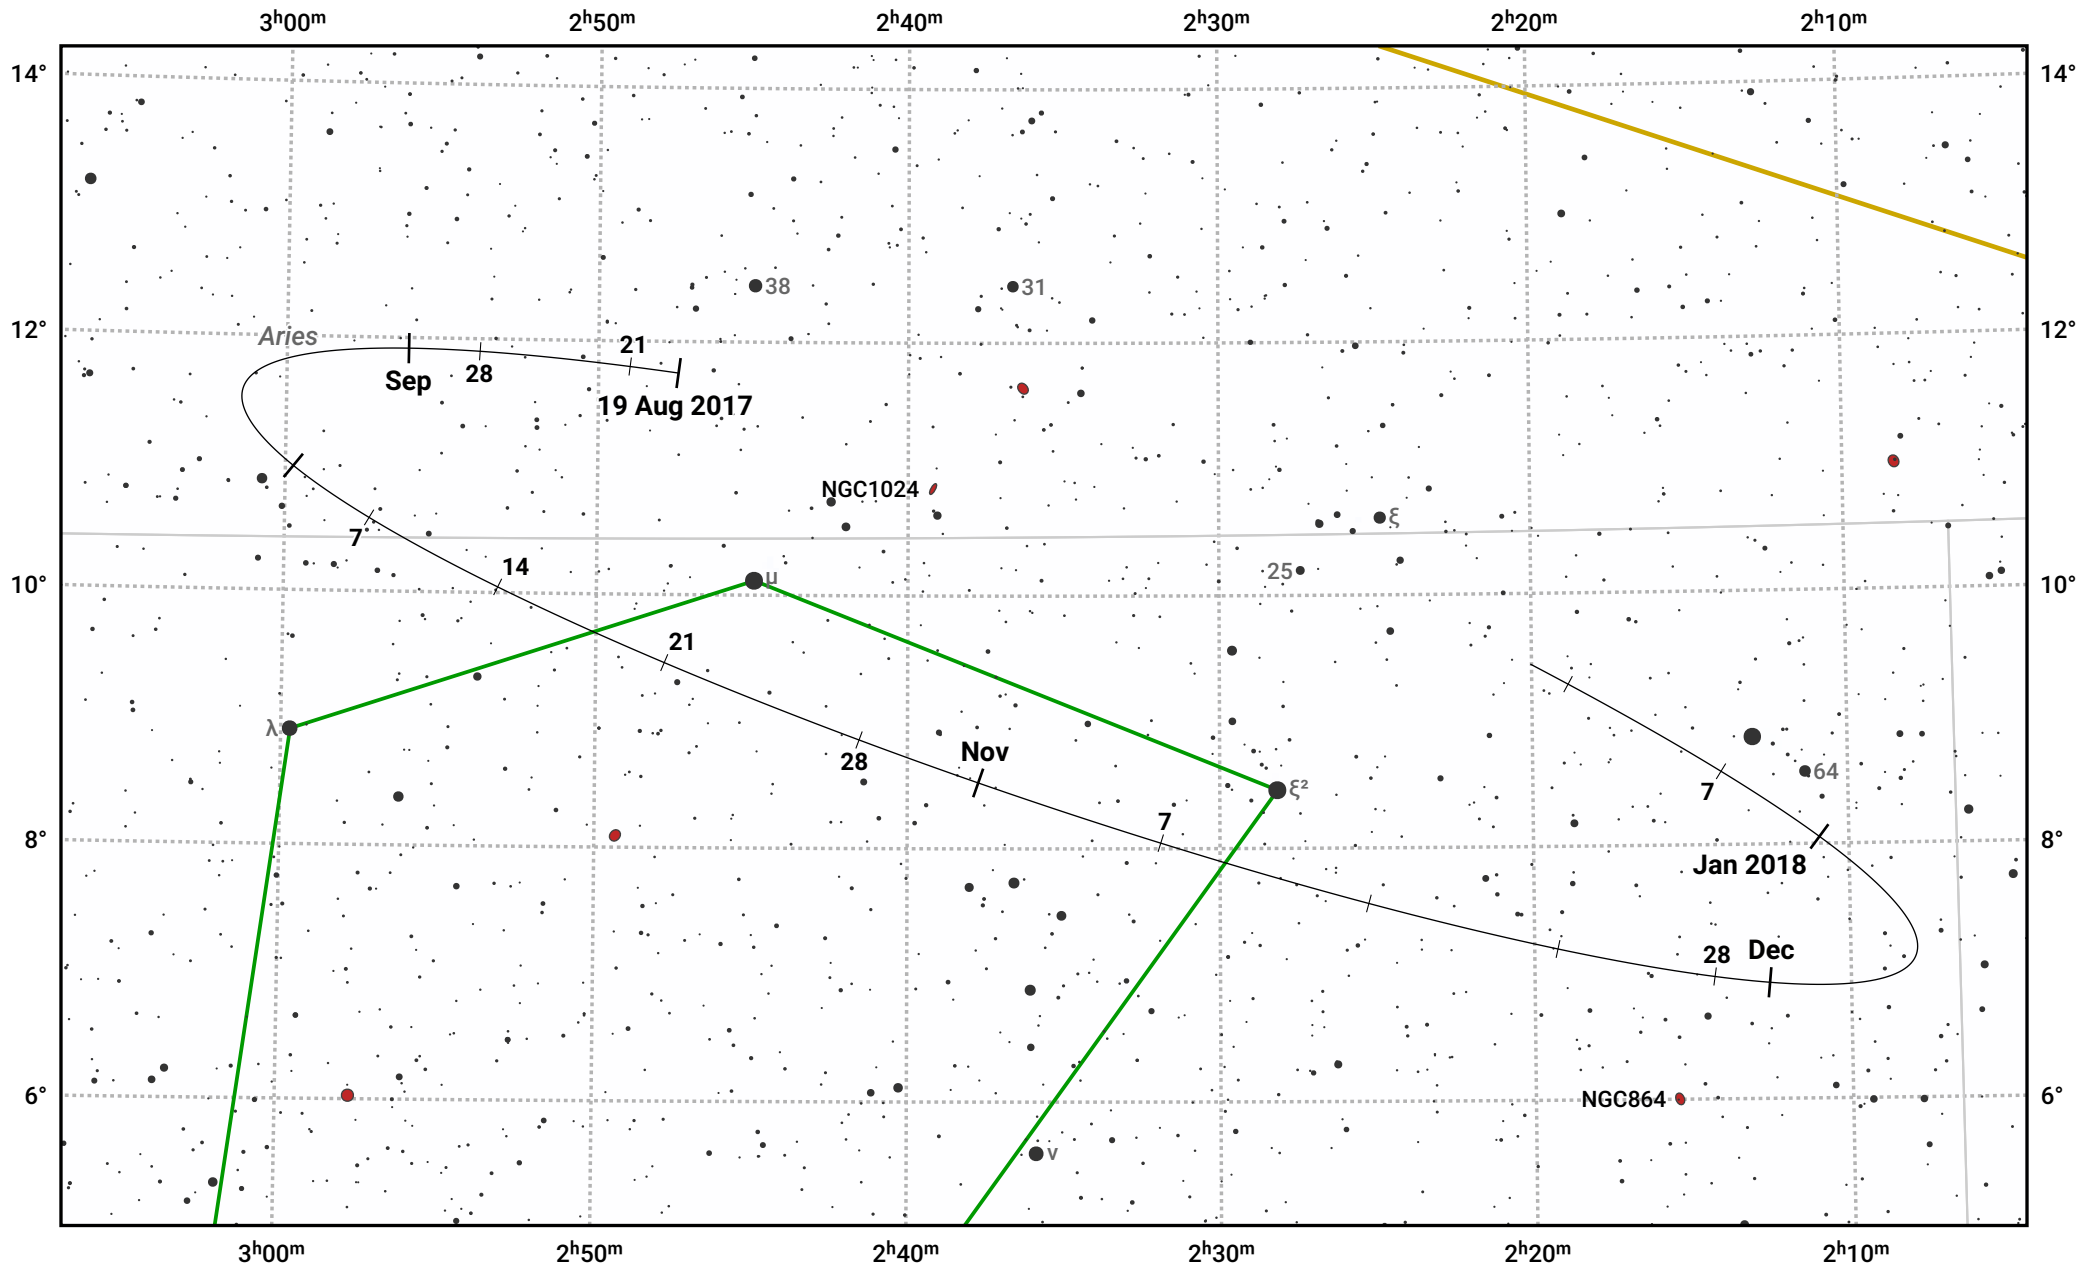

The path of Asteroid 44 Nysa around opposition on 2 Nov 2017

© Dominic Ford 2011–2024. Date markers placed at midnight UTC. Downloaded from <https://in-the-sky.org>

Magnitude scale: 11.0 10.0 9.0 8.0 7.0 6.0 5.0 4.0

— Ecliptic Plane

Galaxy Bright nebula Open cluster Globular cluster

Date	Mag	Phase
2017 Sep 1	11.0	96%
2017 Oct 1	10.3	98%
2017 Oct 2	10.2	98%
2017 Nov 1	9.4	100%
2017 Dec 1	10.0	98%
2018 Jan 1	10.6	96%