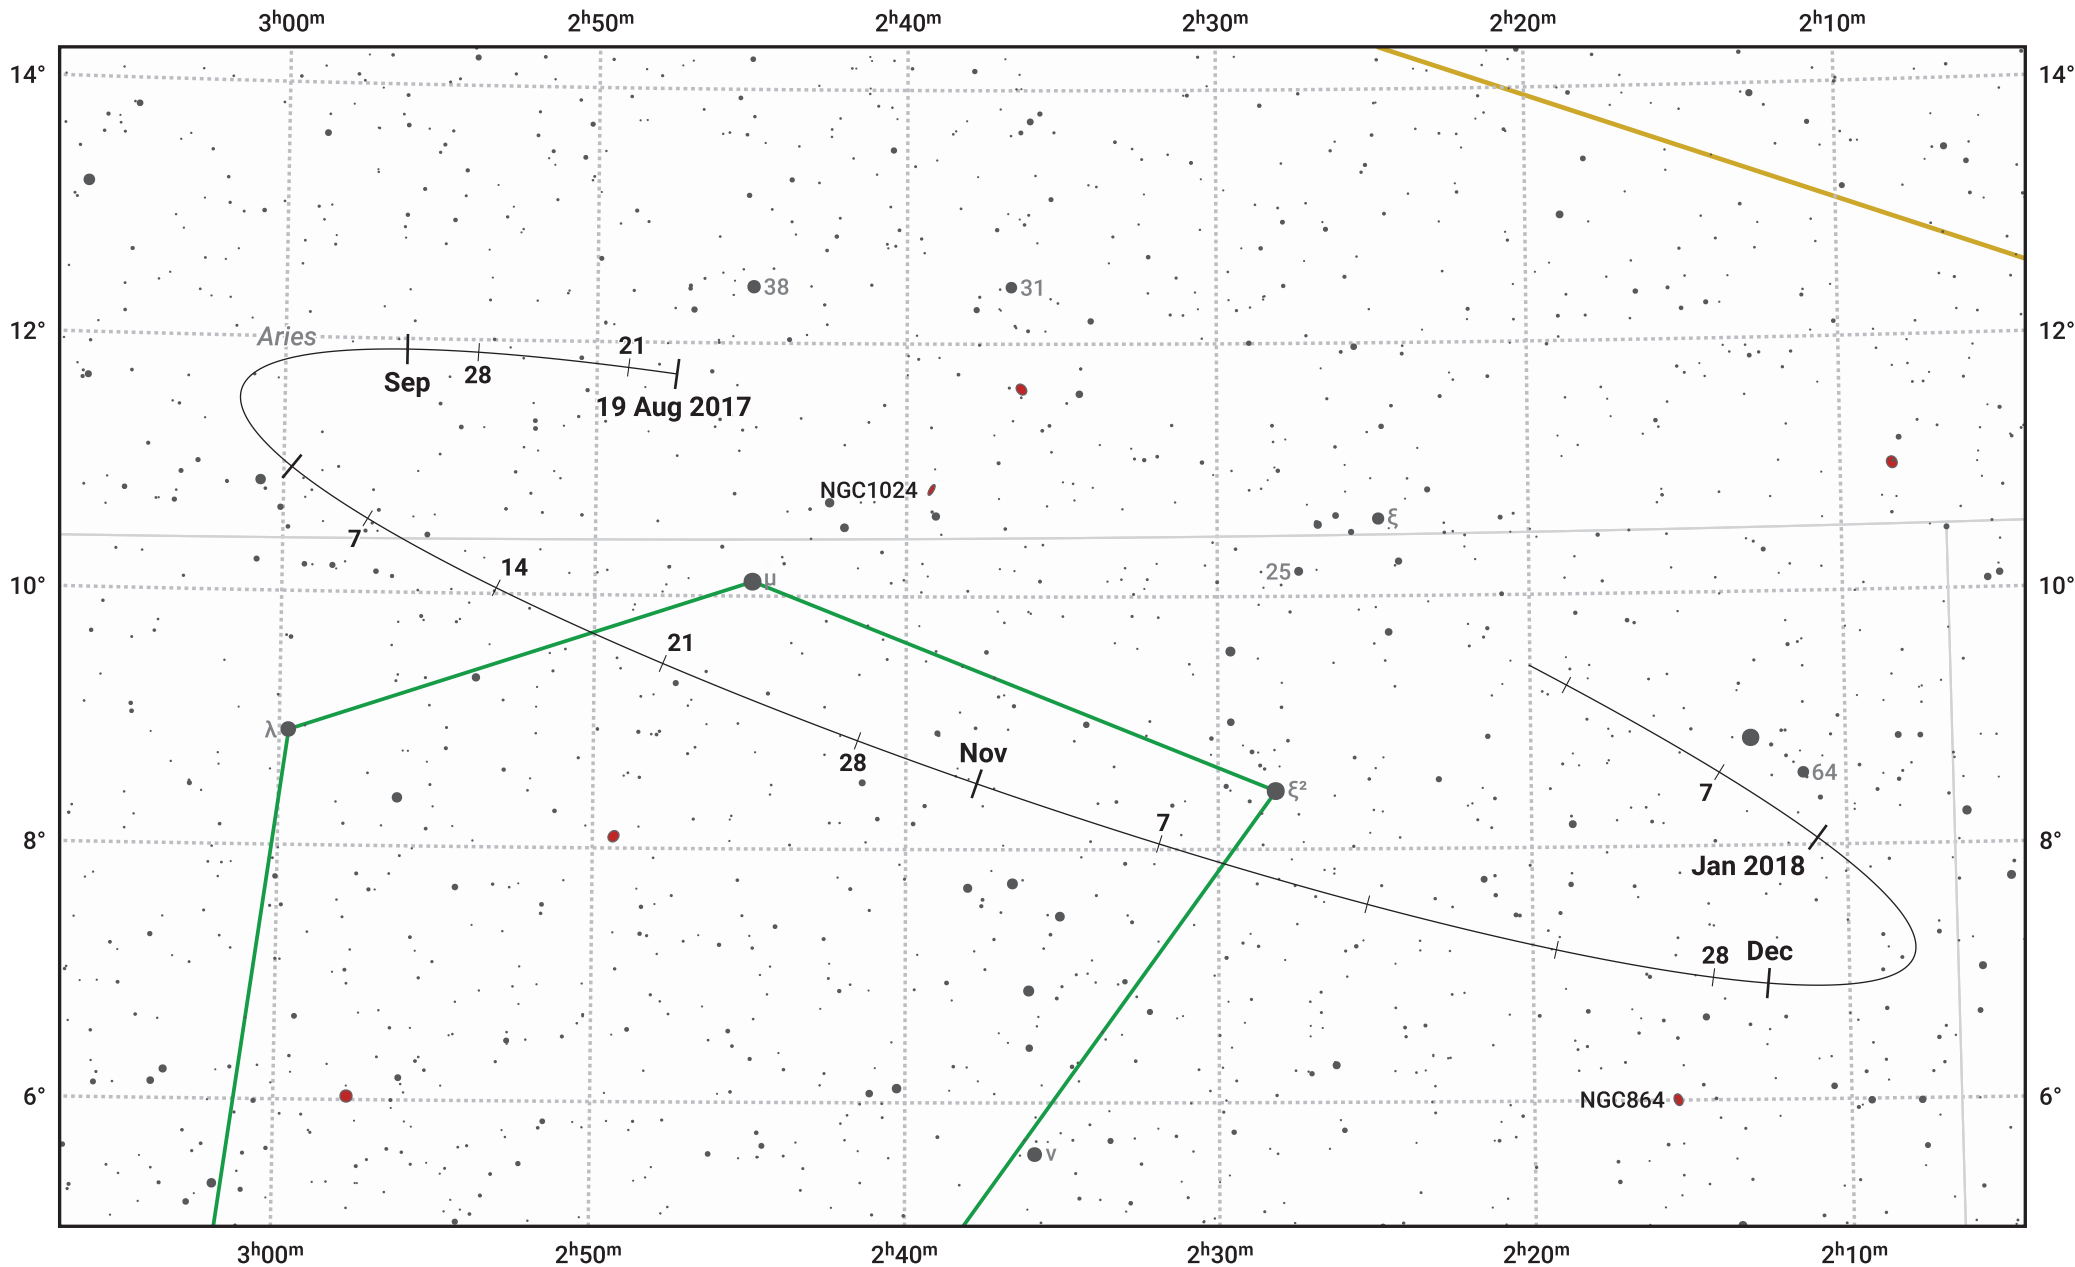

The path of Asteroid 44 Nysa around opposition on 2 Nov 2017

© Dominic Ford 2011–2024. Date markers placed at midnight UTC. Downloaded from <https://in-the-sky.org>

Magnitude scale: 11.0 10.0 9.0 8.0 7.0 6.0 5.0 4.0

— Ecliptic Plane

Galaxy Bright nebula Open cluster Globular cluster

Date	Mag	Phase
2017 Sep 1	11.0	96%
2017 Oct 1	10.3	98%
2017 Oct 2	10.2	98%
2017 Nov 1	9.4	100%
2017 Dec 1	10.0	98%
2018 Jan 1	10.6	96%