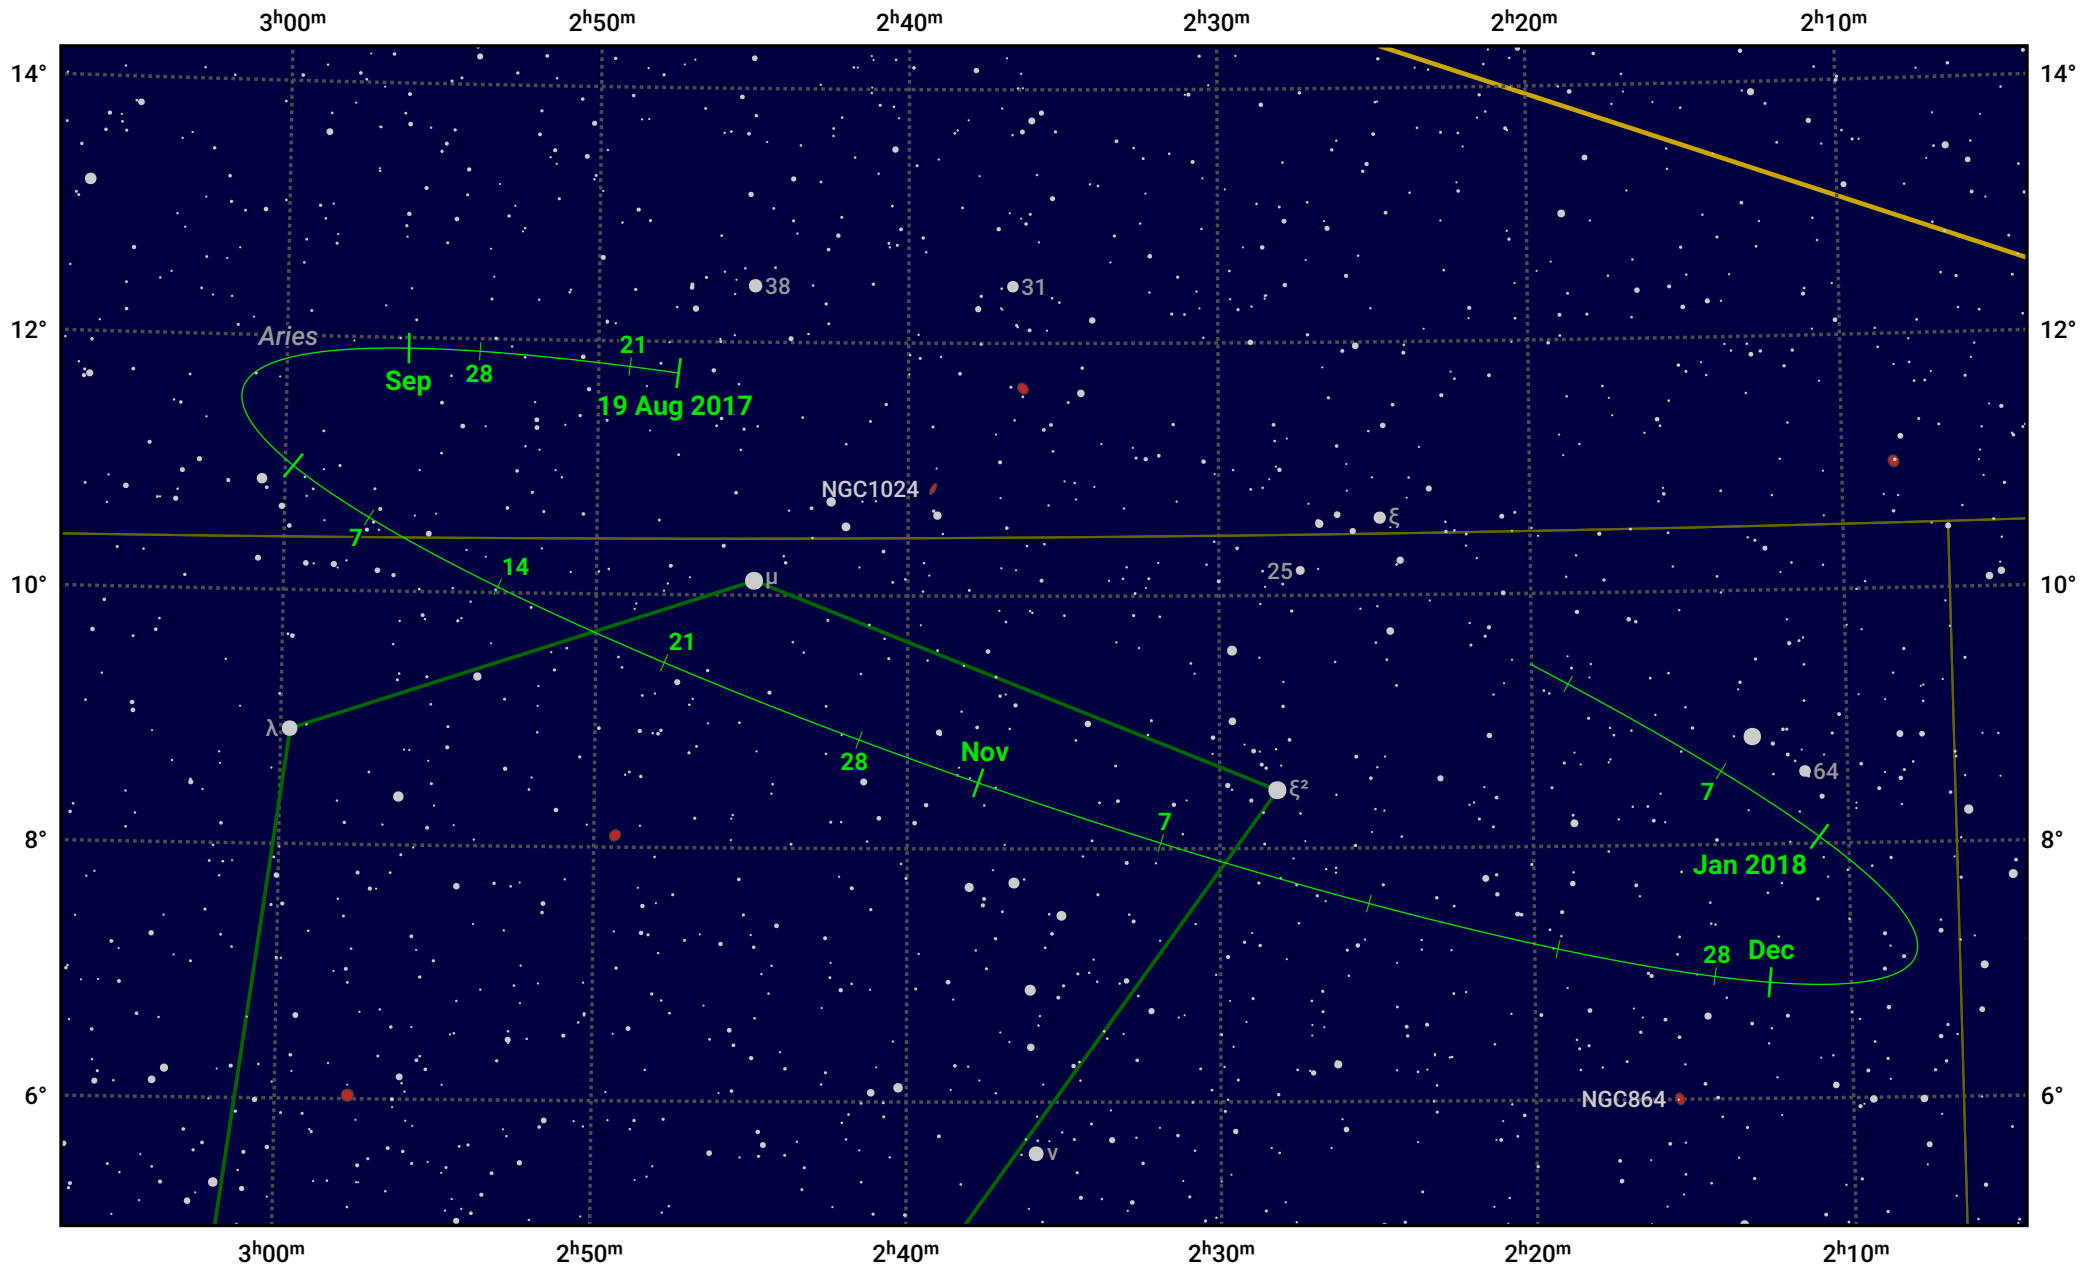

# The path of Asteroid 44 Nysa around opposition on 2 Nov 2017

© Dominic Ford 2011–2024. Date markers placed at midnight UTC. Downloaded from <https://in-the-sky.org>

Magnitude scale: • 11.0 • 10.0 • 9.0 • 8.0 • 7.0 • 6.0 • 5.0 • 4.0

— Ecliptic Plane

- Galaxy
- Bright nebula
- Open cluster
- Globular cluster

Date	Mag	Phase
2017 Sep 1	11.0	96%
2017 Oct 1	10.3	98%
2017 Oct 2	10.2	98%
2017 Nov 1	9.4	100%
2017 Dec 1	10.0	98%
2018 Jan 1	10.6	96%